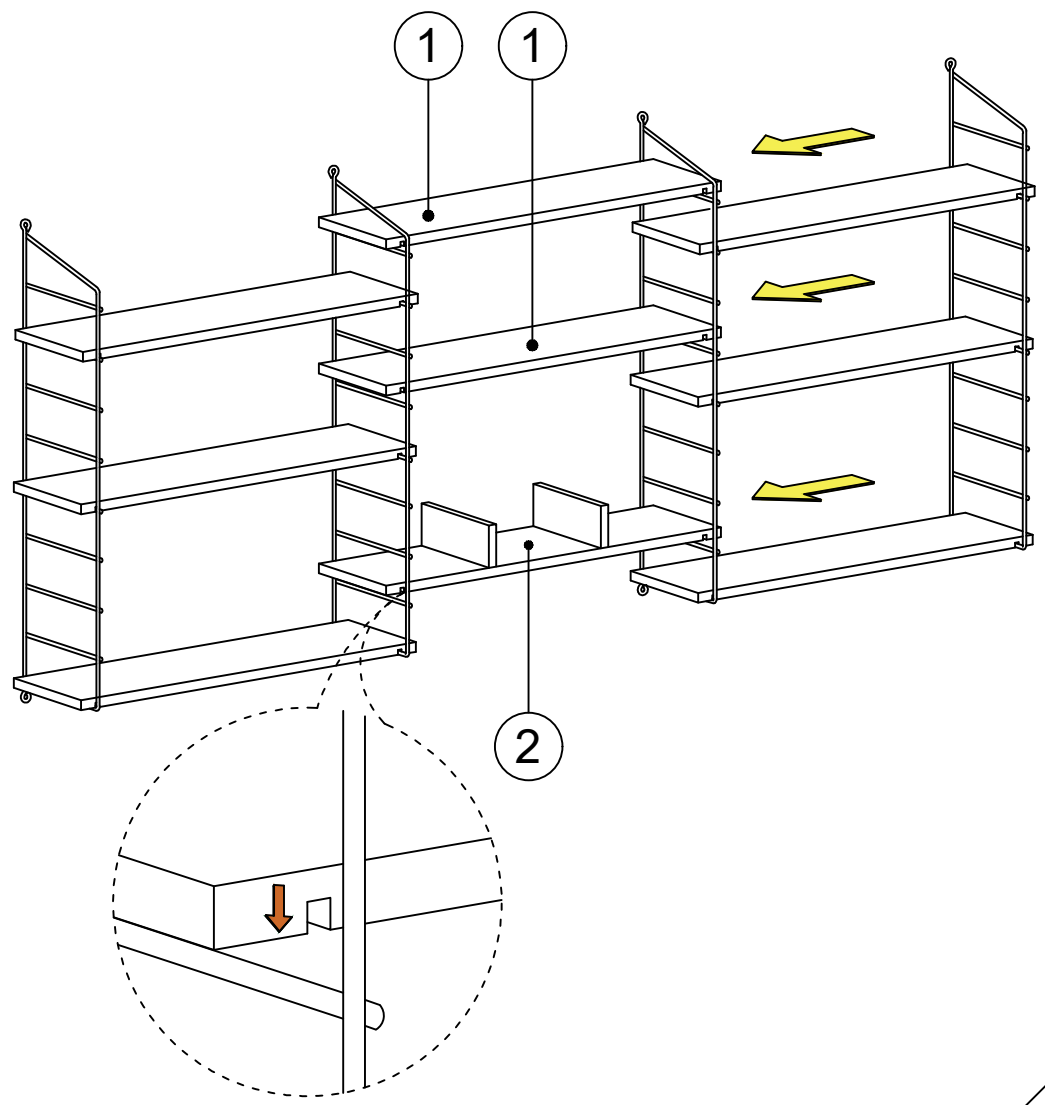

MATERIALS

		
X 8	X 8	X 4
J	AK	E
3 x 40 SCREW	WALL PLUG	CABINET SCREW

DEC0014- LABA RAF KİTAPLIK

NO	NAME	PIECE	NO	İSİM	ADET
1	WOODEN SHELF	9 PCS	1	AHŞAP RAF	8 ADET
2	WOODEN SHELF	4 PCS	2	AHŞAP RAF	1 ADET
3	MIDDLE PART	2 PCS	3	DİKME	2 ADET
4	WALL CONSOLE	2 PCS	4	DUVAR KONSOLU	4 ADET