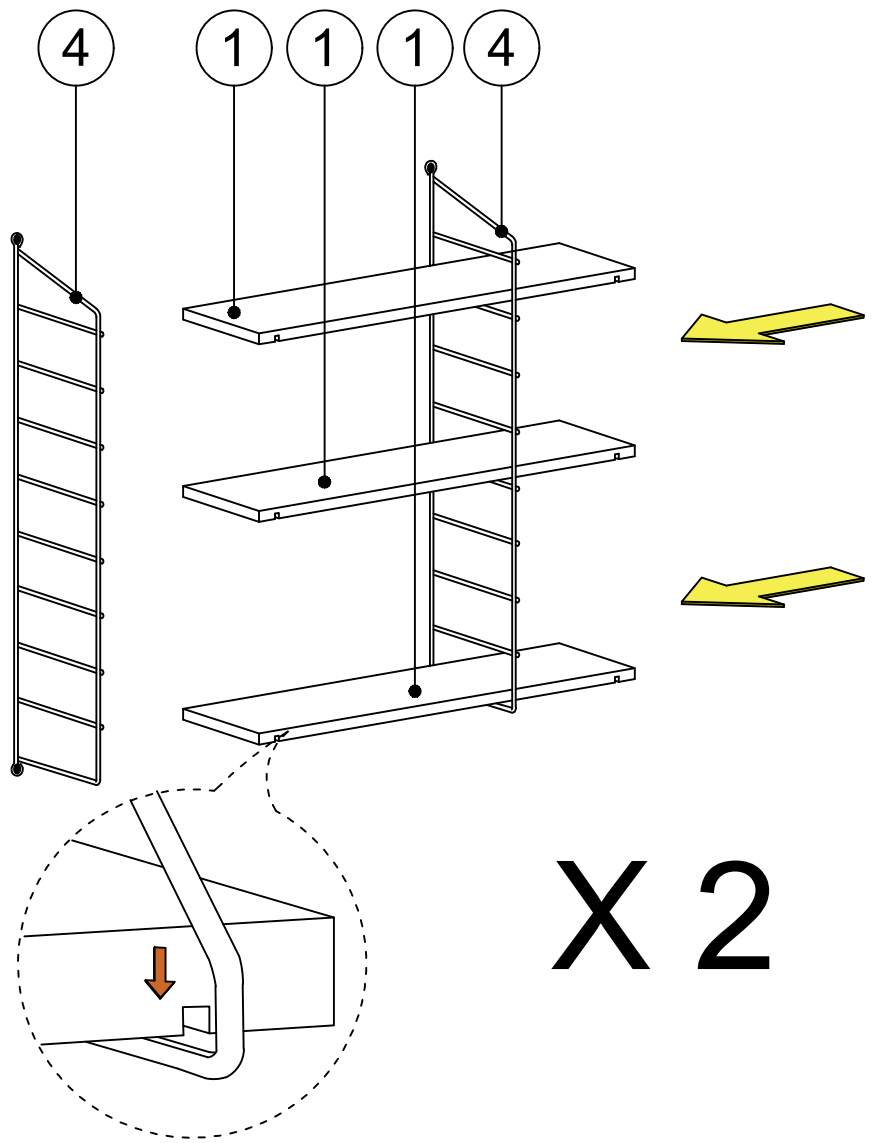

MATERIALS

		
X 8	X 8	X 4
J	AK	E
3 x 40 SCREW	WALL PLUG	CABINET SCREW

DEC0014- LABA RAF KİTAPLIK

NO	NAME	PIECE	NO	İSİM	ADET
1	WOODEN SHELF	9 PCS	1	AHŞAP RAF	8 ADET
2	WOODEN SHELF	4 PCS	2	AHŞAP RAF	1 ADET
3	MIDDLE PART	2 PCS	3	DİKME	2 ADET
4	WALL CONSOLE	2 PCS	4	DUVAR KONSOLU	4 ADET