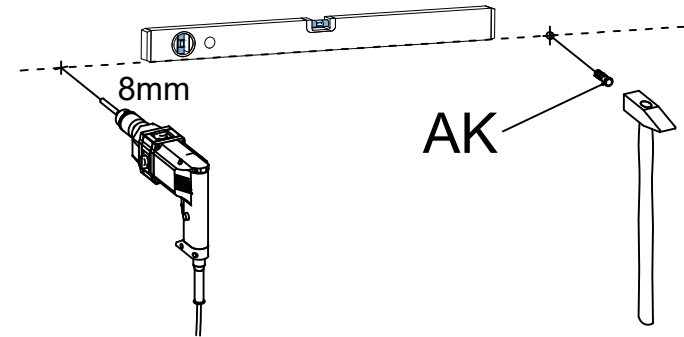

MATERIALS

		
X 8	X 8	X 4
J	AK	E
3 x 40 SCREW	WALL PLUG	CABINET SCREW

DEC0014- LABA RAF KİTAPLIK

NO	NAME	PIECE	NO	İSİM	ADET
1	WOODEN SHELF	9 PCS	1	AHŞAP RAF	8 ADET
2	WOODEN SHELF	4 PCS	2	AHŞAP RAF	1 ADET
3	MIDDLE PART	2 PCS	3	DİKME	2 ADET
4	WALL CONSOLE	2 PCS	4	DUVAR KONSOLU	4 ADET