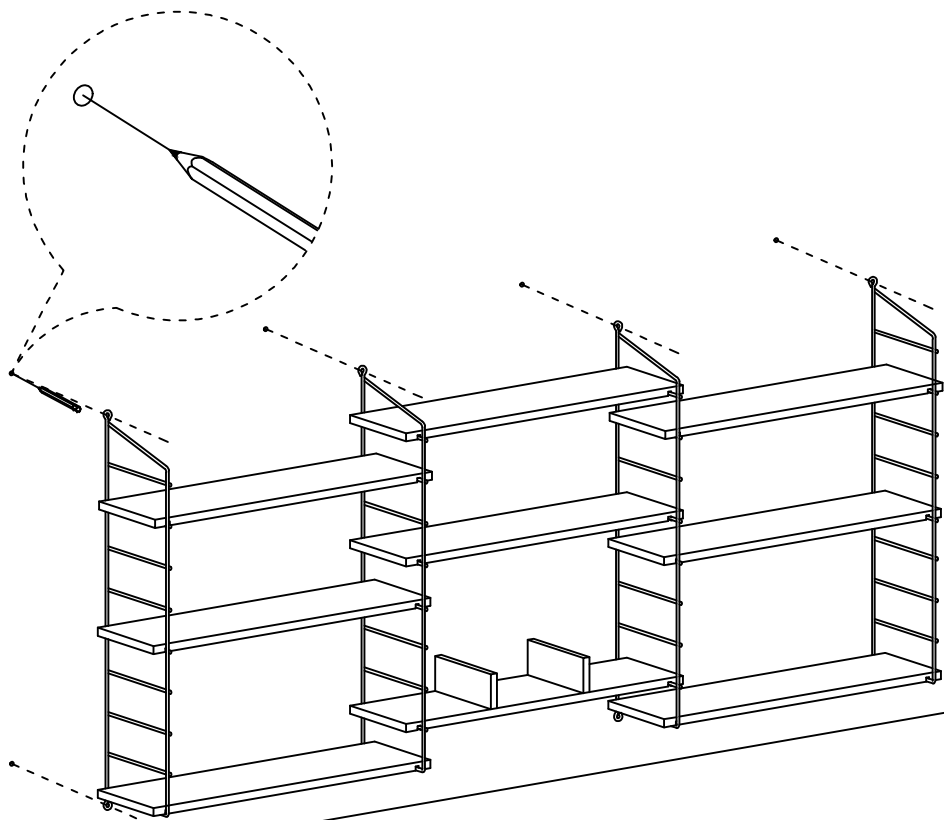

MATERIALS

		
X 8	X 8	X 4
J	AK	E
3 x 40 SCREW	WALL PLUG	CABINET SCREW

DEC0014- LABA RAF KİTAPLIK

NO	NAME	PIECE	NO	İSİM	ADET
1	WOODEN SHELF	9 PCS	1	AHŞAP RAF	8 ADET
2	WOODEN SHELF	4 PCS	2	AHŞAP RAF	1 ADET
3	MIDDLE PART	2 PCS	3	DİKME	2 ADET
4	WALL CONSOLE	2 PCS	4	DUVAR KONSOLU	4 ADET