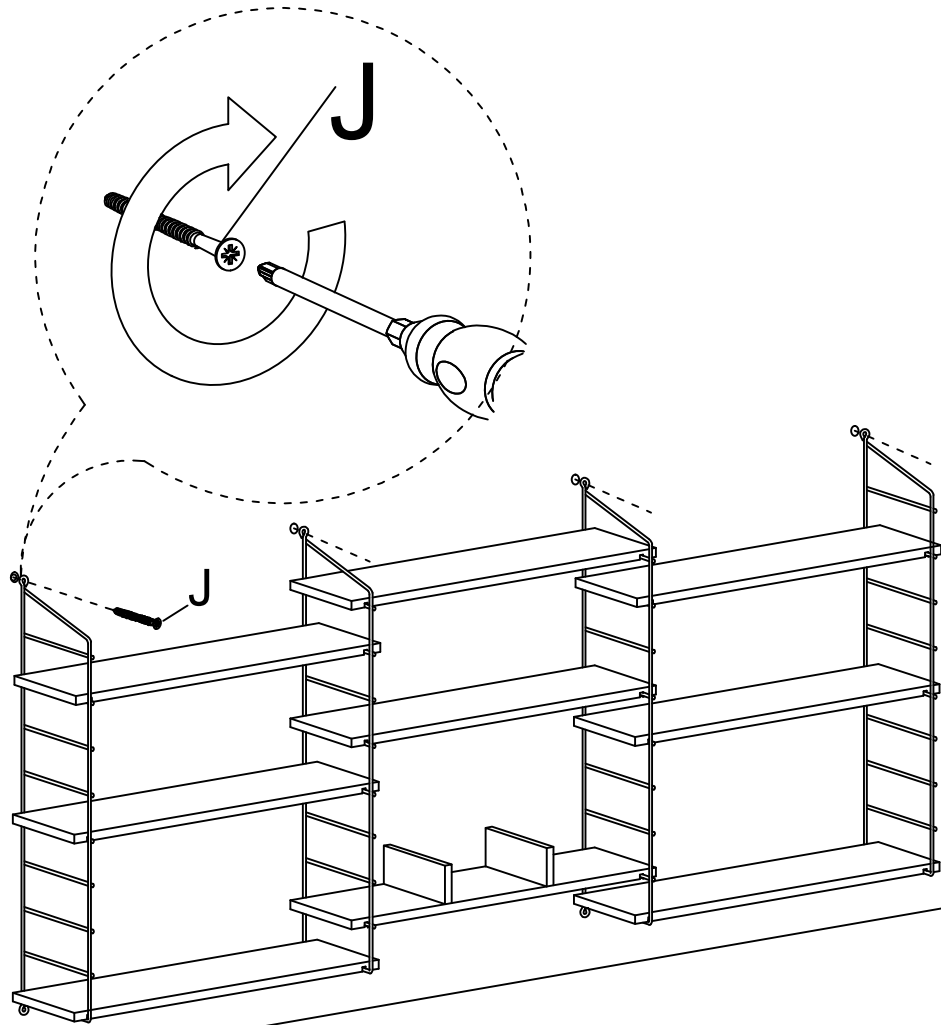

LABA

DECORMET