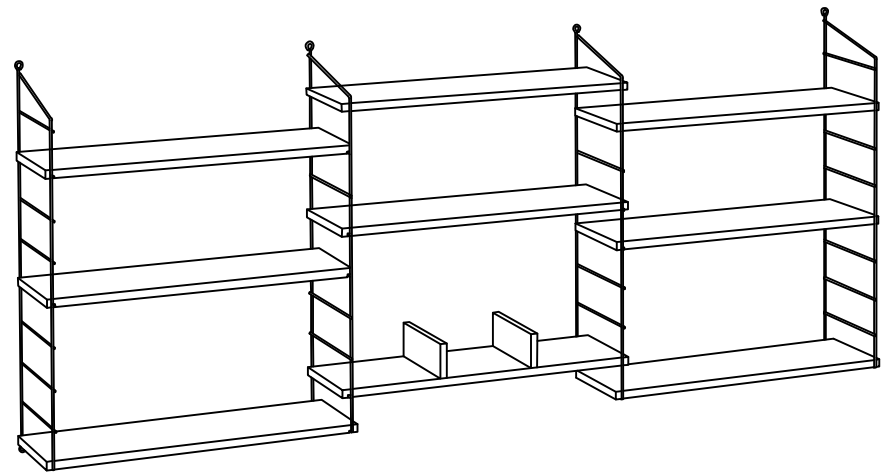

LABA

DECORMET