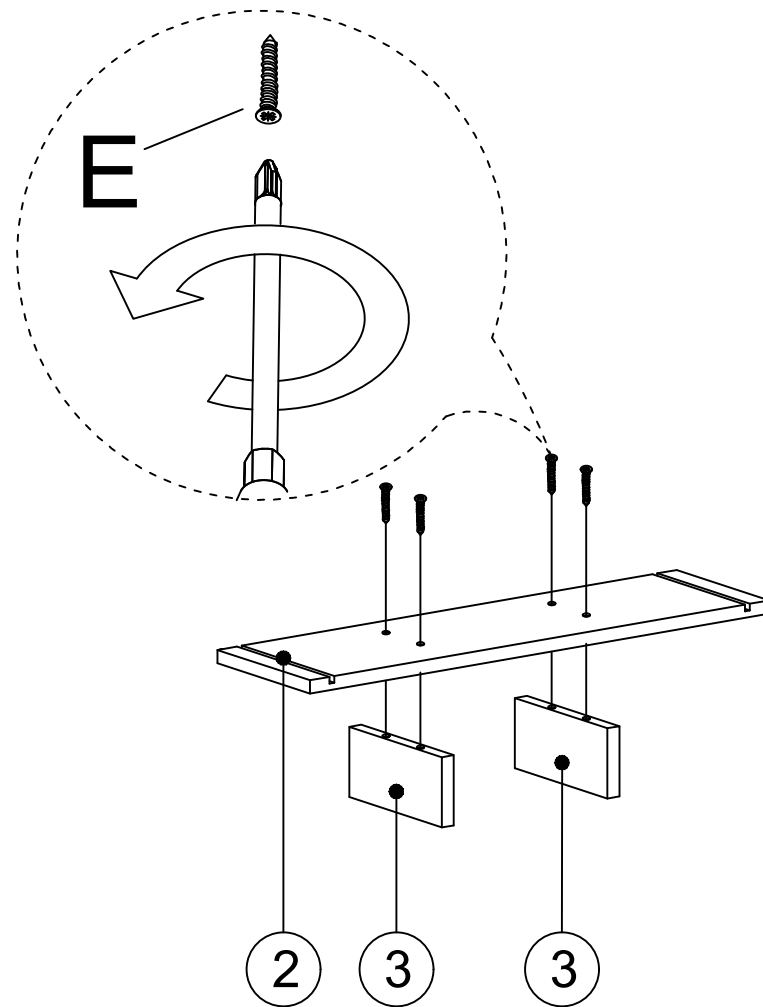

MATERIALS

		
X 8	X 8	X 4
J	AK	E
3 x 40 SCREW	WALL PLUG	CABINET SCREW

DEC0014- LABA RAF KİTAPLIK

NO	NAME	PIECE	NO	İSİM	ADET
1	WOODEN SHELF	9 PCS	1	AHŞAP RAF	8 ADET
2	WOODEN SHELF	4 PCS	2	AHŞAP RAF	1 ADET
3	MIDDLE PART	2 PCS	3	DİKME	2 ADET
4	WALL CONSOLE	2 PCS	4	DUVAR KONSOLU	4 ADET