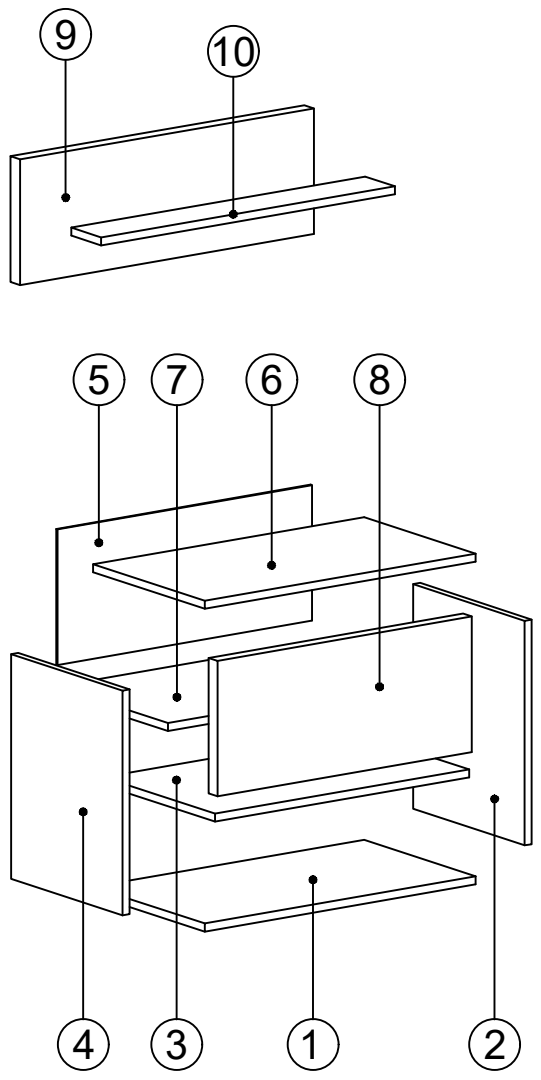

PRESS

DECORMET

MATERIALS

X 14	X 14	X 14	X 15	X 26	X 2
A	B	C	D	G	S
MINİFİX GIB	MINIFIX BODY	MIN.STOPPER	DOWEL	3,5 x 18 SCREW	HINGE (Crank 0)
X 5	X 5	X 2	X 4	X 4	X 4
AG	AH	AI	AJ	AK	L
HANGING	SHELF BUTTON	L IRON MITER (COVERED)	PLASTIC JOINING	WALL PLUG	5x80 SCREW

DEC0018- PRESS AYAKKABILIK

NO	NAME	PIECE	NO	İSİM	ADET
1	BOTTOM PART	1 PC	1	ALT TABLA	1 ADET
2	LEFT SIDE PART	1 PC	2	SOL YAN DİKME	1 ADET
3	SHELF	1 PC	3	RAF	1 ADET
4	RIGHT SIDE PART	1 PC	4	SAĞ YAN DİKME	1 ADET
5	BACK PART	1 PC	5	ARKALIK	1 ADET
6	TOP PART	1 PC	6	ÜST TABLA	1 ADET
7	SHELF	1 PC	7	HAREKETLİ RAF	1 ADET
8	COVER	1 PC	8	KAPAK	1 ADET
9	HANGER HOLDER BACK PART	1 PC	9	ASKILIK PANO	1 ADET
10	HANGER HOLDER SHELF	1 PC	10	ASKILIK RAF	1 ADET