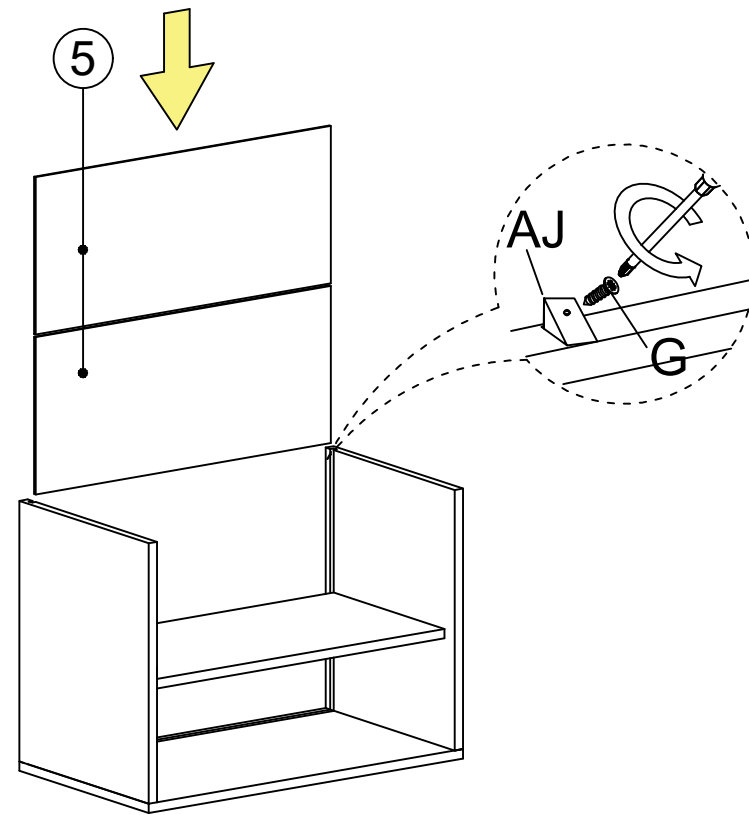

PRESS

DECORMET

MATERIALS

X 14	X 14	X 14	X 15	X 26	X 2
A	B	C	D	G	S
MINİFİX GIB	MINIFIX BODY	MIN.STOPPER	DOWEL	3,5 x 18 SCREW	HINGE (Crank 0)
X 5	X 5	X 2	X 4	X 4	X 4
AG	AH	AI	AJ	AK	L
HANGING	SHELF BUTTON	L IRON MITER (COVERED)	PLASTIC JOINING	WALL PLUG	5x80 SCREW

DEC0018- PRESS AYAKKABILIK

NO	NAME	PIECE	NO	İSİM	ADET
1	BOTTOM PART	1 PC	1	ALT TABLA	1 ADET
2	LEFT SIDE PART	1 PC	2	SOL YAN DİKME	1 ADET
3	SHELF	1 PC	3	RAF	1 ADET
4	RIGHT SIDE PART	1 PC	4	SAĞ YAN DİKME	1 ADET
5	BACK PART	1 PC	5	ARKALIK	1 ADET
6	TOP PART	1 PC	6	ÜST TABLA	1 ADET
7	SHELF	1 PC	7	HAREKETLİ RAF	1 ADET
8	COVER	1 PC	8	KAPAK	1 ADET
9	HANGER HOLDER BACK PART	1 PC	9	ASKILIK PANO	1 ADET
10	HANGER HOLDER SHELF	1 PC	10	ASKILIK RAF	1 ADET