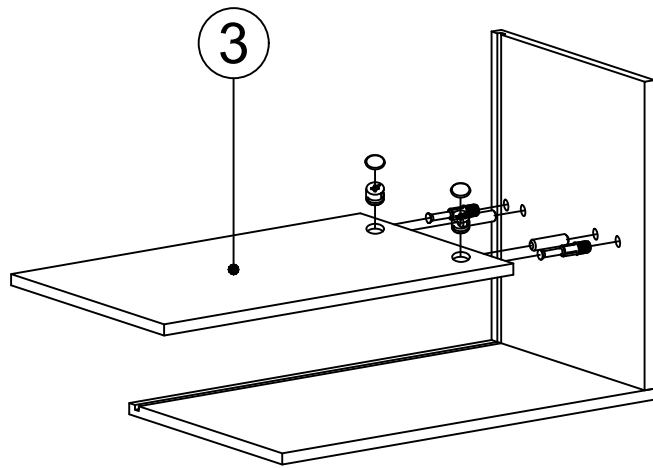

PRESS

DECORMET

MATERIALS

X 14	X 14	X 14	X 15	X 26	X 2
A	B	C	D	G	S
MINİFİX GIB	MINIFIX BODY	MIN.STOPPER	DOWEL	3,5 x 18 SCREW	HINGE (Crank 0)
X 5	X 5	X 2	X 4	X 4	X 4
AG	AH	AI	AJ	AK	L
HANGING	SHELF BUTTON	L IRON MITER (COVERED)	PLASTIC JOINING	WALL PLUG	5x80 SCREW

DEC0018- PRESS AYAKKABILIK

NO	NAME	PIECE	NO	İSİM	ADET
1	BOTTOM PART	1 PC	1	ALT TABLA	1 ADET
2	LEFT SIDE PART	1 PC	2	SOL YAN DİKME	1 ADET
3	SHELF	1 PC	3	RAF	1 ADET
4	RIGHT SIDE PART	1 PC	4	SAĞ YAN DİKME	1 ADET
5	BACK PART	1 PC	5	ARKALIK	1 ADET
6	TOP PART	1 PC	6	ÜST TABLA	1 ADET
7	SHELF	1 PC	7	HAREKETLİ RAF	1 ADET
8	COVER	1 PC	8	KAPAK	1 ADET
9	HANGER HOLDER BACK PART	1 PC	9	ASKILIK PANO	1 ADET
10	HANGER HOLDER SHELF	1 PC	10	ASKILIK RAF	1 ADET