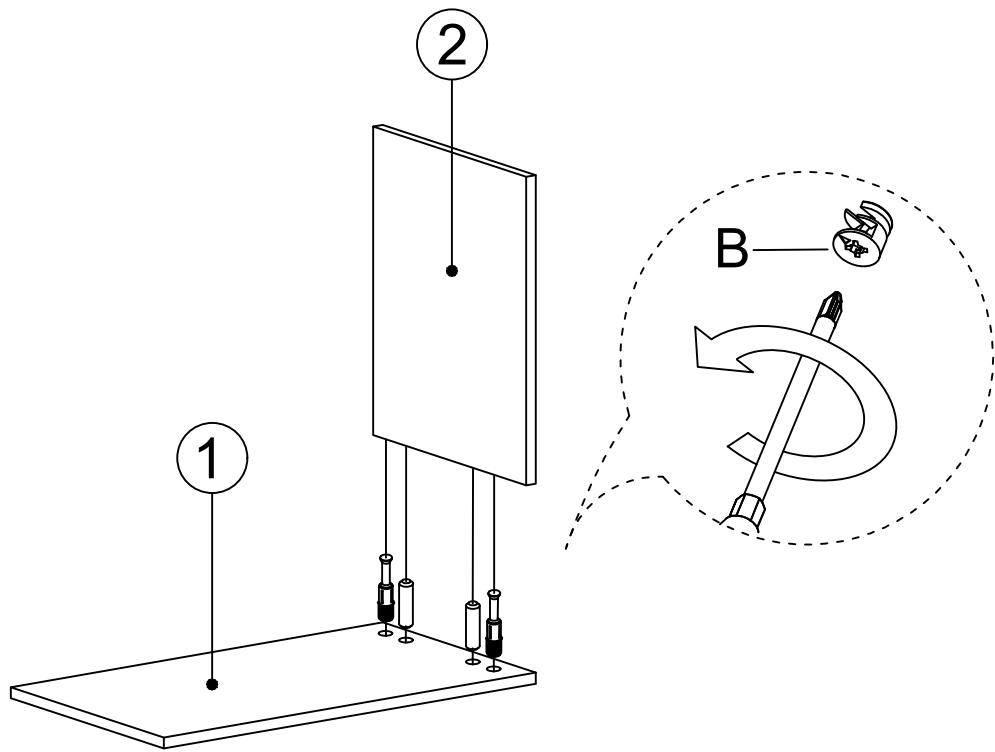

PRESS

DECORMET

MATERIALS

X 14	X 14	X 14	X 15	X 26	X 2
A	B	C	D	G	S
MINİFİX GIB	MINIFIX BODY	MIN.STOPPER	DOWEL	3,5 x 18 SCREW	HINGE (Crank 0)
X 5	X 5	X 2	X 4	X 4	X 4
AG	AH	AI	AJ	AK	L
HANGING	SHELF BUTTON	L IRON MITER (COVERED)	PLASTIC JOINING	WALL PLUG	5x80 SCREW

DEC0018- PRESS AYAKKABILIK

NO	NAME	PIECE	NO	İSİM	ADET
1	BOTTOM PART	1 PC	1	ALT TABLA	1 ADET
2	LEFT SIDE PART	1 PC	2	SOL YAN DİKME	1 ADET
3	SHELF	1 PC	3	RAF	1 ADET
4	RIGHT SIDE PART	1 PC	4	SAĞ YAN DİKME	1 ADET
5	BACK PART	1 PC	5	ARKALIK	1 ADET
6	TOP PART	1 PC	6	ÜST TABLA	1 ADET
7	SHELF	1 PC	7	HAREKETLİ RAF	1 ADET
8	COVER	1 PC	8	KAPAK	1 ADET
9	HANGER HOLDER BACK PART	1 PC	9	ASKILIK PANO	1 ADET
10	HANGER HOLDER SHELF	1 PC	10	ASKILIK RAF	1 ADET