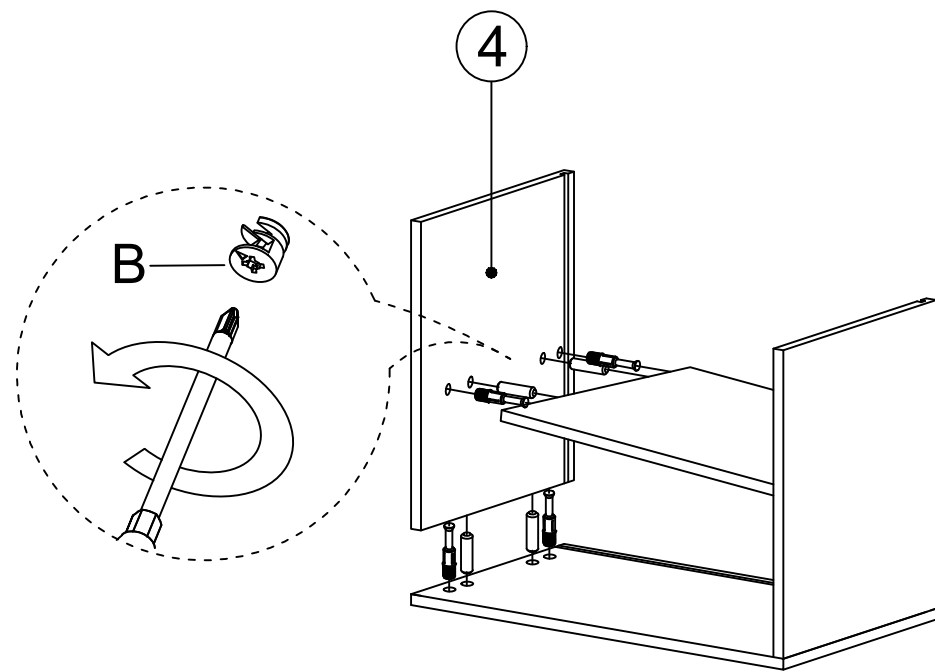

PRESS

DECORMET

MATERIALS

X 14	X 14	X 14	X 15	X 26	X 2
A	B	C	D	G	S
MINİFİX GIB	MINIFIX BODY	MIN.STOPPER	DOWEL	3,5 x 18 SCREW	HINGE (Crank 0)
X 5	X 5	X 2	X 4	X 4	X 4
AG	AH	AI	AJ	AK	L
HANGING	SHELF BUTTON	L IRON MITER (COVERED)	PLASTIC JOINING	WALL PLUG	5x80 SCREW

DEC0018- PRESS AYAKKABILIK

NO	NAME	PIECE	NO	İSİM	ADET
1	BOTTOM PART	1 PC	1	ALT TABLA	1 ADET
2	LEFT SIDE PART	1 PC	2	SOL YAN DİKME	1 ADET
3	SHELF	1 PC	3	RAF	1 ADET
4	RIGHT SIDE PART	1 PC	4	SAĞ YAN DİKME	1 ADET
5	BACK PART	1 PC	5	ARKALIK	1 ADET
6	TOP PART	1 PC	6	ÜST TABLA	1 ADET
7	SHELF	1 PC	7	HAREKETLİ RAF	1 ADET
8	COVER	1 PC	8	KAPAK	1 ADET
9	HANGER HOLDER BACK PART	1 PC	9	ASKILIK PANO	1 ADET
10	HANGER HOLDER SHELF	1 PC	10	ASKILIK RAF	1 ADET