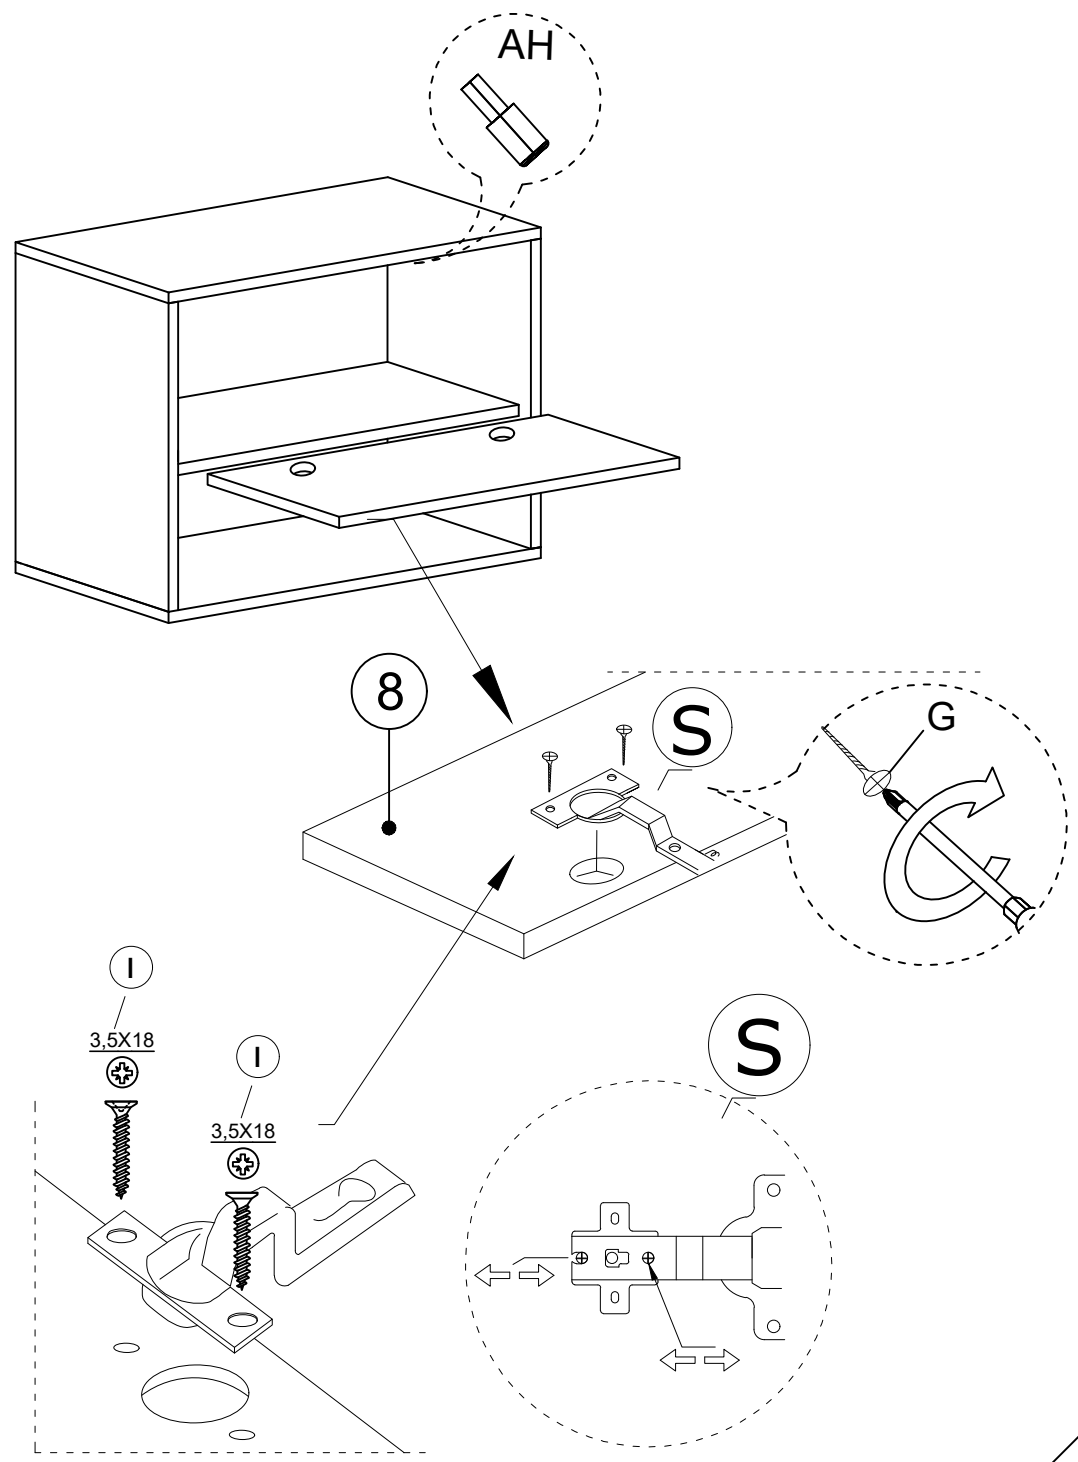

PRESS

DECORMET

MATERIALS

X 14	X 14	X 14	X 15	X 26	X 2
A	B	C	D	G	S
MINİFİX GIB	MINIFIX BODY	MIN.STOPPER	DOWEL	3,5 x 18 SCREW	HINGE (Crank 0)
X 5	X 5	X 2	X 4	X 4	X 4
AG	AH	AI	AJ	AK	L
HANGING	SHELF BUTTON	L IRON MITER (COVERED)	PLASTIC JOINING	WALL PLUG	5x80 SCREW

DEC0018- PRESS AYAKKABILIK

NO	NAME	PIECE	NO	İSİM	ADET
1	BOTTOM PART	1 PC	1	ALT TABLA	1 ADET
2	LEFT SIDE PART	1 PC	2	SOL YAN DİKME	1 ADET
3	SHELF	1 PC	3	RAF	1 ADET
4	RIGHT SIDE PART	1 PC	4	SAĞ YAN DİKME	1 ADET
5	BACK PART	1 PC	5	ARKALIK	1 ADET
6	TOP PART	1 PC	6	ÜST TABLA	1 ADET
7	SHELF	1 PC	7	HAREKETLİ RAF	1 ADET
8	COVER	1 PC	8	KAPAK	1 ADET
9	HANGER HOLDER BACK PART	1 PC	9	ASKILIK PANO	1 ADET
10	HANGER HOLDER SHELF	1 PC	10	ASKILIK RAF	1 ADET