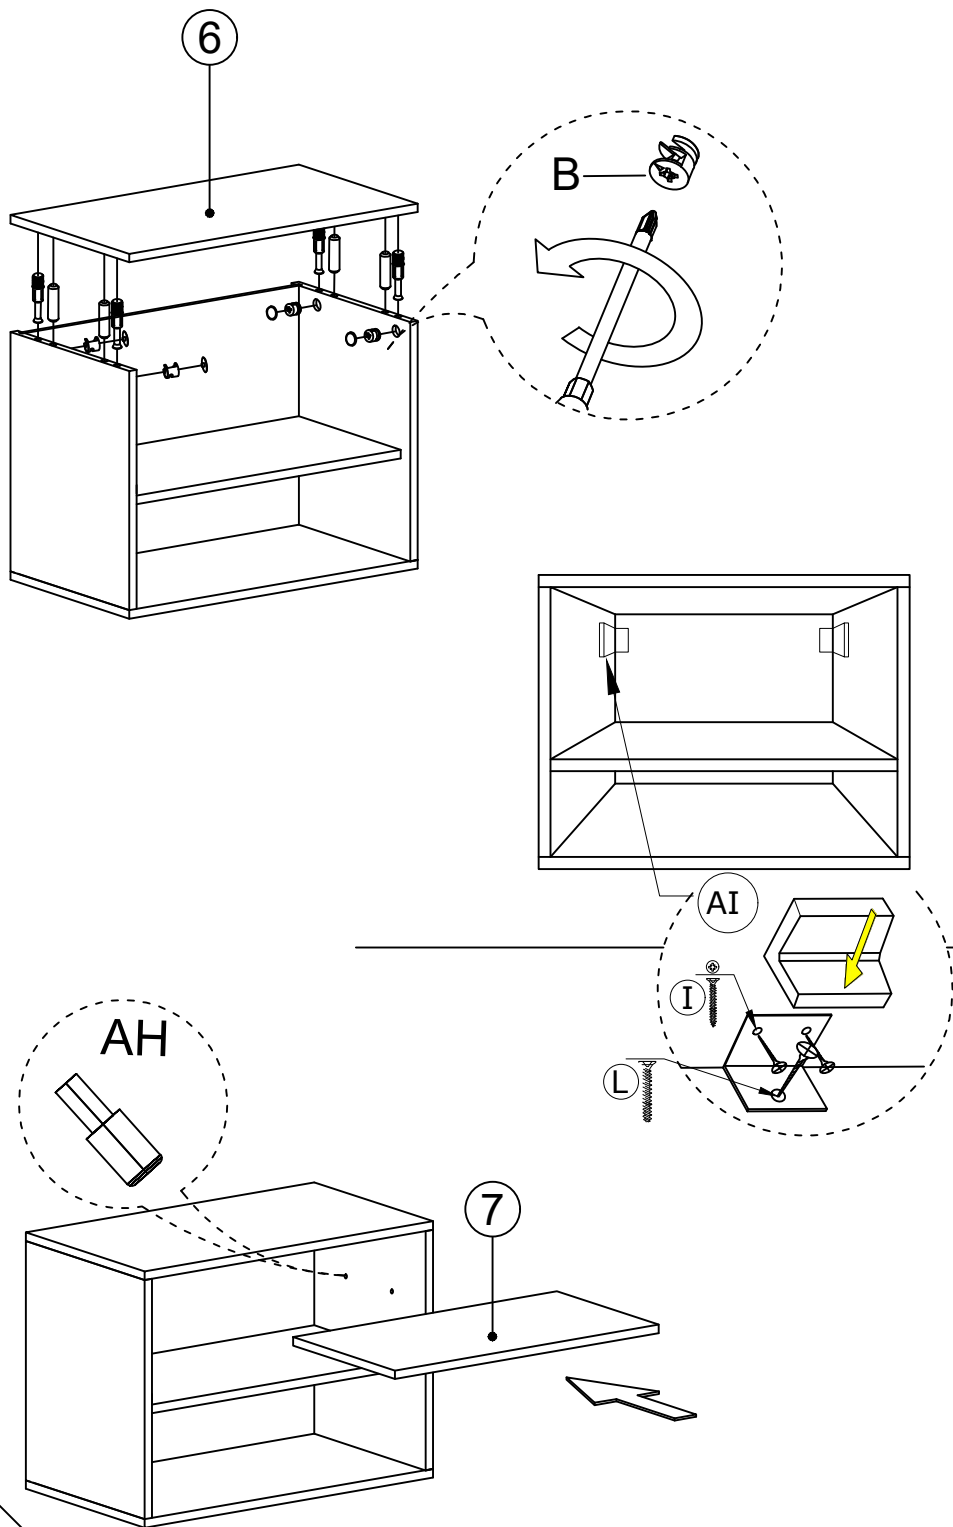

PRESS

DECORMET

MATERIALS

X 14	X 14	X 14	X 15	X 26	X 2
A	B	C	D	G	S
MINİFİX GIB	MINIFIX BODY	MIN.STOPPER	DOWEL	3,5 x 18 SCREW	HINGE (Crank 0)
X 5	X 5	X 2	X 4	X 4	X 4
AG	AH	AI	AJ	AK	L
HANGING	SHELF BUTTON	L IRON MITER (COVERED)	PLASTIC JOINING	WALL PLUG	5x80 SCREW

DEC0018- PRESS AYAKKABILIK

NO	NAME	PIECE	NO	İSİM	ADET
1	BOTTOM PART	1 PC	1	ALT TABLA	1 ADET
2	LEFT SIDE PART	1 PC	2	SOL YAN DİKME	1 ADET
3	SHELF	1 PC	3	RAF	1 ADET
4	RIGHT SIDE PART	1 PC	4	SAĞ YAN DİKME	1 ADET
5	BACK PART	1 PC	5	ARKALIK	1 ADET
6	TOP PART	1 PC	6	ÜST TABLA	1 ADET
7	SHELF	1 PC	7	HAREKETLİ RAF	1 ADET
8	COVER	1 PC	8	KAPAK	1 ADET
9	HANGER HOLDER BACK PART	1 PC	9	ASKILIK PANO	1 ADET
10	HANGER HOLDER SHELF	1 PC	10	ASKILIK RAF	1 ADET