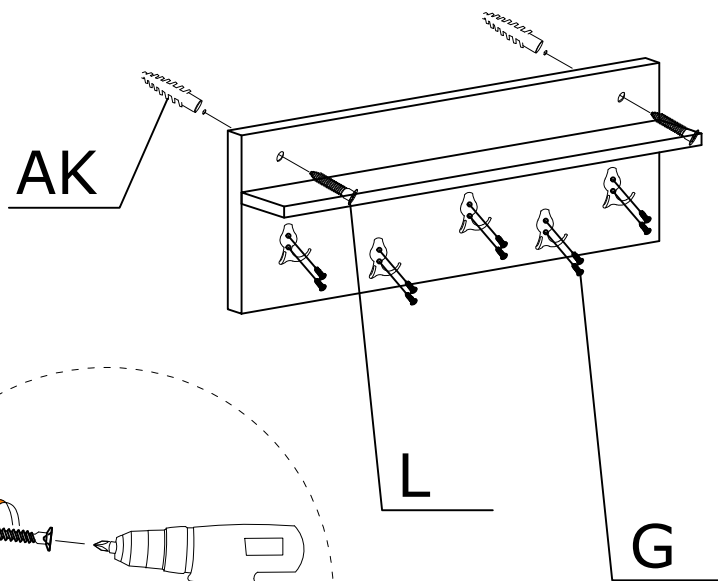

MATERIALS

X 14	X 14	X 14	X 15	X 26	X 2
A	B	C	D	G	S
MINİFİX GIB	MINİFİX BODY	MIN.STOPPER	DOWEL	3,5 x 18 SCREW	HINGE (Crank 0)
X 5	X 5	X 2	X 4	X 4	X 4
AG	AH	AI	AJ	AK	L
HANGING	SHELF BUTTON	IRON MITER (COVERED)	PLASTIC JOINING	WALL PLUG	5x80 SCREW

DEC0019- PAIX AYAKKABILIK

NO	NAME	PIECE	NO	İSİM	ADET
1	BOTTOM PART	1 PC	1	ALT TABLA	1 ADET
2	LEFT SIDE PART	1 PC	2	SOL YAN DİKME	1 ADET
3	SHELF	1 PC	3	RAF	1 ADET
4	RIGHT SIDE PART	1 PC	4	SAĞ YAN DİKME	1 ADET
5	BACK PART	1 PC	5	ARKALIK	1 ADET
6	TOP PART	1 PC	6	ÜST TABLA	1 ADET
7	SHELF	1 PC	7	HAREKETLİ RAF	1 ADET
8	COVER	1 PC	8	KAPAK	1 ADET
9	HANGER HOLDER BACK PART	1 PC	9	ASKILIK PANO	1 ADET
10	HANGER HOLDER SHELF	1 PC	10	ASKILIK RAF	1 ADET