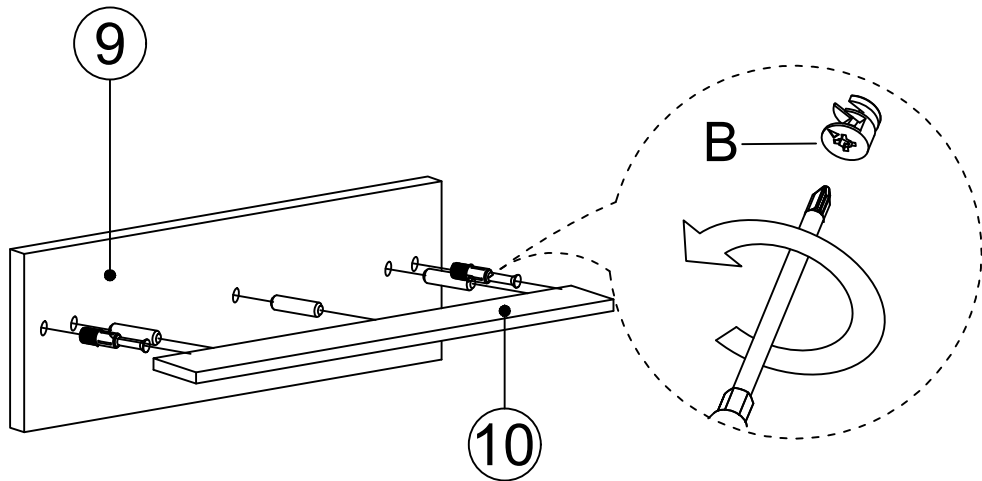

MATERIALS

X 14	X 14	X 14	X 15	X 26	X 2
A	B	C	D	G	S
MINİFİX GIB	MINİFİX BODY	MIN.STOPPER	DOWEL	3,5 x 18 SCREW	HINGE (Crank 0)
X 5	X 5	X 2	X 4	X 4	X 4
AG	AH	AI	AJ	AK	L
HANGING	SHELF BUTTON	IRON MITER (COVERED)	PLASTIC JOINING	WALL PLUG	5x80 SCREW

DEC0019- PAIX AYAKKABILIK

NO	NAME	PIECE	NO	İSİM	ADET
1	BOTTOM PART	1 PC	1	ALT TABLA	1 ADET
2	LEFT SIDE PART	1 PC	2	SOL YAN DİKME	1 ADET
3	SHELF	1 PC	3	RAF	1 ADET
4	RIGHT SIDE PART	1 PC	4	SAĞ YAN DİKME	1 ADET
5	BACK PART	1 PC	5	ARKALIK	1 ADET
6	TOP PART	1 PC	6	ÜST TABLA	1 ADET
7	SHELF	1 PC	7	HAREKETLİ RAF	1 ADET
8	COVER	1 PC	8	KAPAK	1 ADET
9	HANGER HOLDER BACK PART	1 PC	9	ASKILIK PANO	1 ADET
10	HANGER HOLDER SHELF	1 PC	10	ASKILIK RAF	1 ADET