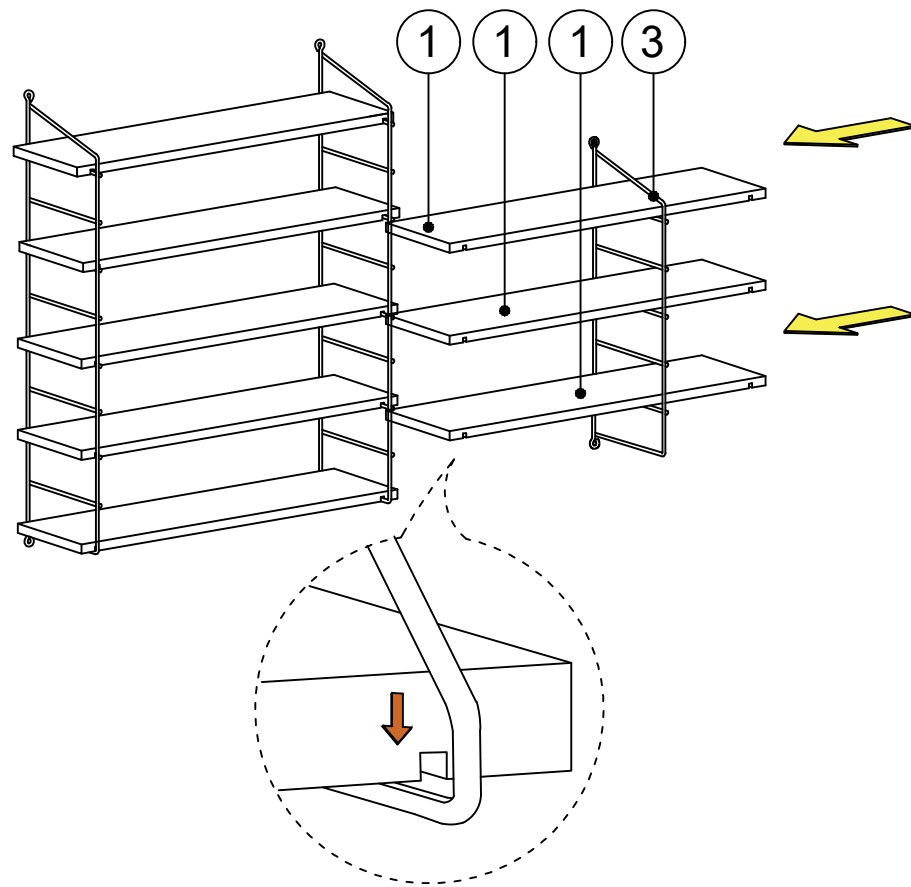

## MATERIALS

				
X 6	X 2	X 8	X 10	X 5
J	L	AK	G	AG
5 x 40 SCREW	5x80 SCREW	WALL PLUG	3,5x18 SCREW	HANGING
				
X3	X3	X3	X2	X 2
A	B	C	D	F
MINIFIX GIB	MINIFIX BODY	MIN.STOPPER	DOWEL	PLUG

## DEC0020- BIENA AYAKKABILIK

NO	NAME	PIECE	NO	İSİM	ADET
1	WOODEN SHELF	8 PCS	1	AHŞAP RAF	8 ADET
2	WALL CONSOLE	2 PCS	2	DUVAR KONSOLU	2 ADET
3	WALL CONSOLE	1 PCS	3	DUVAR KONSOLU	1 ADET
4	HANGER HOLDER BACK PART	1 PCS	4	ASKILIK PANO	1 ADET
5	HANGER HOLDER SHELF	1 PCS	5	ASKILIK RAF	1 ADET