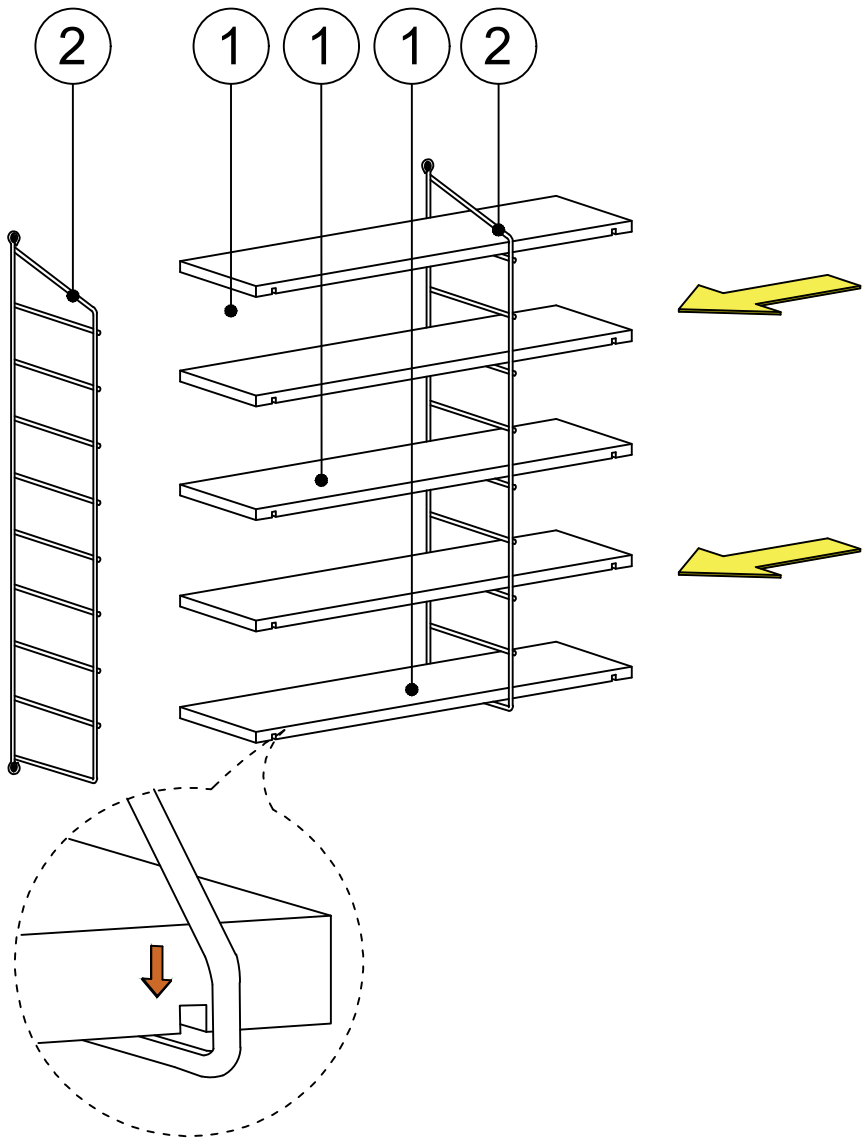

## MATERIALS

				
X 6	X 2	X 8	X 10	X 5
J	L	AK	G	AG
5 x 40 SCREW	5x80 SCREW	WALL PLUG	3,5x18 SCREW	HANGING
				
X3	X3	X3	X2	X 2
A	B	C	D	F
MINIFIX GIB	MINIFIX BODY	MIN.STOPPER	DOWEL	PLUG

## DEC0020- BIENA AYAKKABILIK

NO	NAME	PIECE	NO	İSİM	ADET
1	WOODEN SHELF	8 PCS	1	AHŞAP RAF	8 ADET
2	WALL CONSOLE	2 PCS	2	DUVAR KONSOLU	2 ADET
3	WALL CONSOLE	1 PCS	3	DUVAR KONSOLU	1 ADET
4	HANGER HOLDER BACK PART	1 PCS	4	ASKILIK PANO	1 ADET
5	HANGER HOLDER SHELF	1 PCS	5	ASKILIK RAF	1 ADET