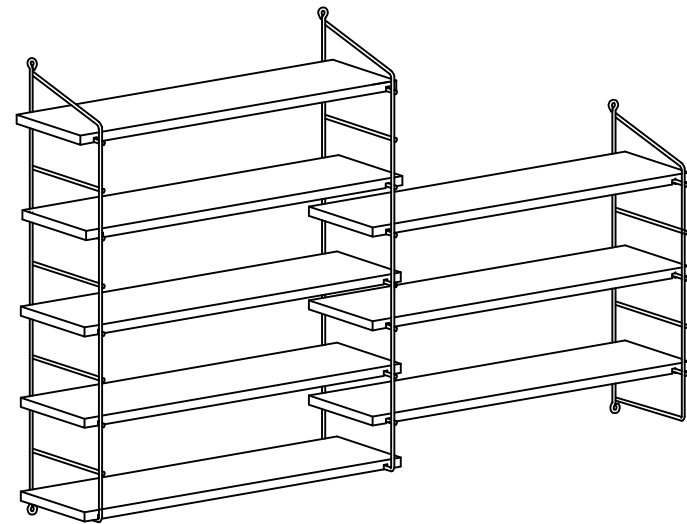

BIENA

DECORMET