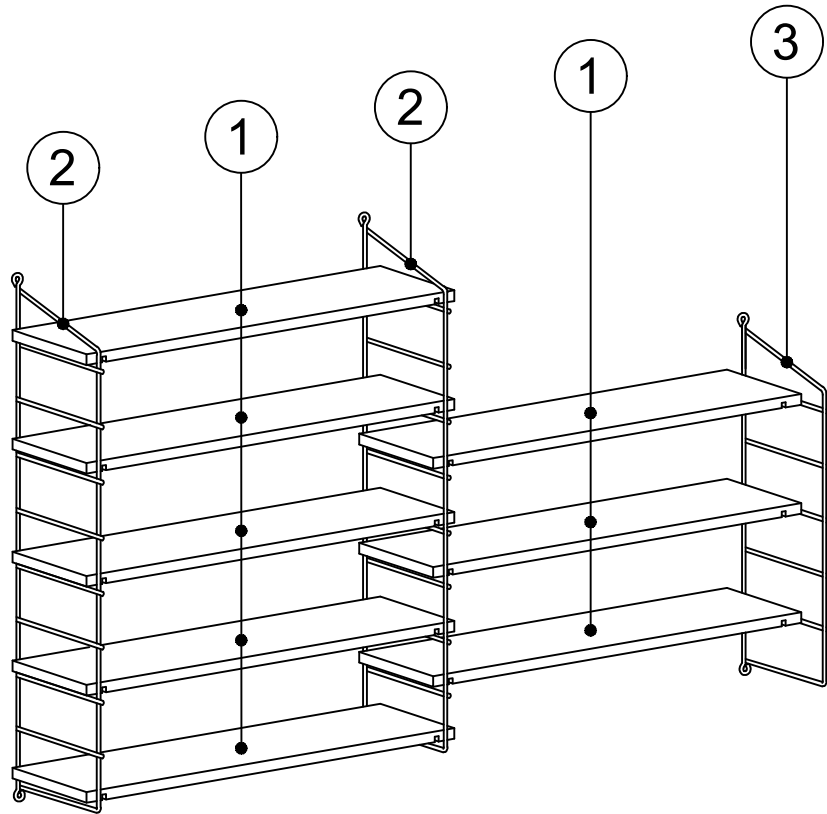

## MATERIALS

				
X 6	X 2	X 8	X 10	X 5
J	L	AK	G	AG
5 x 40 SCREW	5x80 SCREW	WALL PLUG	3,5x18 SCREW	HANGING
				
X3	X3	X3	X2	X 2
A	B	C	D	F
MINIFIX GIB	MINIFIX BODY	MIN.STOPPER	DOWEL	PLUG

## DEC0020- BIENA AYAKKABILIK

NO	NAME	PIECE	NO	İSİM	ADET
1	WOODEN SHELF	8 PCS	1	AHŞAP RAF	8 ADET
2	WALL CONSOLE	2 PCS	2	DUVAR KONSOLU	2 ADET
3	WALL CONSOLE	1 PCS	3	DUVAR KONSOLU	1 ADET
4	HANGER HOLDER BACK PART	1 PCS	4	ASKILIK PANO	1 ADET
5	HANGER HOLDER SHELF	1 PCS	5	ASKILIK RAF	1 ADET