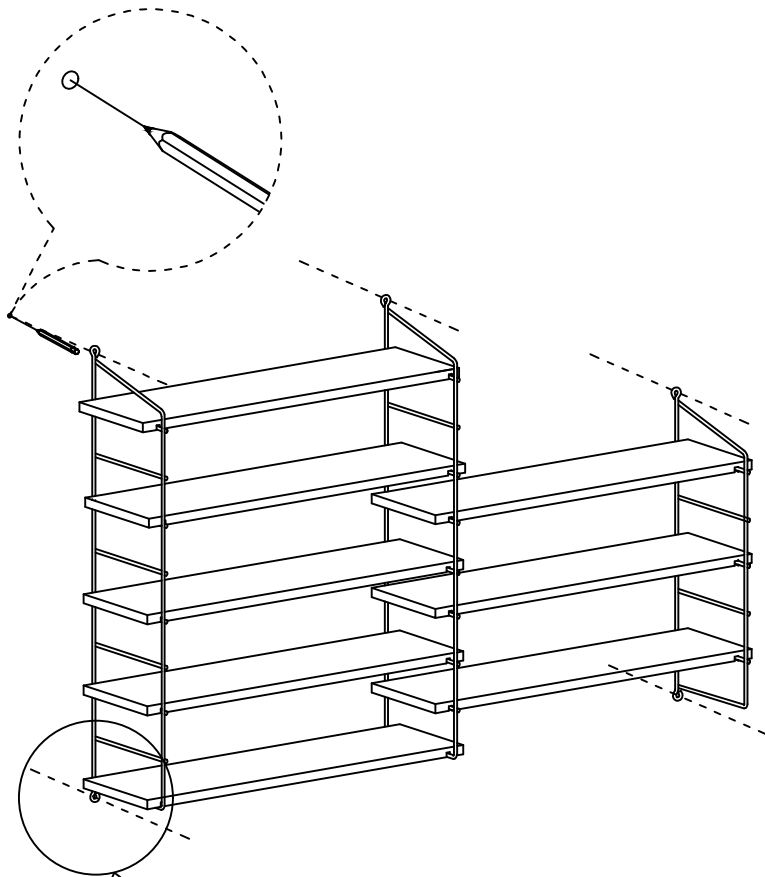

## MATERIALS

				
X 6	X 2	X 8	X 10	X 5
J	L	AK	G	AG
5 x 40 SCREW	5x80 SCREW	WALL PLUG	3,5x18 SCREW	HANGING
				
X3	X3	X3	X2	X 2
A	B	C	D	F
MINIFIX GIB	MINIFIX BODY	MIN.STOPPER	DOWEL	PLUG

## DEC0020- BIENA AYAKKABILIK

NO	NAME	PIECE	NO	İSİM	ADET
1	WOODEN SHELF	8 PCS	1	AHŞAP RAF	8 ADET
2	WALL CONSOLE	2 PCS	2	DUVAR KONSOLU	2 ADET
3	WALL CONSOLE	1 PCS	3	DUVAR KONSOLU	1 ADET
4	HANGER HOLDER BACK PART	1 PCS	4	ASKILIK PANO	1 ADET
5	HANGER HOLDER SHELF	1 PCS	5	ASKILIK RAF	1 ADET