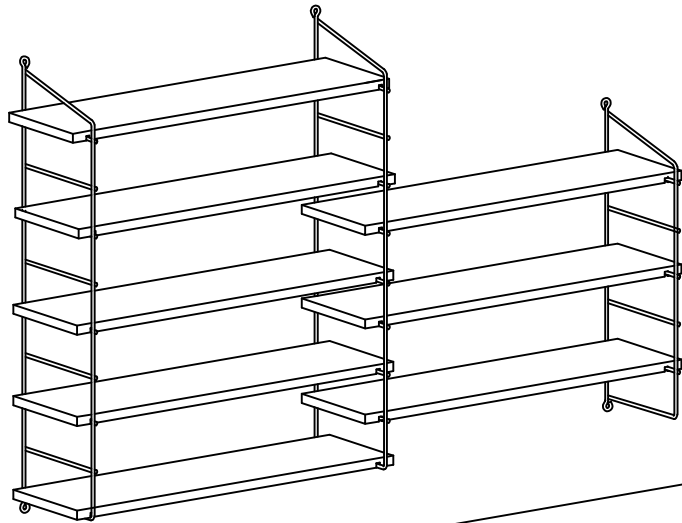

BIENA

DECORMET