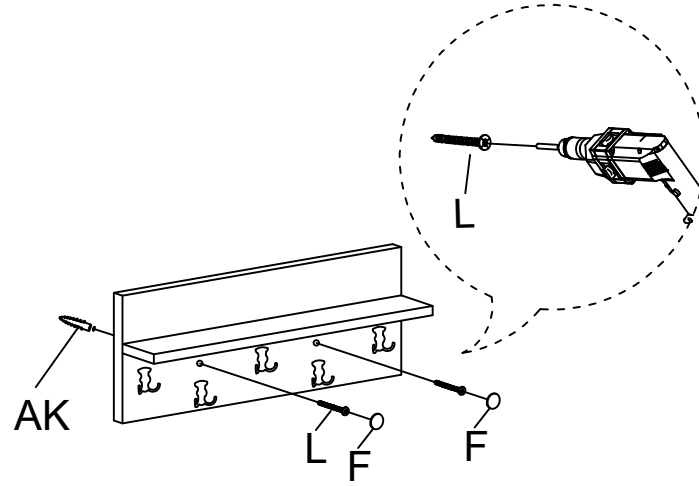

BIENA

DECORMET