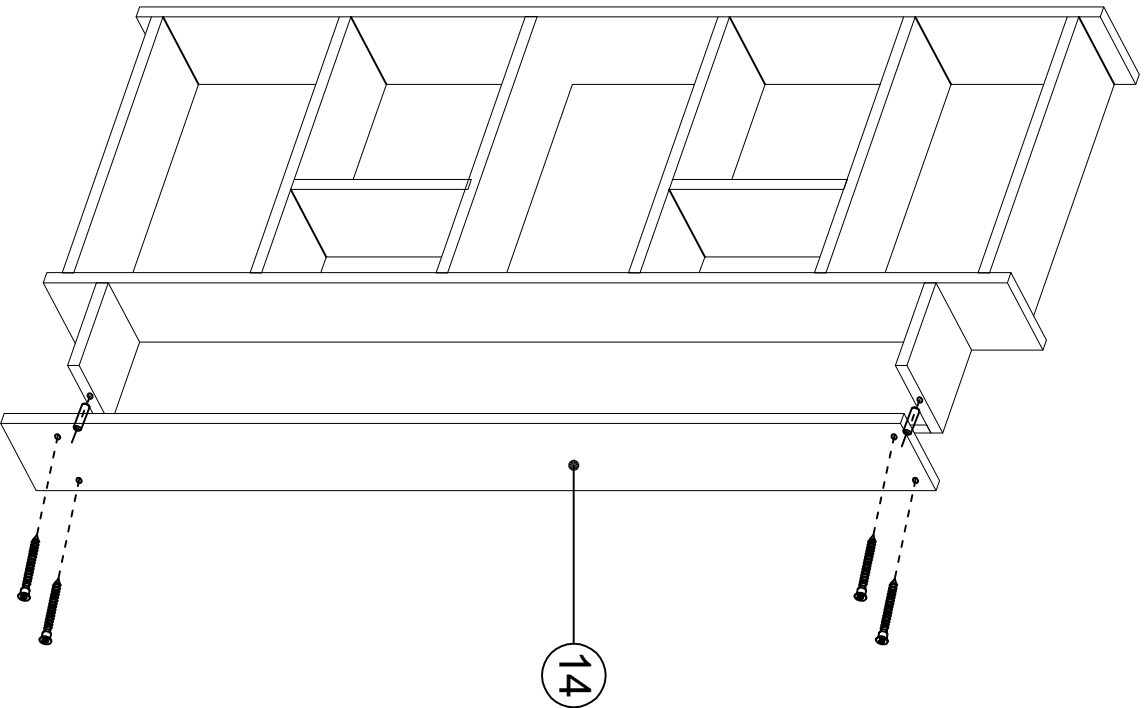

DEC0052 MOMO

DECORMET

MATERIALS

	X 12		X 32		X 24
AH		E	F	D	
SHELF BUTTON	CABINET SCREW	PLUG	DOWEL		

DEC0052 MOMO

NO	NAME	PIECE	NO	İSİM	MİKTAR
1	LEFT SIDE PART	1 PC	1	SOL DİKİME	1 Adet
2	BOTTOM PART(LEFT)	1 PC	2	ALT TABLA	1 Adet
3	BOTTOM PART	1 PC	3	ALT TABLA	1 Adet
4	MIDDLE PARTS	2 PCS	4	ARA DİKİME	2 Adet
5	SHELF (LEFT)	1 PC	5	RAF(SOL)	1 Adet
6	SHELF (LEFT)	1 PC	6	RAF(SOL)	1 Adet
7	SHELF (LEFT)	1 PC	7	RAF(SOL)	1 Adet
8	SHELF (LEFT)	1 PC	8	RAF(SOL)	1 Adet
9	TOP PART(LEFT)	1 PC	9	ÜST TABLA(SOL)	1 Adet
10	MIDDLE PART	1 PC	10	ARA DİKİME	1 Adet
11	BACK PART	1 PC	11	ARKALIK	1 Adet
12	TOP PART (RIGHT)	1 PC	12	ÜST TABLA(SAĞ)	1 Adet
13	SHELF	3 PCS	13	HAREKETLİ RAF	3 Adet
14	RIGHT SIDE PART	1 PC	14	SAĞ DİKİME	1 Adet