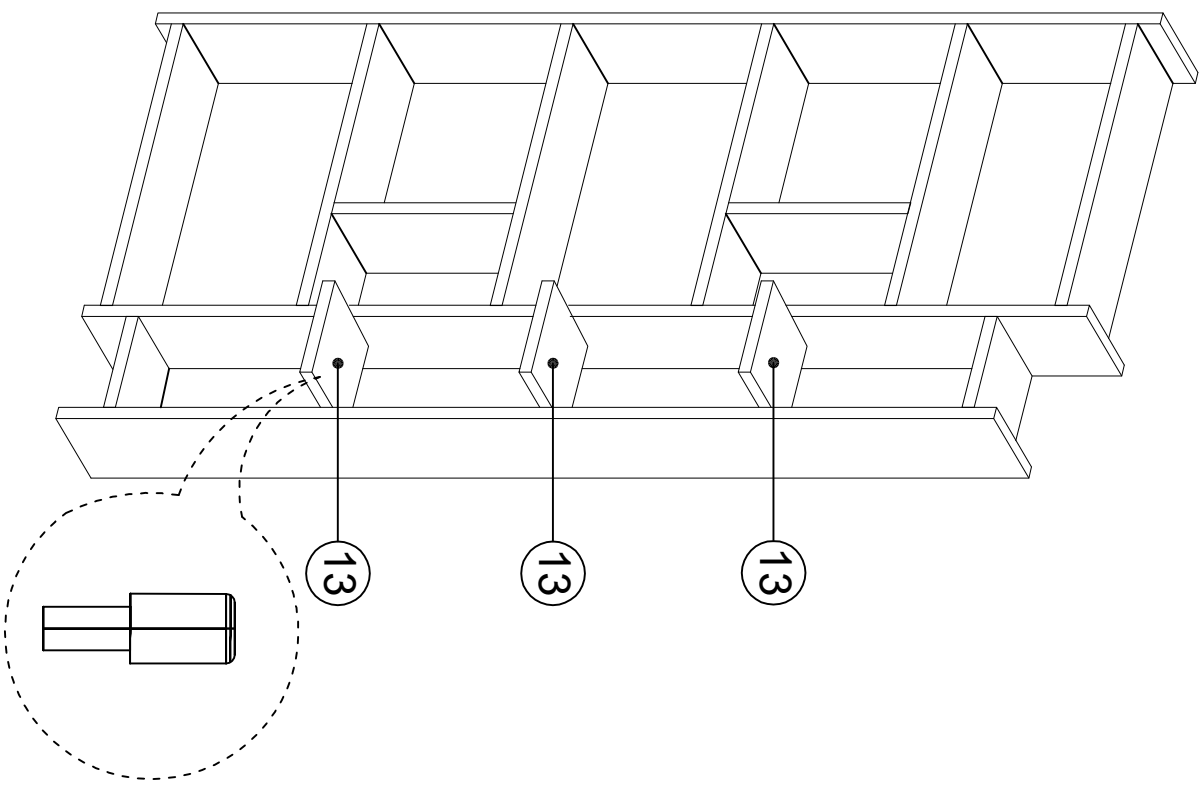

DEC0052 MOMO

DECORMET

MATERIALS

	X 12		X 32		X 24
AH		E	F	D	
SHELF BUTTON	CABINET SCREW	PLUG	DOWEL		

DEC0052 MOMO

NO	NAME	PIECE	NO	İSİM	MİKTAR
1	LEFT SIDE PART	1 PC	1	SOL DİKİME	1 Adet
2	BOTTOM PART(LEFT)	1 PC	2	ALT TABLA	1 Adet
3	BOTTOM PART	1 PC	3	ALT TABLA	1 Adet
4	MIDDLE PARTS	2 PCS	4	ARA DİKİME	2 Adet
5	SHELF (LEFT)	1 PC	5	RAF(SOL)	1 Adet
6	SHELF (LEFT)	1 PC	6	RAF(SOL)	1 Adet
7	SHELF (LEFT)	1 PC	7	RAF(SOL)	1 Adet
8	SHELF (LEFT)	1 PC	8	RAF(SOL)	1 Adet
9	TOP PART(LEFT)	1 PC	9	ÜST TABLA(SOL)	1 Adet
10	MIDDLE PART	1 PC	10	ARA DİKİME	1 Adet
11	BACK PART	1 PC	11	ARKALIK	1 Adet
12	TOP PART (RIGHT)	1 PC	12	ÜST TABLA(SAĞ)	1 Adet
13	SHELF	3 PCS	13	HAREKETLİ RAF	3 Adet
14	RIGHT SIDE PART	1 PC	14	SAĞ DİKİME	1 Adet