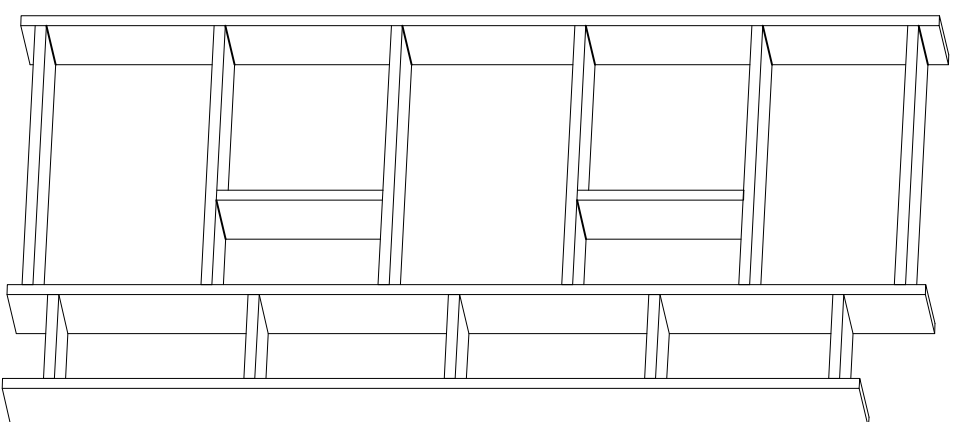

DEC0052 MOMO

DECORMET

MATERIALS

	X 12		X 32		X 24
AH		E	F	D	
SHELF BUTTON	CABINET SCREW	PLUG	DOWEL		

DEC0052 MOMO

NO	NAME	PIECE	NO	İSİM	MİKTAR
1	LEFT SIDE PART	1 PC	1	SOL DİKİME	1 Adet
2	BOTTOM PART(LEFT)	1 PC	2	ALT TABLA	1 Adet
3	BOTTOM PART	1 PC	3	ALT TABLA	1 Adet
4	MIDDLE PARTS	2 PCS	4	ARA DİKİME	2 Adet
5	SHELF (LEFT)	1 PC	5	RAF(SOL)	1 Adet
6	SHELF (LEFT)	1 PC	6	RAF(SOL)	1 Adet
7	SHELF (LEFT)	1 PC	7	RAF(SOL)	1 Adet
8	SHELF (LEFT)	1 PC	8	RAF(SOL)	1 Adet
9	TOP PART(LEFT)	1 PC	9	ÜST TABLA(SOL)	1 Adet
10	MIDDLE PART	1 PC	10	ARA DİKİME	1 Adet
11	BACK PART	1 PC	11	ARKALIK	1 Adet
12	TOP PART (RIGHT)	1 PC	12	ÜST TABLA(SAĞ)	1 Adet
13	SHELF	3 PCS	13	HAREKETLİ RAF	3 Adet
14	RIGHT SIDE PART	1 PC	14	SAĞ DİKİME	1 Adet