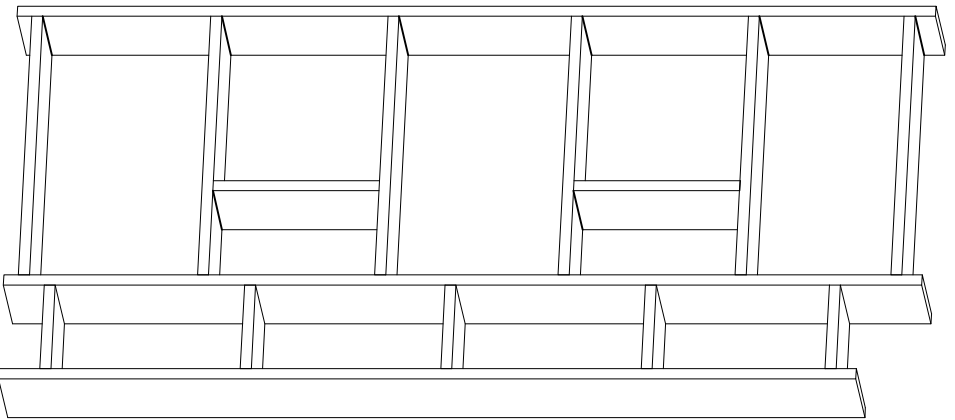

DEC0052 MOMO

DECORMET

MATERIALS

	X 12		X 32		X 24
AH		E	F	D	
SHELF BUTTON	CABINET SCREW	PLUG	DOWEL		

DEC0052 MOMO

NO	NAME	PIECE	NO	İSİM	MİKTAR
1	LEFT SIDE PART	1 PC	1	SOL DİKİME	1 Adet
2	BOTTOM PART(LEFT)	1 PC	2	ALT TABLA	1 Adet
3	BOTTOM PART	1 PC	3	ALT TABLA	1 Adet
4	MIDDLE PARTS	2 PCS	4	ARA DİKİME	2 Adet
5	SHELF (LEFT)	1 PC	5	RAF(SOL)	1 Adet
6	SHELF (LEFT)	1 PC	6	RAF(SOL)	1 Adet
7	SHELF (LEFT)	1 PC	7	RAF(SOL)	1 Adet
8	SHELF (LEFT)	1 PC	8	RAF(SOL)	1 Adet
9	TOP PART(LEFT)	1 PC	9	ÜST TABLA(SOL)	1 Adet
10	MIDDLE PART	1 PC	10	ARA DİKİME	1 Adet
11	BACK PART	1 PC	11	ARKALIK	1 Adet
12	TOP PART (RIGHT)	1 PC	12	ÜST TABLA(SAĞ)	1 Adet
13	SHELF	3 PCS	13	HAREKETLİ RAF	3 Adet
14	RIGHT SIDE PART	1 PC	14	SAĞ DİKİME	1 Adet