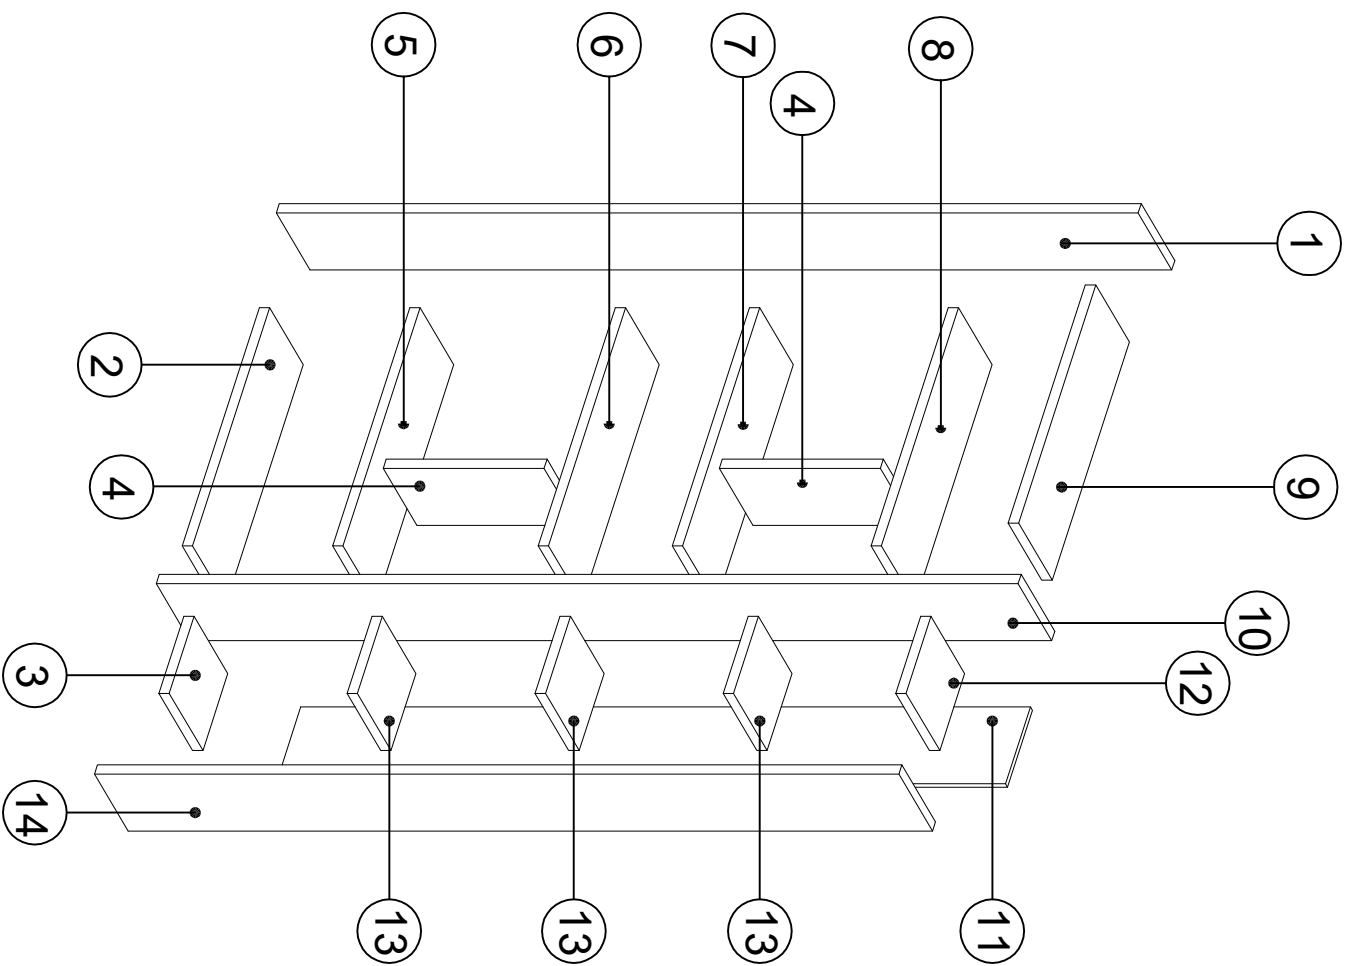

DEC0052 MOMO

DECORMET

MATERIALS

	X 12		X 32		X 24
AH		E	F	D	
SHELF BUTTON	CABINET SCREW	PLUG	DOWEL		

DEC0052 MOMO

NO	NAME	PIECE	NO	İSİM	MİKTAR
1	LEFT SIDE PART	1 PC	1	SOL DİKİME	1 Adet
2	BOTTOM PART(LEFT)	1 PC	2	ALT TABLA	1 Adet
3	BOTTOM PART	1 PC	3	ALT TABLA	1 Adet
4	MIDDLE PARTS	2 PCS	4	ARA DİKİME	2 Adet
5	SHELF (LEFT)	1 PC	5	RAF(SOL)	1 Adet
6	SHELF (LEFT)	1 PC	6	RAF(SOL)	1 Adet
7	SHELF (LEFT)	1 PC	7	RAF(SOL)	1 Adet
8	SHELF (LEFT)	1 PC	8	RAF(SOL)	1 Adet
9	TOP PART(LEFT)	1 PC	9	ÜST TABLA(SOL)	1 Adet
10	MIDDLE PART	1 PC	10	ARA DİKİME	1 Adet
11	BACK PART	1 PC	11	ARKALIK	1 Adet
12	TOP PART (RIGHT)	1 PC	12	ÜST TABLA(SAĞ)	1 Adet
13	SHELF	3 PCS	13	HAREKETLİ RAF	3 Adet
14	RIGHT SIDE PART	1 PC	14	SAĞ DİKİME	1 Adet