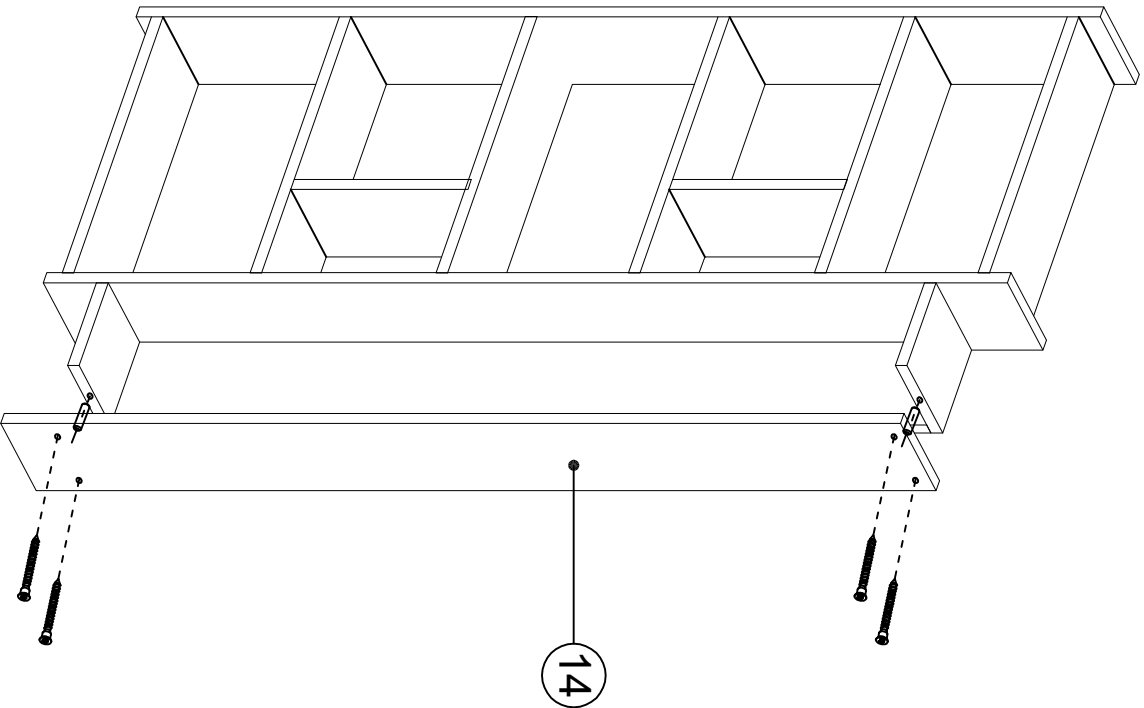

DEC0053 NINA

DECORMET

MATERIALS

			
X 12	X 32	X 32	X 24
AH	E	F	D
SHELF BUTTON	CABINET SCREW	PLUG	DOWEL

DEC0053 NINA

NO	NAME	PIECE	NO	İSİM	MİKTAR
1	LEFT SIDE PART	1 PC	1	SOL DİKME	1 Adet
2	BOTTOM PART(LEFT)	1 PC	2	ALT TABLA	1 Adet
3	BOTTOM PART	1 PC	3	ALT TABLA	1 Adet
4	MIDDLE PARTS	2 PCS	4	ARA DİKME	2 Adet
5	SHELF (LEFT)	1 PC	5	RAF(SOL)	1 Adet
6	SHELF (LEFT)	1 PC	6	RAF(SOL)	1 Adet
7	SHELF (LEFT)	1 PC	7	RAF(SOL)	1 Adet
8	SHELF (LEFT)	1 PC	8	RAF(SOL)	1 Adet
9	TOP PART(LEFT)	1 PC	9	ÜST TABLA(SOL)	1 Adet
10	MIDDLE PART	1 PC	10	ARA DİKME	1 Adet
11	BACK PART	1 PC	11	ARKALIK	1 Adet
12	TOP PART (RIGHT)	1 PC	12	ÜST TABLA(SAĞ)	1 Adet
13	SHELF	3 PCS	13	HAREKETLİ RAF	3 Adet
14	RIGHT SIDE PART	1 PC	14	SAĞ DİKME	1 Adet