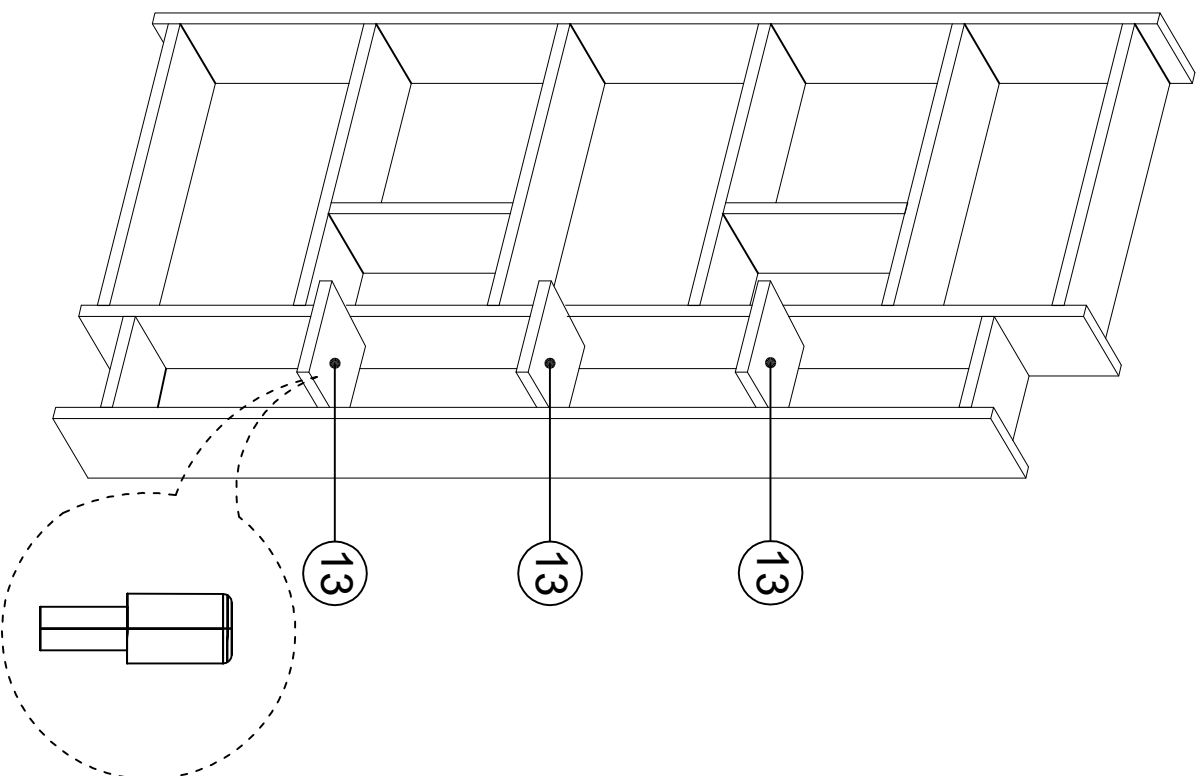

DEC0053 NINA

DECORMET

MATERIALS

			
X 12	X 32	X 32	X 24
AH	E	F	D
SHELF BUTTON	CABINET SCREW	PLUG	DOWEL

DEC0053 NINA

NO	NAME	PIECE	NO	İSİM	MİKTAR
1	LEFT SIDE PART	1 PC	1	SOL DİKME	1 Adet
2	BOTTOM PART(LEFT)	1 PC	2	ALT TABLA	1 Adet
3	BOTTOM PART	1 PC	3	ALT TABLA	1 Adet
4	MIDDLE PARTS	2 PCS	4	ARA DİKME	2 Adet
5	SHELF (LEFT)	1 PC	5	RAF(SOL)	1 Adet
6	SHELF (LEFT)	1 PC	6	RAF(SOL)	1 Adet
7	SHELF (LEFT)	1 PC	7	RAF(SOL)	1 Adet
8	SHELF (LEFT)	1 PC	8	RAF(SOL)	1 Adet
9	TOP PART(LEFT)	1 PC	9	ÜST TABLA(SOL)	1 Adet
10	MIDDLE PART	1 PC	10	ARA DİKME	1 Adet
11	BACK PART	1 PC	11	ARKALIK	1 Adet
12	TOP PART (RIGHT)	1 PC	12	ÜST TABLA(SAĞ)	1 Adet
13	SHELF	3 PCS	13	HAREKETLİ RAF	3 Adet
14	RIGHT SIDE PART	1 PC	14	SAĞ DİKME	1 Adet