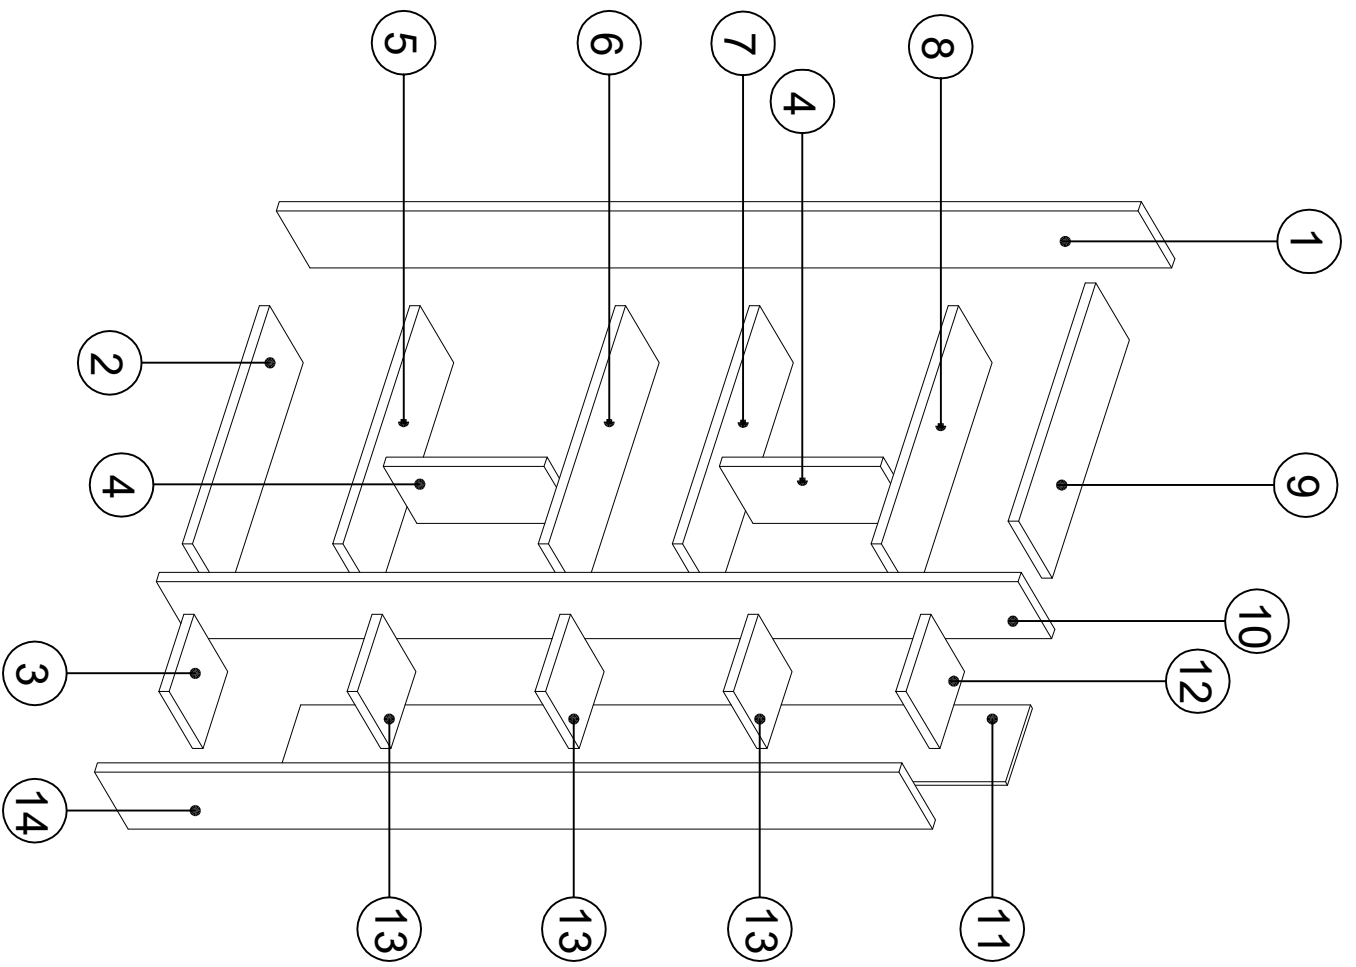

DEC0053 NINA

DECORMET

MATERIALS

			
X 12	X 32	X 32	X 24
AH	E	F	D
SHELF BUTTON	CABINET SCREW	PLUG	DOWEL

DEC0053 NINA

NO	NAME	PIECE	NO	İSİM	MİKTAR
1	LEFT SIDE PART	1 PC	1	SOL DİKME	1 Adet
2	BOTTOM PART(LEFT)	1 PC	2	ALT TABLA	1 Adet
3	BOTTOM PART	1 PC	3	ALT TABLA	1 Adet
4	MIDDLE PARTS	2 PCS	4	ARA DİKME	2 Adet
5	SHELF (LEFT)	1 PC	5	RAF(SOL)	1 Adet
6	SHELF (LEFT)	1 PC	6	RAF(SOL)	1 Adet
7	SHELF (LEFT)	1 PC	7	RAF(SOL)	1 Adet
8	SHELF (LEFT)	1 PC	8	RAF(SOL)	1 Adet
9	TOP PART(LEFT)	1 PC	9	ÜST TABLA(SOL)	1 Adet
10	MIDDLE PART	1 PC	10	ARA DİKME	1 Adet
11	BACK PART	1 PC	11	ARKALIK	1 Adet
12	TOP PART (RIGHT)	1 PC	12	ÜST TABLA(SAĞ)	1 Adet
13	SHELF	3 PCS	13	HAREKETLİ RAF	3 Adet
14	RIGHT SIDE PART	1 PC	14	SAĞ DİKME	1 Adet