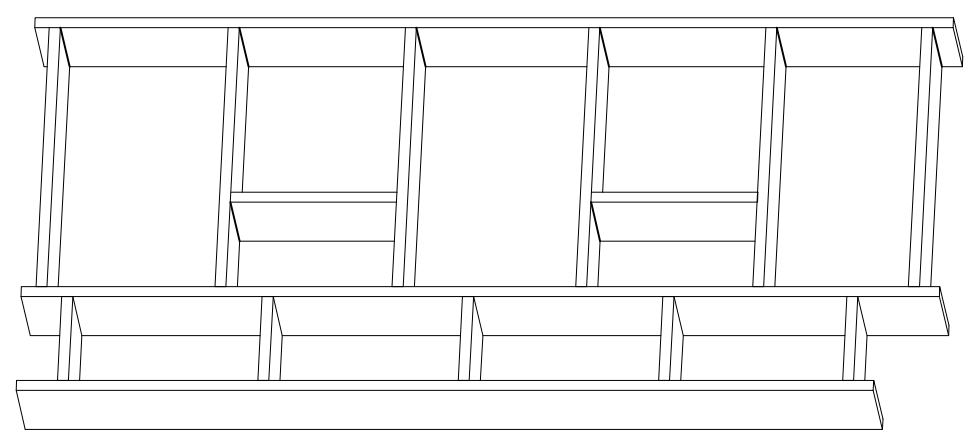

DEC0053 NINA

DECORMET

MATERIALS

			
X 12	X 32	X 32	X 24
AH	E	F	D
SHELF BUTTON	CABINET SCREW	PLUG	DOWEL

DEC0053 NINA

NO	NAME	PIECE	NO	İSİM	MİKTAR
1	LEFT SIDE PART	1 PC	1	SOL DİKME	1 Adet
2	BOTTOM PART(LEFT)	1 PC	2	ALT TABLA	1 Adet
3	BOTTOM PART	1 PC	3	ALT TABLA	1 Adet
4	MIDDLE PARTS	2 PCS	4	ARA DİKME	2 Adet
5	SHELF (LEFT)	1 PC	5	RAF(SOL)	1 Adet
6	SHELF (LEFT)	1 PC	6	RAF(SOL)	1 Adet
7	SHELF (LEFT)	1 PC	7	RAF(SOL)	1 Adet
8	SHELF (LEFT)	1 PC	8	RAF(SOL)	1 Adet
9	TOP PART(LEFT)	1 PC	9	ÜST TABLA(SOL)	1 Adet
10	MIDDLE PART	1 PC	10	ARA DİKME	1 Adet
11	BACK PART	1 PC	11	ARKALIK	1 Adet
12	TOP PART (RIGHT)	1 PC	12	ÜST TABLA(SAĞ)	1 Adet
13	SHELF	3 PCS	13	HAREKETLİ RAF	3 Adet
14	RIGHT SIDE PART	1 PC	14	SAĞ DİKME	1 Adet