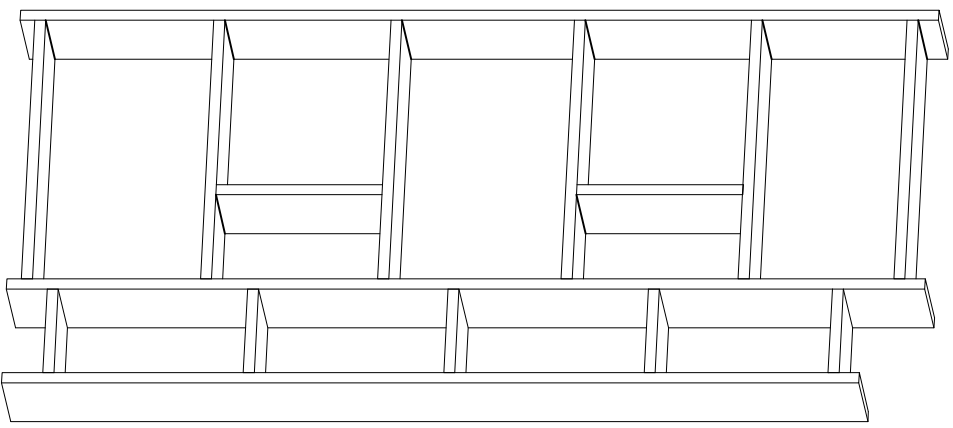

DEC0053 NINA

DECORMET

MATERIALS

			
X 12	X 32	X 32	X 24
AH	E	F	D
SHELF BUTTON	CABINET SCREW	PLUG	DOWEL

DEC0053 NINA

NO	NAME	PIECE	NO	İSİM	MİKTAR
1	LEFT SIDE PART	1 PC	1	SOL DİKME	1 Adet
2	BOTTOM PART(LEFT)	1 PC	2	ALT TABLA	1 Adet
3	BOTTOM PART	1 PC	3	ALT TABLA	1 Adet
4	MIDDLE PARTS	2 PCS	4	ARA DİKME	2 Adet
5	SHELF (LEFT)	1 PC	5	RAF(SOL)	1 Adet
6	SHELF (LEFT)	1 PC	6	RAF(SOL)	1 Adet
7	SHELF (LEFT)	1 PC	7	RAF(SOL)	1 Adet
8	SHELF (LEFT)	1 PC	8	RAF(SOL)	1 Adet
9	TOP PART(LEFT)	1 PC	9	ÜST TABLA(SOL)	1 Adet
10	MIDDLE PART	1 PC	10	ARA DİKME	1 Adet
11	BACK PART	1 PC	11	ARKALIK	1 Adet
12	TOP PART (RIGHT)	1 PC	12	ÜST TABLA(SAĞ)	1 Adet
13	SHELF	3 PCS	13	HAREKETLİ RAF	3 Adet
14	RIGHT SIDE PART	1 PC	14	SAĞ DİKME	1 Adet