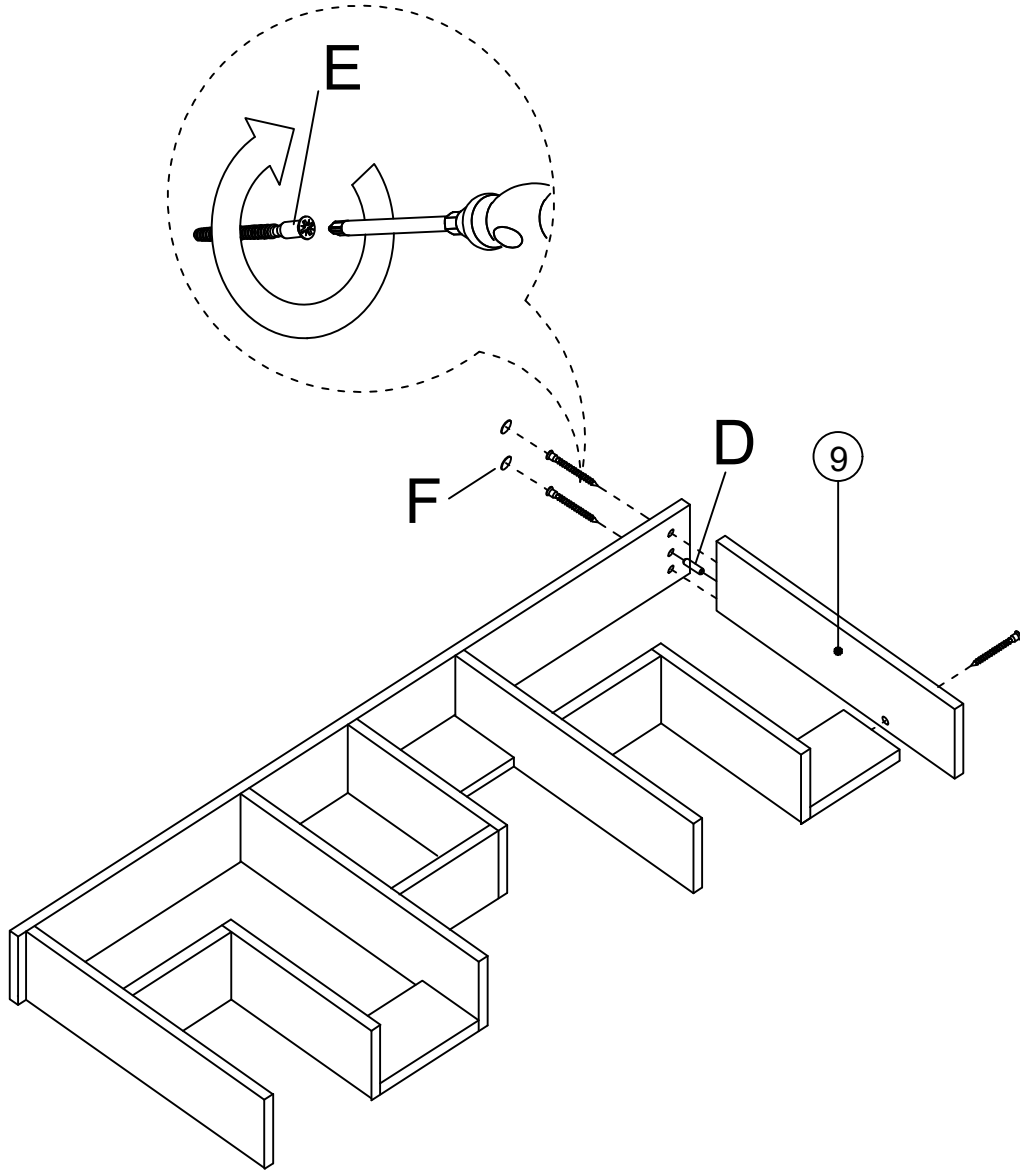

## MATERIALS

		
X 43	X 43	X 11
E	F	D
CABINET SCREW	PLUG	DOWEL