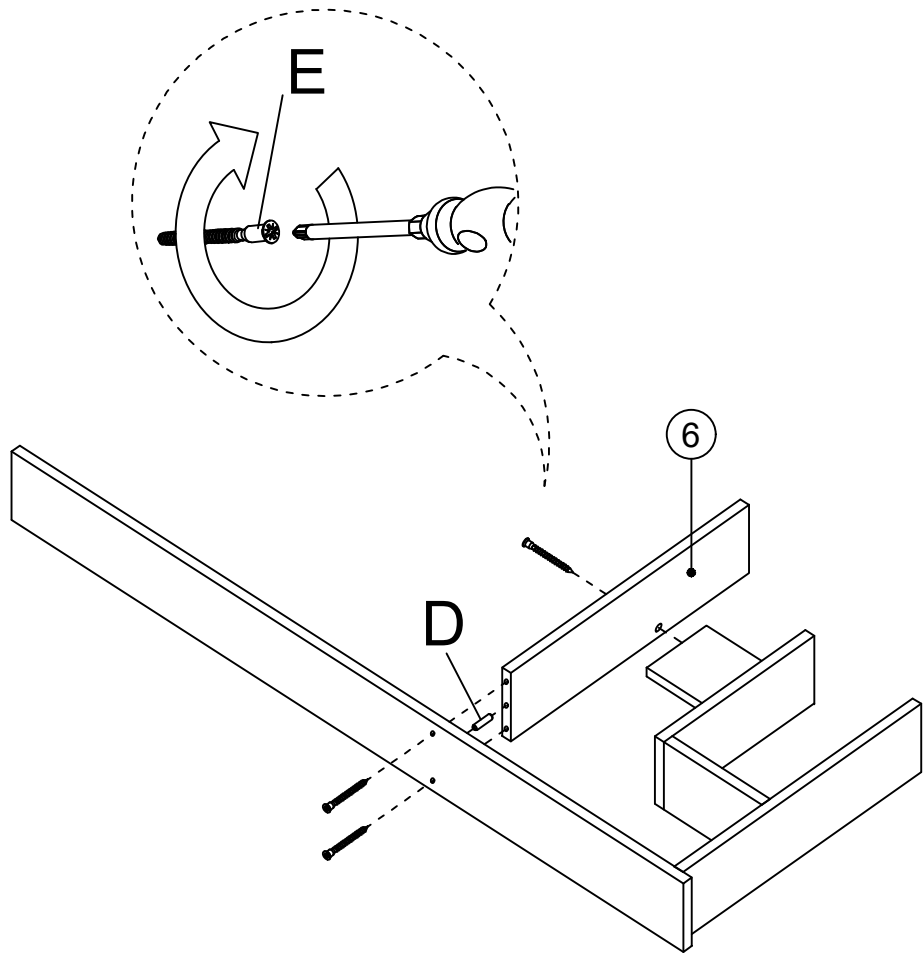

## MATERIALS

		
X 43	X 43	X 11
E	F	D
CABINET SCREW	PLUG	DOWEL