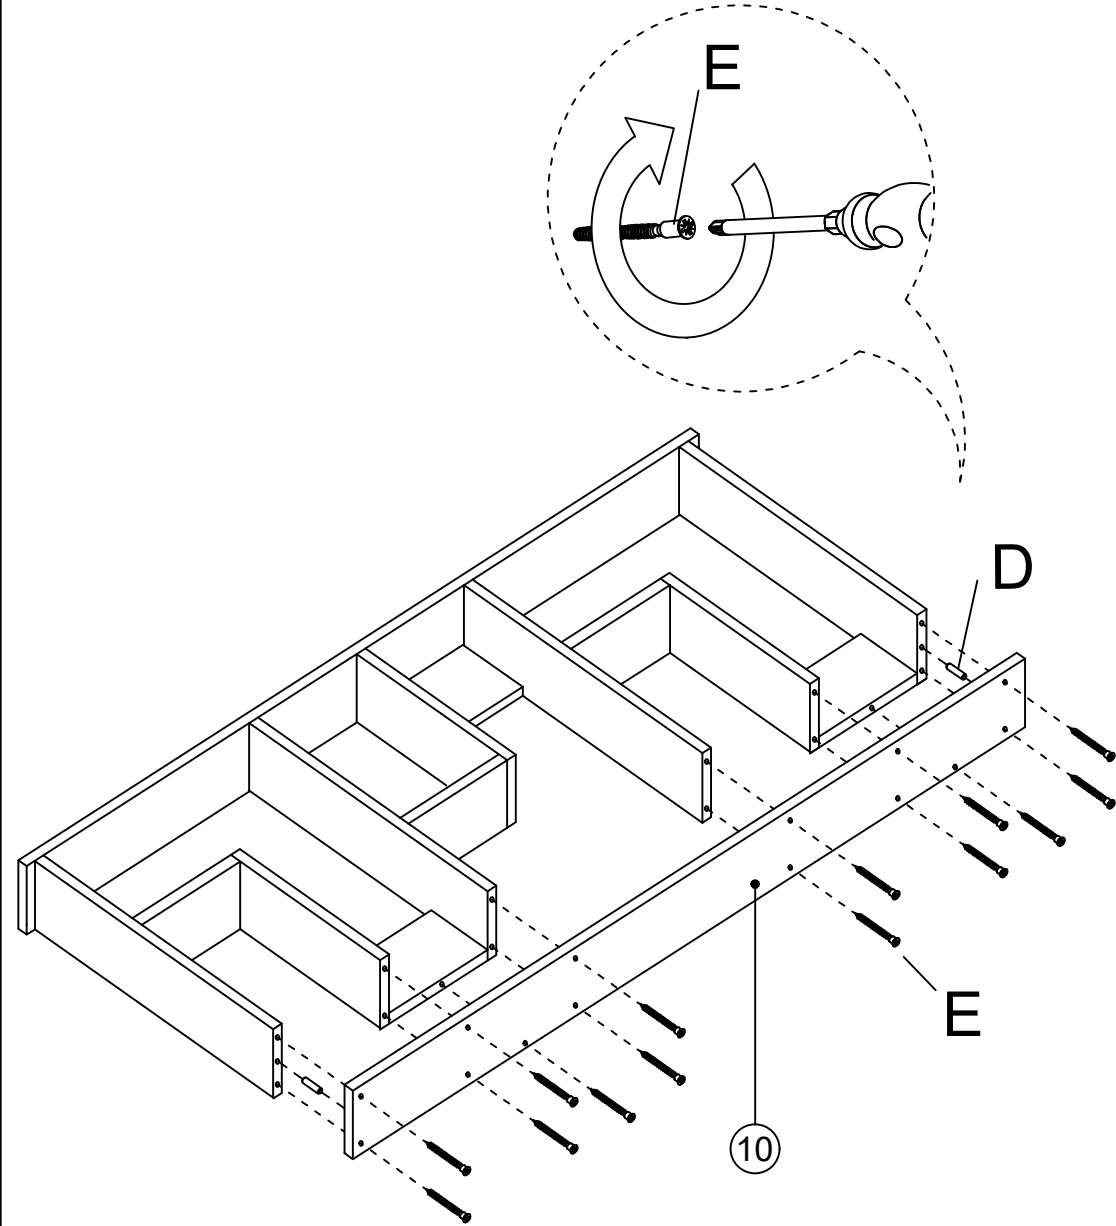

## MATERIALS

		
X 43	X 43	X 11
E	F	D
CABINET SCREW	PLUG	DOWEL