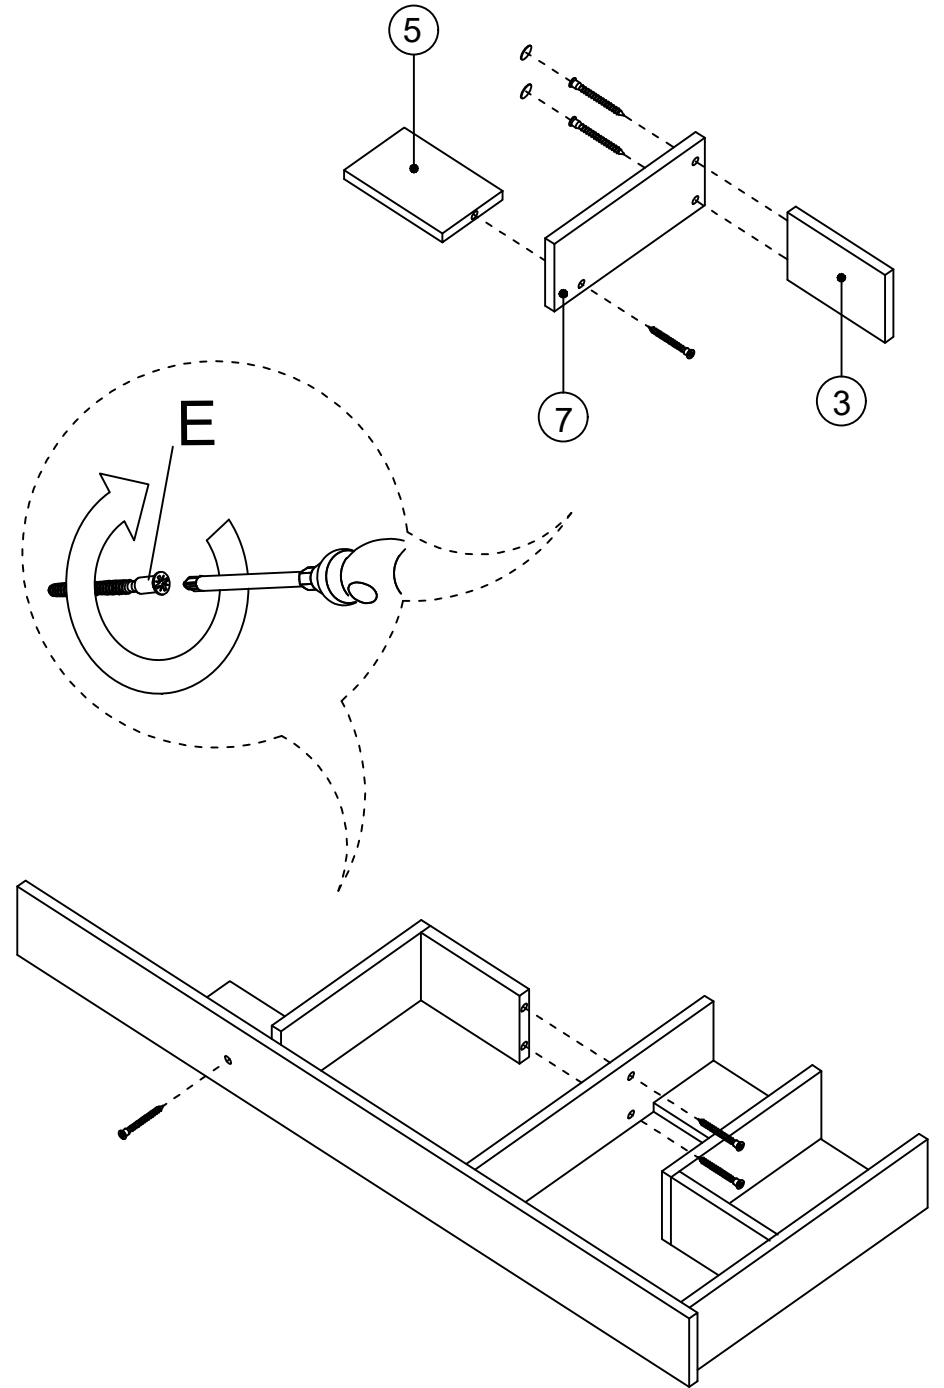

## MATERIALS

		
X 43	X 43	X 11
E	F	D
CABINET SCREW	PLUG	DOWEL