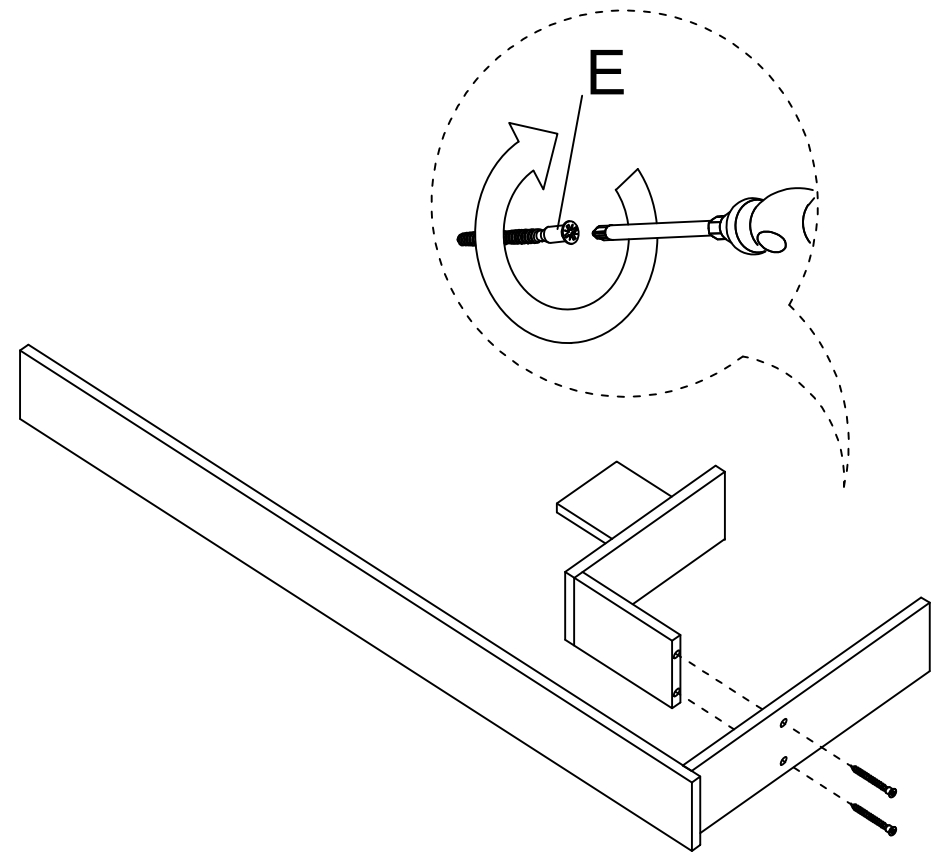

## MATERIALS

		
X 43	X 43	X 11
E	F	D
CABINET SCREW	PLUG	DOWEL