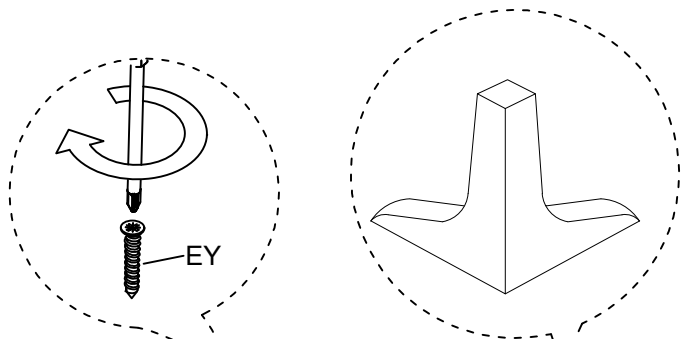

DEC0077 OLLA

DECORMET

DEC0077 OLLA

1

5

MATERIALS

 x18	 x18	 x18	 x18	 x4	 X 2	 X 16
B	A	C	D	AJ	U	G
MINIFIX BODY	MINIFIX GIB	MIN.STOPPER	DOWEL	PLASTIC JOINING	HINGE(Crank 16)	3,5 x 18 SCREW
 X 8	 X 8	 X 12	 x4	 X 2	 X 2	 X 2
E	F	EV	BN	L	AK	AI
CABINET SCREW	PLUG	4x35 SCREW	250 mm PVC LEG	5x80 SCREW	WALL PLUG	L IRON MITER (COVERED)