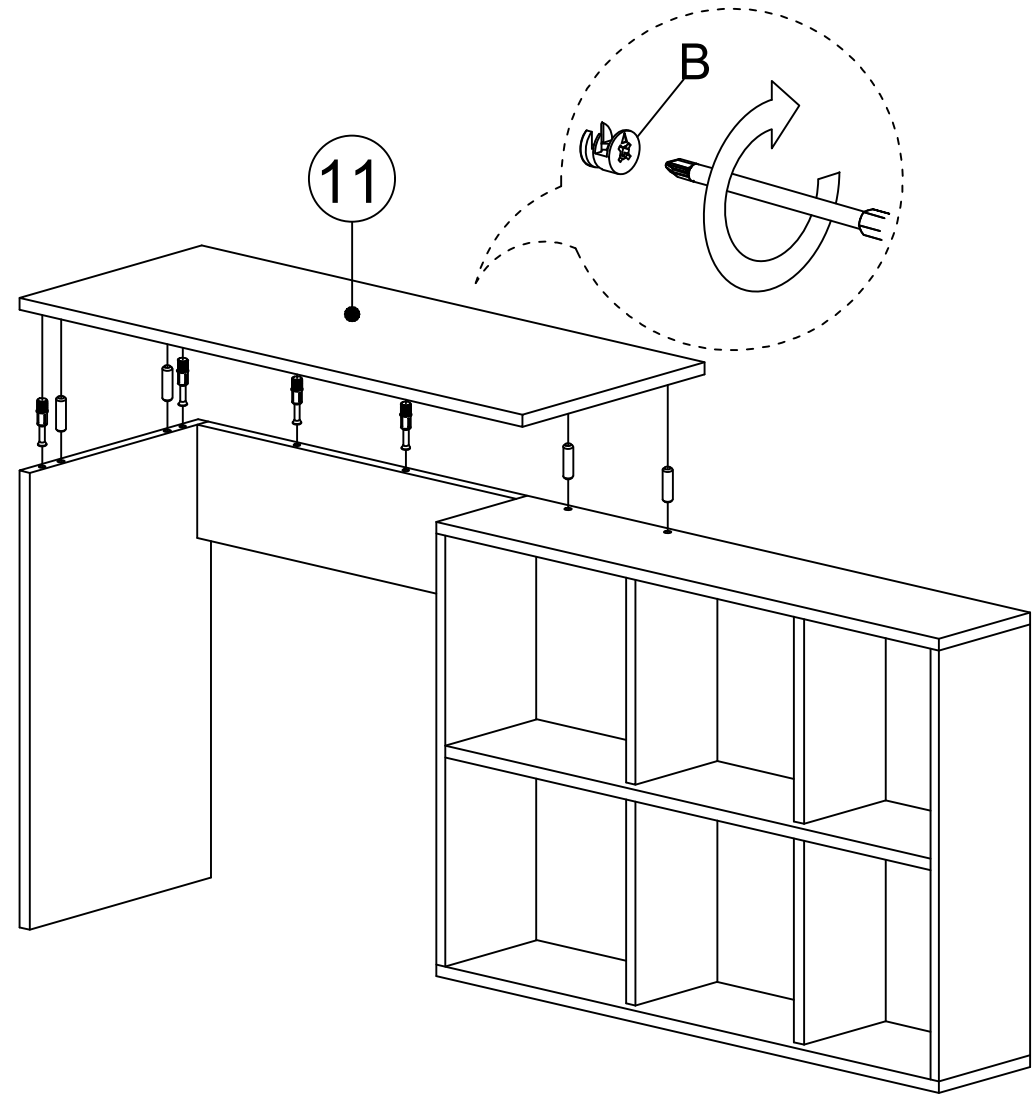

JACK

DECORMET

DEC0081 JACK

8

10

9

B

MATERIALS

					
A	B	C	D	AJ	F
18 PCS	18 PCS	18 PCS	26 PCS	PLASTIC JOINING	PLUG
					
L	AK	AI	G	E	
5x80 SCREW	WALL PLUG	L IRON MITER (COVERED)	3,5x18 SCREW	CABINET SCREW	

DEC0081 JACK

NO	NAME	PIECE	NO	İSİM	MİKTAR
1	MIDDLE PART	1 PC	1	KİTAPLIK ORTA TABLA	1 Adet
2	MIDDLE PART	2 PCS	2	KİT. ÜST DİKME	2 Adet
3	MIDDLE PART	2 PCS	3	KİT. ALT DİKME	2 Adet
4	MIDDLE PART	1 PC	4	KİT. SOL DİKME	1 Adet
5	MIDDLE PART	1 PC	5	KİT. SAĞ DİKME	1 Adet
6	BACK PART	1 PC	6	ARKALIK	1 Adet
7	BOTTOM PART	1 PC	7	ALT TABLA	1 Adet
8	TOP PART	1 PC	8	ÜST TABLA	1 Adet
9	BACK PANEL	1 PC	9	ARKA PANEL	1 Adet
10	TABLE LEG	1 PC	10	MASA AYAK	1 Adet
11	TABLE TOP PART	1 PC	11	MASA TABLA	1 Adet
12	SHELF	1 PC	12	RAF	1 Adet
13	SHELF/ MIDDLE PART	4 PCS	13	RAF DİKME	4 Adet