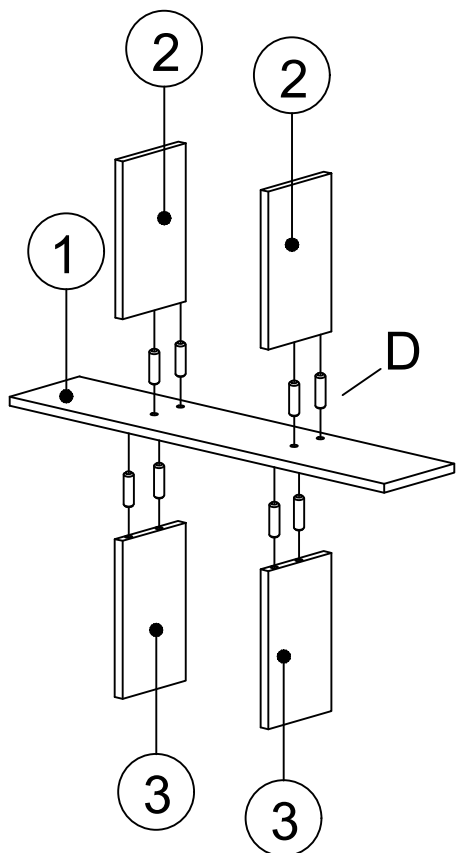

JACK

DECORMET

DEC0081 JACK

8

10

9

B

MATERIALS

					
A	B	C	D	AJ	F
18 PCS	18 PCS	18 PCS	26 PCS	PLASTIC JOINING	PLUG
					
L	AK	AI	G	E	
5x80 SCREW	WALL PLUG	L IRON MITER (COVERED)	3,5x18 SCREW	CABINET SCREW	

DEC0081 JACK

NO	NAME	PIECE	NO	İSİM	MİKTAR
1	MIDDLE PART	1 PC	1	KİTAPLIK ORTA TABLA	1 Adet
2	MIDDLE PART	2 PCS	2	KİT. ÜST DİKME	2 Adet
3	MIDDLE PART	2 PCS	3	KİT. ALT DİKME	2 Adet
4	MIDDLE PART	1 PC	4	KİT. SOL DİKME	1 Adet
5	MIDDLE PART	1 PC	5	KİT. SAĞ DİKME	1 Adet
6	BACK PART	1 PC	6	ARKALIK	1 Adet
7	BOTTOM PART	1 PC	7	ALT TABLA	1 Adet
8	TOP PART	1 PC	8	ÜST TABLA	1 Adet
9	BACK PANEL	1 PC	9	ARKA PANEL	1 Adet
10	TABLE LEG	1 PC	10	MASA AYAK	1 Adet
11	TABLE TOP PART	1 PC	11	MASA TABLA	1 Adet
12	SHELF	1 PC	12	RAF	1 Adet
13	SHELF/ MIDDLE PART	4 PCS	13	RAF DİKME	4 Adet