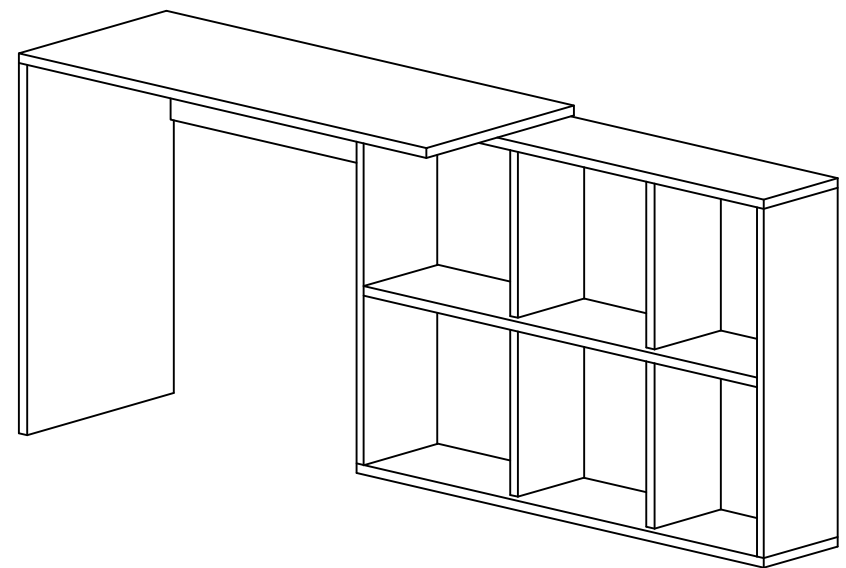

JACK

DECORMET

DEC0081 JACK

8

10

9

B

MATERIALS

					
A	B	C	D	AJ	F
18 PCS	18 PCS	18 PCS	26 PCS	PLASTIC JOINING	PLUG
					
L	AK	AI	G	E	
5x80 SCREW	WALL PLUG	L IRON MITER (COVERED)	3,5x18 SCREW	CABINET SCREW	

DEC0081 JACK

NO	NAME	PIECE	NO	İSİM	MİKTAR
1	MIDDLE PART	1 PC	1	KİTAPLIK ORTA TABLA	1 Adet
2	MIDDLE PART	2 PCS	2	KİT. ÜST DİKME	2 Adet
3	MIDDLE PART	2 PCS	3	KİT. ALT DİKME	2 Adet
4	MIDDLE PART	1 PC	4	KİT. SOL DİKME	1 Adet
5	MIDDLE PART	1 PC	5	KİT. SAĞ DİKME	1 Adet
6	BACK PART	1 PC	6	ARKALIK	1 Adet
7	BOTTOM PART	1 PC	7	ALT TABLA	1 Adet
8	TOP PART	1 PC	8	ÜST TABLA	1 Adet
9	BACK PANEL	1 PC	9	ARKA PANEL	1 Adet
10	TABLE LEG	1 PC	10	MASA AYAK	1 Adet
11	TABLE TOP PART	1 PC	11	MASA TABLA	1 Adet
12	SHELF	1 PC	12	RAF	1 Adet
13	SHELF/ MIDDLE PART	4 PCS	13	RAF DİKME	4 Adet