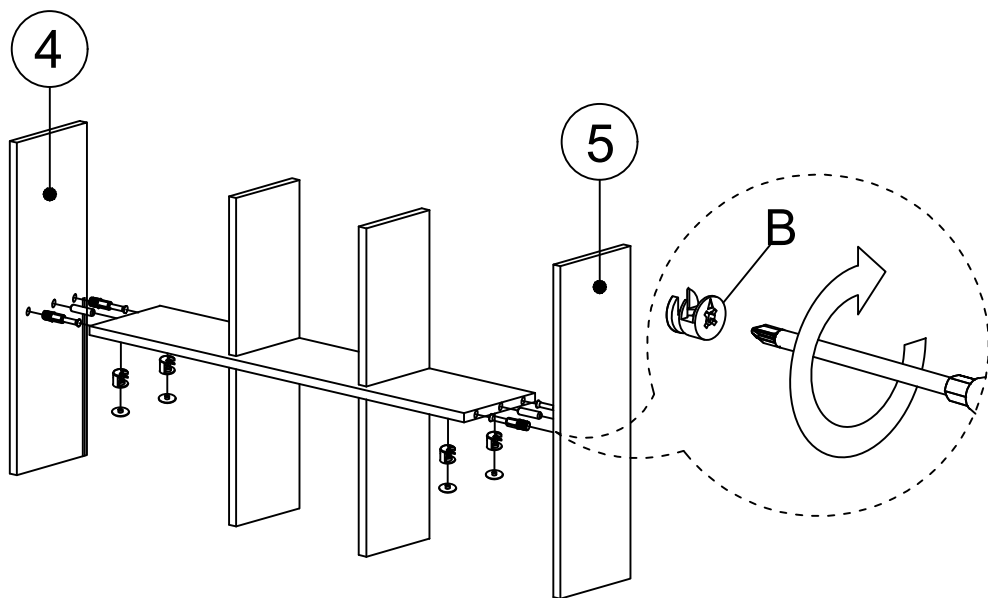

JACK

DECORMET

DEC0081 JACK

8

10

9

B

MATERIALS

					
A	B	C	D	AJ	F
18 PCS	18 PCS	18 PCS	26 PCS	PLASTIC JOINING	PLUG
					
L	AK	AI	G	E	
5x80 SCREW	WALL PLUG	L IRON MITER (COVERED)	3,5x18 SCREW	CABINET SCREW	

DEC0081 JACK

NO	NAME	PIECE	NO	İSİM	MİKTAR
1	MIDDLE PART	1 PC	1	KİTAPLIK ORTA TABLA	1 Adet
2	MIDDLE PART	2 PCS	2	KİT. ÜST DİKME	2 Adet
3	MIDDLE PART	2 PCS	3	KİT. ALT DİKME	2 Adet
4	MIDDLE PART	1 PC	4	KİT. SOL DİKME	1 Adet
5	MIDDLE PART	1 PC	5	KİT. SAĞ DİKME	1 Adet
6	BACK PART	1 PC	6	ARKALIK	1 Adet
7	BOTTOM PART	1 PC	7	ALT TABLA	1 Adet
8	TOP PART	1 PC	8	ÜST TABLA	1 Adet
9	BACK PANEL	1 PC	9	ARKA PANEL	1 Adet
10	TABLE LEG	1 PC	10	MASA AYAK	1 Adet
11	TABLE TOP PART	1 PC	11	MASA TABLA	1 Adet
12	SHELF	1 PC	12	RAF	1 Adet
13	SHELF/ MIDDLE PART	4 PCS	13	RAF DİKME	4 Adet