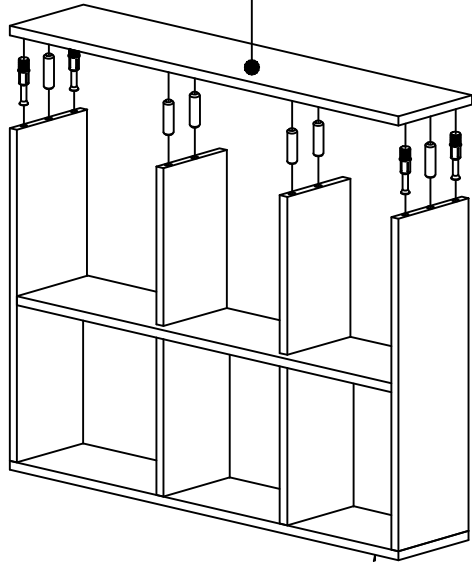

JACK

DECORMET

DEC0081 JACK

8

10

9

B

MATERIALS

					
A	B	C	D	AJ	F
18 PCS	18 PCS	18 PCS	26 PCS	PLASTIC JOINING	PLUG
					
L	AK	AI	G	E	
5x80 SCREW	WALL PLUG	L IRON MITER (COVERED)	3,5x18 SCREW	CABINET SCREW	

DEC0081 JACK

NO	NAME	PIECE	NO	İSİM	MİKTAR
1	MIDDLE PART	1 PC	1	KİTAPLIK ORTA TABLA	1 Adet
2	MIDDLE PART	2 PCS	2	KİT. ÜST DİKME	2 Adet
3	MIDDLE PART	2 PCS	3	KİT. ALT DİKME	2 Adet
4	MIDDLE PART	1 PC	4	KİT. SOL DİKME	1 Adet
5	MIDDLE PART	1 PC	5	KİT. SAĞ DİKME	1 Adet
6	BACK PART	1 PC	6	ARKALIK	1 Adet
7	BOTTOM PART	1 PC	7	ALT TABLA	1 Adet
8	TOP PART	1 PC	8	ÜST TABLA	1 Adet
9	BACK PANEL	1 PC	9	ARKA PANEL	1 Adet
10	TABLE LEG	1 PC	10	MASA AYAK	1 Adet
11	TABLE TOP PART	1 PC	11	MASA TABLA	1 Adet
12	SHELF	1 PC	12	RAF	1 Adet
13	SHELF/ MIDDLE PART	4 PCS	13	RAF DİKME	4 Adet