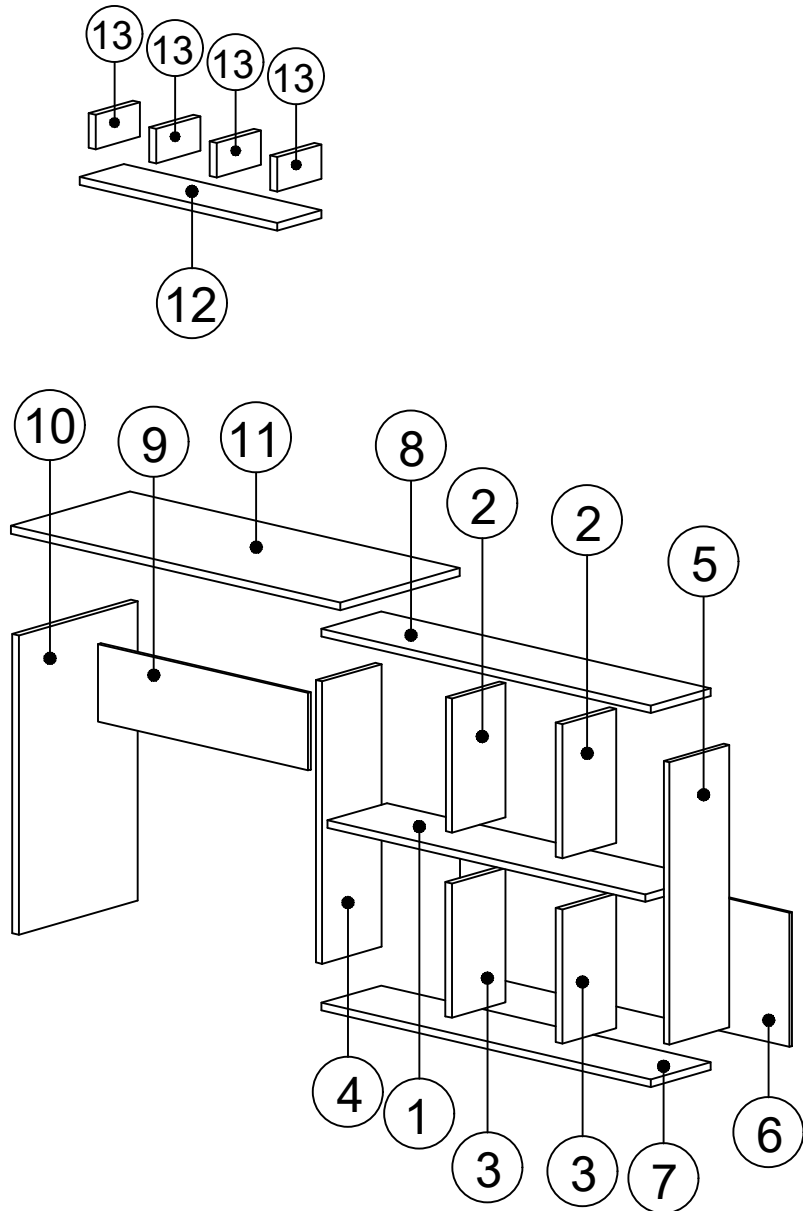

JACK

DECORMET

DEC0081 JACK

8

10

9

B

MATERIALS

					
A	B	C	D	AJ	F
18 PCS	18 PCS	18 PCS	26 PCS	PLASTIC JOINING	PLUG
					
L	AK	AI	G	E	
5x80 SCREW	WALL PLUG	L IRON MITER (COVERED)	3,5x18 SCREW	CABINET SCREW	

DEC0081 JACK

NO	NAME	PIECE	NO	İSİM	MİKTAR
1	MIDDLE PART	1 PC	1	KİTAPLIK ORTA TABLA	1 Adet
2	MIDDLE PART	2 PCS	2	KİT. ÜST DİKME	2 Adet
3	MIDDLE PART	2 PCS	3	KİT. ALT DİKME	2 Adet
4	MIDDLE PART	1 PC	4	KİT. SOL DİKME	1 Adet
5	MIDDLE PART	1 PC	5	KİT. SAĞ DİKME	1 Adet
6	BACK PART	1 PC	6	ARKALIK	1 Adet
7	BOTTOM PART	1 PC	7	ALT TABLA	1 Adet
8	TOP PART	1 PC	8	ÜST TABLA	1 Adet
9	BACK PANEL	1 PC	9	ARKA PANEL	1 Adet
10	TABLE LEG	1 PC	10	MASA AYAK	1 Adet
11	TABLE TOP PART	1 PC	11	MASA TABLA	1 Adet
12	SHELF	1 PC	12	RAF	1 Adet
13	SHELF/ MIDDLE PART	4 PCS	13	RAF DİKME	4 Adet