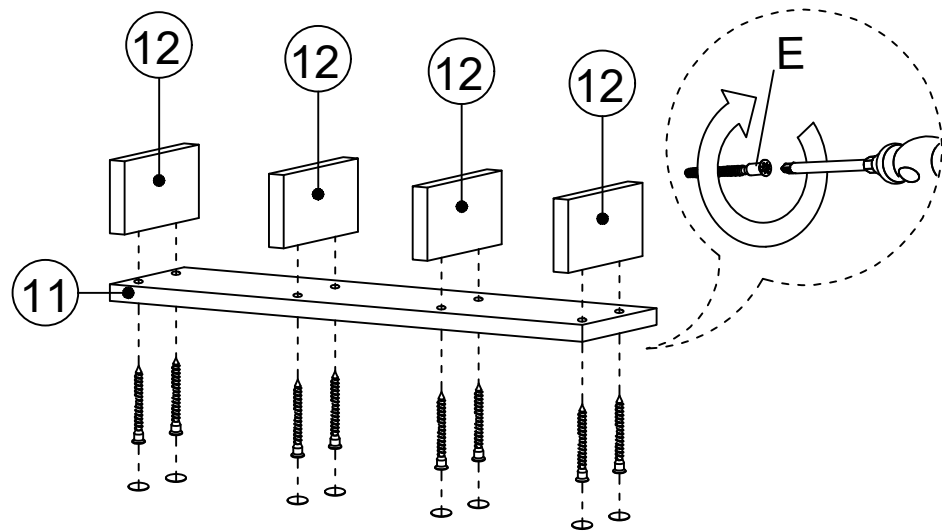

JACK

DECORMET

DEC0081 JACK

8

10

9

B

MATERIALS

					
A	B	C	D	AJ	F
18 PCS	18 PCS	18 PCS	26 PCS	PLASTIC JOINING	PLUG
					
L	AK	AI	G	E	
5x80 SCREW	WALL PLUG	L IRON MITER (COVERED)	3,5x18 SCREW	CABINET SCREW	

DEC0081 JACK

NO	NAME	PIECE	NO	İSİM	MİKTAR
1	MIDDLE PART	1 PC	1	KİTAPLIK ORTA TABLA	1 Adet
2	MIDDLE PART	2 PCS	2	KİT. ÜST DİKME	2 Adet
3	MIDDLE PART	2 PCS	3	KİT. ALT DİKME	2 Adet
4	MIDDLE PART	1 PC	4	KİT. SOL DİKME	1 Adet
5	MIDDLE PART	1 PC	5	KİT. SAĞ DİKME	1 Adet
6	BACK PART	1 PC	6	ARKALIK	1 Adet
7	BOTTOM PART	1 PC	7	ALT TABLA	1 Adet
8	TOP PART	1 PC	8	ÜST TABLA	1 Adet
9	BACK PANEL	1 PC	9	ARKA PANEL	1 Adet
10	TABLE LEG	1 PC	10	MASA AYAK	1 Adet
11	TABLE TOP PART	1 PC	11	MASA TABLA	1 Adet
12	SHELF	1 PC	12	RAF	1 Adet
13	SHELF/ MIDDLE PART	4 PCS	13	RAF DİKME	4 Adet