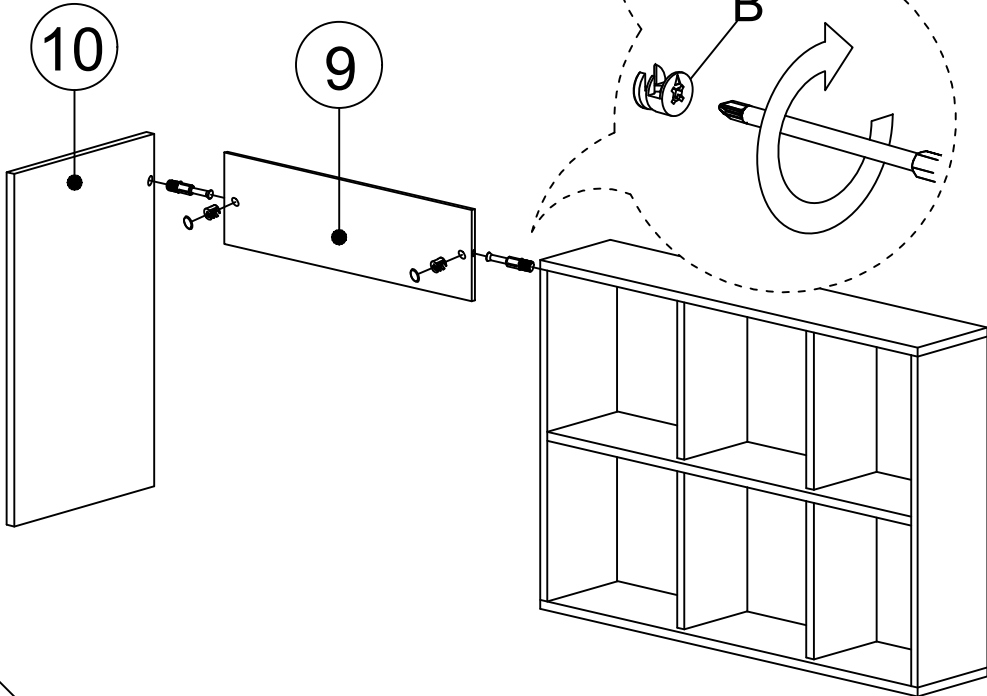

JACK

DECORMET

DEC0081 JACK

8

10

9

B

MATERIALS

					
A	B	C	D	AJ	F
18 PCS	18 PCS	18 PCS	26 PCS	PLASTIC JOINING	PLUG
					
L	AK	AI	G	E	
5x80 SCREW	WALL PLUG	L IRON MITER (COVERED)	3,5x18 SCREW	CABINET SCREW	

DEC0081 JACK

NO	NAME	PIECE	NO	İSİM	MİKTAR
1	MIDDLE PART	1 PC	1	KİTAPLIK ORTA TABLA	1 Adet
2	MIDDLE PART	2 PCS	2	KİT. ÜST DİKME	2 Adet
3	MIDDLE PART	2 PCS	3	KİT. ALT DİKME	2 Adet
4	MIDDLE PART	1 PC	4	KİT. SOL DİKME	1 Adet
5	MIDDLE PART	1 PC	5	KİT. SAĞ DİKME	1 Adet
6	BACK PART	1 PC	6	ARKALIK	1 Adet
7	BOTTOM PART	1 PC	7	ALT TABLA	1 Adet
8	TOP PART	1 PC	8	ÜST TABLA	1 Adet
9	BACK PANEL	1 PC	9	ARKA PANEL	1 Adet
10	TABLE LEG	1 PC	10	MASA AYAK	1 Adet
11	TABLE TOP PART	1 PC	11	MASA TABLA	1 Adet
12	SHELF	1 PC	12	RAF	1 Adet
13	SHELF/ MIDDLE PART	4 PCS	13	RAF DİKME	4 Adet