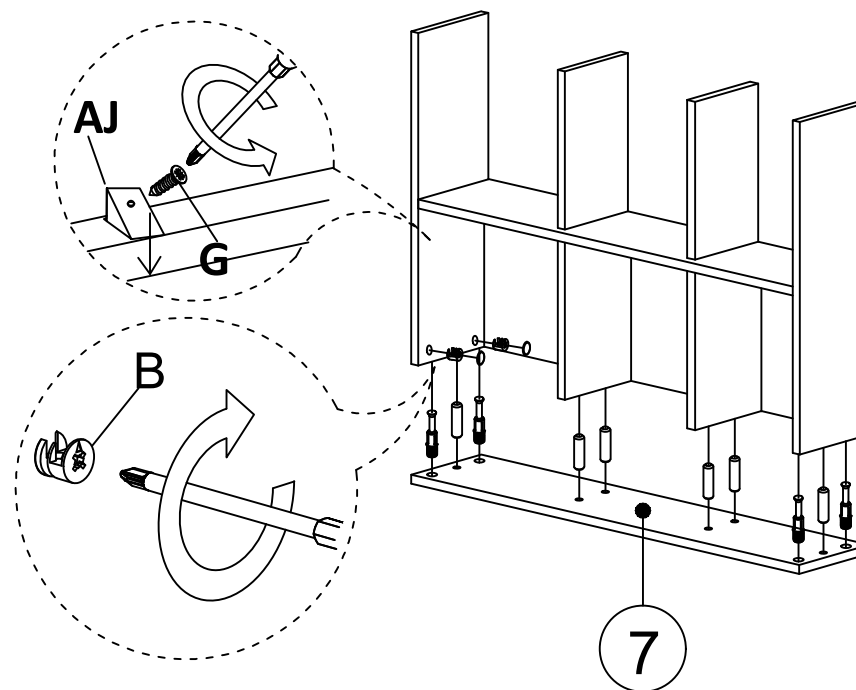

JACK

DECORMET

DEC0081 JACK

8

10

9

B

MATERIALS

					
A	B	C	D	AJ	F
18 PCS	18 PCS	18 PCS	26 PCS	PLASTIC JOINING	PLUG
					
L	AK	AI	G	E	
5x80 SCREW	WALL PLUG	L IRON MITER (COVERED)	3,5x18 SCREW	CABINET SCREW	

DEC0081 JACK

NO	NAME	PIECE	NO	İSİM	MİKTAR
1	MIDDLE PART	1 PC	1	KİTAPLIK ORTA TABLA	1 Adet
2	MIDDLE PART	2 PCS	2	KİT. ÜST DİKME	2 Adet
3	MIDDLE PART	2 PCS	3	KİT. ALT DİKME	2 Adet
4	MIDDLE PART	1 PC	4	KİT. SOL DİKME	1 Adet
5	MIDDLE PART	1 PC	5	KİT. SAĞ DİKME	1 Adet
6	BACK PART	1 PC	6	ARKALIK	1 Adet
7	BOTTOM PART	1 PC	7	ALT TABLA	1 Adet
8	TOP PART	1 PC	8	ÜST TABLA	1 Adet
9	BACK PANEL	1 PC	9	ARKA PANEL	1 Adet
10	TABLE LEG	1 PC	10	MASA AYAK	1 Adet
11	TABLE TOP PART	1 PC	11	MASA TABLA	1 Adet
12	SHELF	1 PC	12	RAF	1 Adet
13	SHELF/ MIDDLE PART	4 PCS	13	RAF DİKME	4 Adet