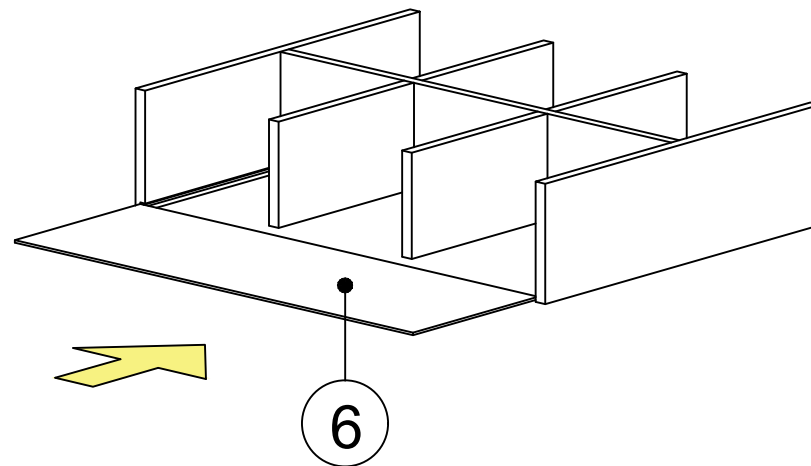

JACK

DECORMET

DEC0081 JACK

8

10

9

B

MATERIALS

					
A	B	C	D	AJ	F
18 PCS	18 PCS	18 PCS	26 PCS	PLASTIC JOINING	PLUG
					
L	AK	AI	G	E	
5x80 SCREW	WALL PLUG	L IRON MITER (COVERED)	3,5x18 SCREW	CABINET SCREW	

DEC0081 JACK

NO	NAME	PIECE	NO	İSİM	MİKTAR
1	MIDDLE PART	1 PC	1	KİTAPLIK ORTA TABLA	1 Adet
2	MIDDLE PART	2 PCS	2	KİT. ÜST DİKME	2 Adet
3	MIDDLE PART	2 PCS	3	KİT. ALT DİKME	2 Adet
4	MIDDLE PART	1 PC	4	KİT. SOL DİKME	1 Adet
5	MIDDLE PART	1 PC	5	KİT. SAĞ DİKME	1 Adet
6	BACK PART	1 PC	6	ARKALIK	1 Adet
7	BOTTOM PART	1 PC	7	ALT TABLA	1 Adet
8	TOP PART	1 PC	8	ÜST TABLA	1 Adet
9	BACK PANEL	1 PC	9	ARKA PANEL	1 Adet
10	TABLE LEG	1 PC	10	MASA AYAK	1 Adet
11	TABLE TOP PART	1 PC	11	MASA TABLA	1 Adet
12	SHELF	1 PC	12	RAF	1 Adet
13	SHELF/ MIDDLE PART	4 PCS	13	RAF DİKME	4 Adet