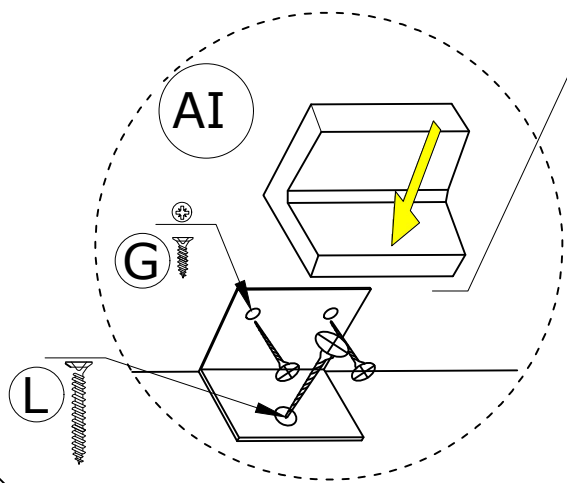

JACK

DECORMET

DEC0081 JACK

8

10

9

B

MATERIALS

					
A	B	C	D	AJ	F
18 PCS	18 PCS	18 PCS	26 PCS	PLASTIC JOINING	PLUG
					
L	AK	AI	G	E	
5x80 SCREW	WALL PLUG	L IRON MITER (COVERED)	3,5x18 SCREW	CABINET SCREW	

DEC0081 JACK

NO	NAME	PIECE	NO	İSİM	MİKTAR
1	MIDDLE PART	1 PC	1	KİTAPLIK ORTA TABLA	1 Adet
2	MIDDLE PART	2 PCS	2	KİT. ÜST DİKME	2 Adet
3	MIDDLE PART	2 PCS	3	KİT. ALT DİKME	2 Adet
4	MIDDLE PART	1 PC	4	KİT. SOL DİKME	1 Adet
5	MIDDLE PART	1 PC	5	KİT. SAĞ DİKME	1 Adet
6	BACK PART	1 PC	6	ARKALIK	1 Adet
7	BOTTOM PART	1 PC	7	ALT TABLA	1 Adet
8	TOP PART	1 PC	8	ÜST TABLA	1 Adet
9	BACK PANEL	1 PC	9	ARKA PANEL	1 Adet
10	TABLE LEG	1 PC	10	MASA AYAK	1 Adet
11	TABLE TOP PART	1 PC	11	MASA TABLA	1 Adet
12	SHELF	1 PC	12	RAF	1 Adet
13	SHELF/ MIDDLE PART	4 PCS	13	RAF DİKME	4 Adet