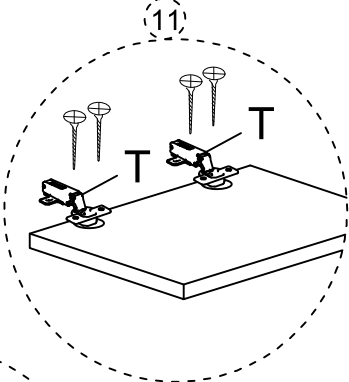

DEC0025 TRESS

MATERIALS

 X 16 A MINIFIX GIB	 X 16 B MINIFIX BODY	 X 16 C MIN.STOPPER	 X 16 D DOWEL	 X 48 G 3,5 x 18 SCREW	 X 2 U HINGE
 X 10 EV 4x35 SCREW	 X 5 BN 250mm PVC LEG	 X 4 S HINGE (Crank 0)	 X 4 T HINGE (Crank 7)	 X 4 AH SHELF BUTTON	 X 8 AJ PLASTIC JOINING

DEC0025 TRESS

NO	NAME	PIECE	NO	İSİM	ADET
1	BOTTOM PART	1 PC	1	ALT TABLA	1 ADET
2	LEFT PART	1 PC	2	SOL YAN	1 ADET
3	FIXED SHELF	1 PC	3	SABİT RAF	1 ADET
4	COVER PART	1 PC	4	DÜŞER KAPAK	1 ADET
5	MIDDLE PART	1 PC	5	UZUN ORTA DİKME	1 ADET
6	FIXED SHELF	1 PC	6	SABİT RAF	1 ADET
7	RIGHT PARTS	1 PC	7	SAĞ YAN	1 ADET
8	BOTTOM BACK PART	1 PC	8	ALT ARKALIK	1 ADET
9	TOP BACK PART	1 PC	9	ÜST ARKALIK	1 ADET
10	TOP PART	1 PC	10	ÜST TABLA	1 ADET
11	COVER PARTS	2 PCS	11	KISA KAPAKLAR	2 ADET
12	COVER PARTS	2 PCS	12	UZUN KAPAKLAR	2 ADET