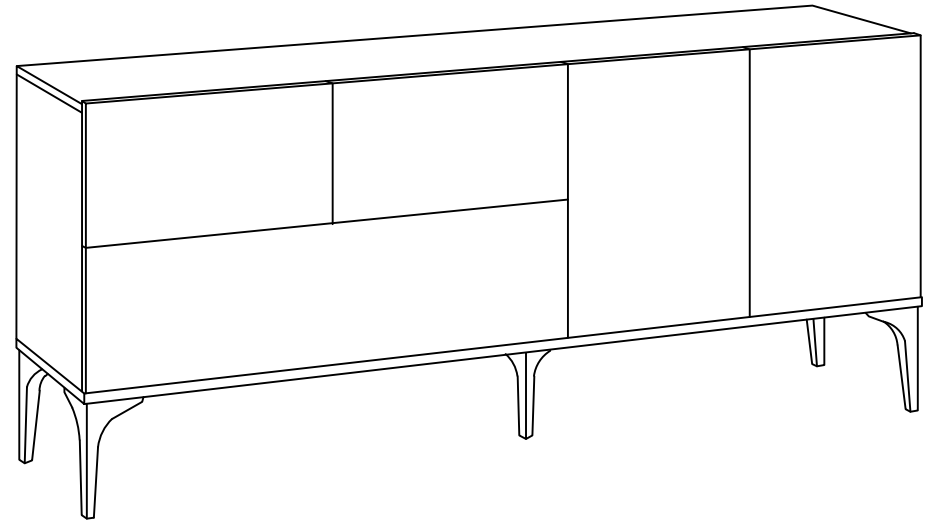

DEC0025 TRESS

MATERIALS

 X 16 A MINIFIX GIB	 X 16 B MINIFIX BODY	 X 16 C MIN.STOPPER	 X 16 D DOWEL	 X 48 G 3,5 x 18 SCREW	 X 2 U HINGE
 X 10 EV 4x35 SCREW	 X 5 BN 250mm PVC LEG	 X 4 S HINGE (Crank 0)	 X 4 T HINGE (Crank 7)	 X 4 AH SHELF BUTTON	 X 8 AJ PLASTIC JOINING

DEC0025 TRESS

NO	NAME	PIECE	NO	İSİM	ADET
1	BOTTOM PART	1 PC	1	ALT TABLA	1 ADET
2	LEFT PART	1 PC	2	SOL YAN	1 ADET
3	FIXED SHELF	1 PC	3	SABİT RAF	1 ADET
4	COVER PART	1 PC	4	DÜŞER KAPAK	1 ADET
5	MIDDLE PART	1 PC	5	UZUN ORTA DİKME	1 ADET
6	FIXED SHELF	1 PC	6	SABİT RAF	1 ADET
7	RIGHT PARTS	1 PC	7	SAĞ YAN	1 ADET
8	BOTTOM BACK PART	1 PC	8	ALT ARKALIK	1 ADET
9	TOP BACK PART	1 PC	9	ÜST ARKALIK	1 ADET
10	TOP PART	1 PC	10	ÜST TABLA	1 ADET
11	COVER PARTS	2 PCS	11	KISA KAPAKLAR	2 ADET
12	COVER PARTS	2 PCS	12	UZUN KAPAKLAR	2 ADET