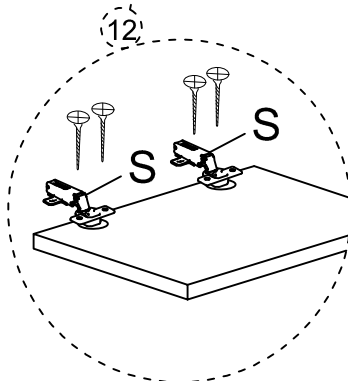

DEC0025 TRESS

MATERIALS

 X 16 A MINIFIX GIB	 X 16 B MINIFIX BODY	 X 16 C MIN.STOPPER	 X 16 D DOWEL	 X 48 G 3,5 x 18 SCREW	 X 2 U HINGE
 X 10 EV 4x35 SCREW	 X 5 BN 250mm PVC LEG	 X 4 S HINGE (Crank 0)	 X 4 T HINGE (Crank 7)	 X 4 AH SHELF BUTTON	 X 8 AJ PLASTIC JOINING

DEC0025 TRESS

NO	NAME	PIECE	NO	İSİM	ADET
1	BOTTOM PART	1 PC	1	ALT TABLA	1 ADET
2	LEFT PART	1 PC	2	SOL YAN	1 ADET
3	FIXED SHELF	1 PC	3	SABİT RAF	1 ADET
4	COVER PART	1 PC	4	DÜŞER KAPAK	1 ADET
5	MIDDLE PART	1 PC	5	UZUN ORTA DİKME	1 ADET
6	FIXED SHELF	1 PC	6	SABİT RAF	1 ADET
7	RIGHT PARTS	1 PC	7	SAĞ YAN	1 ADET
8	BOTTOM BACK PART	1 PC	8	ALT ARKALIK	1 ADET
9	TOP BACK PART	1 PC	9	ÜST ARKALIK	1 ADET
10	TOP PART	1 PC	10	ÜST TABLA	1 ADET
11	COVER PARTS	2 PCS	11	KISA KAPAKLAR	2 ADET
12	COVER PARTS	2 PCS	12	UZUN KAPAKLAR	2 ADET