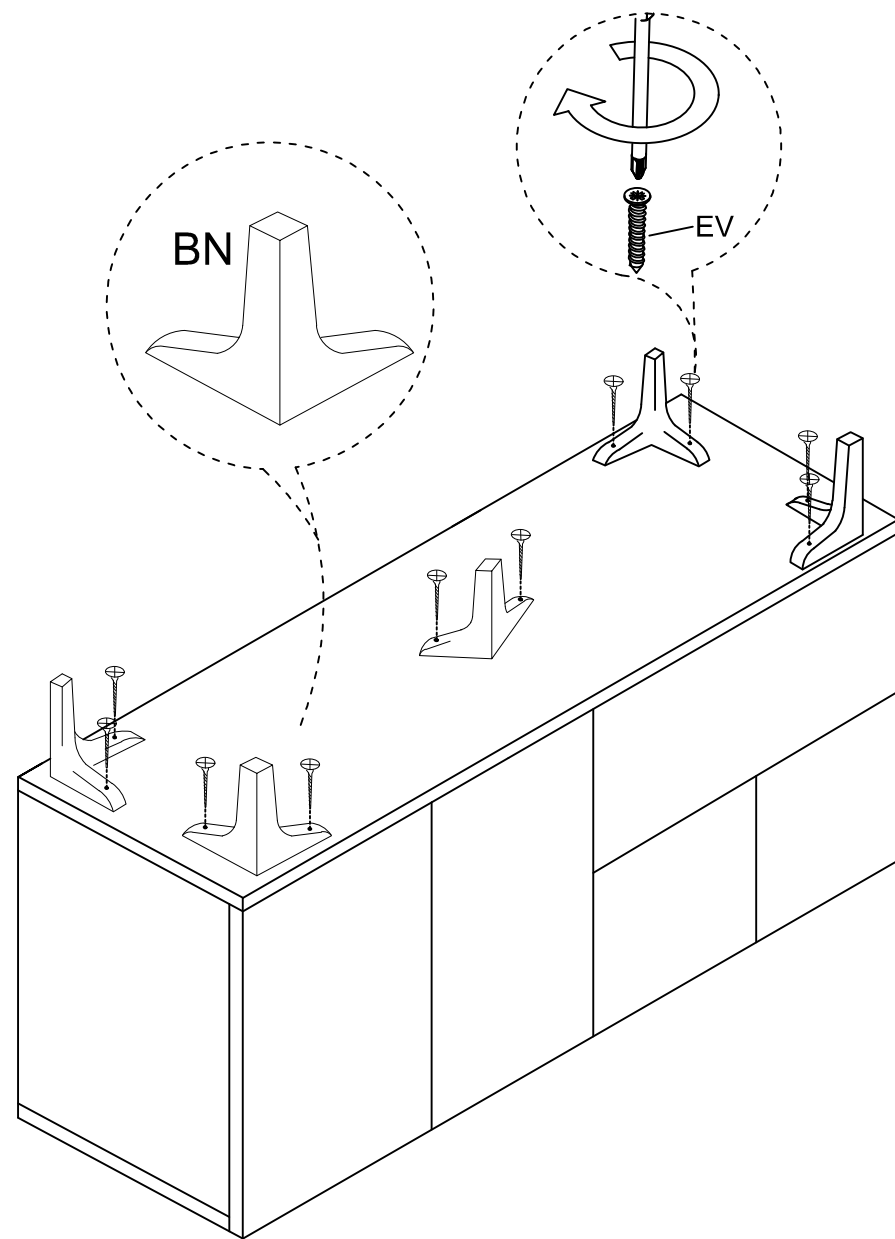

DEC0025 TRESS

MATERIALS

 X 16 A MINIFIX GIB	 X 16 B MINIFIX BODY	 X 16 C MIN.STOPPER	 X 16 D DOWEL	 X 48 G 3,5 x 18 SCREW	 X 2 U HINGE
 X 10 EV 4x35 SCREW	 X 5 BN 250mm PVC LEG	 X 4 S HINGE (Crank 0)	 X 4 T HINGE (Crank 7)	 X 4 AH SHELF BUTTON	 X 8 AJ PLASTIC JOINING

DEC0025 TRESS

NO	NAME	PIECE	NO	İSİM	ADET
1	BOTTOM PART	1 PC	1	ALT TABLA	1 ADET
2	LEFT PART	1 PC	2	SOL YAN	1 ADET
3	FIXED SHELF	1 PC	3	SABİT RAF	1 ADET
4	COVER PART	1 PC	4	DÜŞER KAPAK	1 ADET
5	MIDDLE PART	1 PC	5	UZUN ORTA DİKME	1 ADET
6	FIXED SHELF	1 PC	6	SABİT RAF	1 ADET
7	RIGHT PARTS	1 PC	7	SAĞ YAN	1 ADET
8	BOTTOM BACK PART	1 PC	8	ALT ARKALIK	1 ADET
9	TOP BACK PART	1 PC	9	ÜST ARKALIK	1 ADET
10	TOP PART	1 PC	10	ÜST TABLA	1 ADET
11	COVER PARTS	2 PCS	11	KISA KAPAKLAR	2 ADET
12	COVER PARTS	2 PCS	12	UZUN KAPAKLAR	2 ADET