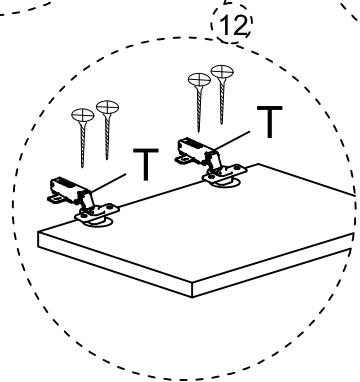

DEC0025 TRESS

MATERIALS

 X 16 A MINIFIX GIB	 X 16 B MINIFIX BODY	 X 16 C MIN.STOPPER	 X 16 D DOWEL	 X 48 G 3,5 x 18 SCREW	 X 2 U HINGE
 X 10 EV 4x35 SCREW	 X 5 BN 250mm PVC LEG	 X 4 S HINGE (Crank 0)	 X 4 T HINGE (Crank 7)	 X 4 AH SHELF BUTTON	 X 8 AJ PLASTIC JOINING

DEC0025 TRESS

NO	NAME	PIECE	NO	İSİM	ADET
1	BOTTOM PART	1 PC	1	ALT TABLA	1 ADET
2	LEFT PART	1 PC	2	SOL YAN	1 ADET
3	FIXED SHELF	1 PC	3	SABİT RAF	1 ADET
4	COVER PART	1 PC	4	DÜŞER KAPAK	1 ADET
5	MIDDLE PART	1 PC	5	UZUN ORTA DİKME	1 ADET
6	FIXED SHELF	1 PC	6	SABİT RAF	1 ADET
7	RIGHT PARTS	1 PC	7	SAĞ YAN	1 ADET
8	BOTTOM BACK PART	1 PC	8	ALT ARKALIK	1 ADET
9	TOP BACK PART	1 PC	9	ÜST ARKALIK	1 ADET
10	TOP PART	1 PC	10	ÜST TABLA	1 ADET
11	COVER PARTS	2 PCS	11	KISA KAPAKLAR	2 ADET
12	COVER PARTS	2 PCS	12	UZUN KAPAKLAR	2 ADET