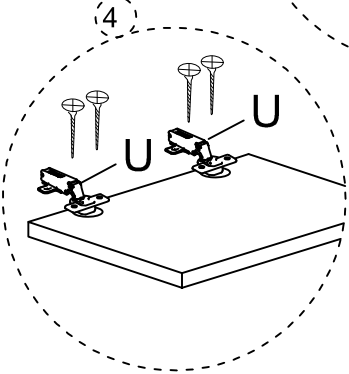

DEC0025 TRESS

MATERIALS

 X 16 A MINIFIX GIB	 X 16 B MINIFIX BODY	 X 16 C MIN.STOPPER	 X 16 D DOWEL	 X 48 G 3,5 x 18 SCREW	 X 2 U HINGE
 X 10 EV 4x35 SCREW	 X 5 BN 250mm PVC LEG	 X 4 S HINGE (Crank 0)	 X 4 T HINGE (Crank 7)	 X 4 AH SHELF BUTTON	 X 8 AJ PLASTIC JOINING

DEC0025 TRESS

NO	NAME	PIECE	NO	İSİM	ADET
1	BOTTOM PART	1 PC	1	ALT TABLA	1 ADET
2	LEFT PART	1 PC	2	SOL YAN	1 ADET
3	FIXED SHELF	1 PC	3	SABİT RAF	1 ADET
4	COVER PART	1 PC	4	DÜŞER KAPAK	1 ADET
5	MIDDLE PART	1 PC	5	UZUN ORTA DİKME	1 ADET
6	FIXED SHELF	1 PC	6	SABİT RAF	1 ADET
7	RIGHT PARTS	1 PC	7	SAĞ YAN	1 ADET
8	BOTTOM BACK PART	1 PC	8	ALT ARKALIK	1 ADET
9	TOP BACK PART	1 PC	9	ÜST ARKALIK	1 ADET
10	TOP PART	1 PC	10	ÜST TABLA	1 ADET
11	COVER PARTS	2 PCS	11	KISA KAPAKLAR	2 ADET
12	COVER PARTS	2 PCS	12	UZUN KAPAKLAR	2 ADET