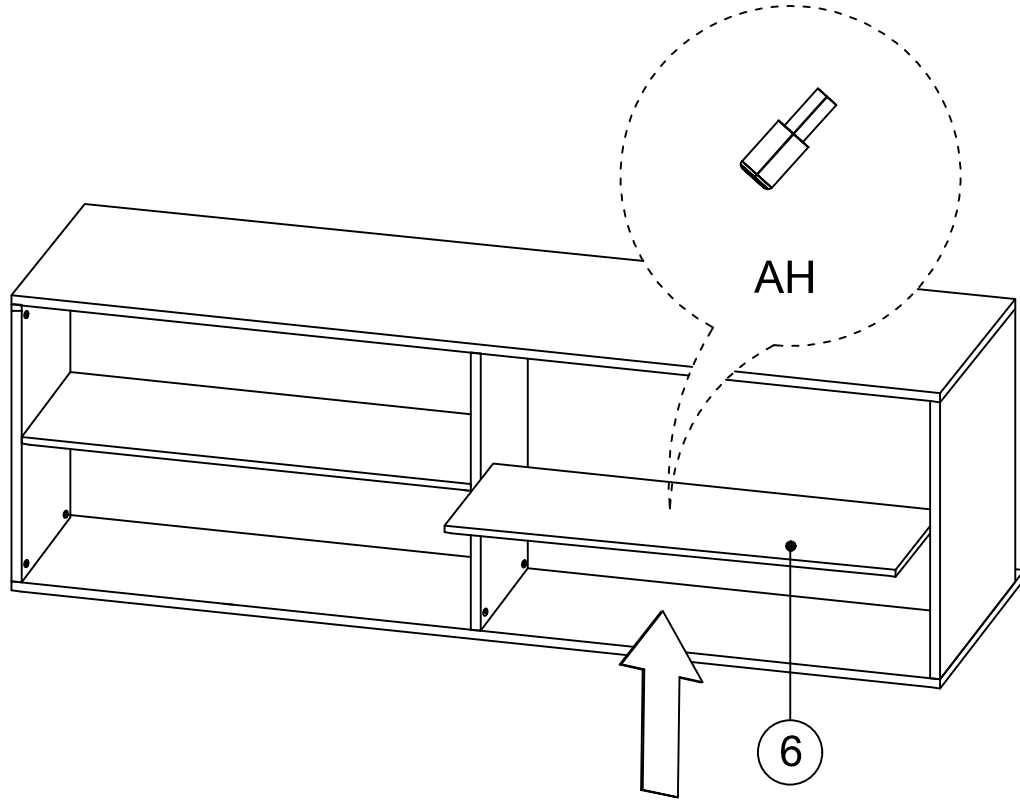

DEC0025 TRESS

MATERIALS

 X 16 A MINIFIX GIB	 X 16 B MINIFIX BODY	 X 16 C MIN.STOPPER	 X 16 D DOWEL	 X 48 G 3,5 x 18 SCREW	 X 2 U HINGE
 X 10 EV 4x35 SCREW	 X 5 BN 250mm PVC LEG	 X 4 S HINGE (Crank 0)	 X 4 T HINGE (Crank 7)	 X 4 AH SHELF BUTTON	 X 8 AJ PLASTIC JOINING

DEC0025 TRESS

NO	NAME	PIECE	NO	İSİM	ADET
1	BOTTOM PART	1 PC	1	ALT TABLA	1 ADET
2	LEFT PART	1 PC	2	SOL YAN	1 ADET
3	FIXED SHELF	1 PC	3	SABİT RAF	1 ADET
4	COVER PART	1 PC	4	DÜŞER KAPAK	1 ADET
5	MIDDLE PART	1 PC	5	UZUN ORTA DİKME	1 ADET
6	FIXED SHELF	1 PC	6	SABİT RAF	1 ADET
7	RIGHT PARTS	1 PC	7	SAĞ YAN	1 ADET
8	BOTTOM BACK PART	1 PC	8	ALT ARKALIK	1 ADET
9	TOP BACK PART	1 PC	9	ÜST ARKALIK	1 ADET
10	TOP PART	1 PC	10	ÜST TABLA	1 ADET
11	COVER PARTS	2 PCS	11	KISA KAPAKLAR	2 ADET
12	COVER PARTS	2 PCS	12	UZUN KAPAKLAR	2 ADET