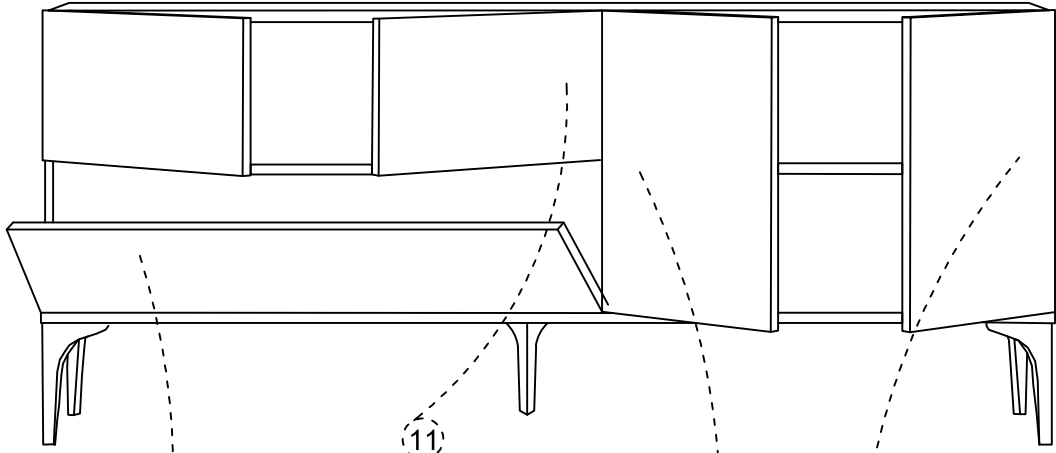

DEC0025 TRESS

MATERIALS

 X 16 A MINIFIX GIB	 X 16 B MINIFIX BODY	 X 16 C MIN.STOPPER	 X 16 D DOWEL	 X 48 G 3,5 x 18 SCREW	 X 2 U HINGE
 X 10 EV 4x35 SCREW	 X 5 BN 250mm PVC LEG	 X 4 S HINGE (Crank 0)	 X 4 T HINGE (Crank 7)	 X 4 AH SHELF BUTTON	 X 8 AJ PLASTIC JOINING

DEC0025 TRESS

NO	NAME	PIECE	NO	İSİM	ADET
1	BOTTOM PART	1 PC	1	ALT TABLA	1 ADET
2	LEFT PART	1 PC	2	SOL YAN	1 ADET
3	FIXED SHELF	1 PC	3	SABİT RAF	1 ADET
4	COVER PART	1 PC	4	DÜŞER KAPAK	1 ADET
5	MIDDLE PART	1 PC	5	UZUN ORTA DİKME	1 ADET
6	FIXED SHELF	1 PC	6	SABİT RAF	1 ADET
7	RIGHT PARTS	1 PC	7	SAĞ YAN	1 ADET
8	BOTTOM BACK PART	1 PC	8	ALT ARKALIK	1 ADET
9	TOP BACK PART	1 PC	9	ÜST ARKALIK	1 ADET
10	TOP PART	1 PC	10	ÜST TABLA	1 ADET
11	COVER PARTS	2 PCS	11	KISA KAPAKLAR	2 ADET
12	COVER PARTS	2 PCS	12	UZUN KAPAKLAR	2 ADET