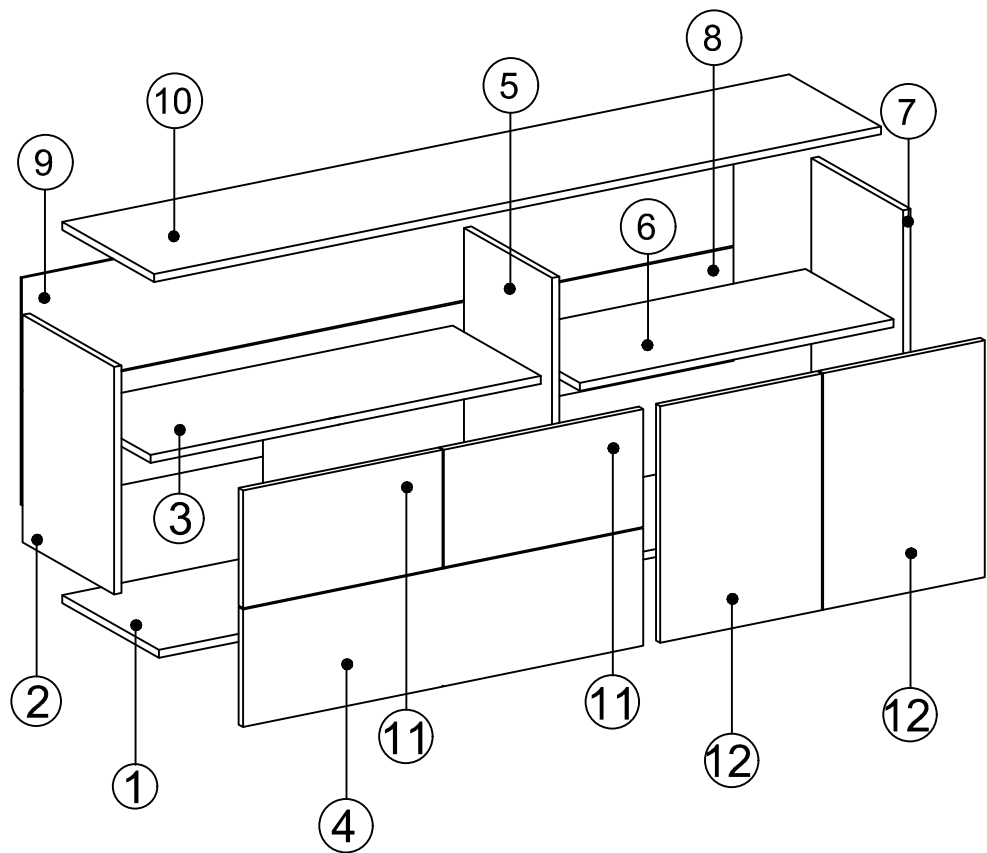

DEC0025 TRESS

MATERIALS

 X 16 A MINIFIX GIB	 X 16 B MINIFIX BODY	 X 16 C MIN.STOPPER	 X 16 D DOWEL	 X 48 G 3,5 x 18 SCREW	 X 2 U HINGE
 X 10 EV 4x35 SCREW	 X 5 BN 250mm PVC LEG	 X 4 S HINGE (Crank 0)	 X 4 T HINGE (Crank 7)	 X 4 AH SHELF BUTTON	 X 8 AJ PLASTIC JOINING

DEC0025 TRESS

NO	NAME	PIECE	NO	İSİM	ADET
1	BOTTOM PART	1 PC	1	ALT TABLA	1 ADET
2	LEFT PART	1 PC	2	SOL YAN	1 ADET
3	FIXED SHELF	1 PC	3	SABİT RAF	1 ADET
4	COVER PART	1 PC	4	DÜŞER KAPAK	1 ADET
5	MIDDLE PART	1 PC	5	UZUN ORTA DİKME	1 ADET
6	FIXED SHELF	1 PC	6	SABİT RAF	1 ADET
7	RIGHT PARTS	1 PC	7	SAĞ YAN	1 ADET
8	BOTTOM BACK PART	1 PC	8	ALT ARKALIK	1 ADET
9	TOP BACK PART	1 PC	9	ÜST ARKALIK	1 ADET
10	TOP PART	1 PC	10	ÜST TABLA	1 ADET
11	COVER PARTS	2 PCS	11	KISA KAPAKLAR	2 ADET
12	COVER PARTS	2 PCS	12	UZUN KAPAKLAR	2 ADET