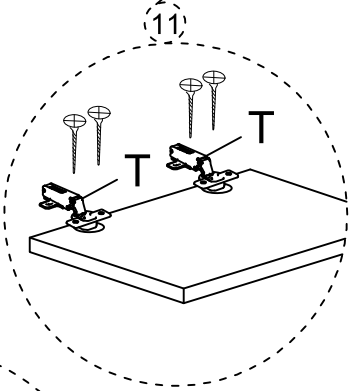

DEC0025 TRESS

DECORMET

MATERIALS

 X 16 A MINIFIX GIB	 X 16 B MINIFIX BODY	 X 16 C MIN.STOPPER	 X 16 D DOWEL	 X 48 G 3,5 x 18 SCREW	 X 2 U HINGE
 X 10 EV 4x35 SCREW	 X 5 BN 250mm PVC LEG	 X 4 S HINGE (Crank 0)	 X 4 T HINGE (Crank 7)	 X 4 AH SHELF BUTTON	 X 8 AJ PLASTIC JOINING

DEC0025 TRESS

NO	NAME	PIECE	NO	İSİM	ADET
1	BOTTOM PART	1 PC	1	ALT TABLA	1 ADET
2	LEFT PART	1 PC	2	SOL YAN	1 ADET
3	FIXED SHELF	1 PC	3	SABİT RAF	1 ADET
4	COVER PART	1 PC	4	DÜŞER KAPAK	1 ADET
5	MIDDLE PART	1 PC	5	UZUN ORTA DİKME	1 ADET
6	FIXED SHELF	1 PC	6	SABİT RAF	1 ADET
7	RIGHT PARTS	1 PC	7	SAĞ YAN	1 ADET
8	BOTTOM BACK PART	1 PC	8	ALT ARKALIK	1 ADET
9	TOP BACK PART	1 PC	9	ÜST ARKALIK	1 ADET
10	TOP PART	1 PC	10	ÜST TABLA	1 ADET
11	COVER PARTS	2 PCS	11	KISA KAPAKLAR	2 ADET
12	COVER PARTS	2 PCS	12	UZUN KAPAKLAR	2 ADET