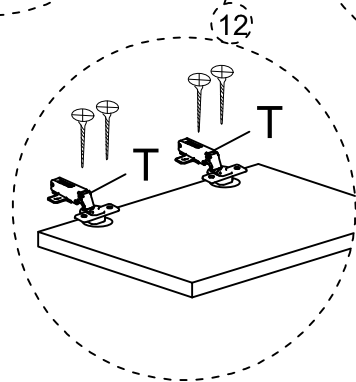

DEC0025 TRESS

DECORMET

MATERIALS

 X 16 A MINIFIX GIB	 X 16 B MINIFIX BODY	 X 16 C MIN.STOPPER	 X 16 D DOWEL	 X 48 G 3,5 x 18 SCREW	 X 2 U HINGE
 X 10 EV 4x35 SCREW	 X 5 BN 250mm PVC LEG	 X 4 S HINGE (Crank 0)	 X 4 T HINGE (Crank 7)	 X 4 AH SHELF BUTTON	 X 8 AJ PLASTIC JOINING

DEC0025 TRESS

NO	NAME	PIECE	NO	İSİM	ADET
1	BOTTOM PART	1 PC	1	ALT TABLA	1 ADET
2	LEFT PART	1 PC	2	SOL YAN	1 ADET
3	FIXED SHELF	1 PC	3	SABİT RAF	1 ADET
4	COVER PART	1 PC	4	DÜŞER KAPAK	1 ADET
5	MIDDLE PART	1 PC	5	UZUN ORTA DİKME	1 ADET
6	FIXED SHELF	1 PC	6	SABİT RAF	1 ADET
7	RIGHT PARTS	1 PC	7	SAĞ YAN	1 ADET
8	BOTTOM BACK PART	1 PC	8	ALT ARKALIK	1 ADET
9	TOP BACK PART	1 PC	9	ÜST ARKALIK	1 ADET
10	TOP PART	1 PC	10	ÜST TABLA	1 ADET
11	COVER PARTS	2 PCS	11	KISA KAPAKLAR	2 ADET
12	COVER PARTS	2 PCS	12	UZUN KAPAKLAR	2 ADET