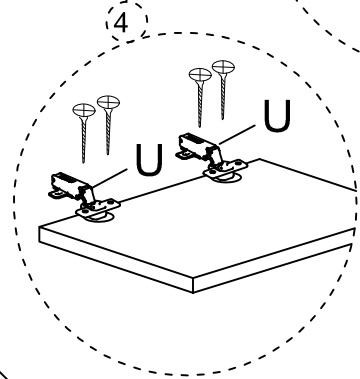

DEC0025 TRESS

DECORMET

MATERIALS

 X 16 A MINIFIX GIB	 X 16 B MINIFIX BODY	 X 16 C MIN.STOPPER	 X 16 D DOWEL	 X 48 G 3,5 x 18 SCREW	 X 2 U HINGE
 X 10 EV 4x35 SCREW	 X 5 BN 250mm PVC LEG	 X 4 S HINGE (Crank 0)	 X 4 T HINGE (Crank 7)	 X 4 AH SHELF BUTTON	 X 8 AJ PLASTIC JOINING

DEC0025 TRESS

NO	NAME	PIECE	NO	İSİM	ADET
1	BOTTOM PART	1 PC	1	ALT TABLA	1 ADET
2	LEFT PART	1 PC	2	SOL YAN	1 ADET
3	FIXED SHELF	1 PC	3	SABİT RAF	1 ADET
4	COVER PART	1 PC	4	DÜŞER KAPAK	1 ADET
5	MIDDLE PART	1 PC	5	UZUN ORTA DİKME	1 ADET
6	FIXED SHELF	1 PC	6	SABİT RAF	1 ADET
7	RIGHT PARTS	1 PC	7	SAĞ YAN	1 ADET
8	BOTTOM BACK PART	1 PC	8	ALT ARKALIK	1 ADET
9	TOP BACK PART	1 PC	9	ÜST ARKALIK	1 ADET
10	TOP PART	1 PC	10	ÜST TABLA	1 ADET
11	COVER PARTS	2 PCS	11	KISA KAPAKLAR	2 ADET
12	COVER PARTS	2 PCS	12	UZUN KAPAKLAR	2 ADET