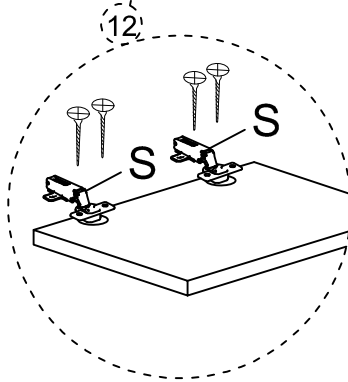

DEC0025 TRESS

DECORMET

MATERIALS

 X 16 A MINIFIX GIB	 X 16 B MINIFIX BODY	 X 16 C MIN.STOPPER	 X 16 D DOWEL	 X 48 G 3,5 x 18 SCREW	 X 2 U HINGE
 X 10 EV 4x35 SCREW	 X 5 BN 250mm PVC LEG	 X 4 S HINGE (Crank 0)	 X 4 T HINGE (Crank 7)	 X 4 AH SHELF BUTTON	 X 8 AJ PLASTIC JOINING

DEC0025 TRESS

NO	NAME	PIECE	NO	İSİM	ADET
1	BOTTOM PART	1 PC	1	ALT TABLA	1 ADET
2	LEFT PART	1 PC	2	SOL YAN	1 ADET
3	FIXED SHELF	1 PC	3	SABİT RAF	1 ADET
4	COVER PART	1 PC	4	DÜŞER KAPAK	1 ADET
5	MIDDLE PART	1 PC	5	UZUN ORTA DİKME	1 ADET
6	FIXED SHELF	1 PC	6	SABİT RAF	1 ADET
7	RIGHT PARTS	1 PC	7	SAĞ YAN	1 ADET
8	BOTTOM BACK PART	1 PC	8	ALT ARKALIK	1 ADET
9	TOP BACK PART	1 PC	9	ÜST ARKALIK	1 ADET
10	TOP PART	1 PC	10	ÜST TABLA	1 ADET
11	COVER PARTS	2 PCS	11	KISA KAPAKLAR	2 ADET
12	COVER PARTS	2 PCS	12	UZUN KAPAKLAR	2 ADET