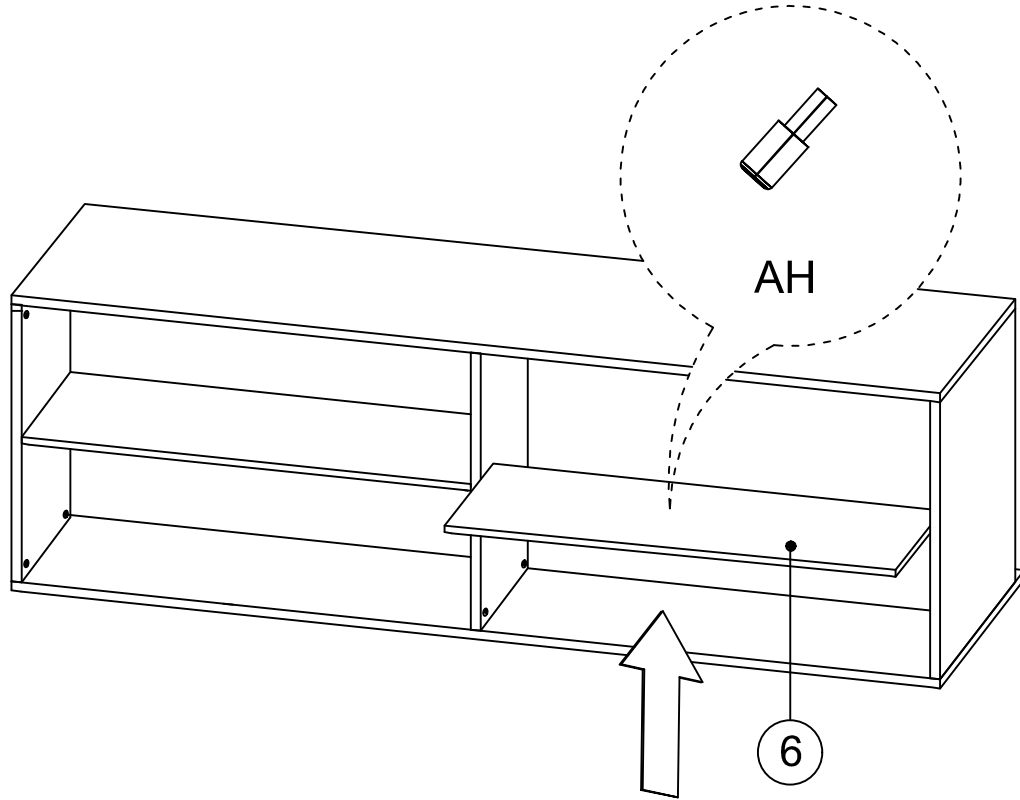

DEC0025 TRESS

DECORMET

MATERIALS

 X 16 A MINIFIX GIB	 X 16 B MINIFIX BODY	 X 16 C MIN.STOPPER	 X 16 D DOWEL	 X 48 G 3,5 x 18 SCREW	 X 2 U HINGE
 X 10 EV 4x35 SCREW	 X 5 BN 250mm PVC LEG	 X 4 S HINGE (Crank 0)	 X 4 T HINGE (Crank 7)	 X 4 AH SHELF BUTTON	 X 8 AJ PLASTIC JOINING

DEC0025 TRESS

NO	NAME	PIECE	NO	İSİM	ADET
1	BOTTOM PART	1 PC	1	ALT TABLA	1 ADET
2	LEFT PART	1 PC	2	SOL YAN	1 ADET
3	FIXED SHELF	1 PC	3	SABİT RAF	1 ADET
4	COVER PART	1 PC	4	DÜŞER KAPAK	1 ADET
5	MIDDLE PART	1 PC	5	UZUN ORTA DİKME	1 ADET
6	FIXED SHELF	1 PC	6	SABİT RAF	1 ADET
7	RIGHT PARTS	1 PC	7	SAĞ YAN	1 ADET
8	BOTTOM BACK PART	1 PC	8	ALT ARKALIK	1 ADET
9	TOP BACK PART	1 PC	9	ÜST ARKALIK	1 ADET
10	TOP PART	1 PC	10	ÜST TABLA	1 ADET
11	COVER PARTS	2 PCS	11	KISA KAPAKLAR	2 ADET
12	COVER PARTS	2 PCS	12	UZUN KAPAKLAR	2 ADET