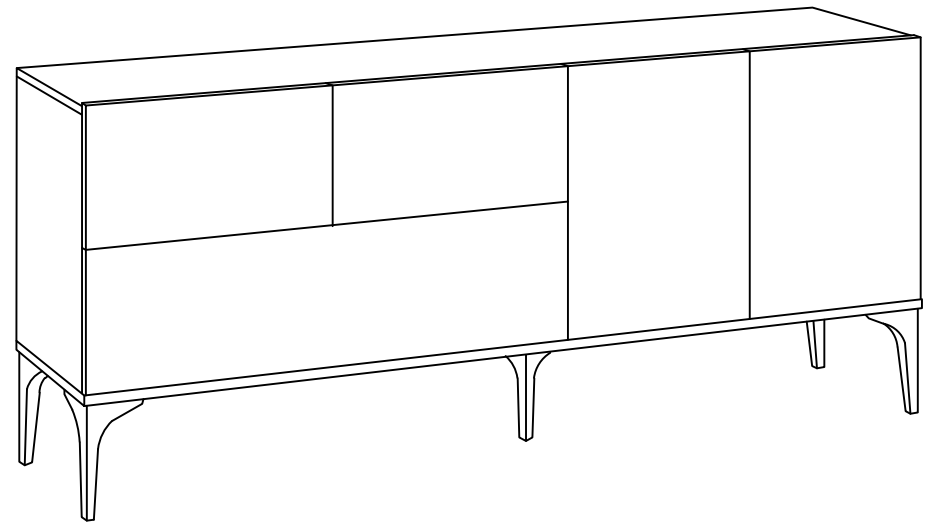

DEC0025 TRESS

DECORMET

MATERIALS

 X 16 A MINIFIX GIB	 X 16 B MINIFIX BODY	 X 16 C MIN.STOPPER	 X 16 D DOWEL	 X 48 G 3,5 x 18 SCREW	 X 2 U HINGE
 X 10 EV 4x35 SCREW	 X 5 BN 250mm PVC LEG	 X 4 S HINGE (Crank 0)	 X 4 T HINGE (Crank 7)	 X 4 AH SHELF BUTTON	 X 8 AJ PLASTIC JOINING

DEC0025 TRESS

NO	NAME	PIECE	NO	İSİM	ADET
1	BOTTOM PART	1 PC	1	ALT TABLA	1 ADET
2	LEFT PART	1 PC	2	SOL YAN	1 ADET
3	FIXED SHELF	1 PC	3	SABİT RAF	1 ADET
4	COVER PART	1 PC	4	DÜŞER KAPAK	1 ADET
5	MIDDLE PART	1 PC	5	UZUN ORTA DİKME	1 ADET
6	FIXED SHELF	1 PC	6	SABİT RAF	1 ADET
7	RIGHT PARTS	1 PC	7	SAĞ YAN	1 ADET
8	BOTTOM BACK PART	1 PC	8	ALT ARKALIK	1 ADET
9	TOP BACK PART	1 PC	9	ÜST ARKALIK	1 ADET
10	TOP PART	1 PC	10	ÜST TABLA	1 ADET
11	COVER PARTS	2 PCS	11	KISA KAPAKLAR	2 ADET
12	COVER PARTS	2 PCS	12	UZUN KAPAKLAR	2 ADET