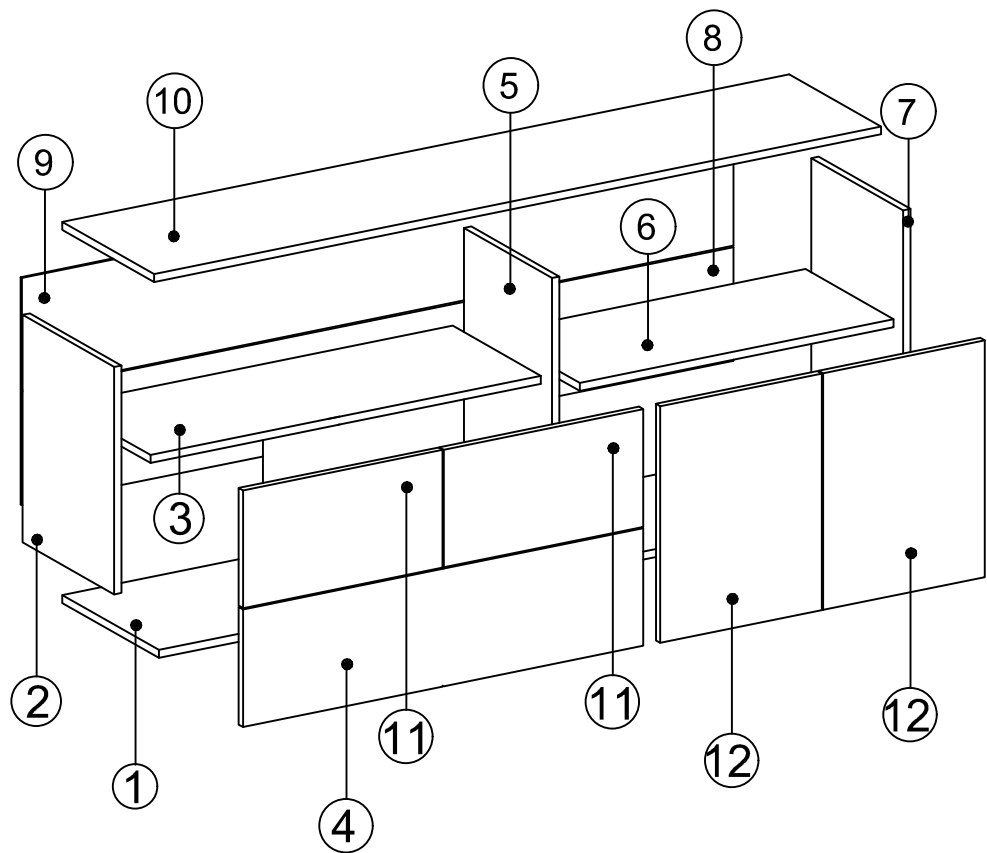

DEC0025 TRESS

DECORMET

MATERIALS

 X 16 A MINIFIX GIB	 X 16 B MINIFIX BODY	 X 16 C MIN.STOPPER	 X 16 D DOWEL	 X 48 G 3,5 x 18 SCREW	 X 2 U HINGE
 X 10 EV 4x35 SCREW	 X 5 BN 250mm PVC LEG	 X 4 S HINGE (Crank 0)	 X 4 T HINGE (Crank 7)	 X 4 AH SHELF BUTTON	 X 8 AJ PLASTIC JOINING

DEC0025 TRESS

NO	NAME	PIECE	NO	İSİM	ADET
1	BOTTOM PART	1 PC	1	ALT TABLA	1 ADET
2	LEFT PART	1 PC	2	SOL YAN	1 ADET
3	FIXED SHELF	1 PC	3	SABİT RAF	1 ADET
4	COVER PART	1 PC	4	DÜŞER KAPAK	1 ADET
5	MIDDLE PART	1 PC	5	UZUN ORTA DİKME	1 ADET
6	FIXED SHELF	1 PC	6	SABİT RAF	1 ADET
7	RIGHT PARTS	1 PC	7	SAĞ YAN	1 ADET
8	BOTTOM BACK PART	1 PC	8	ALT ARKALIK	1 ADET
9	TOP BACK PART	1 PC	9	ÜST ARKALIK	1 ADET
10	TOP PART	1 PC	10	ÜST TABLA	1 ADET
11	COVER PARTS	2 PCS	11	KISA KAPAKLAR	2 ADET
12	COVER PARTS	2 PCS	12	UZUN KAPAKLAR	2 ADET