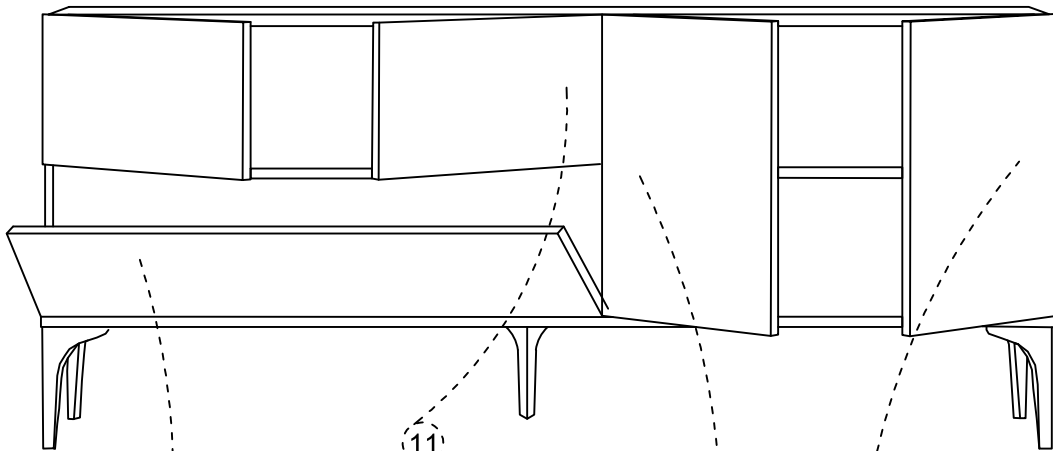

DEC0025 TRESS

DECORMET

MATERIALS

 X 16 A MINIFIX GIB	 X 16 B MINIFIX BODY	 X 16 C MIN.STOPPER	 X 16 D DOWEL	 X 48 G 3,5 x 18 SCREW	 X 2 U HINGE
 X 10 EV 4x35 SCREW	 X 5 BN 250mm PVC LEG	 X 4 S HINGE (Crank 0)	 X 4 T HINGE (Crank 7)	 X 4 AH SHELF BUTTON	 X 8 AJ PLASTIC JOINING

DEC0025 TRESS

NO	NAME	PIECE	NO	İSİM	ADET
1	BOTTOM PART	1 PC	1	ALT TABLA	1 ADET
2	LEFT PART	1 PC	2	SOL YAN	1 ADET
3	FIXED SHELF	1 PC	3	SABİT RAF	1 ADET
4	COVER PART	1 PC	4	DÜŞER KAPAK	1 ADET
5	MIDDLE PART	1 PC	5	UZUN ORTA DİKME	1 ADET
6	FIXED SHELF	1 PC	6	SABİT RAF	1 ADET
7	RIGHT PARTS	1 PC	7	SAĞ YAN	1 ADET
8	BOTTOM BACK PART	1 PC	8	ALT ARKALIK	1 ADET
9	TOP BACK PART	1 PC	9	ÜST ARKALIK	1 ADET
10	TOP PART	1 PC	10	ÜST TABLA	1 ADET
11	COVER PARTS	2 PCS	11	KISA KAPAKLAR	2 ADET
12	COVER PARTS	2 PCS	12	UZUN KAPAKLAR	2 ADET