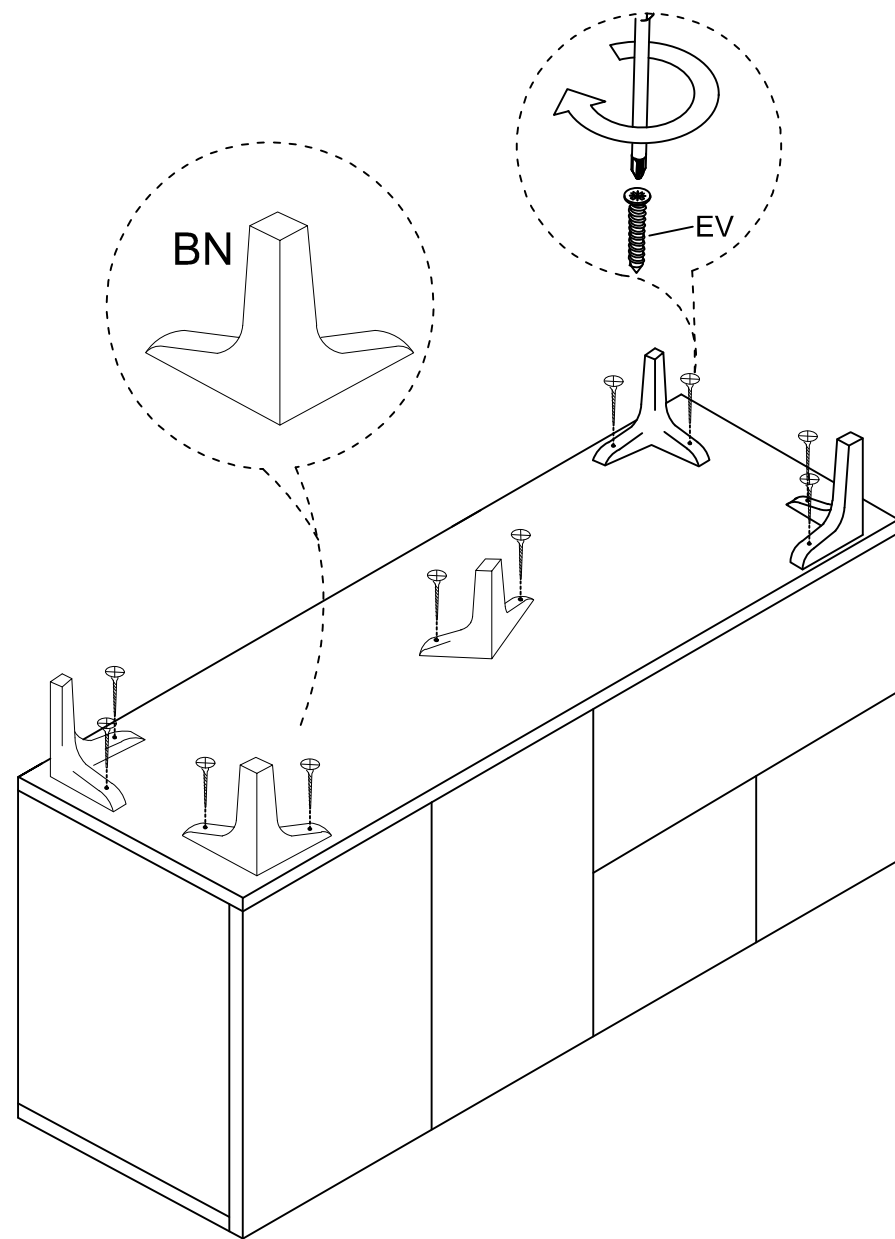

DEC0025 TRESS

DECORMET

MATERIALS

 X 16 A MINIFIX GIB	 X 16 B MINIFIX BODY	 X 16 C MIN.STOPPER	 X 16 D DOWEL	 X 48 G 3,5 x 18 SCREW	 X 2 U HINGE
 X 10 EV 4x35 SCREW	 X 5 BN 250mm PVC LEG	 X 4 S HINGE (Crank 0)	 X 4 T HINGE (Crank 7)	 X 4 AH SHELF BUTTON	 X 8 AJ PLASTIC JOINING

DEC0025 TRESS

NO	NAME	PIECE	NO	İSİM	ADET
1	BOTTOM PART	1 PC	1	ALT TABLA	1 ADET
2	LEFT PART	1 PC	2	SOL YAN	1 ADET
3	FIXED SHELF	1 PC	3	SABİT RAF	1 ADET
4	COVER PART	1 PC	4	DÜŞER KAPAK	1 ADET
5	MIDDLE PART	1 PC	5	UZUN ORTA DİKME	1 ADET
6	FIXED SHELF	1 PC	6	SABİT RAF	1 ADET
7	RIGHT PARTS	1 PC	7	SAĞ YAN	1 ADET
8	BOTTOM BACK PART	1 PC	8	ALT ARKALIK	1 ADET
9	TOP BACK PART	1 PC	9	ÜST ARKALIK	1 ADET
10	TOP PART	1 PC	10	ÜST TABLA	1 ADET
11	COVER PARTS	2 PCS	11	KISA KAPAKLAR	2 ADET
12	COVER PARTS	2 PCS	12	UZUN KAPAKLAR	2 ADET