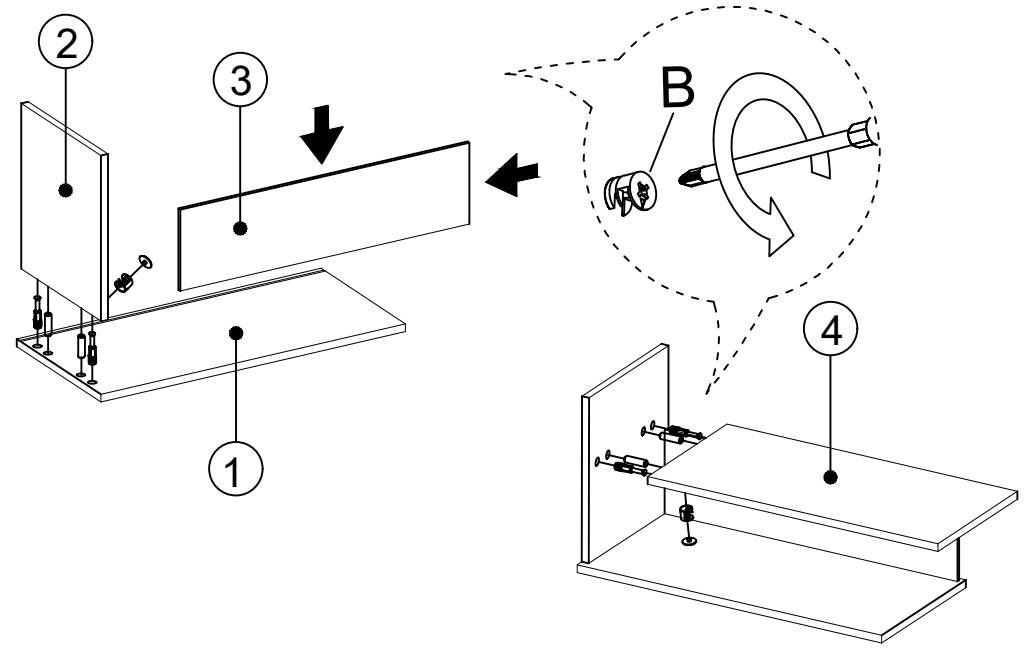

MATERIALS

		
X 12	X 12	X 12
A	B	C
MINIFIX GIB	MINIFIX BODY	MIN.STOPPER
		
X 12	X 2	X 24
D	U	G
DOWEL	HINGE(Crank 16)	3,5x18 SCREW
		
X 1	X 1	X 4
AH	P	AG
SHELF BUTTON	ALLEN KEY	HANGING
		
X 12	X 2	X 2
N	O	R
METRIC SCREW	HANDLE SCREW	HANDLE

DEC0093

NO	NAME	PIECE	NO	İSİM	MİKTAR
1	BOTTOM PART	1 PC	1	ALT TABLA	1 Adet
2	LEFT SIDE PART	1 PC	2	SOL YAN DİKME	1 Adet
3	BACK PART	1 PC	3	ARKALIK	1 Adet
4	SHELF	1 PC	4	RAF	1 Adet
5	RIGHT SIDE PART	1 PC	5	SAĞ YAN DİKME	1 Adet
6	TOP PART	1 PC	6	ÜST TABLA	1 Adet
7	COVER	1 PC	7	KAPAK	1 Adet
8	HANGER PANEL	1 PC	8	ASKI PANOSU	1 Adet