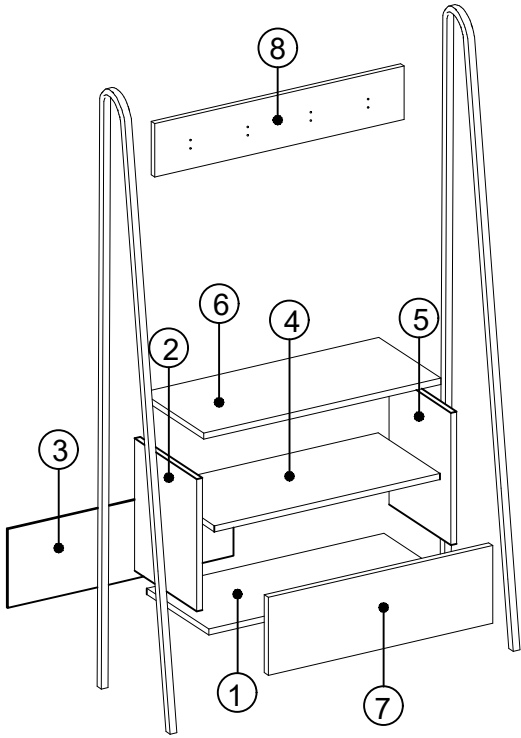

MATERIALS

		
X 12	X 12	X 12
A	B	C
MINIFIX GIB	MINIFIX BODY	MIN.STOPPER
		
X 12	X 2	X 24
D	U	G
DOWEL	HINGE(Crank 16)	3,5x18 SCREW
		
X 1	X 1	X 4
AH	P	AG
SHELF BUTTON	ALLEN KEY	HANGING
		
X 12	X 2	X 2
N	O	R
METRIC SCREW	HANDLE SCREW	HANDLE

DEC0093

NO	NAME	PIECE	NO	İSİM	MİKTAR
1	BOTTOM PART	1 PC	1	ALT TABLA	1 Adet
2	LEFT SIDE PART	1 PC	2	SOL YAN DİKME	1 Adet
3	BACK PART	1 PC	3	ARKALIK	1 Adet
4	SHELF	1 PC	4	RAF	1 Adet
5	RIGHT SIDE PART	1 PC	5	SAĞ YAN DİKME	1 Adet
6	TOP PART	1 PC	6	ÜST TABLA	1 Adet
7	COVER	1 PC	7	KAPAK	1 Adet
8	HANGER PANEL	1 PC	8	ASKI PANOSU	1 Adet