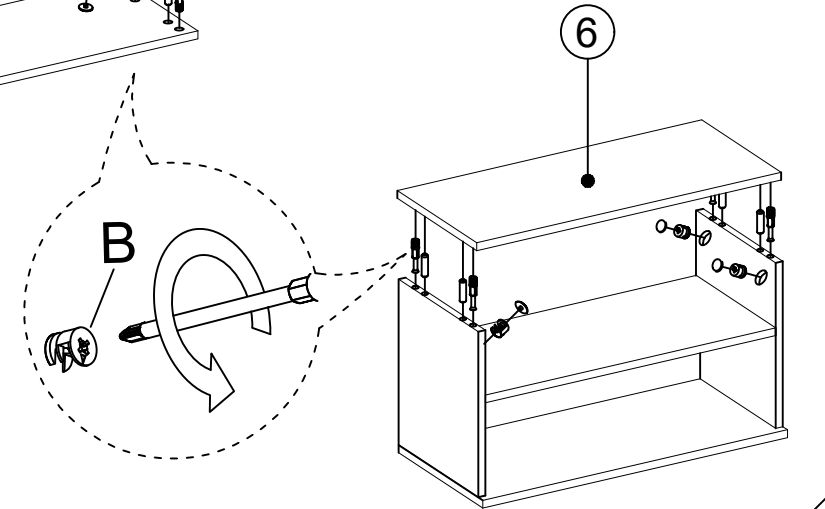

MATERIALS

		
X 12	X 12	X 12
A	B	C
MINIFIX GIB	MINIFIX BODY	MIN.STOPPER
		
X 12	X 2	X 24
D	U	G
DOWEL	HINGE(Crank 16)	3,5x18 SCREW
		
X 1	X 1	X 4
AH	P	AG
SHELF BUTTON	ALLEN KEY	HANGING
		
X 12	X 2	X 2
N	O	R
METRIC SCREW	HANDLE SCREW	HANDLE

DEC0093

NO	NAME	PIECE	NO	İSİM	MİKTAR
1	BOTTOM PART	1 PC	1	ALT TABLA	1 Adet
2	LEFT SIDE PART	1 PC	2	SOL YAN DİKME	1 Adet
3	BACK PART	1 PC	3	ARKALIK	1 Adet
4	SHELF	1 PC	4	RAF	1 Adet
5	RIGHT SIDE PART	1 PC	5	SAĞ YAN DİKME	1 Adet
6	TOP PART	1 PC	6	ÜST TABLA	1 Adet
7	COVER	1 PC	7	KAPAK	1 Adet
8	HANGER PANEL	1 PC	8	ASKI PANOSU	1 Adet