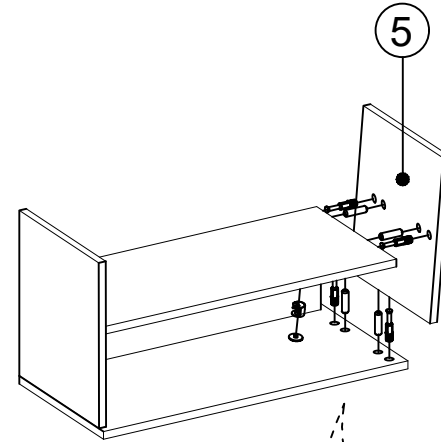

MATERIALS

		
X 12	X 12	X 12
A	B	C
MINIFIX GIB	MINIFIX BODY	MIN.STOPPER
		
X 12	X 2	X 24
D	U	G
DOWEL	HINGE(Crank 16)	3,5x18 SCREW
		
X 1	X 1	X 4
AH	P	AG
SHELF BUTTON	ALLEN KEY	HANGING
		
X 12	X 2	X 2
N	O	R
METRIC SCREW	HANDLE SCREW	HANDLE

DEC0093

NO	NAME	PIECE	NO	İSİM	MİKTAR
1	BOTTOM PART	1 PC	1	ALT TABLA	1 Adet
2	LEFT SIDE PART	1 PC	2	SOL YAN DİKME	1 Adet
3	BACK PART	1 PC	3	ARKALIK	1 Adet
4	SHELF	1 PC	4	RAF	1 Adet
5	RIGHT SIDE PART	1 PC	5	SAĞ YAN DİKME	1 Adet
6	TOP PART	1 PC	6	ÜST TABLA	1 Adet
7	COVER	1 PC	7	KAPAK	1 Adet
8	HANGER PANEL	1 PC	8	ASKI PANOSU	1 Adet