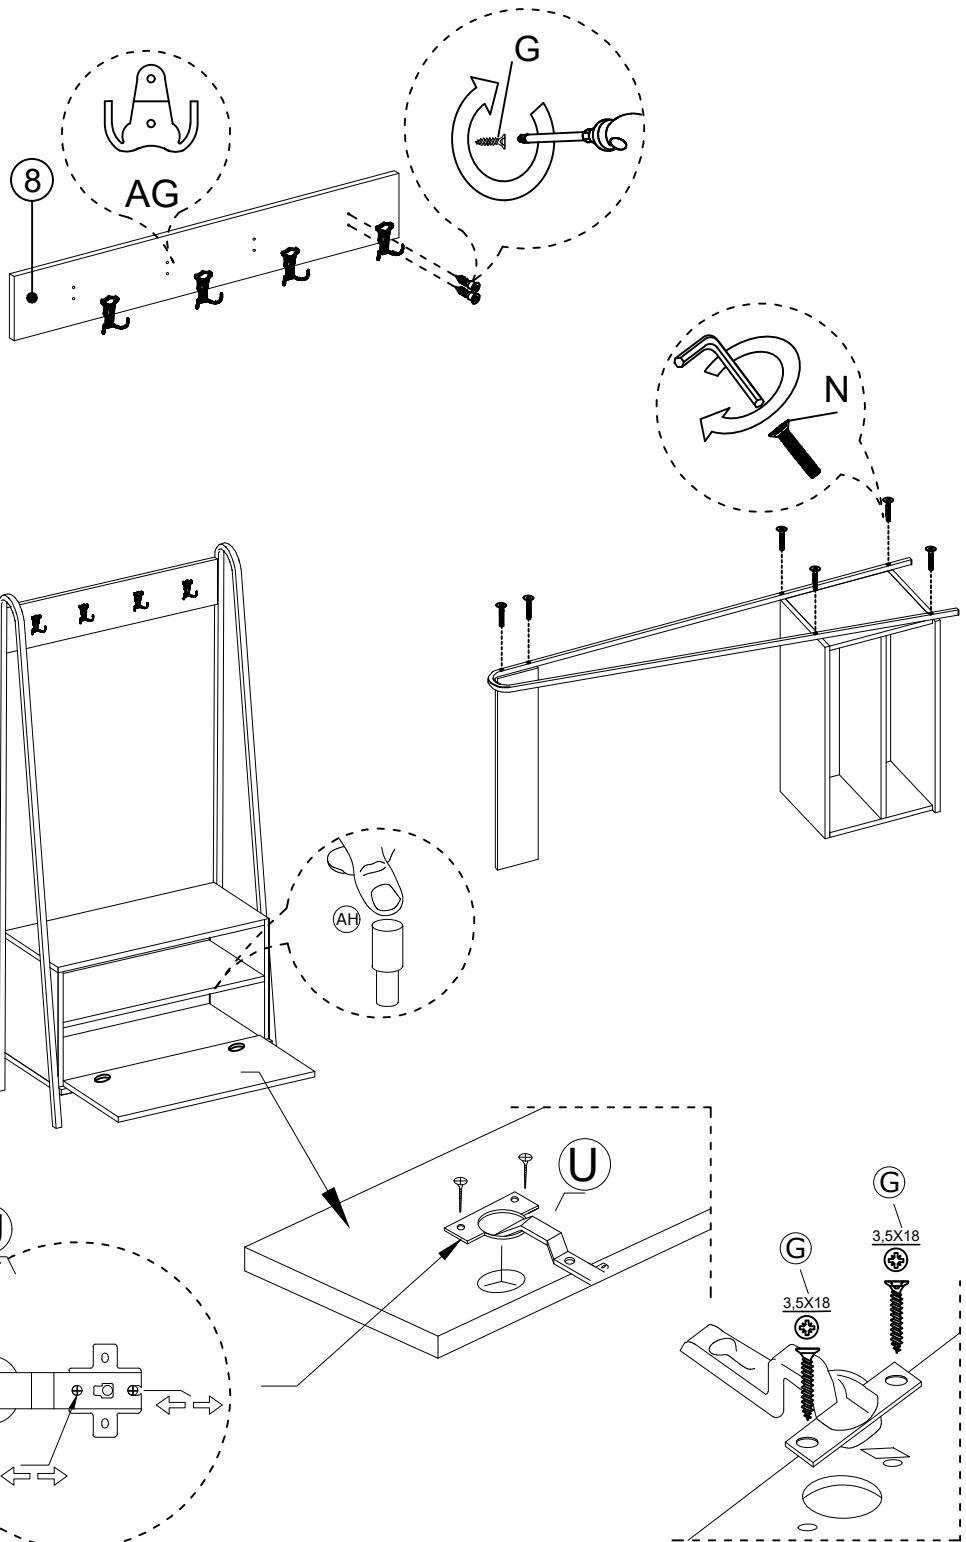

DEC0093

DECORMET