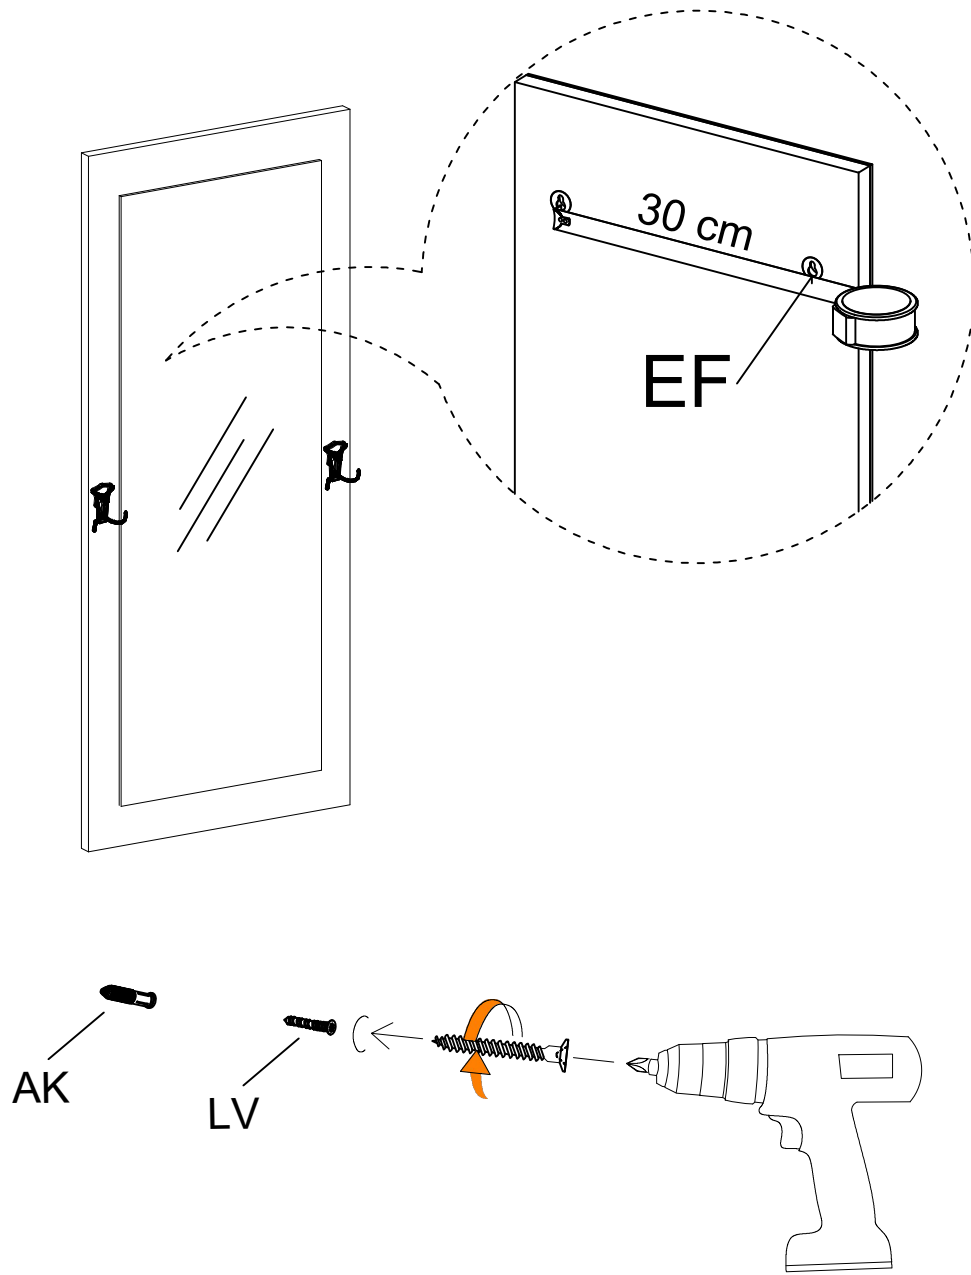

DEC0109 - DEC0110

DECORMET