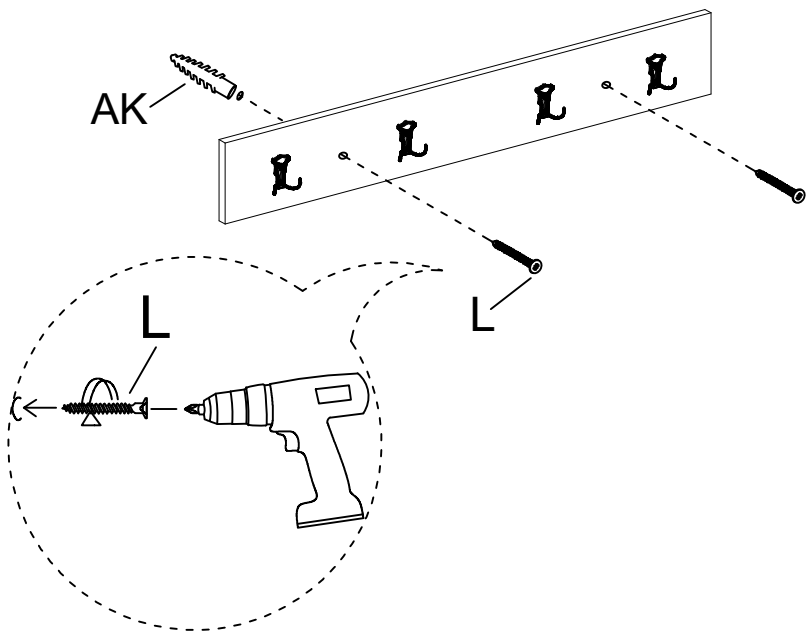

MATERIALS

X12	X12	X12	X8	X2	X20
A	B	C	D	U	G
MINIFIX GIB	MINIFIX BODY	MIN.STOPPER	DOWEL	HINGE(Crank 16)	3,5x18 SCREW
X2	X2	X1	X2	X2	X4
O	R	AH	L	AK	AG
HANDLE SCREW	HANDLE	SHELF BUTTON	5x80 SCREW	WALL PLUG	HANGING
X2	X8	X1	X4		
AR	N	P	AJ		
METAL LEG AY55.30.02	METRIC SCREW	ALLEN KEY	PLASTIC JOINING		

DEC0109 - DEC0110

NO	NAME	PIECE	NO	İSİM	MİKTAR
1	TOP PART	1 PC	1	ÜST TABLA	1 Adet
2	BACK PANEL	1 PC	2	ARKA PANEL	1 Adet
3	LEFT SIDE PART	1 PC	3	SOL YAN DİKME	1 Adet
4	RIGHT SIDE PART	1 PC	4	SAĞ YAN DİKME	1 Adet
5	BACK PART	1 PC	5	ARKALIK	1 Adet
6	BOTTOM PART	1 PC	6	ALT TABLA	1 Adet
7	SHELF	1 PC	7	RAF	1 Adet
8	COVER	1 PC	8	KAPAK	1 Adet
9	HANGER PANEL	1 PC	9	ASKI PANOSU	1 Adet