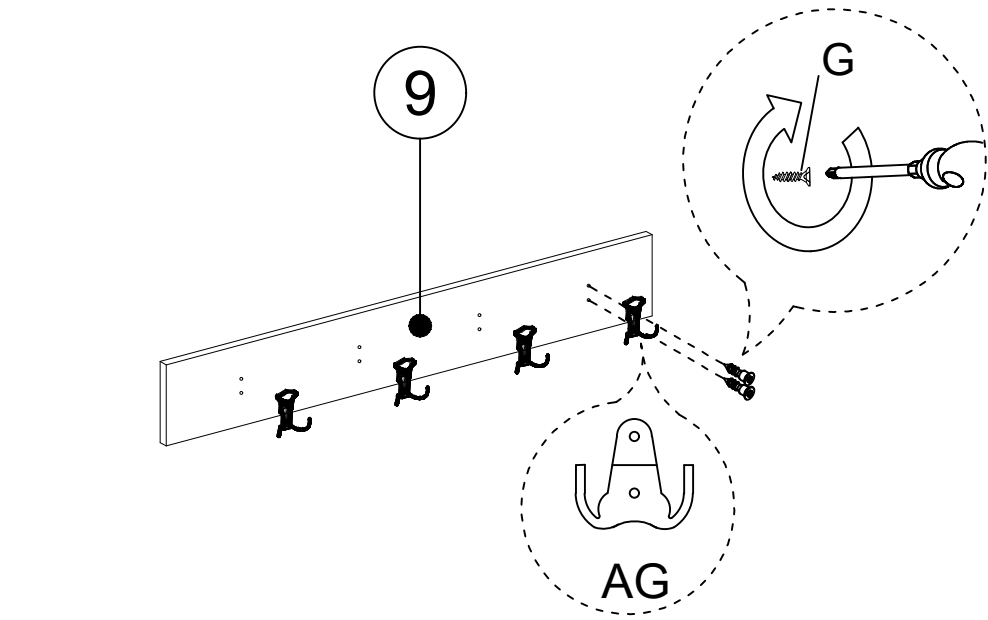

MATERIALS

X12	X12	X12	X8	X2	X20
A	B	C	D	U	G
MINIFIX GIB	MINIFIX BODY	MIN.STOPPER	DOWEL	HINGE(Crank 16)	3,5x18 SCREW
X2	X2	X1	X2	X2	X4
O	R	AH	L	AK	AG
HANDLE SCREW	HANDLE	SHELF BUTTON	5x80 SCREW	WALL PLUG	HANGING
X2	X8	X1	X4		
AR	N	P	AJ		
METAL LEG AY55.30.02	METRIC SCREW	ALLEN KEY	PLASTIC JOINING		

DEC0109 - DEC0110

NO	NAME	PIECE	NO	İSİM	MİKTAR
1	TOP PART	1 PC	1	ÜST TABLA	1 Adet
2	BACK PANEL	1 PC	2	ARKA PANEL	1 Adet
3	LEFT SIDE PART	1 PC	3	SOL YAN DİKME	1 Adet
4	RIGHT SIDE PART	1 PC	4	SAĞ YAN DİKME	1 Adet
5	BACK PART	1 PC	5	ARKALIK	1 Adet
6	BOTTOM PART	1 PC	6	ALT TABLA	1 Adet
7	SHELF	1 PC	7	RAF	1 Adet
8	COVER	1 PC	8	KAPAK	1 Adet
9	HANGER PANEL	1 PC	9	ASKI PANOSU	1 Adet