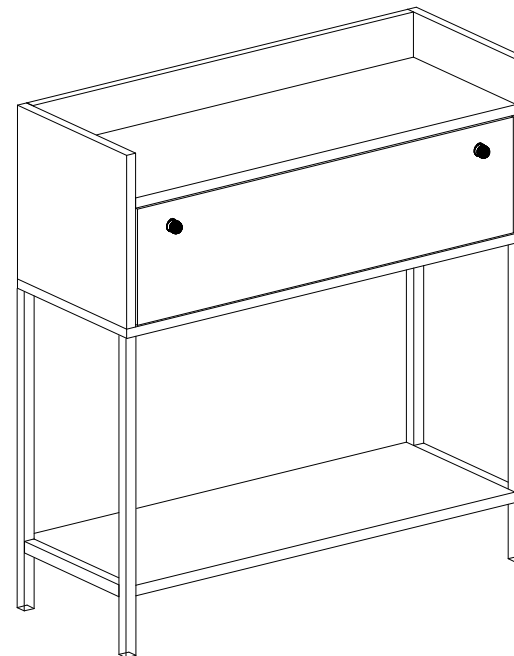

DEC0111 - DEC0112