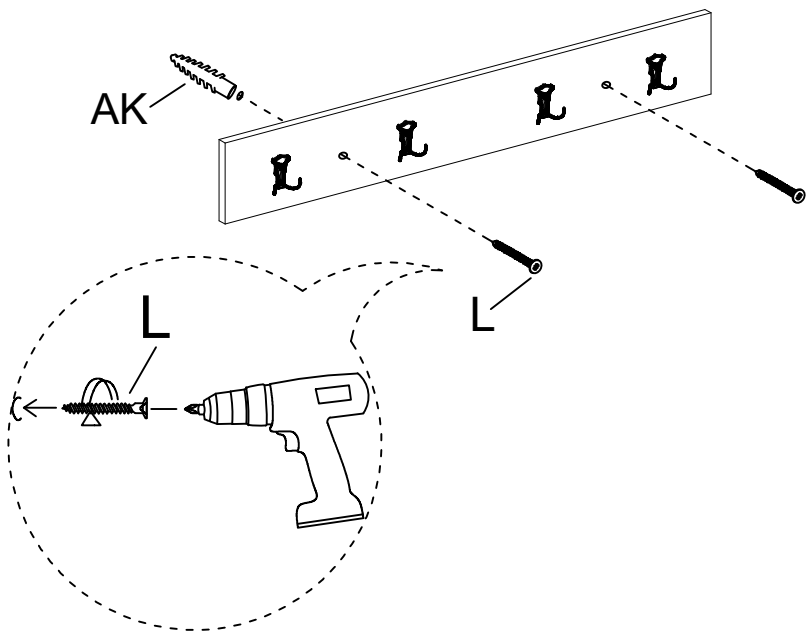

MATERIALS

					
X12	X12	X12	X8	X 2	X 20
A	B	C	D	U	G
MINIFIX GIB	MINIFIX BODY	MIN.STOPPER	DOWEL	HINGE(Crank 16)	3,5x18 SCREW
					
X 2	X2	X 1	X 2	X 2	X 4
O	R	AH	L	AK	AG
HANDLE SCREW	HANDLE	SHELF BUTTON	5x80 SCREW	WALL PLUG	HANGING
					
X 2	X 8	X 1	X 4		
AR	N	P	AJ		
METAL LEG AY55.30.02	METRIC SCREW	ALLEN KEY	PLASTIC JOINING		

DEC0109 - DEC0110

NO	NAME	PIECE	NO	İSİM	MİKTAR
1	TOP PART	1 PC	1	ÜST TABLA	1 Adet
2	BACK PANEL	1 PC	2	ARKA PANEL	1 Adet
3	LEFT SIDE PART	1 PC	3	SOL YAN DİKME	1 Adet
4	RIGHT SIDE PART	1 PC	4	SAĞ YAN DİKME	1 Adet
5	BACK PART	1 PC	5	ARKALIK	1 Adet
6	BOTTOM PART	1 PC	6	ALT TABLA	1 Adet
7	SHELF	1 PC	7	RAF	1 Adet
8	COVER	1 PC	8	KAPAK	1 Adet
9	HANGER PANEL	1 PC	9	ASKI PANOSU	1 Adet