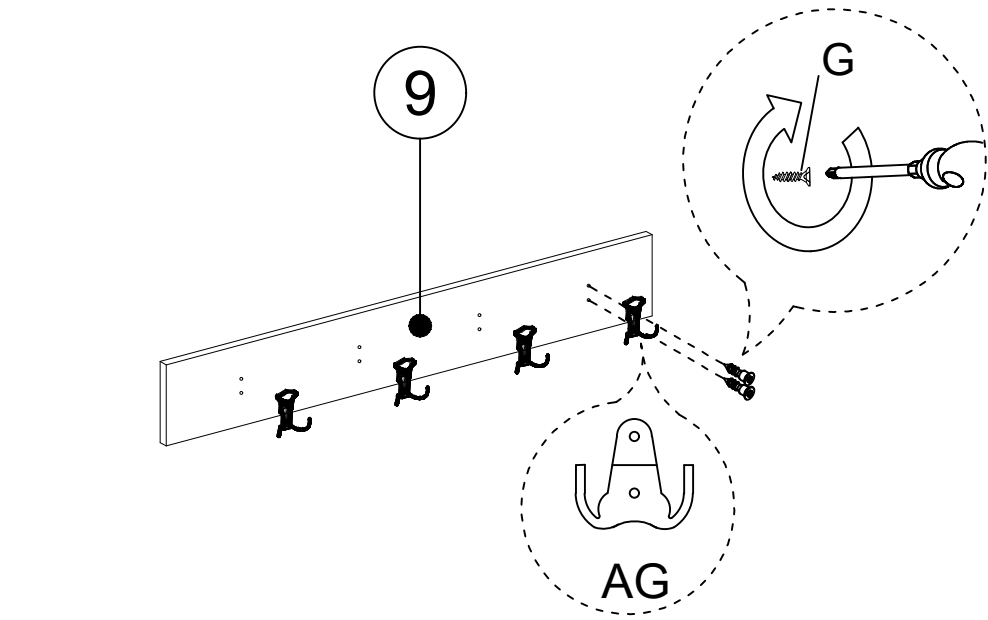

MATERIALS

					
X12	X12	X12	X8	X 2	X 20
A	B	C	D	U	G
MINIFIX GIB	MINIFIX BODY	MIN.STOPPER	DOWEL	HINGE(Crank 16)	3,5x18 SCREW
					
X 2	X2	X 1	X 2	X 2	X 4
O	R	AH	L	AK	AG
HANDLE SCREW	HANDLE	SHELF BUTTON	5x80 SCREW	WALL PLUG	HANGING
					
X 2	X 8	X 1	X 4		
AR	N	P	AJ		
METAL LEG AY55.30.02	METRIC SCREW	ALLEN KEY	PLASTIC JOINING		

DEC0109 - DEC0110

NO	NAME	PIECE	NO	İSİM	MİKTAR
1	TOP PART	1 PC	1	ÜST TABLA	1 Adet
2	BACK PANEL	1 PC	2	ARKA PANEL	1 Adet
3	LEFT SIDE PART	1 PC	3	SOL YAN DİKME	1 Adet
4	RIGHT SIDE PART	1 PC	4	SAĞ YAN DİKME	1 Adet
5	BACK PART	1 PC	5	ARKALIK	1 Adet
6	BOTTOM PART	1 PC	6	ALT TABLA	1 Adet
7	SHELF	1 PC	7	RAF	1 Adet
8	COVER	1 PC	8	KAPAK	1 Adet
9	HANGER PANEL	1 PC	9	ASKI PANOSU	1 Adet