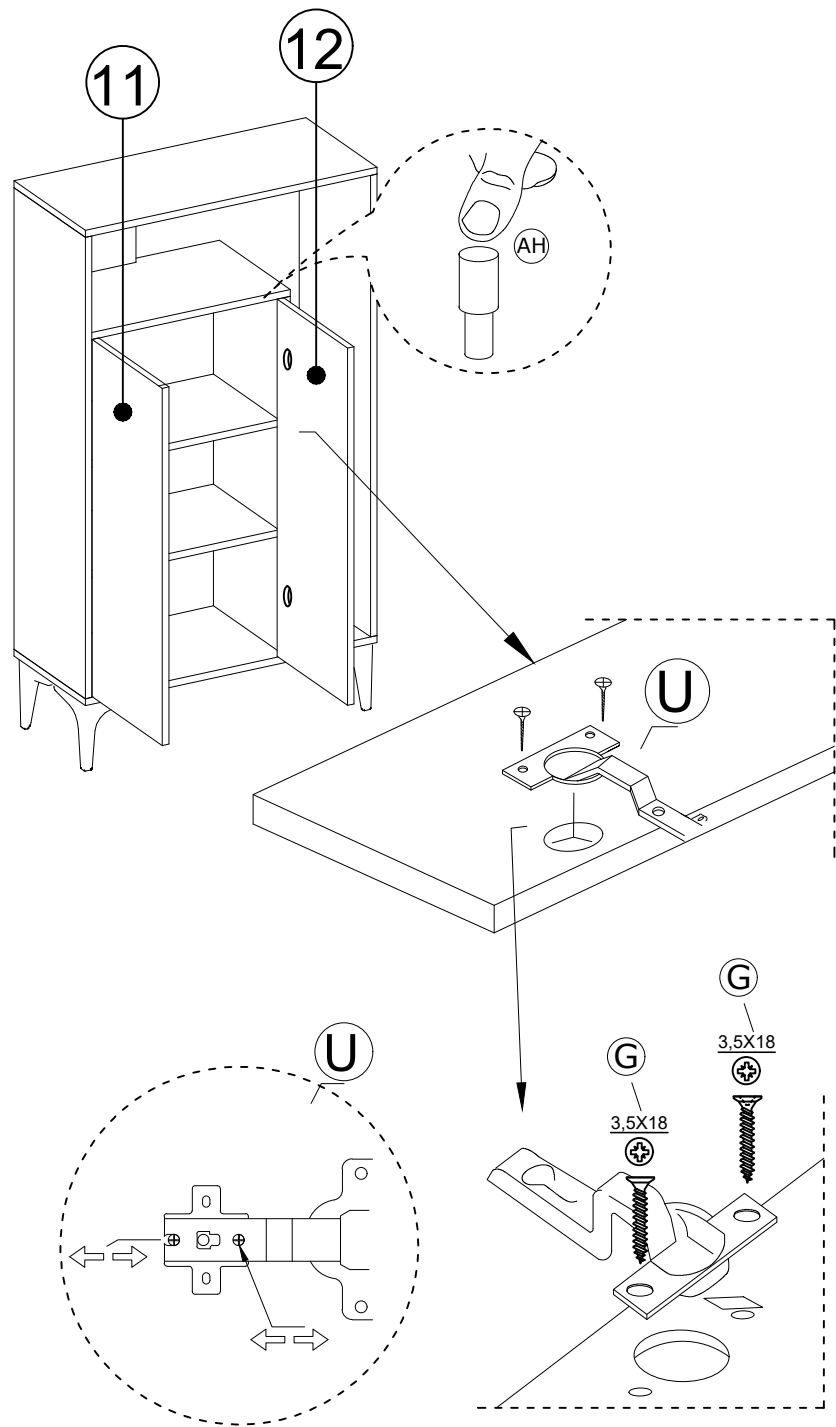

MATERIALS

						
X 14	X 14	X 14	X 20	X 20	X 2	X 1
A	B	C	D	G	N	P
MINIFIX GIB	MINIFIX BODY	MIN.STOPPER	DOWEL	3,5x18 SCREW	METRIC SCREW	ALLEN KEY
						
X 4	X 2	X 2	x 4	X 12	X 10	X 4
U	O	R	BM	EY	AH	AJ
HINGE(Crank 16)	HANDLE SCREW	HANDLE	170 mm PVC LEG	4x30 SCREW	SHELF BUTTON	PLASTIC JOINING

DEC0115 - DEC0116

NO	NAME	PIECE	NO	İSİM	MİKTAR
1	BOTTOM PART	1 PC	1	ALT TABLA	1 Adet
2	LEFT SIDE PART	1 PC	2	SOL YAN DİKME	1 Adet
3	BACK PART	2 PCS	3	ARKALIK	2 Adet
4	MIDDLE PART	1 PC	4	ORTA DİKME	1 Adet
5	MIDDLE PART	1 PC	5	ORTA TABLA	1 Adet
6	BACK PANEL	1 PC	6	ARKA PANO	1 Adet
7	BACK PANEL	1 PC	7	ARKA PANO	1 Adet
8	RIGHT SIDE PART	1 PC	8	SAĞ YAN DİKME	1 Adet
9	TOP PART	1 PC	9	ÜST TABLA	1 Adet
10	TOP PART	2 PCS	10	HAREKETLİ RAF	2Adet
11	LEFT SIDE COVER	1 PC	11	SOL KAPAK	1 Adet
12	RIGHT SIDE COVER	1 PC	12	SAĞ KAPAK	1 Adet