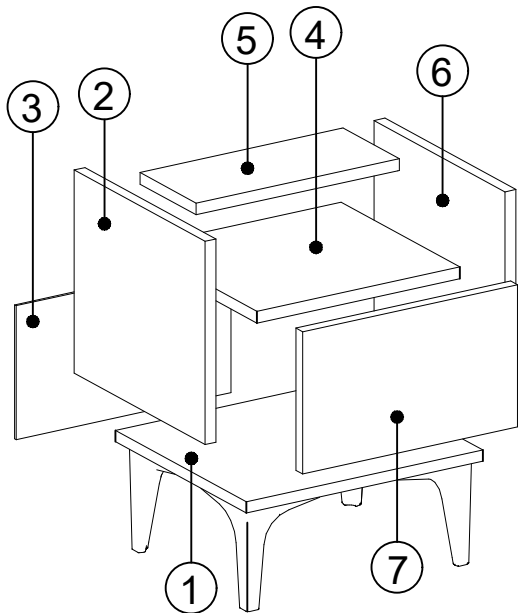

## MATERIALS

		
A	B	C
8 PCS	8 PCS	8 PCS
		
D	U	EY
12 PCS	X 2	X 12
170 mm PVC LEG	HINGE(Crank 16)	4x30 SCREW
		
BM	G	
x4	X 8	
170 mm PVC LEG	3,5x18 SCREW	

DEC0100					
NO	NAME	PIECE	NO	İSİM	MİKTAR
1	BOTTOM PART	1 PC	1	ALT TABLA	1 Adet
2	LEFT SIDE PART	1 PC	2	SOL YAN DİKME	1 Adet
3	BACK PART	1 PC	3	ARKALIK	1 Adet
4	MIDDLE PART	1 PC	4	ORTA TABLA	1 Adet
5	SHELF	1 PC	5	RAF	1 Adet
6	RIGHT SIDE PART	1 PC	6	SAĞ YAN DİKME	1 Adet
7	COVER	1 PC	7	KAPAK	1 Adet