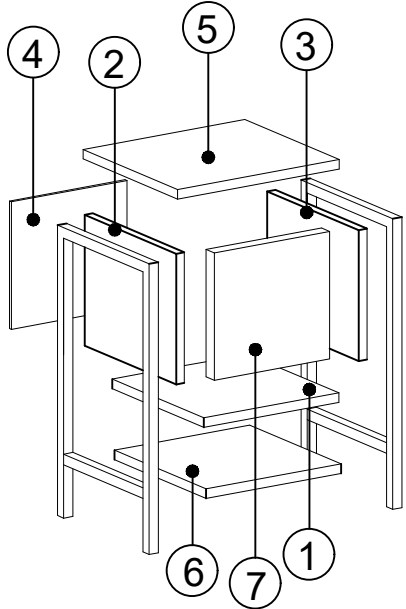

## MATERIALS

A	B	C	D
8 PCS	8 PCS	8 PCS	4 PCS
U	G	AR	N
X 2	X 8	X 2	X 12
HINGE(Crank 16)	3,5x18 SCREW	METAL LEG AY55-30.02	METRIC SCREW
AH	O	R	P
X 1	X 1	X 1	X 1
SHELF BUTTON	HANDLE SCREW	HANDLE	ALLEN KEY

## DEC0101 - DEC0102

NO	NAME	PIECE	NO	İSİM	MİKTAR
1	BOTTOM PART	1 PC	1	ALT TABLA	1 Adet
2	LEFT SIDE PART	1 PC	2	SOL YAN DİKME	1 Adet
3	RIGHT SIDE PART	1 PC	3	SAĞ YAN DİKME	1 Adet
4	BACK PART	1 PC	4	ARKALIK	1 Adet
5	TOP PART	1 PC	5	ÜST TABLA	1 Adet
6	SHELF	1 PC	6	RAF	1 Adet
7	COVER	1 PC	7	KAPAK	1 Adet