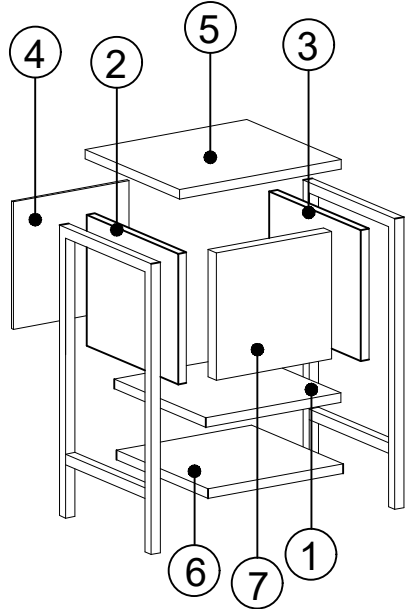

## MATERIALS

A	B	C	D
8 PCS	8 PCS	8 PCS	4 PCS
U	G	AR	N
X 2	X 8	X 2	X 12
HINGE(Crank 16)	3,5x18 SCREW	METAL LEG AY55-30.02	METRIC SCREW
AH	O	R	P
X 1	X 1	X 1	X 1
SHELF BUTTON	HANDLE SCREW	HANDLE	ALLEN KEY

## DEC0101 - DEC0102

NO	NAME	PIECE	NO	İSİM	MİKTAR
1	BOTTOM PART	1 PC	1	ALT TABLA	1 Adet
2	LEFT SIDE PART	1 PC	2	SOL YAN DİKME	1 Adet
3	RIGHT SIDE PART	1 PC	3	SAĞ YAN DİKME	1 Adet
4	BACK PART	1 PC	4	ARKALIK	1 Adet
5	TOP PART	1 PC	5	ÜST TABLA	1 Adet
6	SHELF	1 PC	6	RAF	1 Adet
7	COVER	1 PC	7	KAPAK	1 Adet