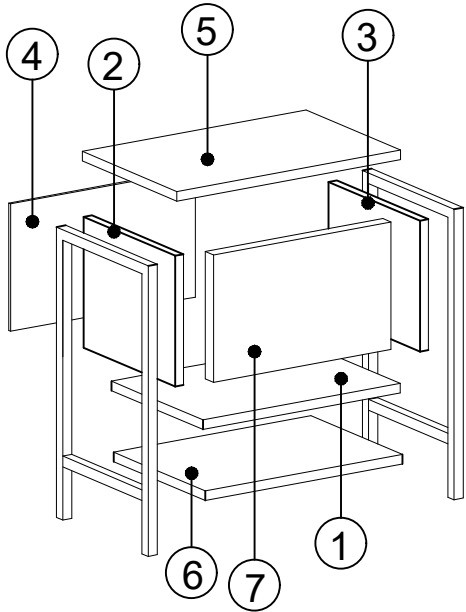

DEC0103 - DEC0104

DECORMET

MATERIALS

A	B	C	D
8 PCS	8 PCS	8 PCS	4 PCS
U	G	AR	N
X 2	X 8	X 2	X 12
HINGE(Crank 16)	3,5x18 SCREW	METAL LEG AY55-30.02	METRIC SCREW
AH	O	R	P
X 1	X 2	X 2	X 1
SHELF BUTTON	HANDLE SCREW	HANDLE	ALLEN KEY

DEC0103 - DEC0104					
NO	NAME	PIECE	NO	İSİM	MİKTAR
1	BOTTOM PART	1 PC	1	ALT TABLA	1 Adet
2	LEFT SIDE PART	1 PC	2	SOL YAN DİKME	1 Adet
3	RIGHT SIDE PART	1 PC	3	SAĞ YAN DİKME	1 Adet
4	BACK PART	1 PC	4	ARKALIK	1 Adet
5	TOP PART	1 PC	5	ÜST TABLA	1 Adet
6	SHELF	1 PC	6	RAF	1 Adet
7	COVER	1 PC	7	KAPAK	1 Adet