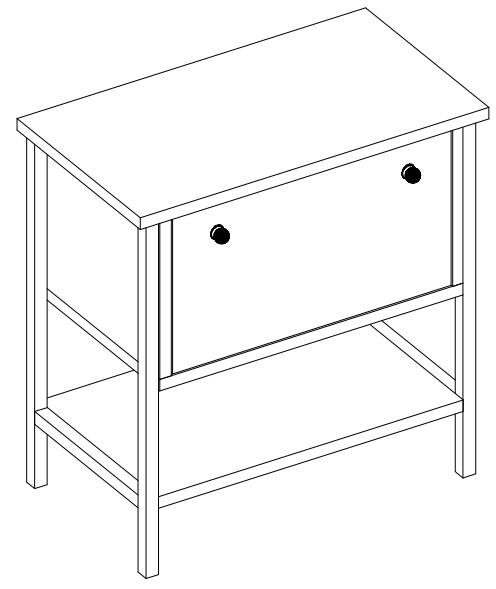

DEC0103 - DEC0104

DECORMET

MATERIALS

A	B	C	D
8 PCS	8 PCS	8 PCS	4 PCS
U	G	AR	N
X 2	X 8	X 2	X 12
HINGE(Crank 16)	3,5x18 SCREW	METAL LEG AY55-30.02	METRIC SCREW
AH	O	R	P
X 1	X 2	X 2	X 1
SHELF BUTTON	HANDLE SCREW	HANDLE	ALLEN KEY

DEC0103 - DEC0104					
NO	NAME	PIECE	NO	İSİM	MİKTAR
1	BOTTOM PART	1 PC	1	ALT TABLA	1 Adet
2	LEFT SIDE PART	1 PC	2	SOL YAN DİKME	1 Adet
3	RIGHT SIDE PART	1 PC	3	SAĞ YAN DİKME	1 Adet
4	BACK PART	1 PC	4	ARKALIK	1 Adet
5	TOP PART	1 PC	5	ÜST TABLA	1 Adet
6	SHELF	1 PC	6	RAF	1 Adet
7	COVER	1 PC	7	KAPAK	1 Adet