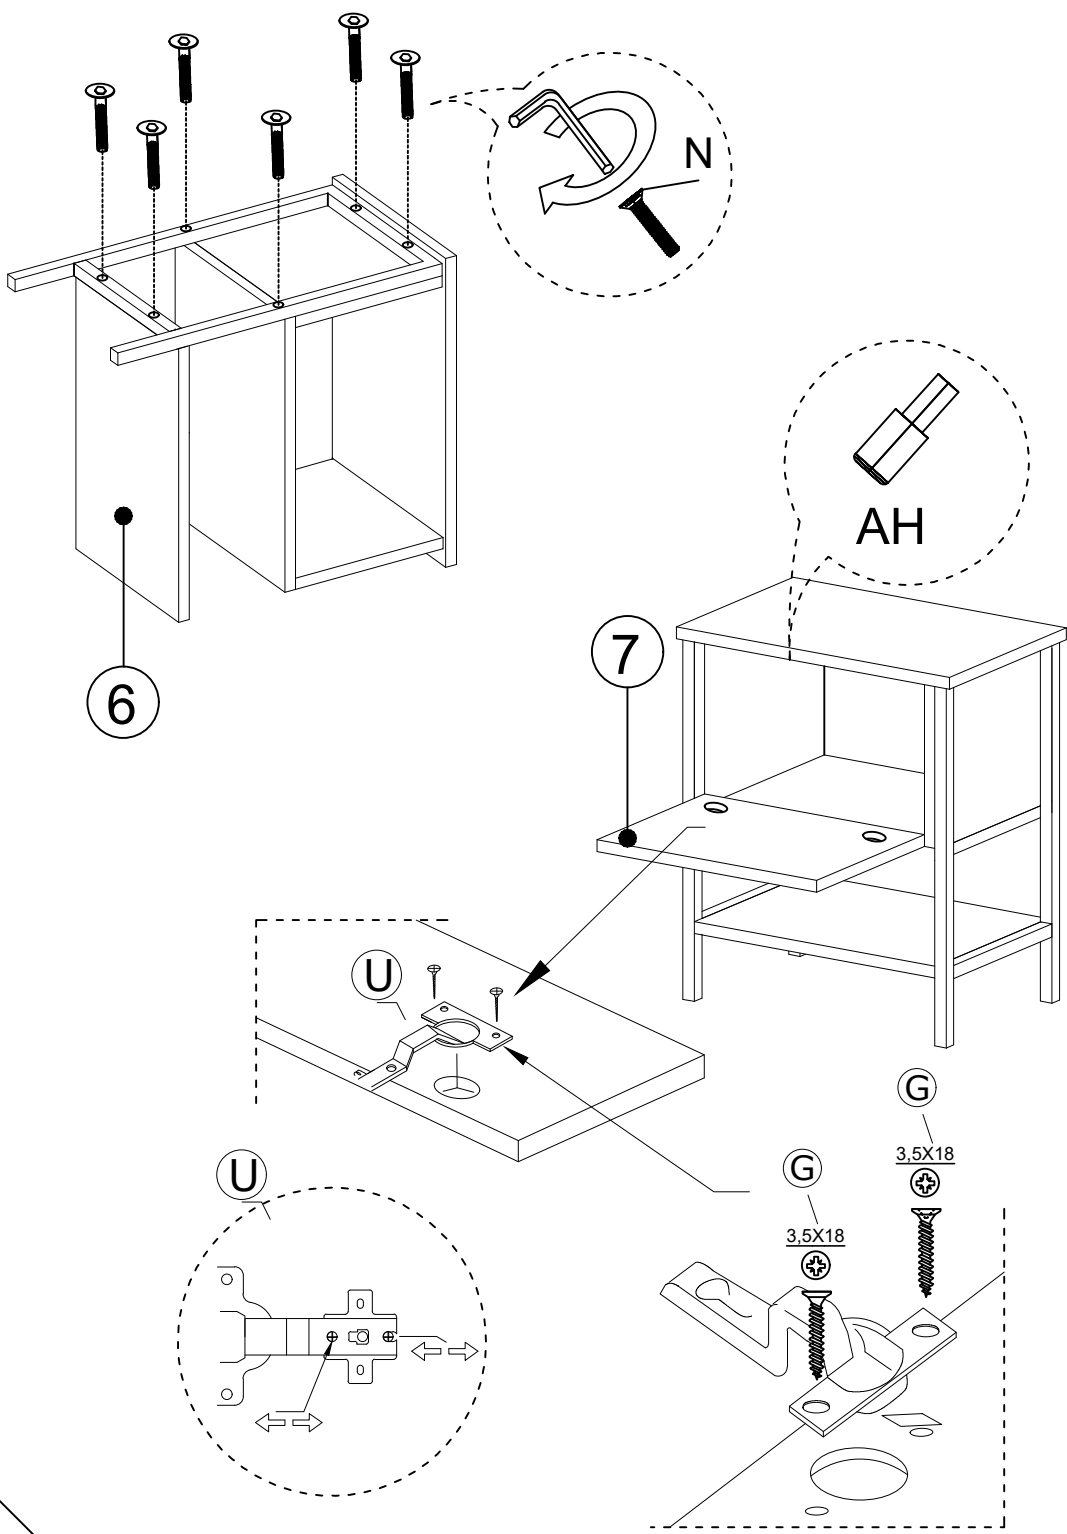

DEC0103 - DEC0104

DECORMET

MATERIALS

A	B	C	D
8 PCS	8 PCS	8 PCS	4 PCS
U	G	AR	N
X 2	X 8	X 2	X 12
HINGE(Crank 16)	3,5x18 SCREW	METAL LEG AY55-30.02	METRIC SCREW
AH	O	R	P
X 1	X 2	X 2	X 1
SHELF BUTTON	HANDLE SCREW	HANDLE	ALLEN KEY

DEC0103 - DEC0104					
NO	NAME	PIECE	NO	İSİM	MİKTAR
1	BOTTOM PART	1 PC	1	ALT TABLA	1 Adet
2	LEFT SIDE PART	1 PC	2	SOL YAN DİKME	1 Adet
3	RIGHT SIDE PART	1 PC	3	SAĞ YAN DİKME	1 Adet
4	BACK PART	1 PC	4	ARKALIK	1 Adet
5	TOP PART	1 PC	5	ÜST TABLA	1 Adet
6	SHELF	1 PC	6	RAF	1 Adet
7	COVER	1 PC	7	KAPAK	1 Adet