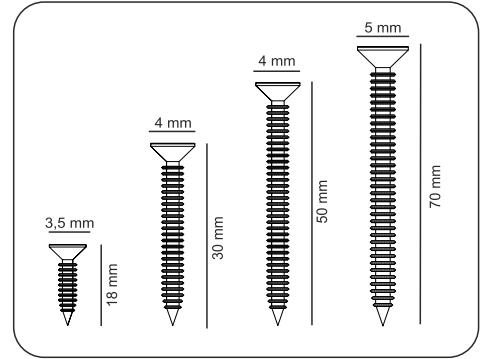

ATTENTION !!

Minifix is the main connection material used in products. Before starting assembly, please check the drawings below.

ACCESSORY LIST

SEUL

A23 Minifix M8  8x34 8x	A22 Minifix G18  15x14 8x	A17 4x50  8x	A18 3,5x18  20x	A47 O150  BYZ 4x
A06 18 mm  8x	A10 14mm  8x	0x	0x	0x
0x	0x	0x	0x	0x