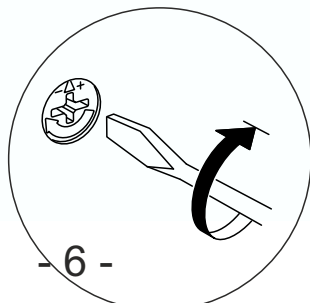

ATTENTION !!

Minifix is the main connection material used in products. Before starting assembly, please check the drawings below.

ACCESSORY LIST

MIDNIGHT

A23  Minifix M8 8x34 8x	A22  Minifix G18 15x14 8x	A04  KVLY 8x30 12x	A17  4x50 5x	A15  LA 1x
A16  DB 8mm 3x	A18  3,5x18 8x	A10  14mm 5x	A06  18 mm 8x	A19  ASKI BLACK/SYH 4x
0x	0x	0x	0x	0x

GENERAL VIEW

1

2

3

4

5

6

7