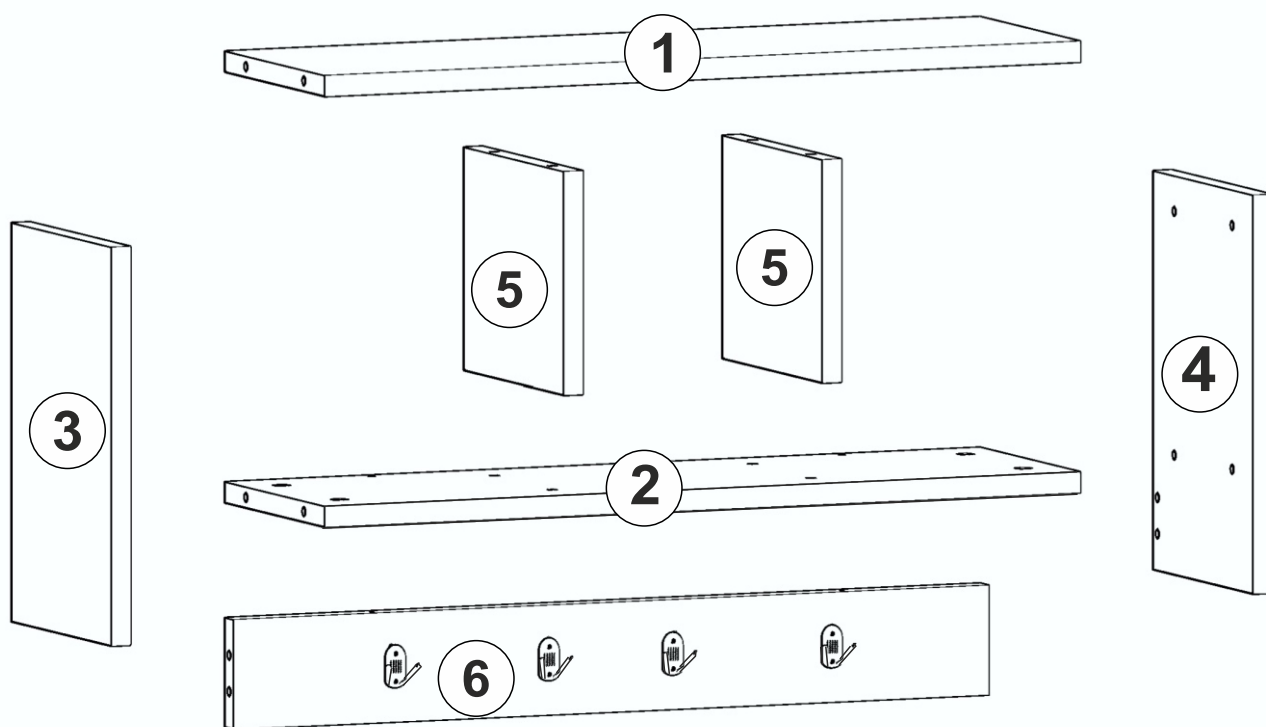

ATTENTION !!

Minifix is the main connection material used in products. Before starting assembly, please check the drawings below.

ACCESSORY LIST

MIDNIGHT

A23  Minifix M8 8x34 8x	A22  Minifix G18 15x14 8x	A04  KVLY 8x30 12x	A17  4x50 5x	A15  LA 1x
A16  DB 8mm 3x	A18  3,5x18 8x	A10  14mm 5x	A06  18 mm 8x	A19  ASKI BLACK/SYH 4x
0x	0x	0x	0x	0x

GENERAL VIEW

1

2

3

4

5

6

7