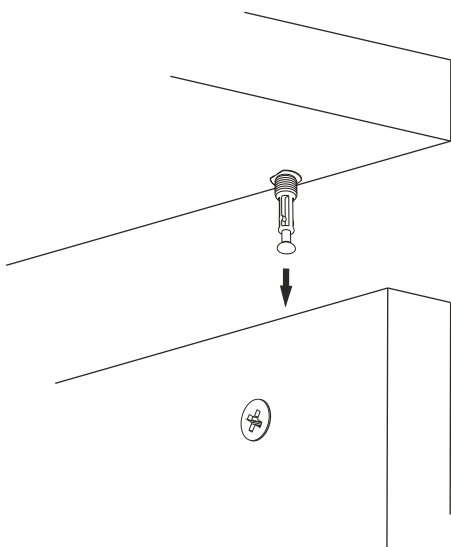

ATTENTION !!

Minifix is the main connection material used in products. Before starting assembly, please check the drawings below.

ACCESSORY LIST

MIDNIGHT

A23  Minifix M8 8x34 8x	A22  Minifix G18 15x14 8x	A04  KVLY 8x30 12x	A17  4x50 5x	A15  LA 1x
A16  DB 8mm 3x	A18  3,5x18 8x	A10  14mm 5x	A06  18 mm 8x	A19  ASKI BLACK/SYH 4x
0x	0x	0x	0x	0x