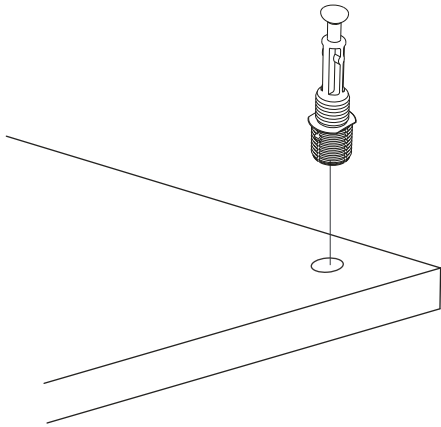

ATTENTION !!

Minifix is the main connection material used in products. Before starting assembly, please check the drawings below.

ACCESSORY LIST

MIDNIGHT

A23  Minifix M8 8x34 8x	A22  Minifix G18 15x14 8x	A04  KVLY 8x30 12x	A17  4x50 5x	A15  LA 1x
A16  DB 8mm 3x	A18  3,5x18 8x	A10  14mm 5x	A06  18 mm 8x	A19  ASKI BLACK/SYH 4x
0x	0x	0x	0x	0x