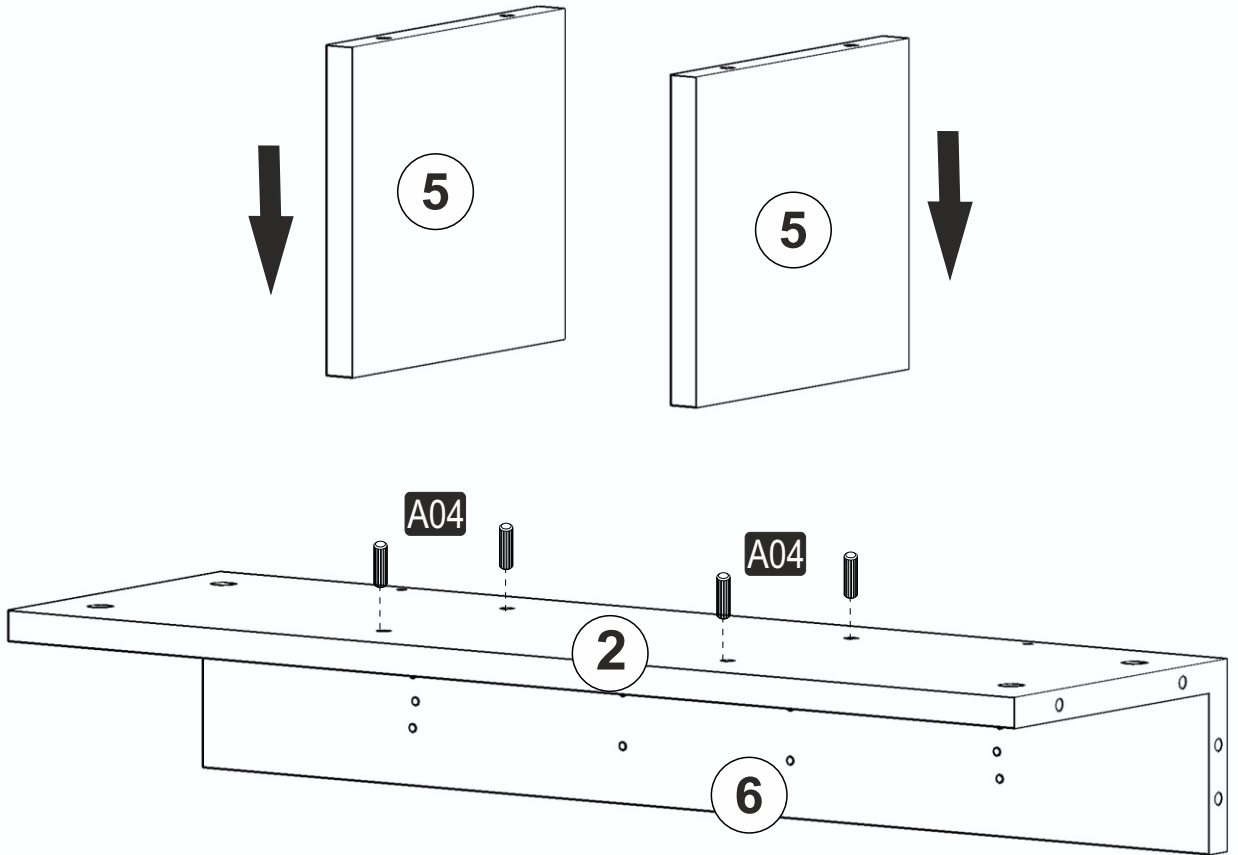

ATTENTION !!

Minifix is the main connection material used in products. Before starting assembly, please check the drawings below.

ACCESSORY LIST

MIDNIGHT

A23  Minifix M8 8x34 8x	A22  Minifix G18 15x14 8x	A04  KVLY 8x30 12x	A17  4x50 5x	A15  LA 1x
A16  DB 8mm 3x	A18  3,5x18 8x	A10  14mm 5x	A06  18 mm 8x	A19  ASKI BLACK/SYH 4x
0x	0x	0x	0x	0x

GENERAL VIEW

1

2

3

4

5

6

7