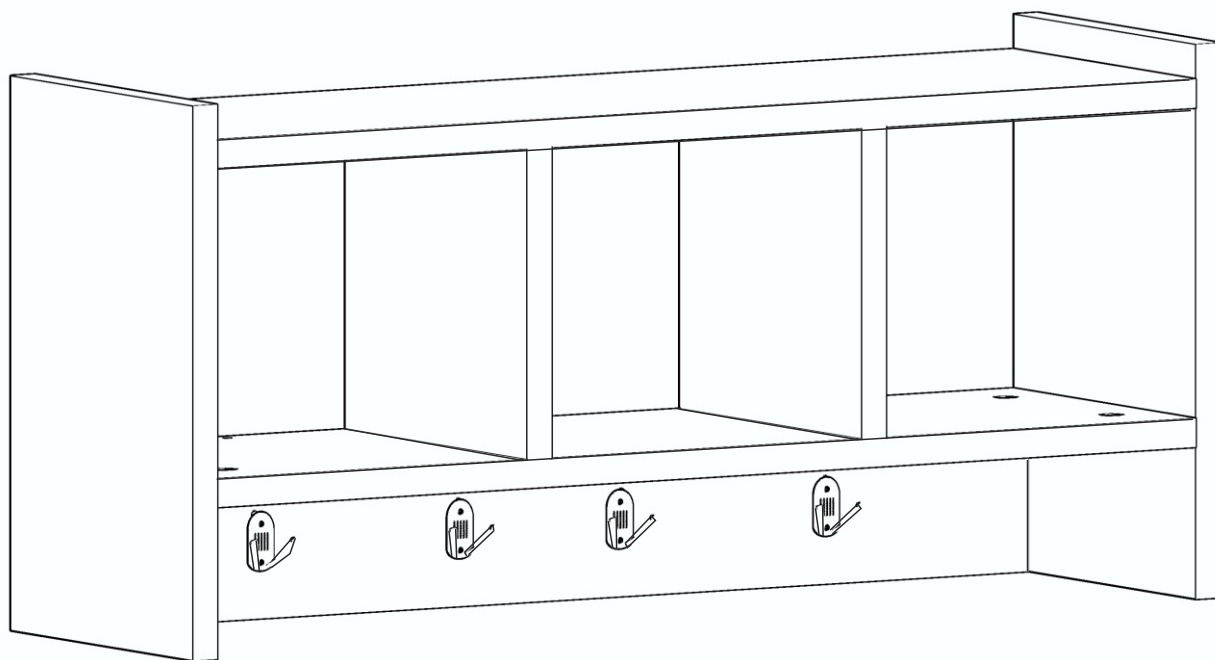

MIDNIGHT COAT HANGER

MIDNIGHT ASKILIK

P4025

Dear Customer,

We design and produce our products for people to love and have fun with them as we do.

The product you bought was subjected to all sorts of tests and control before sending out to you.