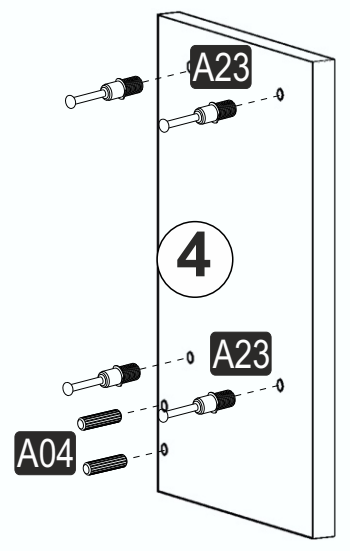

ATTENTION !!

Minifix is the main connection material used in products. Before starting assembly, please check the drawings below.

ACCESSORY LIST

MIDNIGHT

A23  Minifix M8 8x34 8x	A22  Minifix G18 15x14 8x	A04  KVLY 8x30 12x	A17  4x50 5x	A15  LA 1x
A16  DB 8mm 3x	A18  3,5x18 8x	A10  14mm 5x	A06  18 mm 8x	A19  ASKI BLACK/SYH 4x
0x	0x	0x	0x	0x

GENERAL VIEW

1

2

3

4

5

6

7