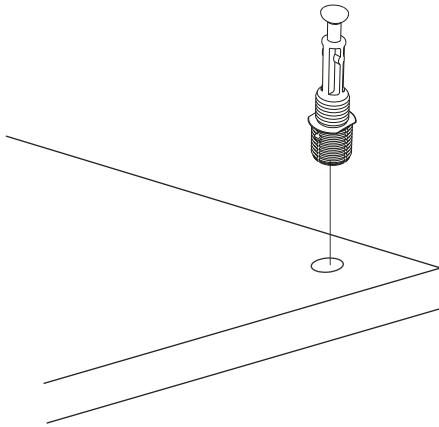

ATTENTION !!

Minifix is the main connection material used in products. Before starting assembly, please check the drawings below.

ACCESSORY LIST

A06  Minifix M8 12x	A01  Minifix G18 12x	A23  Raf Pimi 8x	A13  MA 8x	A12  DM 4x
A41  YRMDV 4x	A49  KLPVD 20mm 4x	A10  3,5x18 32x	A52  ELEGANS AYAK 5x	A50  KARE KULP 4x
A28  AC 36x	A04  Minifix Tapa 12x	A29  3,5x30 YHB vida 20x		