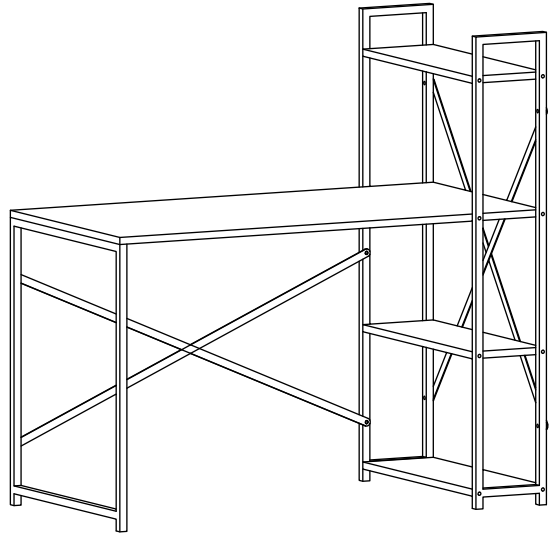

ZERNEZ DESK

ASSEMBLY INSTRUCTIONS

ZERNEZ DESK

ASSEMBLY INSTRUCTIONS

WOOD SCREW

16 PCS

4*35 Vida

2 PCS