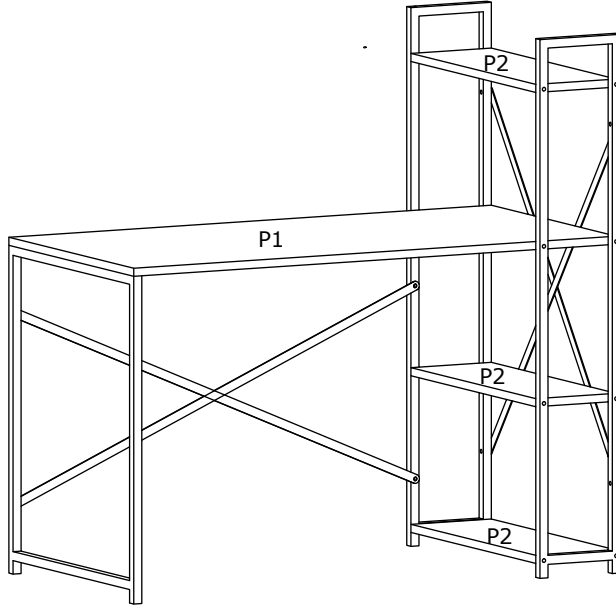

ZERNEZ DESK

ASSEMBLY INSTRUCTIONS

ZERNEZ DESK

ASSEMBLY INSTRUCTIONS

WOOD SCREW

16 PCS

4*35 Vida

2 PCS