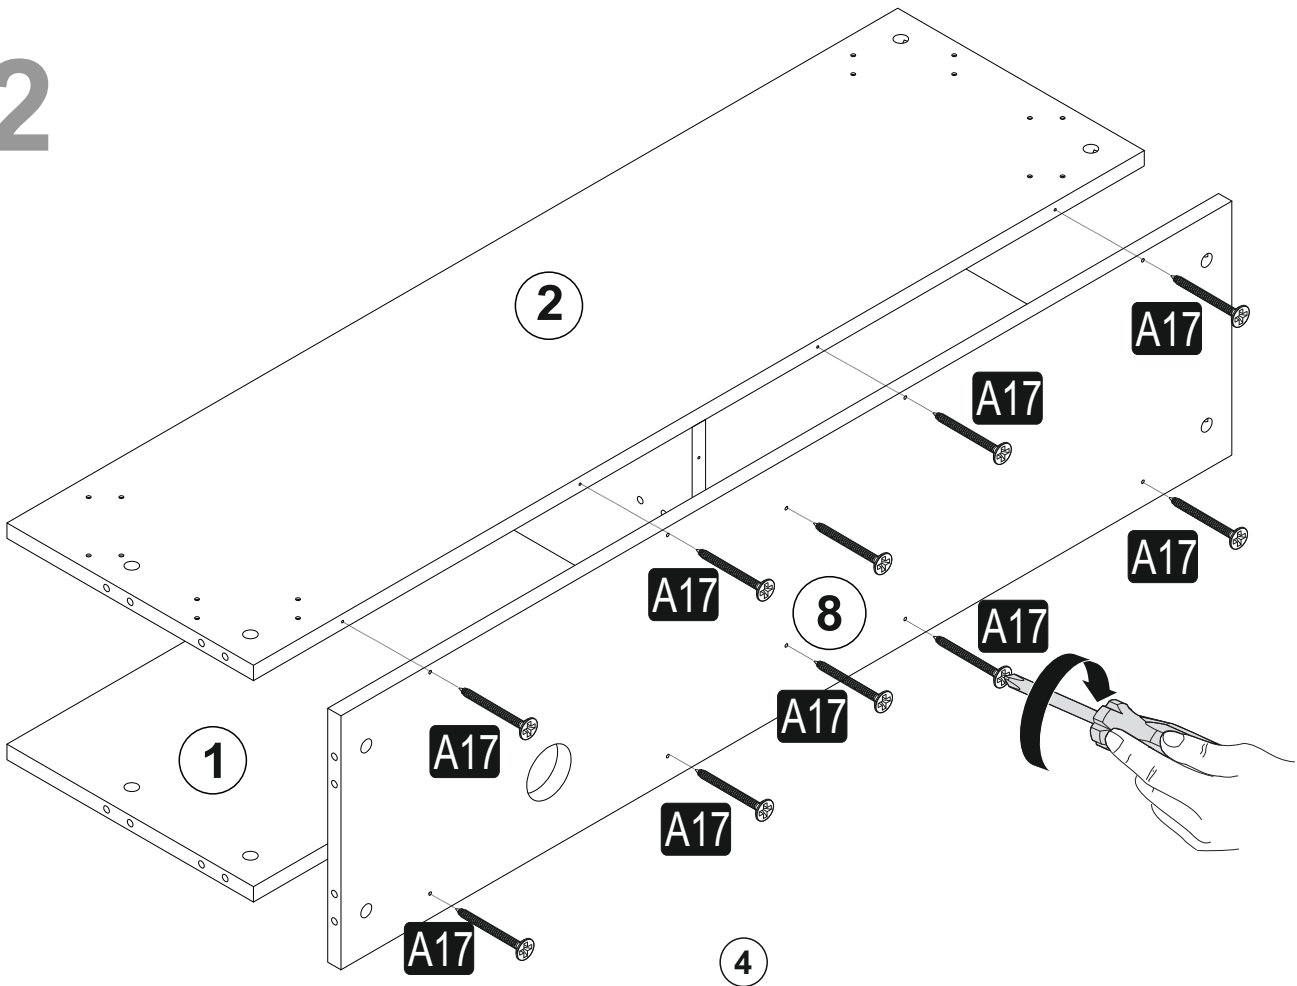

ATTENTION !!

Minifix is the main connection material used in products. Before starting assembly, please check the drawings below.

ACCESSORY LIST

A23  Minifix M8 20x	A22  Minifix G18 20x	A04  KVLY 20x	C01  DM 2x	C04  MA 2x
Z41  FRKT AYK 20 cm 4x	A18  3,5x18 24x	A17  4x50 10x	A66  BUAT SYH 1x	A06  18 mm CRGN 20x

GENERAL VIEW

2352.01	1	1200	332	18
2352.02	1	1200	332	18
2352.03	1	296	250	18
2352.04	1	296	350	18
2352.05	1	240	332	18
2352.06	1	591	332	18
2352.07	1	627	296	18
2352.08	1	1200	296	18

1

2

3

4

5

5