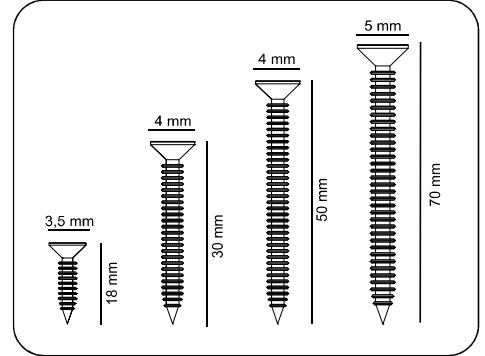

ATTENTION !!

Minifix is the main connection material used in products. Before starting assembly, please check the drawings below.