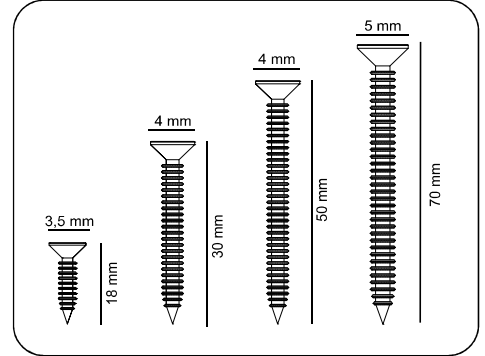

ACCESSORY LIST

DAVIN YAN SEHPA

DORE

| | | | | |
|--|--|--|--|--|
| A44 YHB VD  4x35 8x | V27 YSB MVD  SYH 6x30 6x | | | |
| | | | | |
| | | | | |

GENERAL VIEW

| | | | | |
|-----|---|-----|-----|----|
| .01 | 1 | 400 | 350 | 18 |
| .02 | 2 | 632 | 396 | 20 |
| .03 | 2 | 306 | 20 | 20 |
| .04 | 1 | 306 | 20 | 20 |