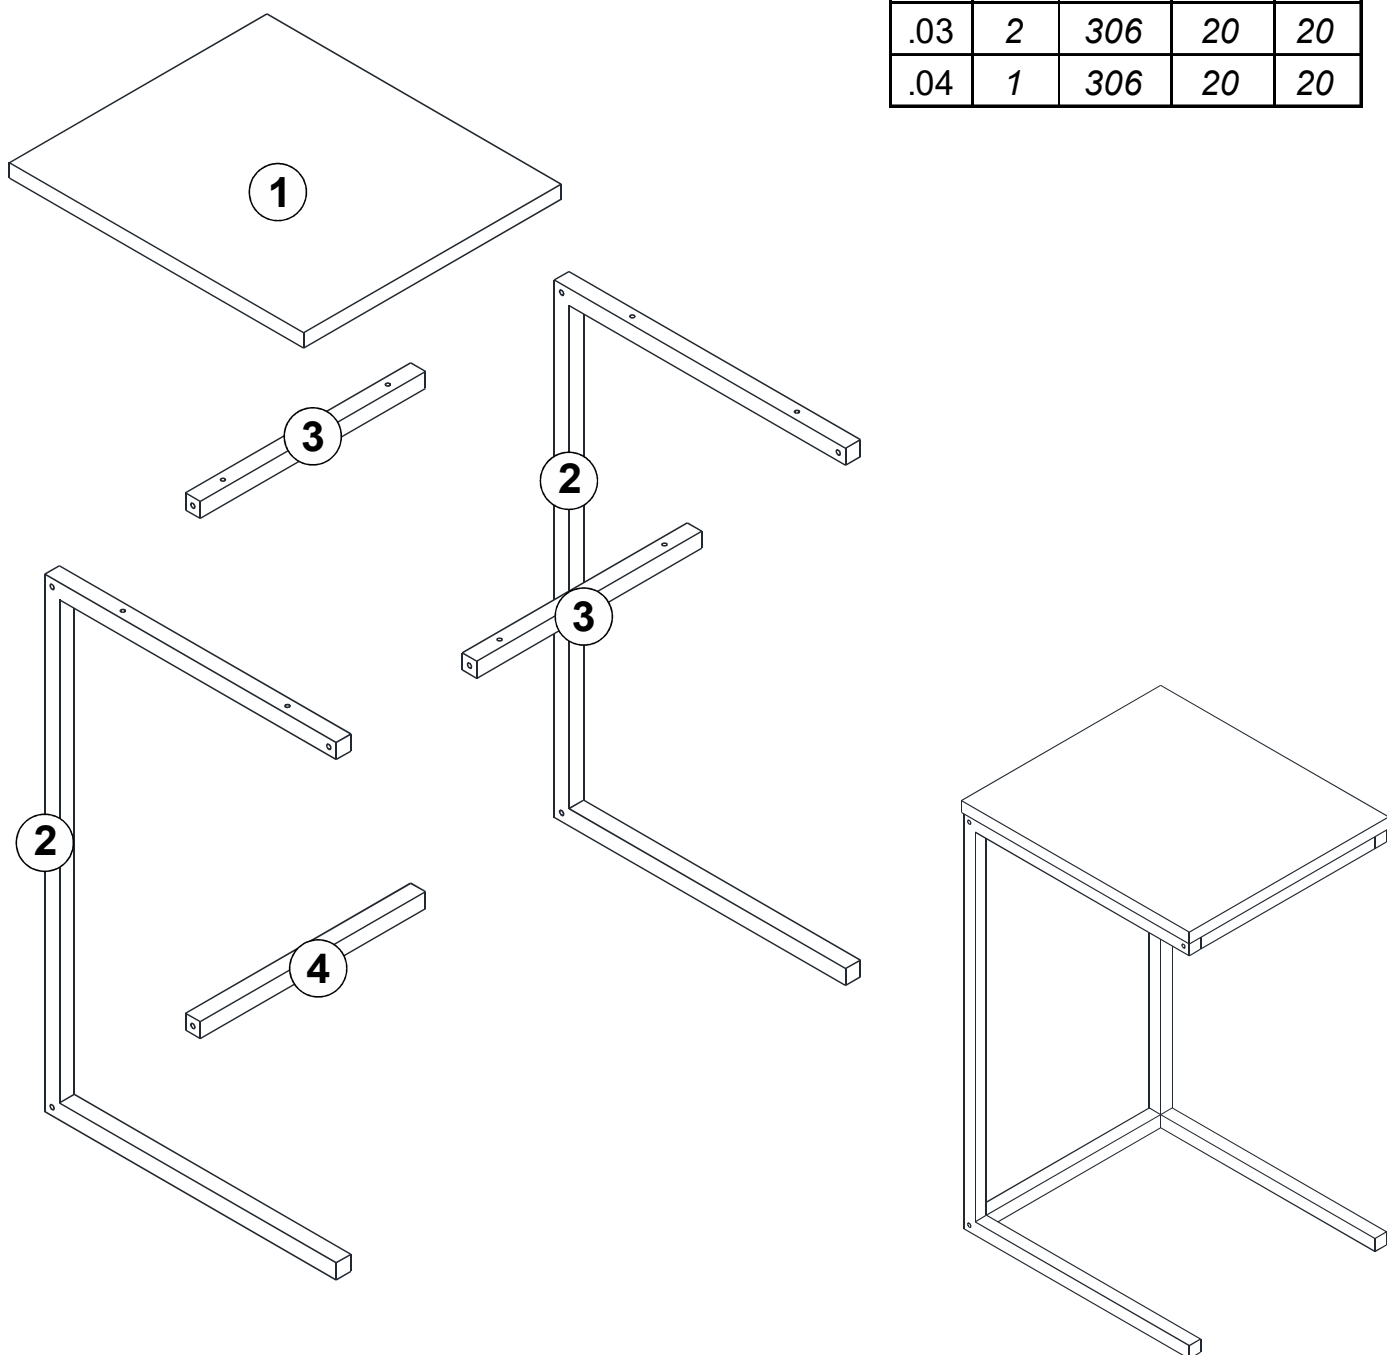

ACCESSORY LIST

DAVIN YAN SEHPA

DORE

| | | | | |
|--|--|--|--|--|
| A44 YHB VD  4x35 8x | V27 YSB MVD  SYH 6x30 6x | | | |
| | | | | |
| | | | | |

GENERAL VIEW

| | | | | |
|-----|---|-----|-----|----|
| .01 | 1 | 400 | 350 | 18 |
| .02 | 2 | 632 | 396 | 20 |
| .03 | 2 | 306 | 20 | 20 |
| .04 | 1 | 306 | 20 | 20 |