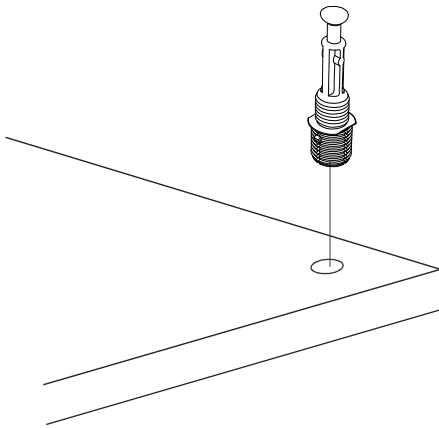

ACCESSORY LIST

DAVIN YAN SEHPA

DORE

| | | | | |
|--|--|--|--|--|
| A44 YHB VD  4x35 8x | V27 YSB MVD  SYH 6x30 6x | | | |
| | | | | |
| | | | | |

GENERAL VIEW

| | | | | |
|-----|---|-----|-----|----|
| .01 | 1 | 400 | 350 | 18 |
| .02 | 2 | 632 | 396 | 20 |
| .03 | 2 | 306 | 20 | 20 |
| .04 | 1 | 306 | 20 | 20 |