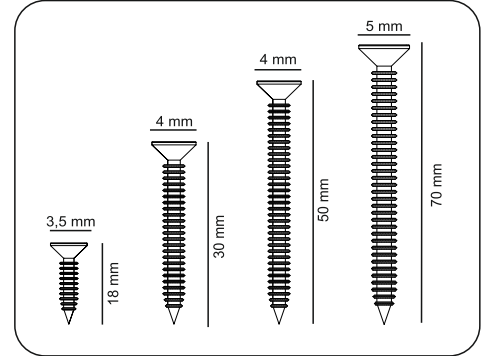

ATTENTION !!

Minifix is the main connection material used in products. Before starting assembly, please check the drawings below.