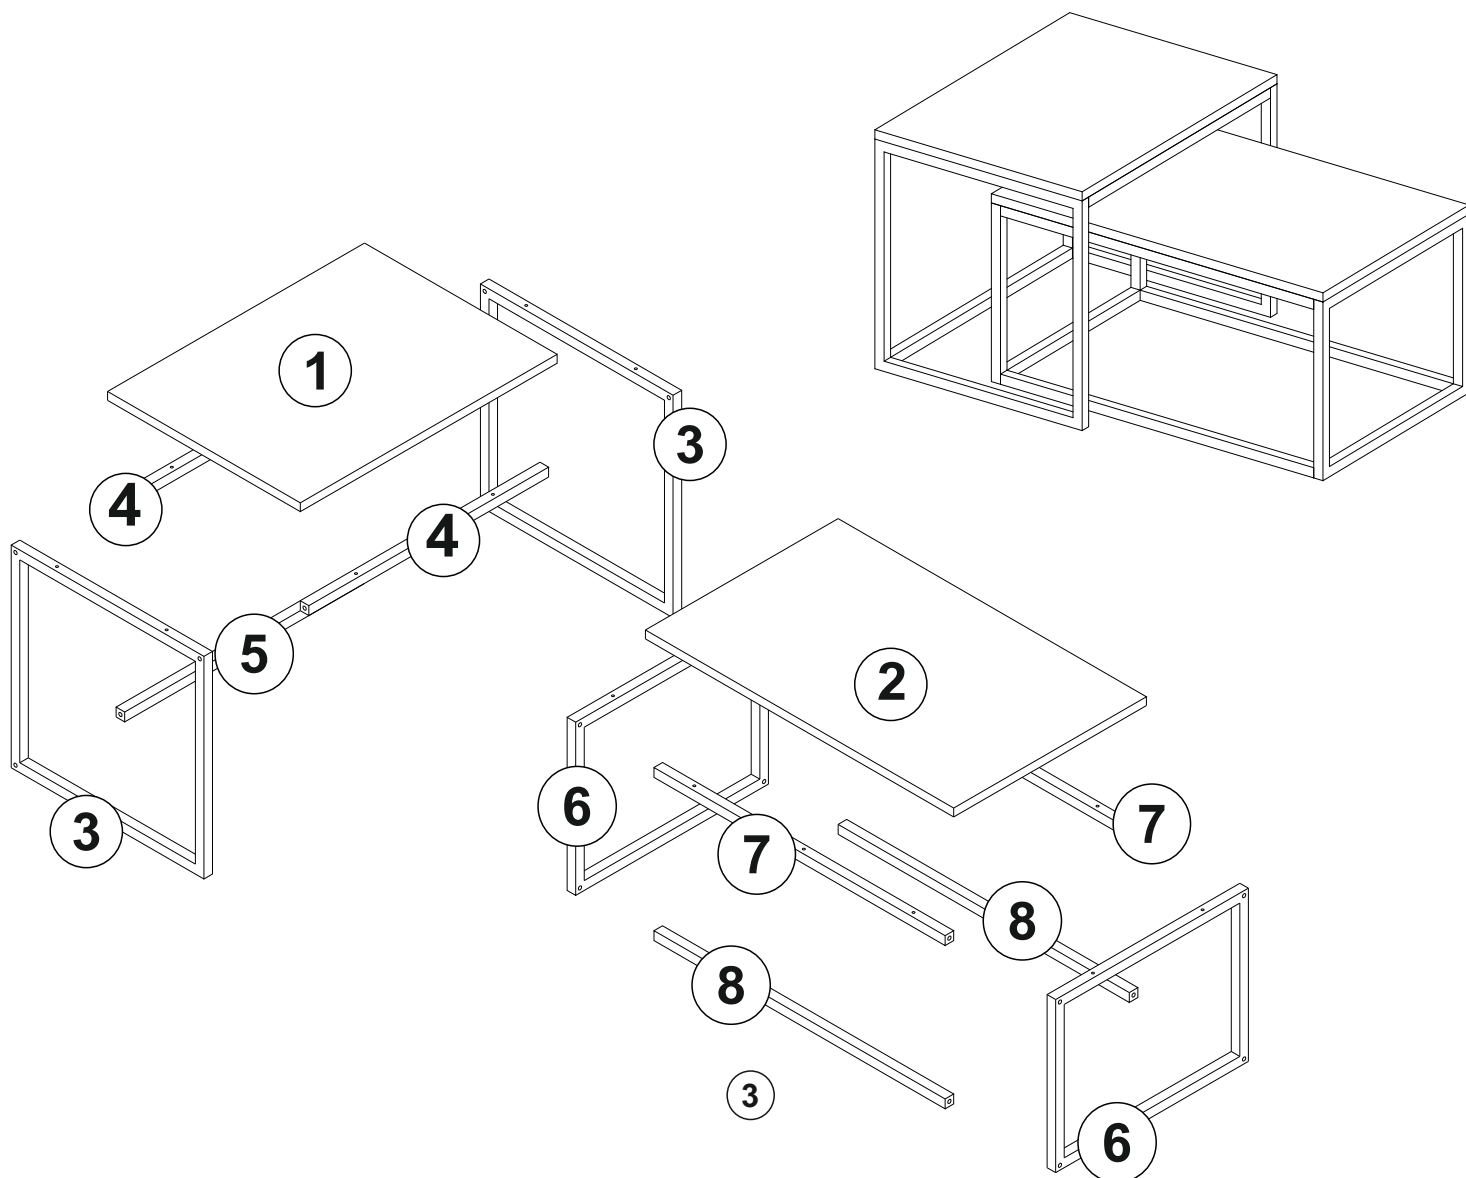

LEKA

WHITE/WHITE

ACCESSORY LIST

LEKA

08575

A41  4x35 KROM 18x	B14  M6*30 mm BYZ 14x			

GENERAL VIEW

01838.01	1	600	450	18
01838.02	1	720	450	18

ATTENTION !!

Minifix is the main connection material used in products. Before starting assembly, please check the drawings below.

1

2

3

4

5

6