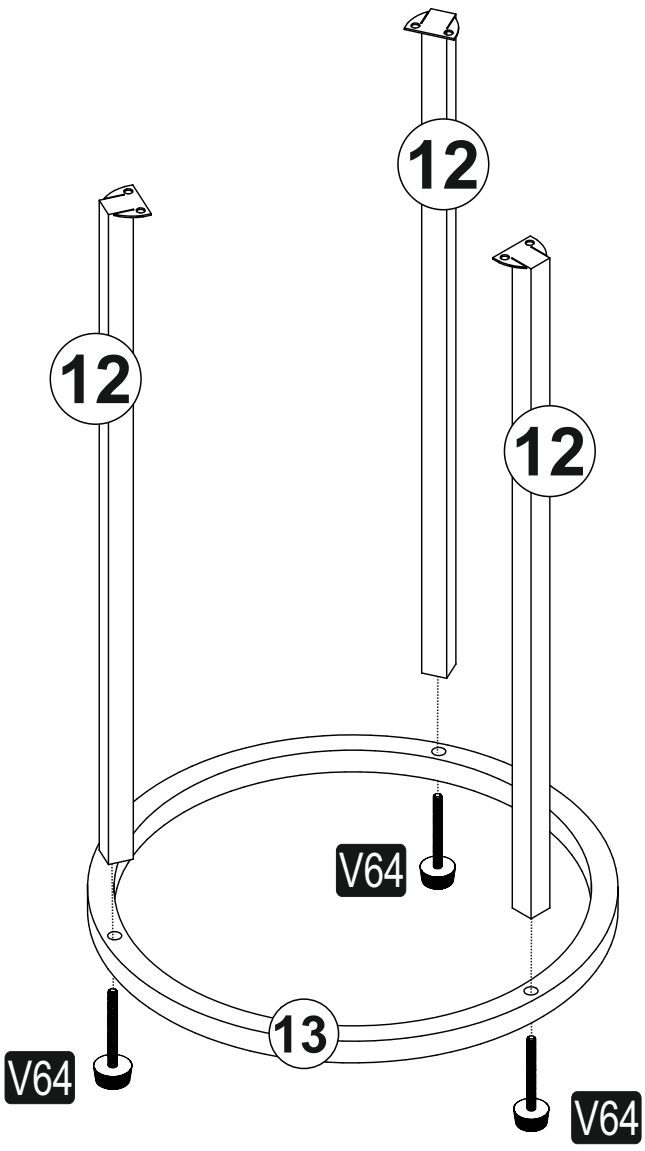

# ATTENTION !!

Minifix is the main connection material used in this products. Before starting assembly, please check the drawings below.

# ACCESSORY LIST

|  |  |  |  |  |
|--|--|--|--|--|
| <b>A18</b><br><br>3,5x18<br>18x | <b>V64</b><br>BNG MTRK VD<br><br>BLACK 6x30<br>9x |  |  |  |
|--|--|--|--|--|

## GENERAL VIEW

3

5

6

8