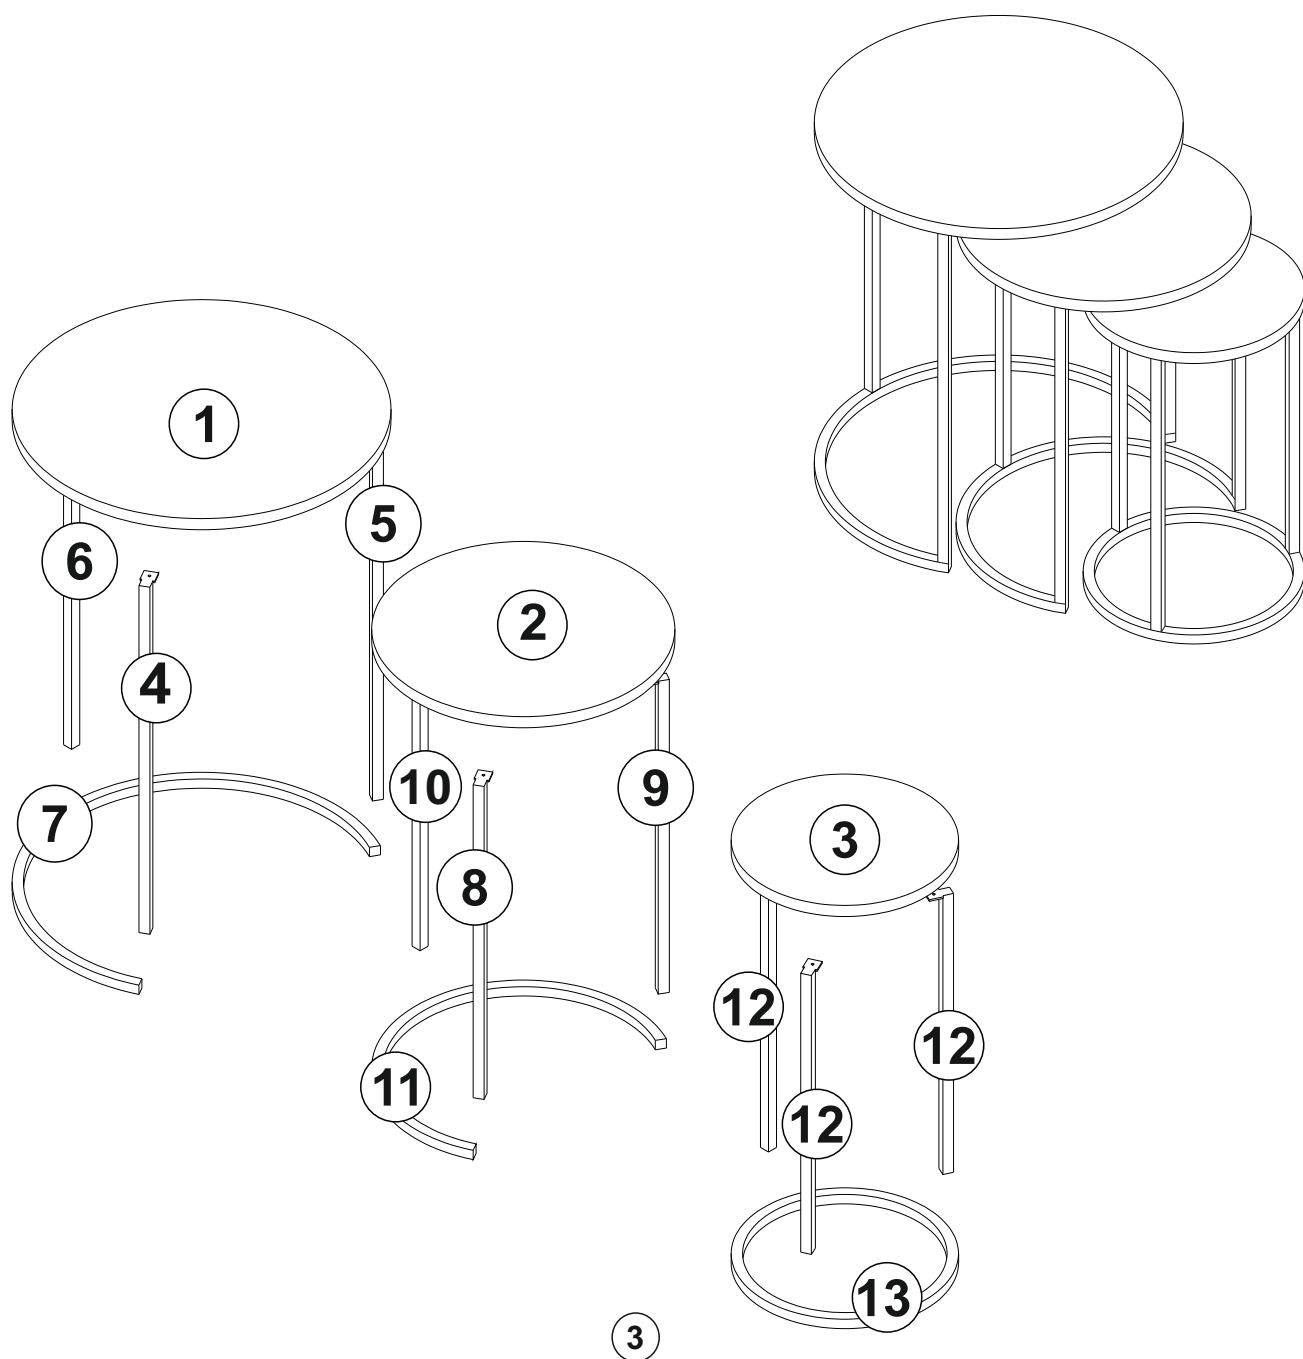

# ATTENTION !!

Minifix is the main connection material used in this products. Before starting assembly, please check the drawings below.

# ACCESSORY LIST

|  |  |  |  |  |
|--|--|--|--|--|
| <b>A18</b><br><br>3,5x18<br>18x | <b>V64</b><br>BNG MTRK VD<br><br>BLACK 6x30<br>9x |  |  |  |
|--|--|--|--|--|

## GENERAL VIEW

3

5

6

8