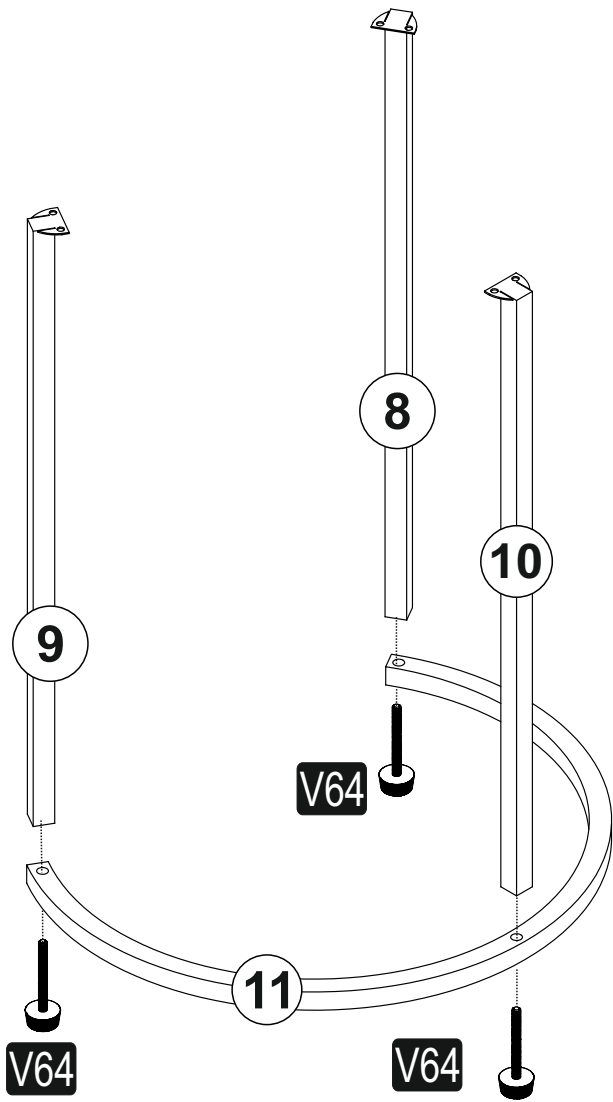

# ATTENTION !!

Minifix is the main connection material used in this products. Before starting assembly, please check the drawings below.

# ACCESSORY LIST

|  |  |  |  |  |
|--|--|--|--|--|
| <b>A18</b><br><br>3,5x18<br>18x | <b>V64</b><br>BNG MTRK VD<br><br>BLACK 6x30<br>9x |  |  |  |
|--|--|--|--|--|

## GENERAL VIEW

3

5

6

8