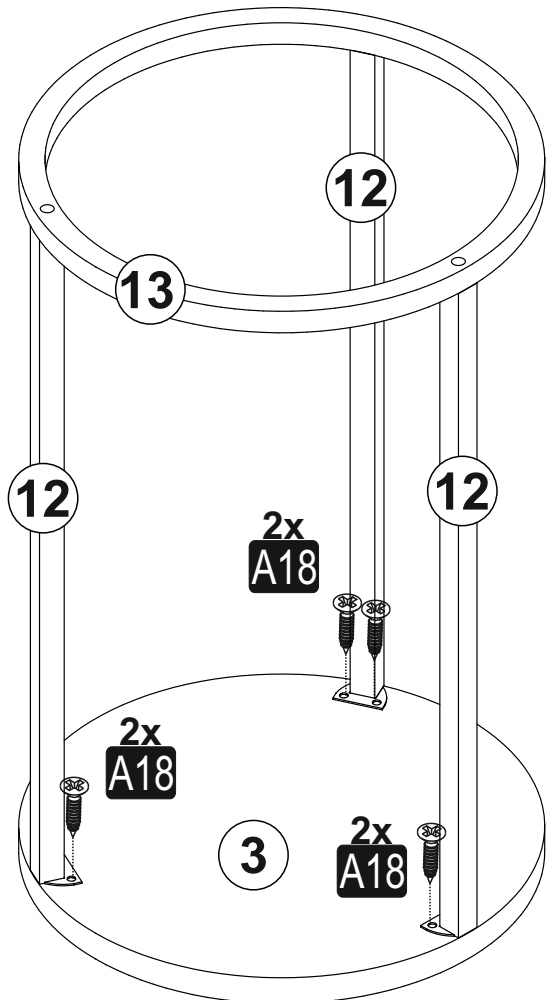

# ATTENTION !!

Minifix is the main connection material used in this products. Before starting assembly, please check the drawings below.

# ACCESSORY LIST

|  |  |  |  |  |
|--|--|--|--|--|
| <b>A18</b><br><br>3,5x18<br>18x | <b>V64</b><br>BNG MTRK VD<br><br>BLACK 6x30<br>9x |  |  |  |
|--|--|--|--|--|

## GENERAL VIEW

3

5

6

8