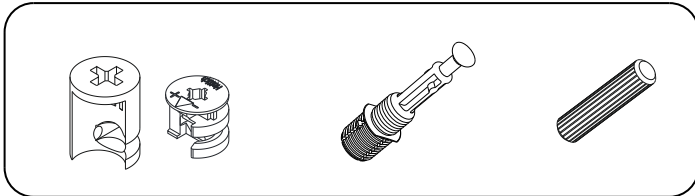

ATTENTION !!

Minifix is the main connection material used in products. Before starting assembly, please check the drawings below.

ACCESSORY LIST

A23 Minifix M10 30x	A22 Minifix G18 30x	A04 KVLY 30x	A06 18 mm SYH 26x	A06 18 mm CRGN 4x

GENERAL VIEW

NO	PART CODE	PIECE	LENGHT	WIDHT	THICKNESS
1	01936.01	1	600	600	18
2	01936.02	1	600	400	18
3	01936.03	1	580	400	18
4	01936.04	2	350	350	18
5	01936.05	2	450	350	18
6	01936.06	4	450	330	18
7	01936.07	2	350	350	18
8	01936.08	2	450	350	18