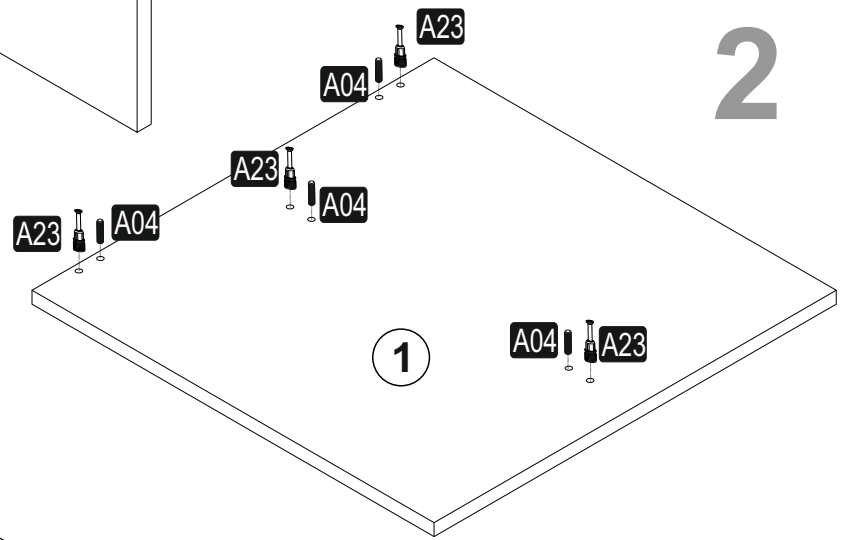

ATTENTION !!

Minifix is the main connection material used in products. Before starting assembly, please check the drawings below.

ACCESSORY LIST

A23 Minifix M10  30x	A22 Minifix G18  30x	A04 KVLY  30x	A06 18 mm SYH  26x	A06 18 mm CRGN  4x

GENERAL VIEW

NO	PART CODE	PIECE	LENGHT	WIDHT	THICKNESS
1	01936.01	1	600	600	18
2	01936.02	1	600	400	18
3	01936.03	1	580	400	18
4	01936.04	2	350	350	18
5	01936.05	2	450	350	18
6	01936.06	4	450	330	18
7	01936.07	2	350	350	18
8	01936.08	2	450	350	18

1

2

3

4

4

2x

5

2x