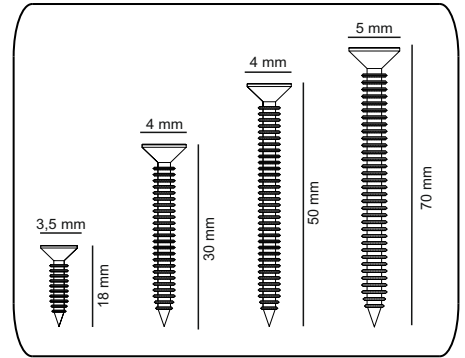

ATTENTION !!

Minifix is the main connection material used in products. Before starting assembly, please check the drawings below.

ACCESSORY LIST

A23 Minifix M10 30x	A22 Minifix G18 30x	A04 KVLY 30x	A06 18 mm SYH 26x	A06 18 mm CRGN 4x

GENERAL VIEW

NO	PART CODE	PIECE	LENGHT	WIDHT	THICKNESS
1	01936.01	1	600	600	18
2	01936.02	1	600	400	18
3	01936.03	1	580	400	18
4	01936.04	2	350	350	18
5	01936.05	2	450	350	18
6	01936.06	4	450	330	18
7	01936.07	2	350	350	18
8	01936.08	2	450	350	18