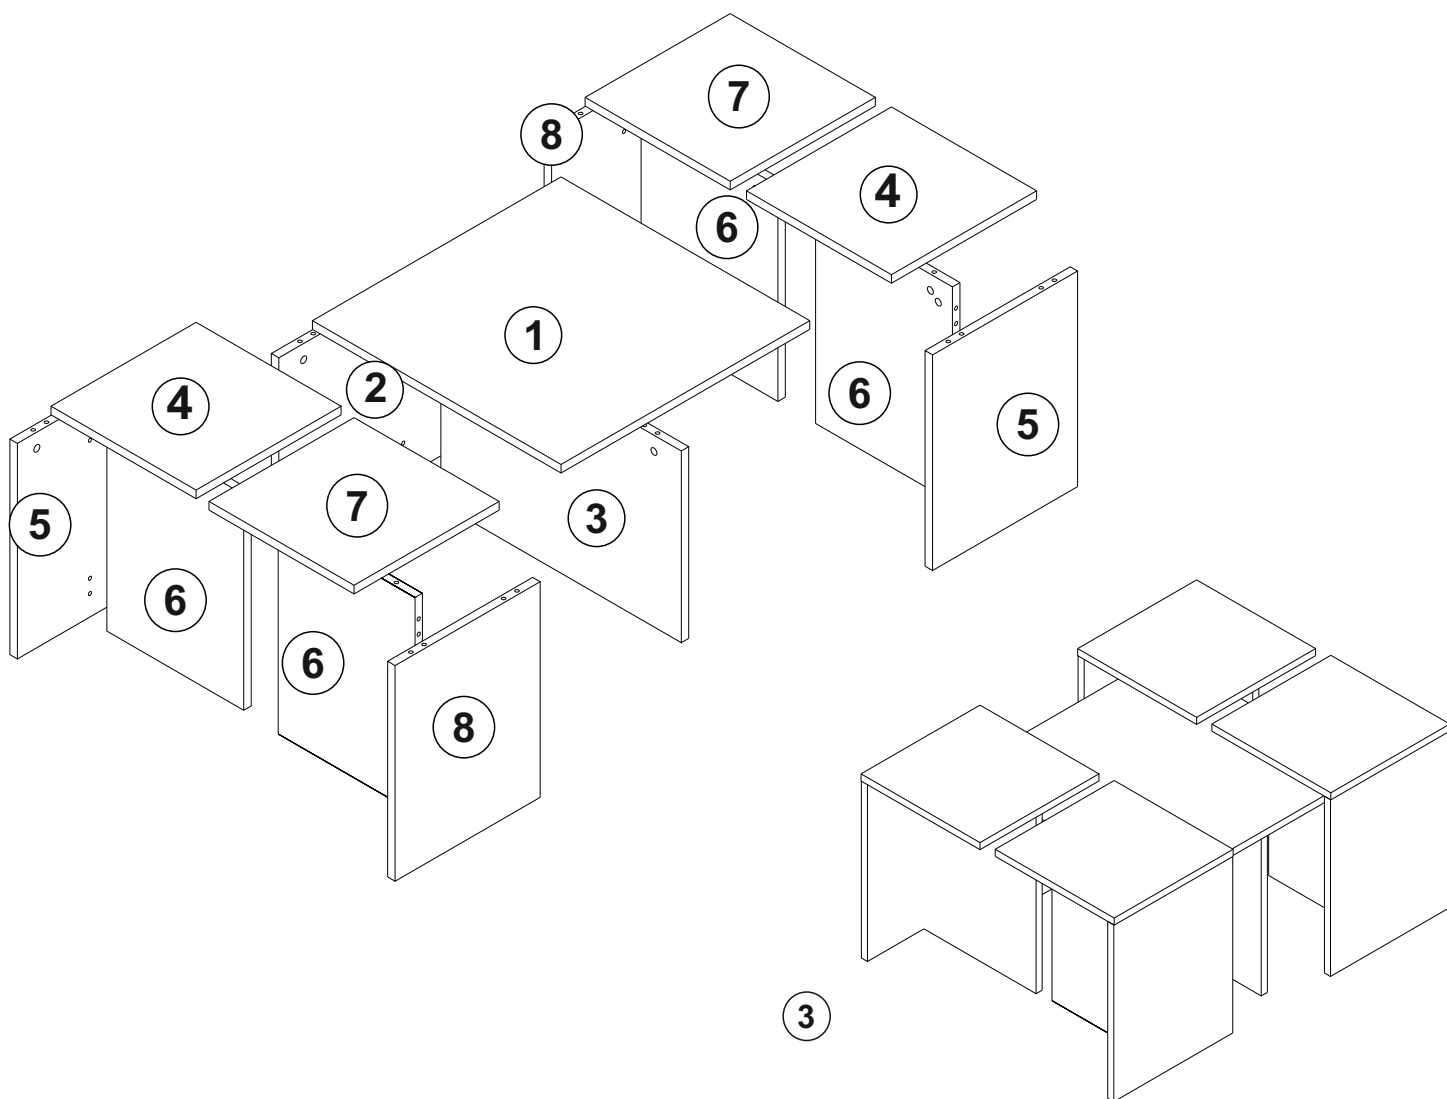

ATTENTION !!

Minifix is the main connection material used in products. Before starting assembly, please check the drawings below.

ACCESSORY LIST

A23 Minifix M10  30x	A22 Minifix G18  30x	A04 KVLY  30x	A06 18 mm SYH  26x	A06 18 mm CRGN  4x

GENERAL VIEW

NO	PART CODE	PIECE	LENGHT	WIDHT	THICKNESS
1	01936.01	1	600	600	18
2	01936.02	1	600	400	18
3	01936.03	1	580	400	18
4	01936.04	2	350	350	18
5	01936.05	2	450	350	18
6	01936.06	4	450	330	18
7	01936.07	2	350	350	18
8	01936.08	2	450	350	18

1

2

3

4

4

2x

5

2x