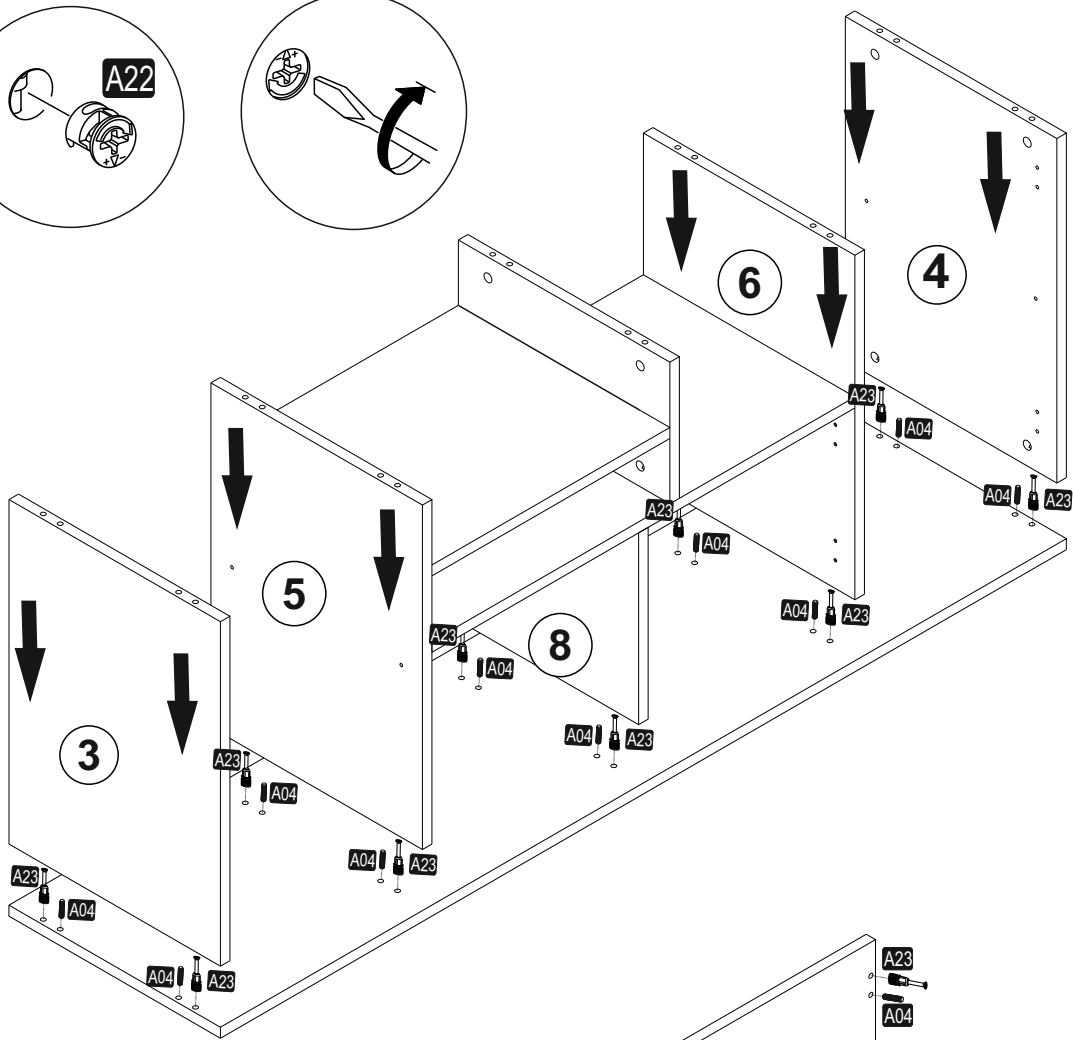

ATTENTION !!

Minifix is the main connection material used in products. Before starting assembly, please check the drawings below.

ACCESSORY LIST

A23 Minifix M8  32x	A22 Minifix G18  32x	A04 KVLY  32x	A47 O150 Vanezia  5x	A65 RP  8x
C04 MA  8x	C02 SDM  4x	C01 DM  4x	A48 AC  60x	A06 18 mm CRGN  32x
A18 3,5x18  62x				

GENERAL VIEW

1664.01	1	1600	400	18
1664.02	1	1600	400	18
1664.03	1	564	400	18
1664.04	1	564	400	18
1664.05	1	564	400	18
1664.06	1	564	400	18
1664.07	1	232	400	18
1664.08	1	314	400	18
1664.09	1	450	400	18
1664.10	1	800	400	18
1664.11	2	364	400	18
1664.12	2	350	396	18
1664.13	2	600	396	18
1664.14	2	1596	296	3

1

2

3

4

5

6

7

8