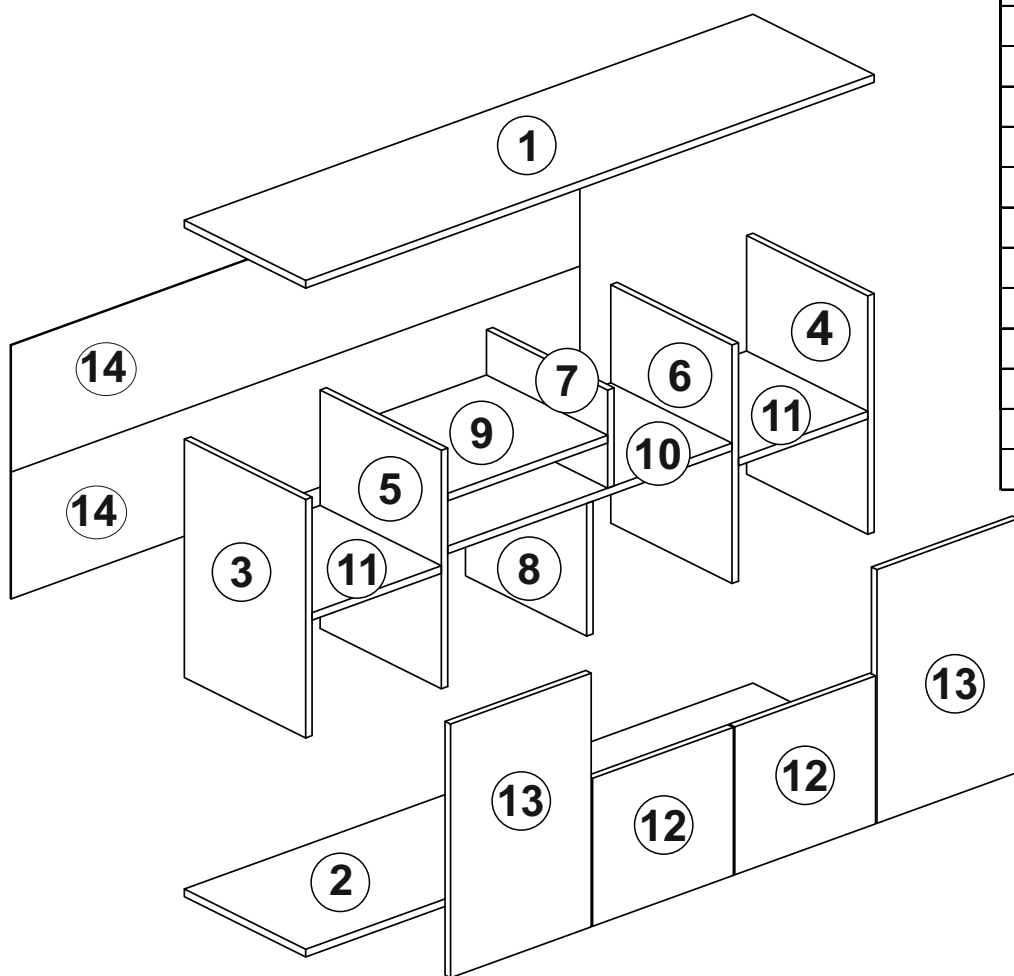

ATTENTION !!

Minifix is the main connection material used in products. Before starting assembly, please check the drawings below.

ACCESSORY LIST

A23 Minifix M8  32x	A22 Minifix G18  32x	A04 KVLY  32x	A47 O150 Vanezia  5x	A65 RP  8x
C04 MA  8x	C02 SDM  4x	C01 DM  4x	A48 AC  60x	A06 18 mm CRGN  32x
A18 3,5x18  62x				

GENERAL VIEW

1664.01	1	1600	400	18
1664.02	1	1600	400	18
1664.03	1	564	400	18
1664.04	1	564	400	18
1664.05	1	564	400	18
1664.06	1	564	400	18
1664.07	1	232	400	18
1664.08	1	314	400	18
1664.09	1	450	400	18
1664.10	1	800	400	18
1664.11	2	364	400	18
1664.12	2	350	396	18
1664.13	2	600	396	18
1664.14	2	1596	296	3