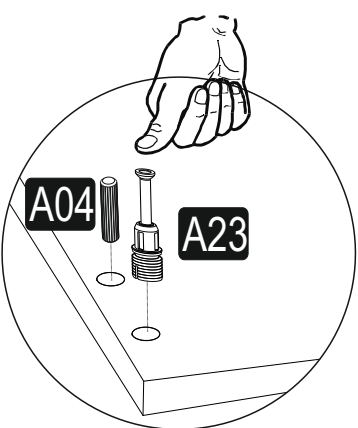

ATTENTION !!

Minifix is the main connection material used in products. Before starting assembly, please check the drawings below.

ACCESSORY LIST

KALE 1 KPK 190 LIK - DORE

A23 Minifix M8  20x	A22 Minifix G18  20x	A04 KVLY  12x		
C01 DM  4x	C04 MA  4x	A18 3,5x18  20x	A24 FLNS  2x	A55 AB  404 mm 1x
A48 AC  46x	A06 18 mm ACK CVZ  8x			

GENERAL VIEW

2798.01	1	450	520	18
2798.02	1	414	520	18
2798.03	1	1880	520	18
2798.04	1	1880	520	18
2798.05	1	414	520	18
2798.06	2	414	96	18
2798.07	1	1800	446	3

1

2

3

4

5

5