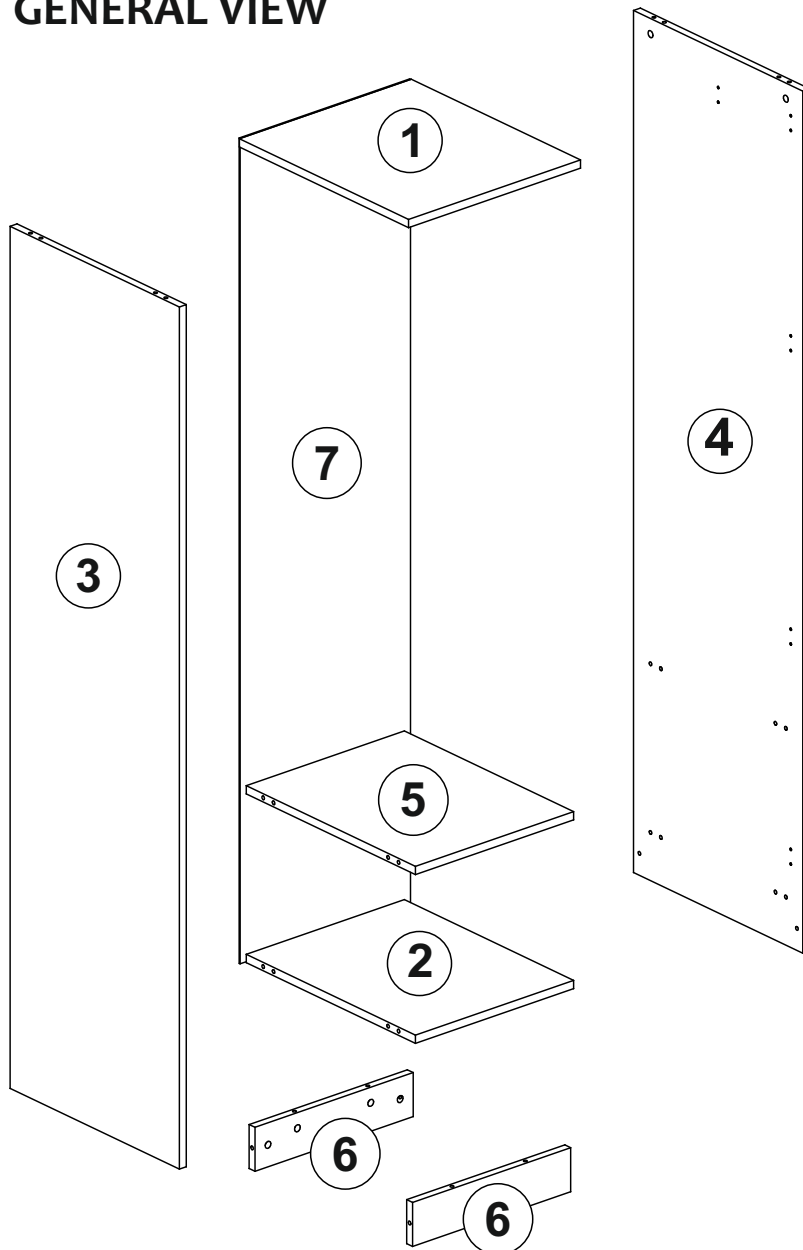

ATTENTION !!

Minifix is the main connection material used in products. Before starting assembly, please check the drawings below.

ACCESSORY LIST

KALE 1 KPK 190 LIK - DORE

A23 Minifix M8  20x	A22 Minifix G18  20x	A04 KVLY  12x		
C01 DM  4x	C04 MA  4x	A18 3,5x18  20x	A24 FLNS  2x	A55 AB  404 mm 1x
A48 AC  46x	A06 18 mm ACK CVZ  8x			

GENERAL VIEW

2798.01	1	450	520	18
2798.02	1	414	520	18
2798.03	1	1880	520	18
2798.04	1	1880	520	18
2798.05	1	414	520	18
2798.06	2	414	96	18
2798.07	1	1800	446	3

1

2

3

4

5

5