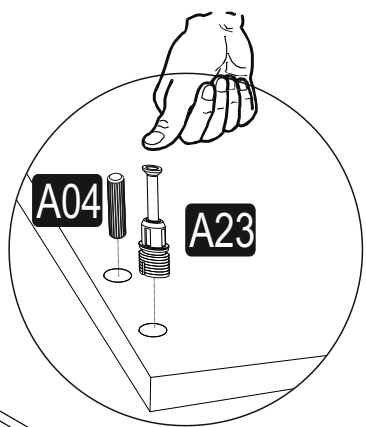

ATTENTION !!

Minifix is the main connection material used in products. Before starting assembly, please check the drawings below.

ACCESSORY LIST

KALE 1 KPK 190 LIK - DORE

A23 Minifix M8  20x	A22 Minifix G18  20x	A04 KVLY  12x		
C01 DM  4x	C04 MA  4x	A18 3,5x18  20x	A24 FLNS  2x	A55 AB  404 mm 1x
A48 AC  46x	A06 18 mm ACK CVZ  8x			

GENERAL VIEW

2798.01	1	450	520	18
2798.02	1	414	520	18
2798.03	1	1880	520	18
2798.04	1	1880	520	18
2798.05	1	414	520	18
2798.06	2	414	96	18
2798.07	1	1800	446	3

1

2

3

4

5

5