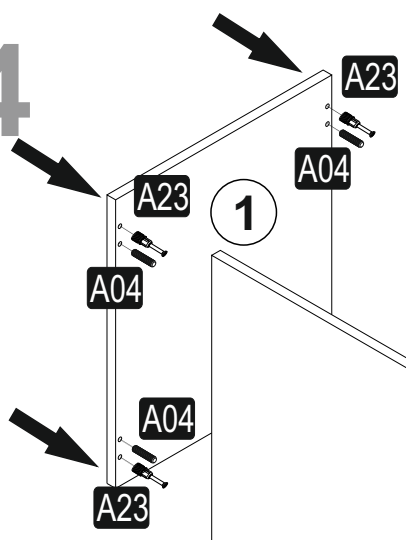

ATTENTION !!

Minifix is the main connection material used in products. Before starting assembly, please check the drawings below.

ACCESSORY LIST

KALE 1 KPK 190 LIK - DORE

A23 Minifix M8  20x	A22 Minifix G18  20x	A04 KVLY  12x		
C01 DM  4x	C04 MA  4x	A18 3,5x18  20x	A24 FLNS  2x	A55 AB  404 mm 1x
A48 AC  46x	A06 18 mm ACK CVZ  8x			

GENERAL VIEW

2798.01	1	450	520	18
2798.02	1	414	520	18
2798.03	1	1880	520	18
2798.04	1	1880	520	18
2798.05	1	414	520	18
2798.06	2	414	96	18
2798.07	1	1800	446	3

1

2

3

4

5

5