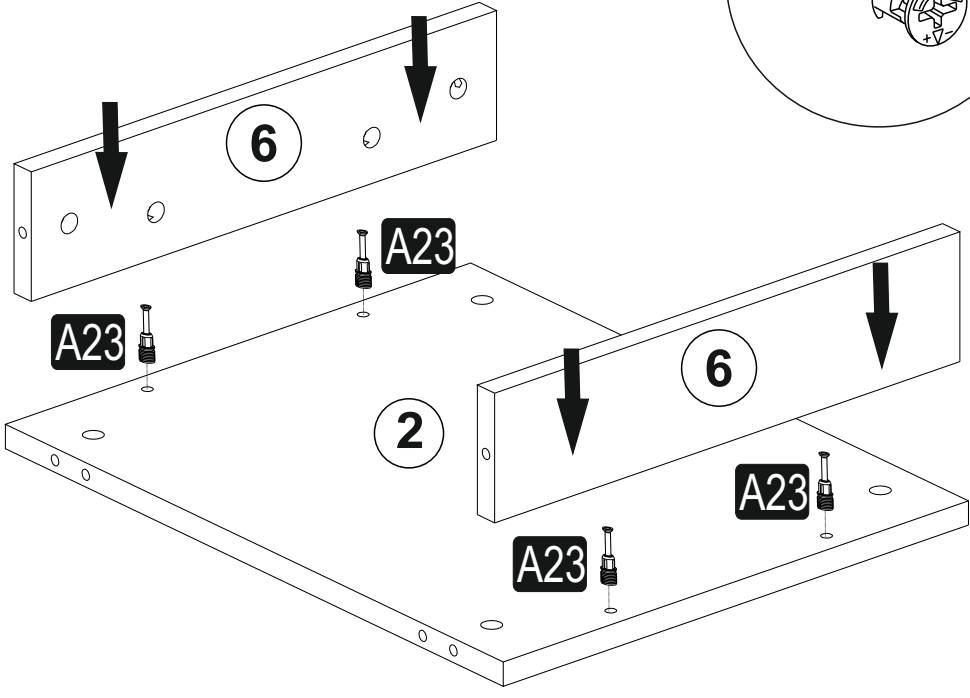

ATTENTION !!

Minifix is the main connection material used in products. Before starting assembly, please check the drawings below.

ACCESSORY LIST

KALE 1 KPK 190 LIK - DORE

A23 Minifix M8  20x	A22 Minifix G18  20x	A04 KVLY  12x		
C01 DM  4x	C04 MA  4x	A18 3,5x18  20x	A24 FLNS  2x	A55 AB  404 mm 1x
A48 AC  46x	A06 18 mm ACK CVZ  8x			

GENERAL VIEW

2798.01	1	450	520	18
2798.02	1	414	520	18
2798.03	1	1880	520	18
2798.04	1	1880	520	18
2798.05	1	414	520	18
2798.06	2	414	96	18
2798.07	1	1800	446	3

1

2

3

4

5

5