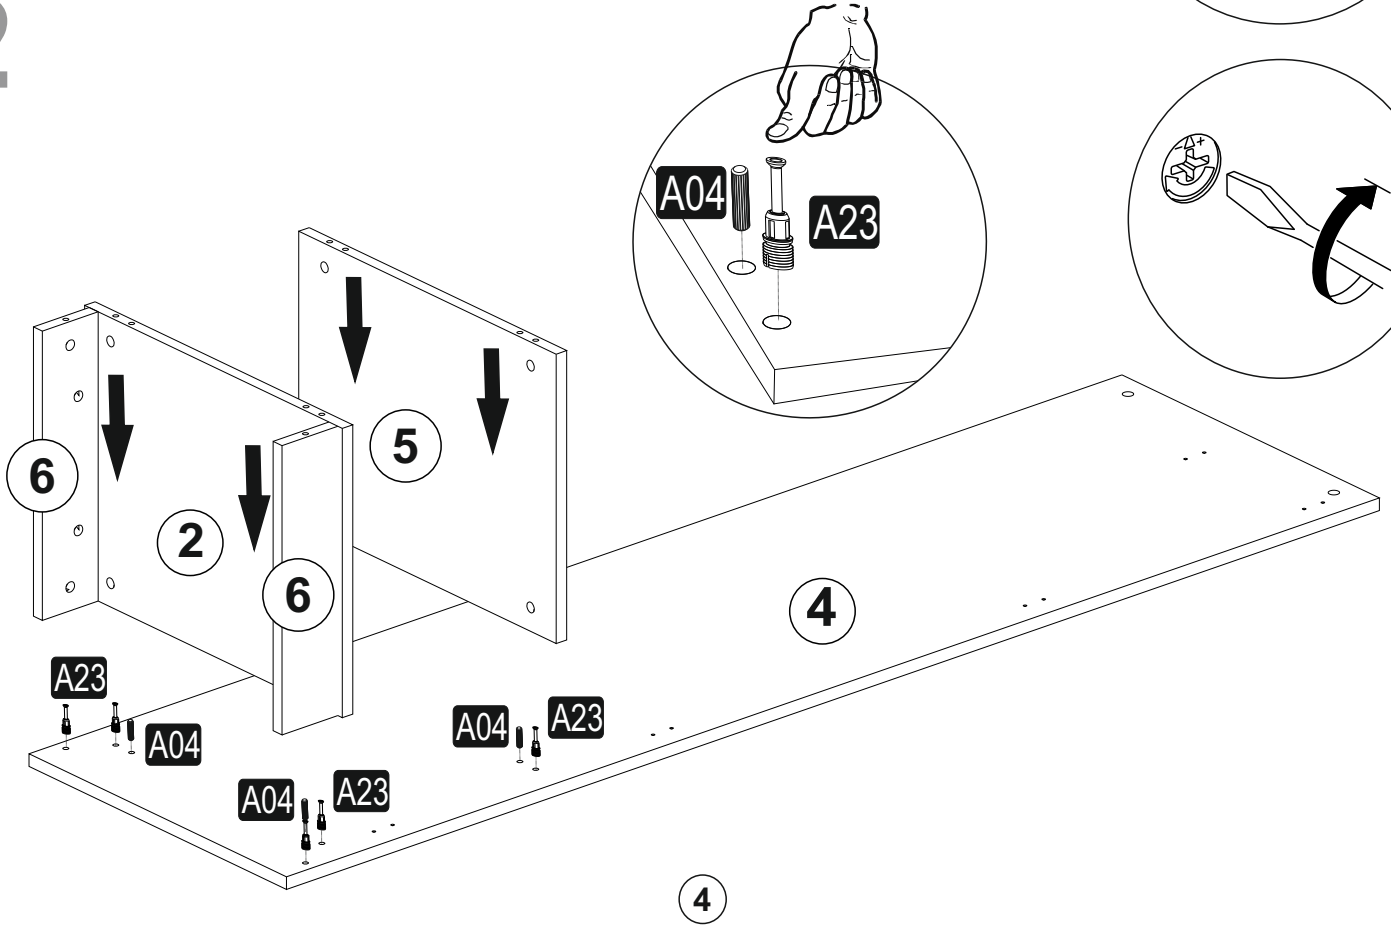

ATTENTION !!

Minifix is the main connection material used in products. Before starting assembly, please check the drawings below.

ACCESSORY LIST

KALE 1 KPK 190 LIK - DORE

A23 Minifix M8  20x	A22 Minifix G18  20x	A04 KVLY  12x		
C01 DM  4x	C04 MA  4x	A18 3,5x18  20x	A24 FLNS  2x	A55 AB  404 mm 1x
A48 AC  46x	A06 18 mm ACK CVZ  8x			

GENERAL VIEW

2798.01	1	450	520	18
2798.02	1	414	520	18
2798.03	1	1880	520	18
2798.04	1	1880	520	18
2798.05	1	414	520	18
2798.06	2	414	96	18
2798.07	1	1800	446	3

1

2

3

4

5

5