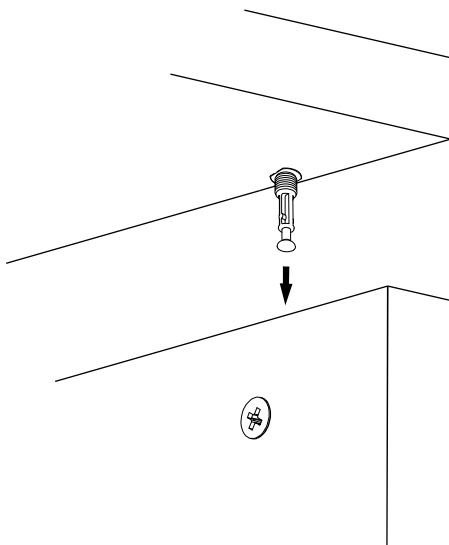

ATTENTION !!

Minifix is the main connection material used in products. Before starting assembly, please check the drawings below.

ACCESSORY LIST

KALE GÖVDE 2K

A23 Minifix M10 18x	A22 Minifix G18 18x	A06 18 mm BYZ 12x	A04 KVLY 16x	C01 DM 8x
C04 MA 8x	A18 3,5x18 40x	A24 FLNS 4x	A55 AB 856 mm 2x	A48 AC 40x
A64 "H"ARKLK CTS 1x				