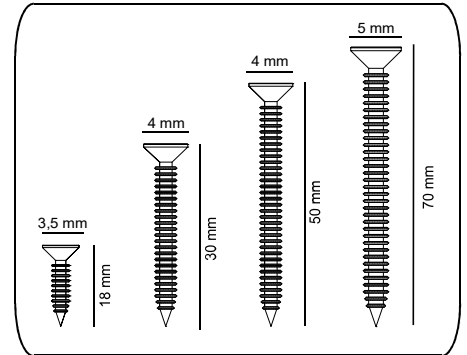

ATTENTION !!

Minifix is the main connection material used in products. Before starting assembly, please check the drawings below.

ACCESSORY LIST

A23 Minifix M10 18x	A22 Minifix G18 18x	A06 18 mm BYZ 12x	A04 KVLY 16x	C01 DM 8x
C04 MA 8x	A18 3,5x18 40x	A24 SEFFAF FLNS 4x	H48 LEDLİ ASK BRS 856 mm 2x	A48 AC 40x
A64 "H"ARKLK CTS 1x				

ÇITA 190 - 1764mm
ÇITA 210 - 1964mm

GENERAL VIEW

KALE 2		190 LİK		210 LUK		
3	1	1880	520	2080	520	18
4	1	1880	520	2080	520	18
7	2	1800	449	2000	449	3
1	1	900	520	900	520	18
2	1	864	520	864	520	18
5	1	864	520	864	520	18
6	2	864	96	864	96	18