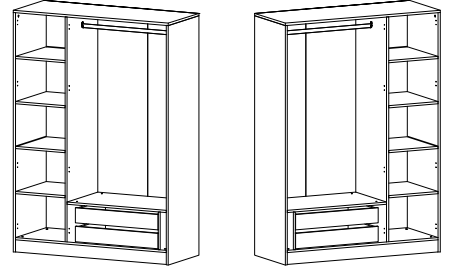

BEYAZ

KALE

GÖVDE 3K 190CM+210CM ORTAK - LEDLİ

V1

V2

Dear Customer,

We design and produce our products for people to love and have fun with them as we do.

The product you bought was subjected to all sorts of tests and control before sending out to you.