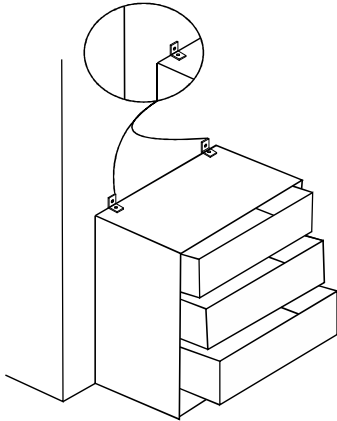

BEYAZ

KALE

GÖVDE 3K 190CM+210CM ORTAK - LEDLİ

V1

V2

Dear Customer,

We design and produce our products for people to love and have fun with them as we do.

The product you bought was subjected to all sorts of tests and control before sending out to you.