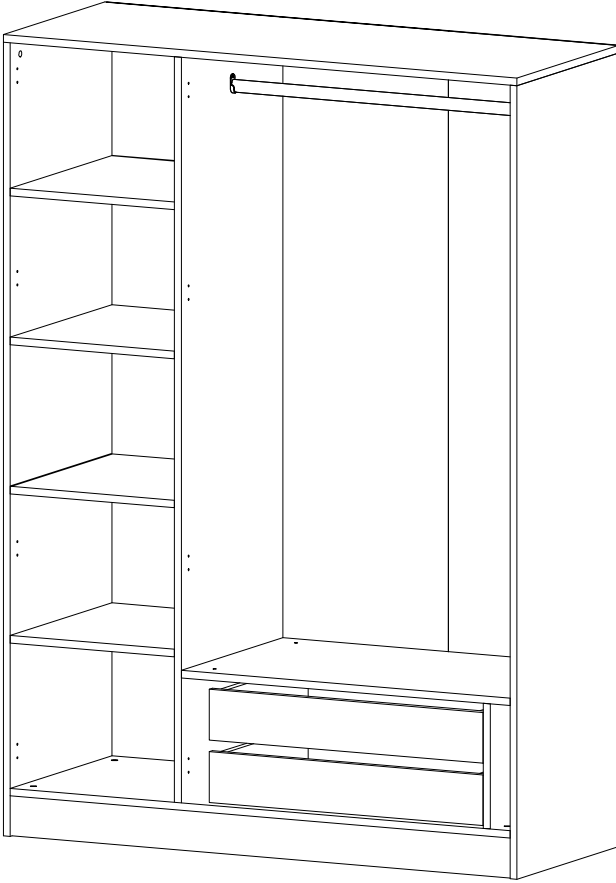

BEYAZ

KALE

GÖVDE 3K 190CM+210CM ORTAK - LEDLİ

V1

V2

Dear Customer,

We design and produce our products for people to love and have fun with them as we do.

The product you bought was subjected to all sorts of tests and control before sending out to you.