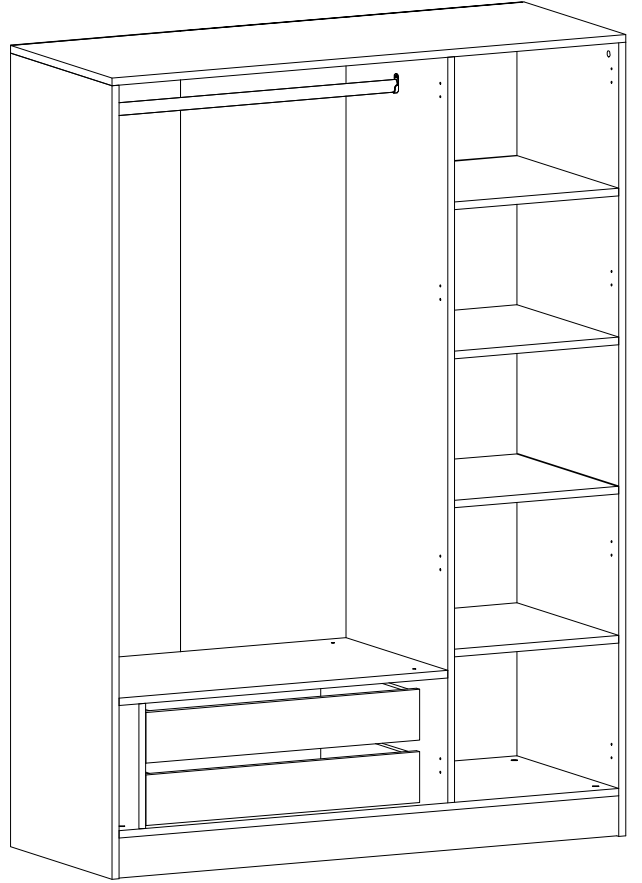

BEYAZ

KALE

GÖVDE 3K 190CM+210CM ORTAK - LEDLİ

V1

V2

Dear Customer,

We design and produce our products for people to love and have fun with them as we do.

The product you bought was subjected to all sorts of tests and control before sending out to you.