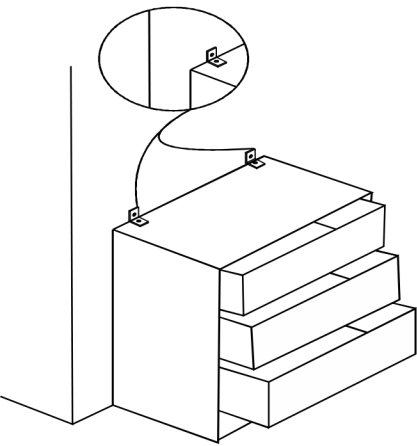

DORE

KALE

GÖVDE 3K 190CM+210CM ORTAK

V1

V2

Dear Customer,

We design and produce our products for people to love and have fun with them as we do.

The product you bought was subjected to all sorts of tests and control before sending out to you.