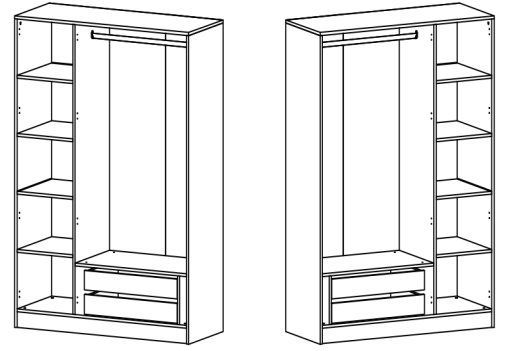

DORE

KALE

GÖVDE 3K 190CM+210CM ORTAK

V1

V2

Dear Customer,

We design and produce our products for people to love and have fun with them as we do.

The product you bought was subjected to all sorts of tests and control before sending out to you.