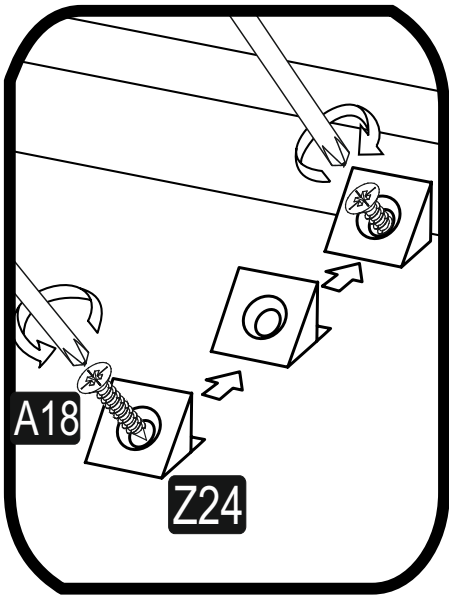

ATTENTION !!

Minifix is the main connection material used in products. Before starting assembly, please check the drawings below.

ACCESSORY LIST

KALE GÖVDE KÖŞE 210 LUK -BYZ

A23 Minifix M8  15x	A22 Minifix G18  15x	A04 KVLV  14x	A17 4x50  6x	C04 MA  4x
V40 V212-M6  UZN OVL ASK BORU FLNŞ 4x	A55 AB  605 mm 2x	A49 KLPVD  6*30 YHB YLDZ 4x	A18 3,5x18  48x	C05 45°  4x
A06 18 mm  BYZ 12x	Z24  20x	V28 3.5X25  PU.VD 6x	K21 200mm  Plstk Syh 1x	V33 plstk kvd 32mm  2x

GENERAL VIEW

1

2

4

3

4

5

6