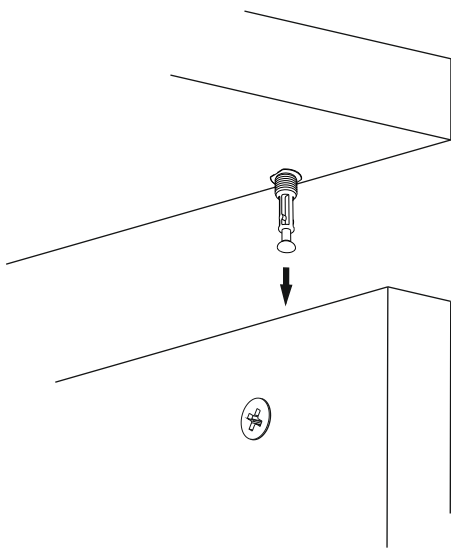

ATTENTION !!

Minifix is the main connection material used in products. Before starting assembly, please check the drawings below.

ACCESSORY LIST

KALE GÖVDE KÖŞE 210 LUK -BYZ

A23 Minifix M8  15x	A22 Minifix G18  15x	A04 KVLV  14x	A17 4x50  6x	C04 MA  4x
V40 V212-M6  UZN OVL ASK BORU FLNŞ 4x	A55 AB  605 mm 2x	A49 KLPVD  6*30 YHB YLDZ 4x	A18 3,5x18  48x	C05 45°  4x
A06 18 mm  BYZ 12x	Z24  20x	V28 3.5X25  PU.VD 6x	K21 200mm  Plstk Syh 1x	V33 plstk kvd 32mm  2x