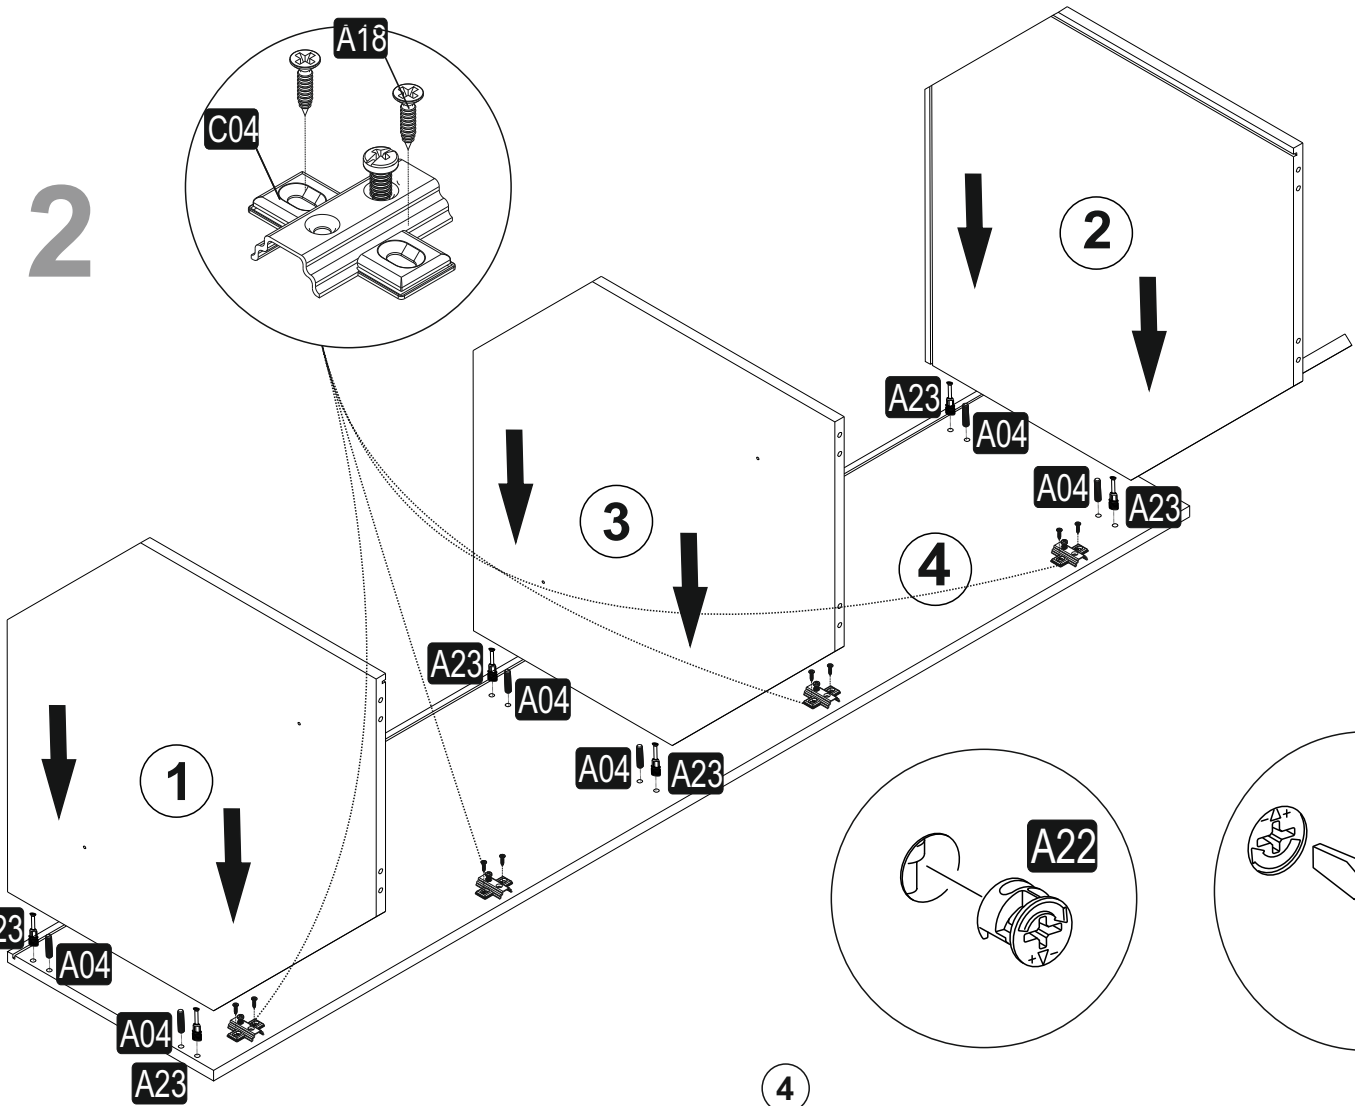

ATTENTION !!

Minifix is the main connection material used in products. Before starting assembly, please check the drawings below.

ACCESSORY LIST

KALE GÖVDE KÖŞE 210 LUK -BYZ

A23 Minifix M8  15x	A22 Minifix G18  15x	A04 KVLV  14x	A17 4x50  6x	C04 MA  4x
V40 V212-M6  UZN OVL ASK BORU FLNŞ 4x	A55 AB  605 mm 2x	A49 KLPVD  6*30 YHB YLDZ 4x	A18 3,5x18  48x	C05 45°  4x
A06 18 mm  BYZ 12x	Z24  20x	V28 3.5X25  PU.VD 6x	K21 200mm  Plstk Syh 1x	V33 plstk kvd 32mm  2x

GENERAL VIEW

1

2

4

3

4

5

6