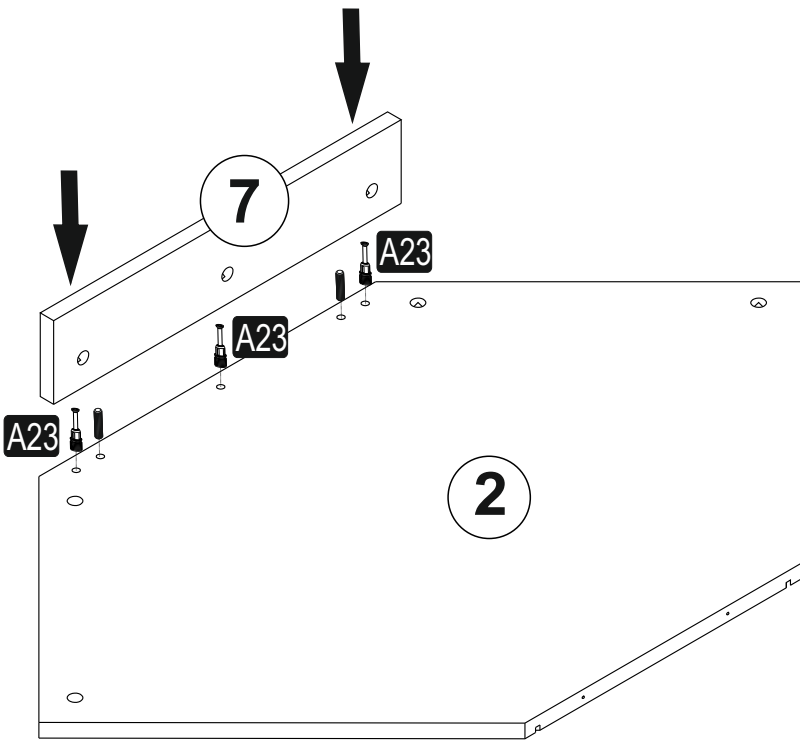

ATTENTION !!

Minifix is the main connection material used in products. Before starting assembly, please check the drawings below.

ACCESSORY LIST

KALE GÖVDE KÖŞE 210 LUK -BYZ

A23 Minifix M8  15x	A22 Minifix G18  15x	A04 KVLV  14x	A17 4x50  6x	C04 MA  4x
V40 V212-M6  UZN OVL ASK BORU FLNŞ 4x	A55 AB  605 mm 2x	A49 KLPVD  6*30 YHB YLDZ 4x	A18 3,5x18  48x	C05 45°  4x
A06 18 mm  BYZ 12x	Z24  20x	V28 3.5X25  PU.VD 6x	K21 200mm  Plstk Syh 1x	V33 plstk kvd 32mm  2x

GENERAL VIEW

1

2

4

3

4

5

6