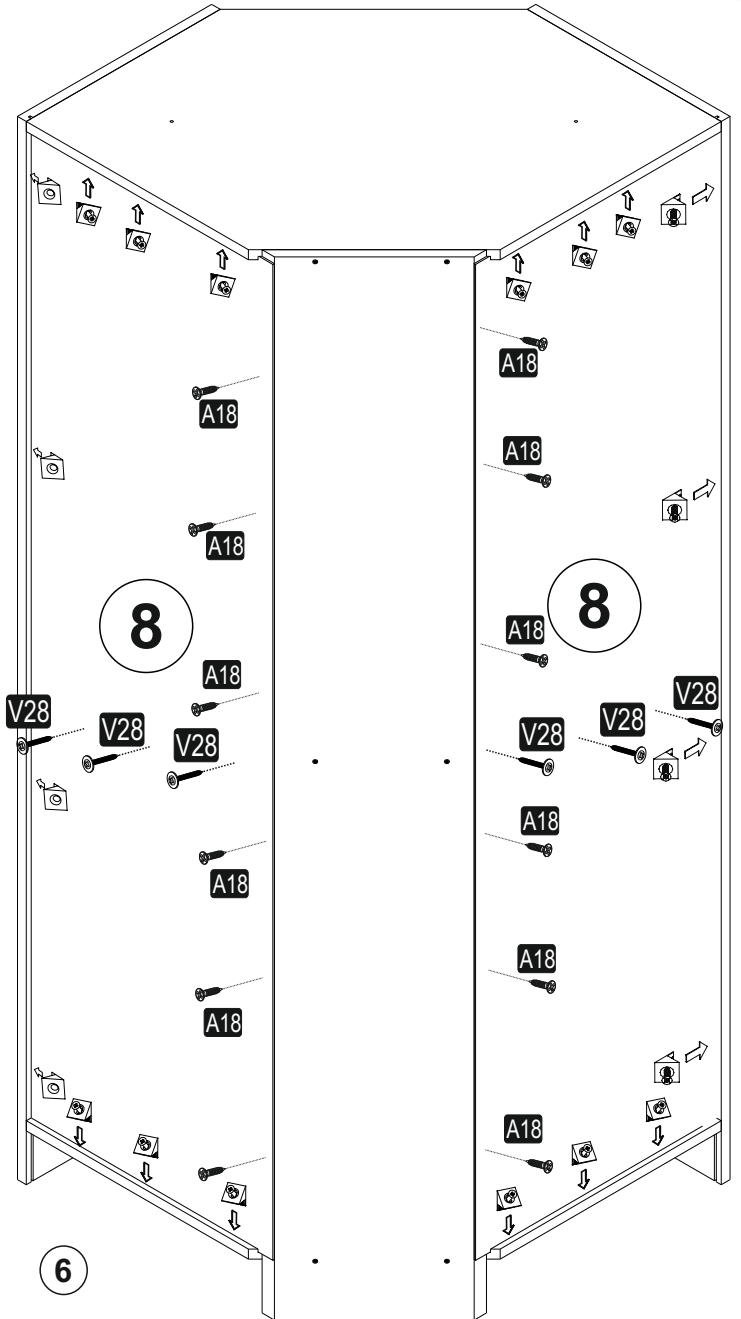

ATTENTION !!

Minifix is the main connection material used in products. Before starting assembly, please check the drawings below.

ACCESSORY LIST

KALE GÖVDE KÖŞE 210 LUK -BYZ

A23 Minifix M8  15x	A22 Minifix G18  15x	A04 KVLV  14x	A17 4x50  6x	C04 MA  4x
V40 V212-M6  UZN OVL ASK BORU FLNŞ 4x	A55 AB  605 mm 2x	A49 KLPVD  6*30 YHB YLDZ 4x	A18 3,5x18  48x	C05 45°  4x
A06 18 mm  BYZ 12x	Z24  20x	V28 3.5X25  PU.VD 6x	K21 200mm  Plstk Syh 1x	V33 plstk kvd 32mm  2x

GENERAL VIEW

1

2

4

3

4

5

6