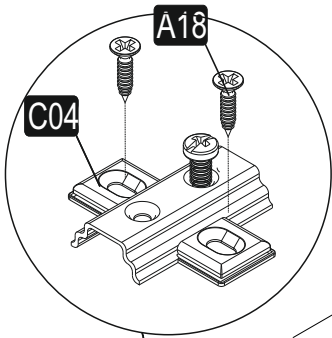

ATTENTION !!

Minifix is the main connection material used in products. Before starting assembly, please check the drawings below.

ACCESSORY LIST

KALE GÖVDE KÖŞE 210 LUK -BYZ

A23 Minifix M8  15x	A22 Minifix G18  15x	A04 KVLV  14x	A17 4x50  6x	C04 MA  4x
V40 V212-M6  UZN OVL ASK BORU FLNŞ 4x	A55 AB  605 mm 2x	A49 KLPVD  6*30 YHB YLDZ 4x	A18 3,5x18  48x	C05 45°  4x
A06 18 mm  BYZ 12x	Z24  20x	V28 3.5X25  PU.VD 6x	K21 200mm  Plstk Syh 1x	V33 plstk kvd 32mm  2x

GENERAL VIEW

1

2

4

3

4

5

6