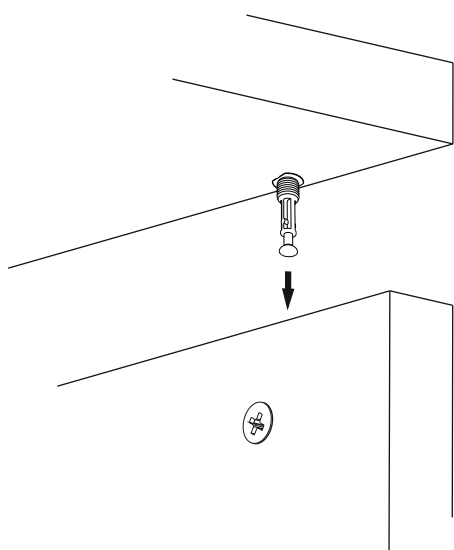

ATTENTION !!

Minifix is the main connection material used in products. Before starting assembly, please check the drawings below.

ACCESSORY LIST

DORE

KALE GVD SRG 120CM - 190 LİK

A23 Minifix M8  28x	A22 Minifix G18  30x	A04 KVLV  24x	A93 Msn 1020213402  Mil Tek Taraflı 52mm 2x	A65 RP  12x
A24 FLNS  2x	A55 AB  565 mm 1x	A18 3,5x18  36x	A48 AC  40x	A56 STKR  PKM 80 8x
A06 18 mm CRGN  16x	V42 Kılçık Stoper  4x	V43 kık stp vd  4x		