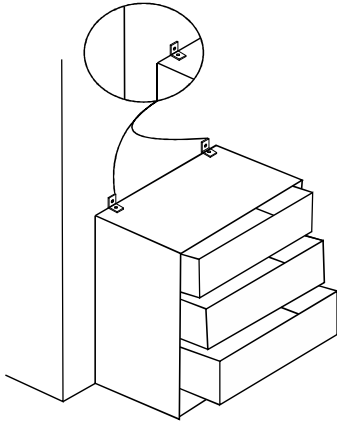

# KALE

GÖVDE 4K 190CM+210CM ORTAK - LEDLİ

Dear Customer,

We design and produce our products for people to love and have fun with them as we do.

The product you bought was subjected to all sorts of tests and control before sending out to you.