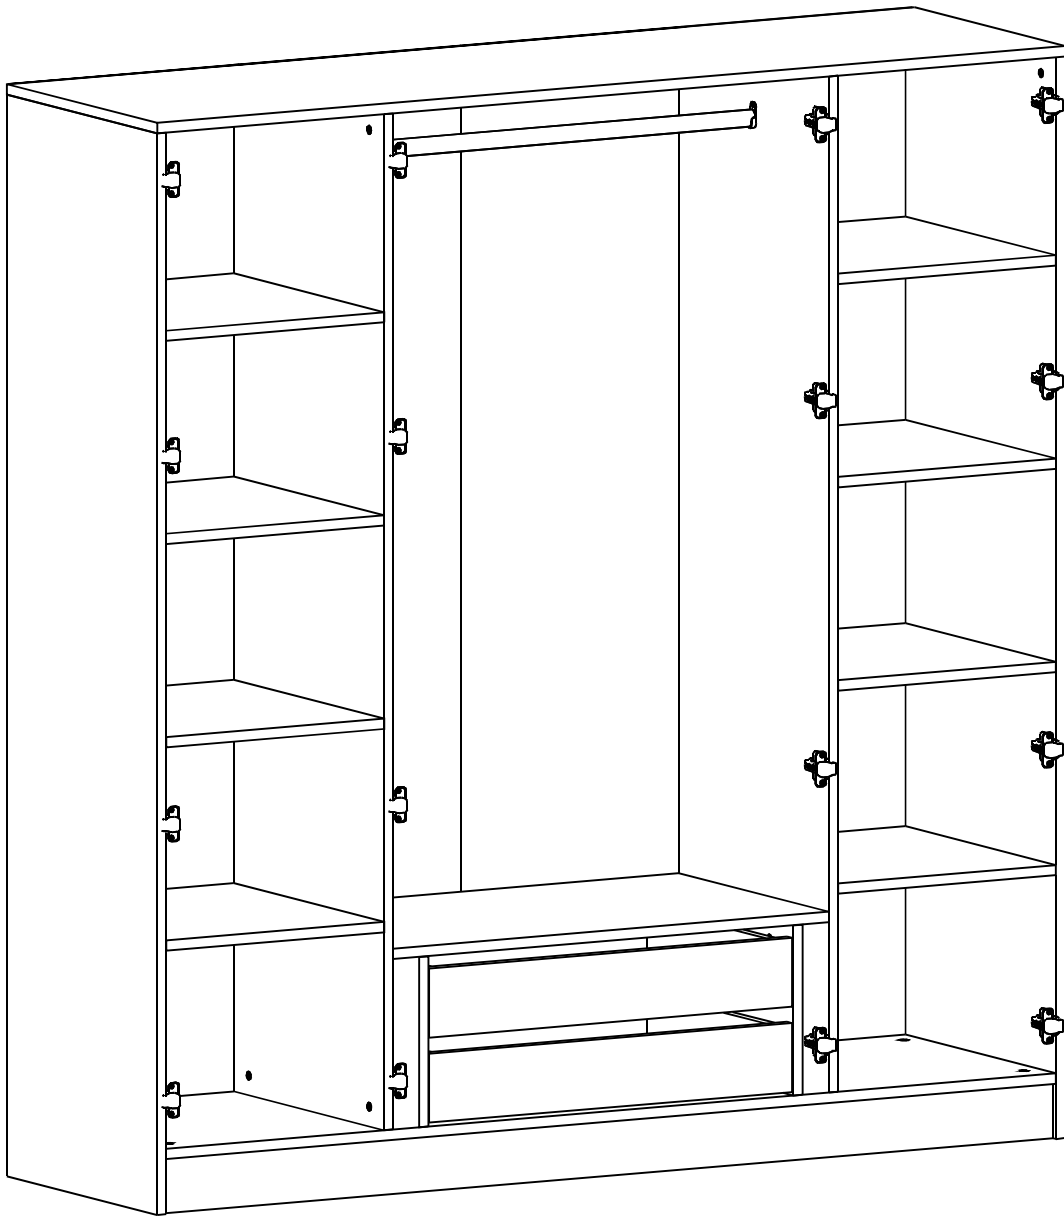

# KALE

GÖVDE 4K 190CM+210CM ORTAK - LEDLİ

Dear Customer,

We design and produce our products for people to love and have fun with them as we do.

The product you bought was subjected to all sorts of tests and control before sending out to you.