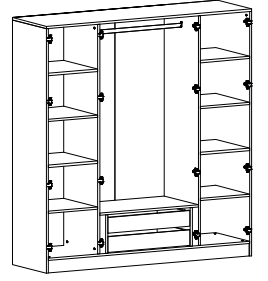

# KALE

GÖVDE 4K 190CM+210CM ORTAK - LEDLİ

Dear Customer,

We design and produce our products for people to love and have fun with them as we do.

The product you bought was subjected to all sorts of tests and control before sending out to you.