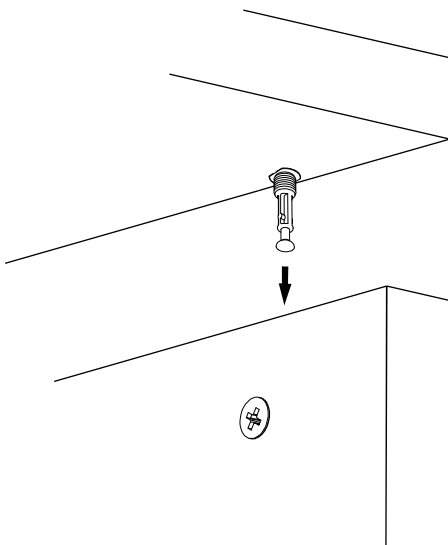

ATTENTION !!

Minifix is the main connection material used in products. Before starting assembly, please check the drawings below.

ACCESSORY LIST

KALE GÖVDE 2K

A23 Minifix M10  18x	A22 Minifix G18  18x	A06 18 mm BYZ  12x	A04 KVLY  16x	C01 DM  8x
C04 MA  8x	A18 3,5x18  40x	A24 FLNS  4x	A55 AB 856 mm  2x	A48 AC  40x
A64 "H"ARKLK CTS  1x				