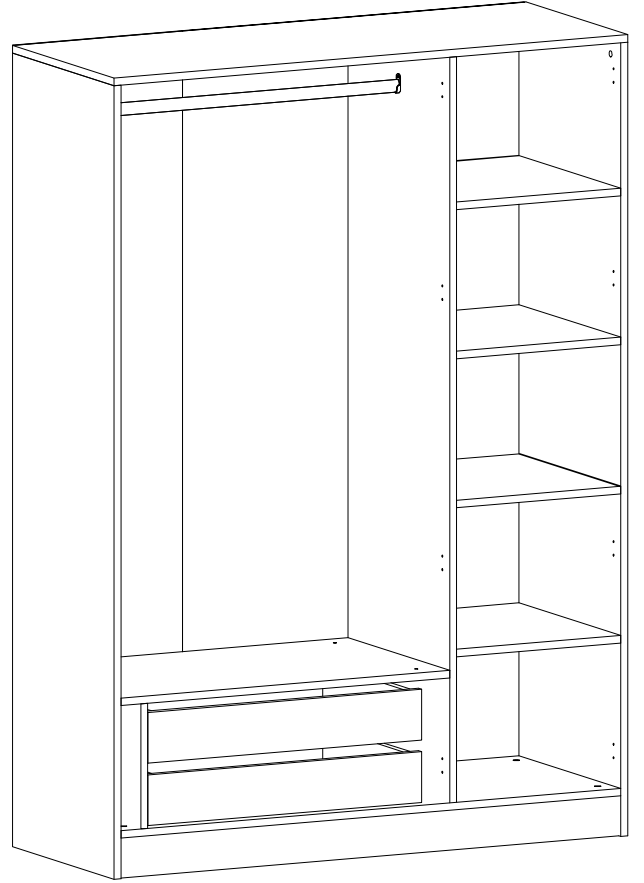

BEYAZ

KALE

GÖVDE 3K 190CM+210CM ORTAK - LEDLİ

V1

V2

Dear Customer,

We design and produce our products for people to love and have fun with them as we do.

The product you bought was subjected to all sorts of tests and control before sending out to you.