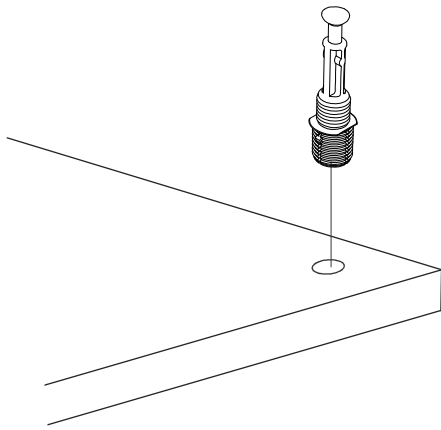

ATTENTION !!

Minifix is the main connection material used in products. Before starting assembly, please check the drawings below.

ACCESSORY LIST

A23 Minifix M10 18x	A22 Minifix G18 18x	A06 18 mm BYZ 12x	A04 KVLY 16x	C01 DM 8x
C04 MA 8x	A18 3,5x18 40x	A24 SEFFAF FLNS 4x	H48 LEDLİ ASK BRS 856 mm 2x	A48 AC 40x
A64 "H"ARKLK CTS 1x				

ÇITA 190 - 1764mm
ÇITA 210 - 1964mm

GENERAL VIEW

KALE 2		190 LİK		210 LUK		
3	1	1880	520	2080	520	18
4	1	1880	520	2080	520	18
7	2	1800	449	2000	449	3
1	1	900	520	900	520	18
2	1	864	520	864	520	18
5	1	864	520	864	520	18
6	2	864	96	864	96	18