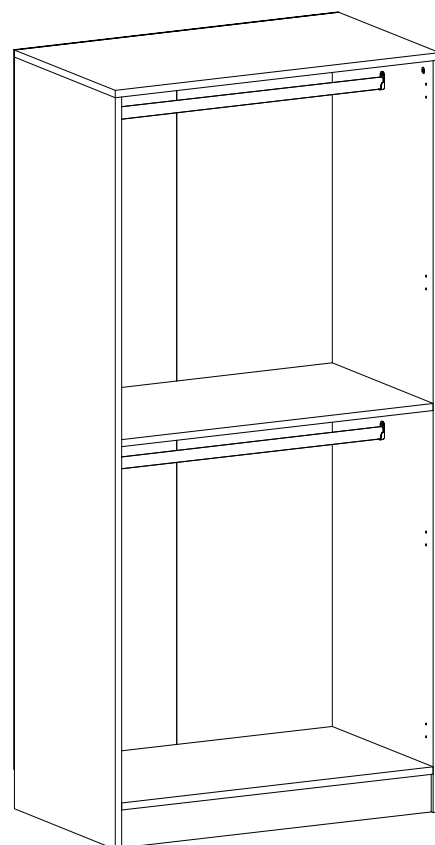

ATTENTION !!

Minifix is the main connection material used in products. Before starting assembly, please check the drawings below.

ACCESSORY LIST

A23 Minifix M10  18x	A22 Minifix G18  18x	A06 18 mm BYZ  12x	A04 KVLY  16x	C01 DM  8x
C04 MA  8x	A18 3,5x18  40x	A24 SEFFAF FLNS  4x	H48 LEDLİ ASK BRS 856 mm  2x	A48 AC  40x
A64 "H"ARKLK CTS  1x				

ÇITA 190 - 1764mm
ÇITA 210 - 1964mm

GENERAL VIEW

KALE 2		190 LİK		210 LUK		
3	1	1880	520	2080	520	18
4	1	1880	520	2080	520	18
7	2	1800	449	2000	449	3
1	1	900	520	900	520	18
2	1	864	520	864	520	18
5	1	864	520	864	520	18
6	2	864	96	864	96	18