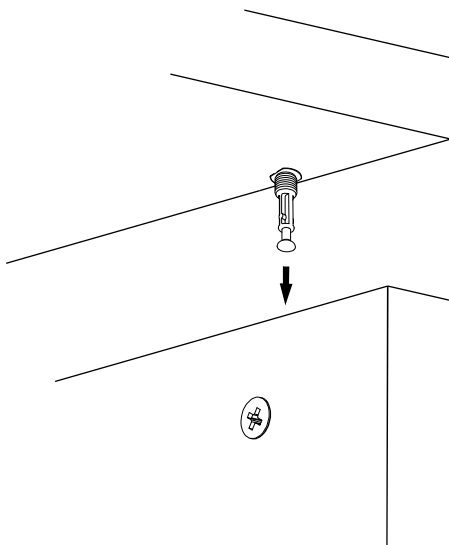

ATTENTION !!

Minifix is the main connection material used in products. Before starting assembly, please check the drawings below.

ACCESSORY LIST

A23 Minifix M10 18x	A22 Minifix G18 18x	A06 18 mm BYZ 12x	A04 KVLY 16x	C01 DM 8x
C04 MA 8x	A18 3,5x18 40x	A24 SEFFAF FLNS 4x	H48 LEDLİ ASK BRS 856 mm 2x	A48 AC 40x
A64 "H"ARKLK CTS 1x				

ÇITA 190 - 1764mm
ÇITA 210 - 1964mm

GENERAL VIEW

KALE 2		190 LİK		210 LUK		
3	1	1880	520	2080	520	18
4	1	1880	520	2080	520	18
7	2	1800	449	2000	449	3
1	1	900	520	900	520	18
2	1	864	520	864	520	18
5	1	864	520	864	520	18
6	2	864	96	864	96	18