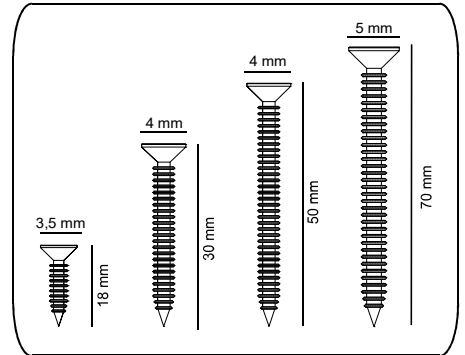

ATTENTION !!

Minifix is the main connection material used in products. Before starting assembly, please check the drawings below.

ACCESSORY LIST

A23 Minifix M10 18x	A22 Minifix G18 18x	A06 18 mm BYZ 12x	A04 KVLY 16x	C01 DM 8x
C04 MA 8x	A18 3,5x18 40x	A24 SEFFAF FLNS 4x	H48 LEDLİ ASK BRS 856 mm 2x	A48 AC 40x
A64 "H"ARKLK CTS 1x				

ÇITA 190 - 1764mm
ÇITA 210 - 1964mm

GENERAL VIEW

KALE 2		190 LİK		210 LUK		
3	1	1880	520	2080	520	18
4	1	1880	520	2080	520	18
7	2	1800	449	2000	449	3
1	1	900	520	900	520	18
2	1	864	520	864	520	18
5	1	864	520	864	520	18
6	2	864	96	864	96	18