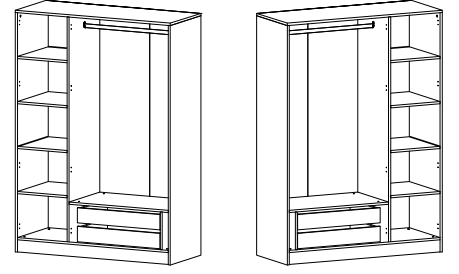

BEYAZ

KALE

GÖVDE 3K 190CM+210CM ORTAK - LEDLİ

V1

V2

Dear Customer,

We design and produce our products for people to love and have fun with them as we do.

The product you bought was subjected to all sorts of tests and control before sending out to you.