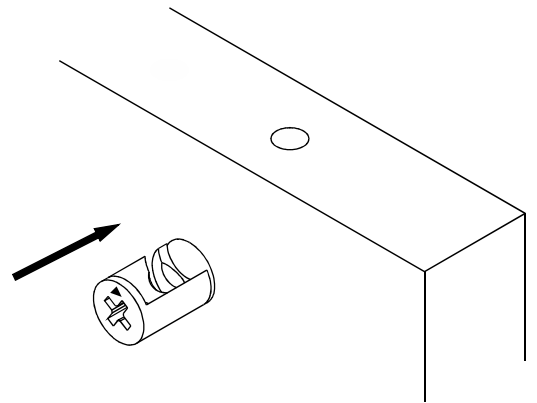

ATTENTION !!

Minifix is the main connection material used in products. Before starting assembly, please check the drawings below.

ACCESSORY LIST

A23 Minifix M10 18x	A22 Minifix G18 18x	A06 18 mm BYZ 12x	A04 KVLY 16x	C01 DM 8x
C04 MA 8x	A18 3,5x18 40x	A24 SEFFAF FLNS 4x	H48 LEDLİ ASK BRS 856 mm 2x	A48 AC 40x
A64 "H"ARKLK CTS 1x				

ÇITA 190 - 1764mm
ÇITA 210 - 1964mm

GENERAL VIEW

KALE 2		190 LİK		210 LUK		
3	1	1880	520	2080	520	18
4	1	1880	520	2080	520	18
7	2	1800	449	2000	449	3
1	1	900	520	900	520	18
2	1	864	520	864	520	18
5	1	864	520	864	520	18
6	2	864	96	864	96	18