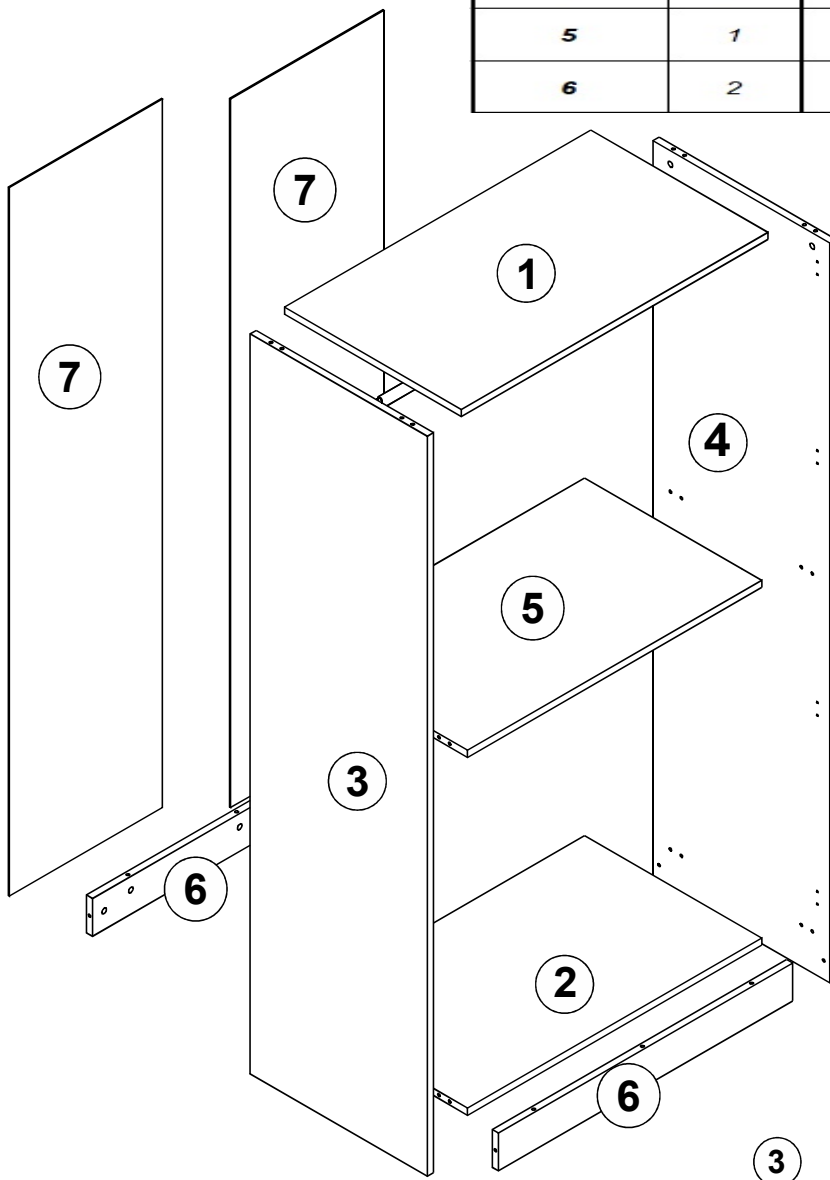

ACCESSORY LIST

KALE GÖVDE 2K

A23 Minifix M10 18x	A22 Minifix G18 18x	A06 18 mm BYZ 12x	A04 KVLY 16x	C01 DM 8x
C04 MA 8x	A18 3,5x18 40x	A24 FLNS 4x	A55 AB 856 mm 2x	A48 AC 40x
A64 "H"ARKLK CTS 1x				

ÇİTA 190 - 1764mm
ÇİTA 210 - 1964mm

KALE 2		190 LİK		210 LUK		
3	1	1880	520	2080	520	18
4	1	1880	520	2080	520	18
7	2	1800	449	2000	449	3
1	1	900	520	900	520	18
2	1	864	520	864	520	18
5	1	864	520	864	520	18
6	2	864	96	864	96	18

GENERAL VIEW