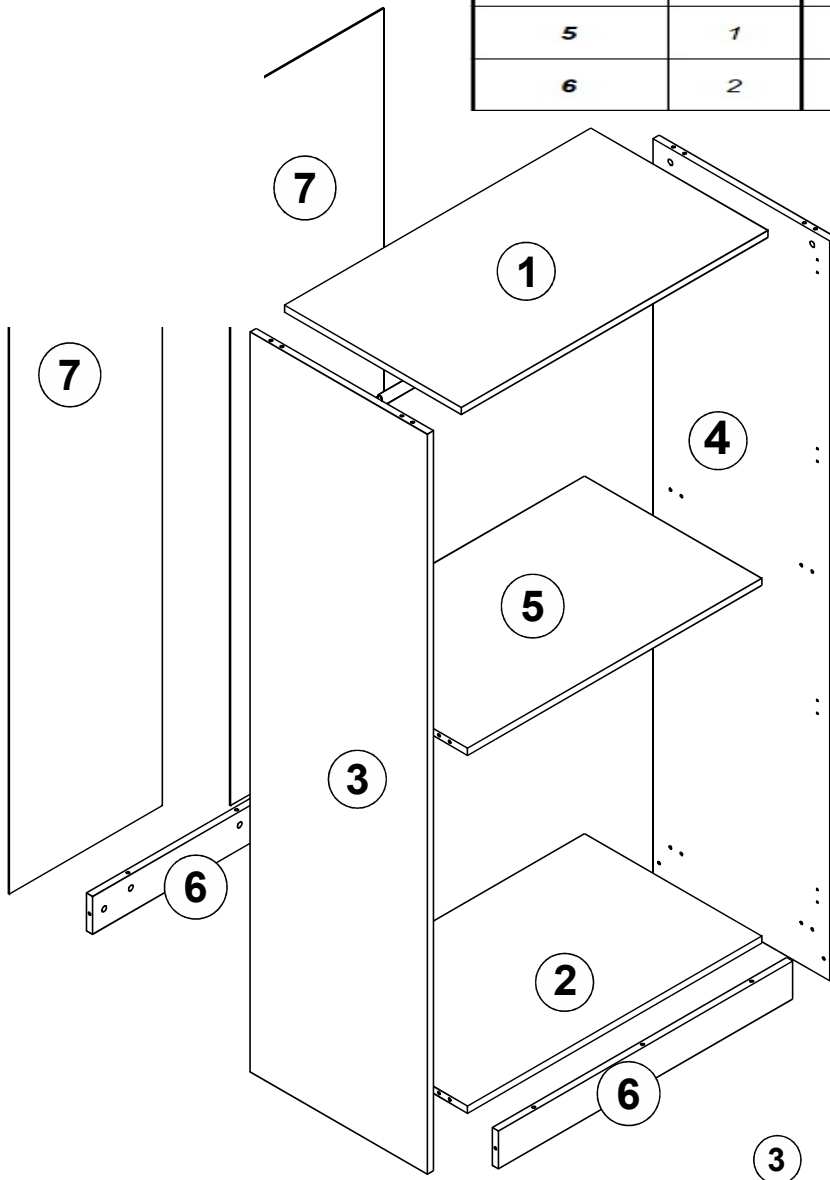

ACCESSORY LIST

KALE GÖVDE 2K

A23 Minifix M10 18x	A22 Minifix G18 18x	A06 18 mm BYZ 12x	A04 KVLY 16x	C01 DM 8x
C04 MA 8x	A18 3,5x18 40x	A24 FLNS 4x	A55 AB 856 mm 2x	A48 AC 40x
A64 "H"ARKLK CTS 1x				

ÇİTA 190 - 1764mm
ÇİTA 210 - 1964mm

KALE 2		190 LİK		210 LUK		
3	1	1880	520	2080	520	18
4	1	1880	520	2080	520	18
7	2	1800	449	2000	449	3
1	1	900	520	900	520	18
2	1	864	520	864	520	18
5	1	864	520	864	520	18
6	2	864	96	864	96	18

GENERAL VIEW