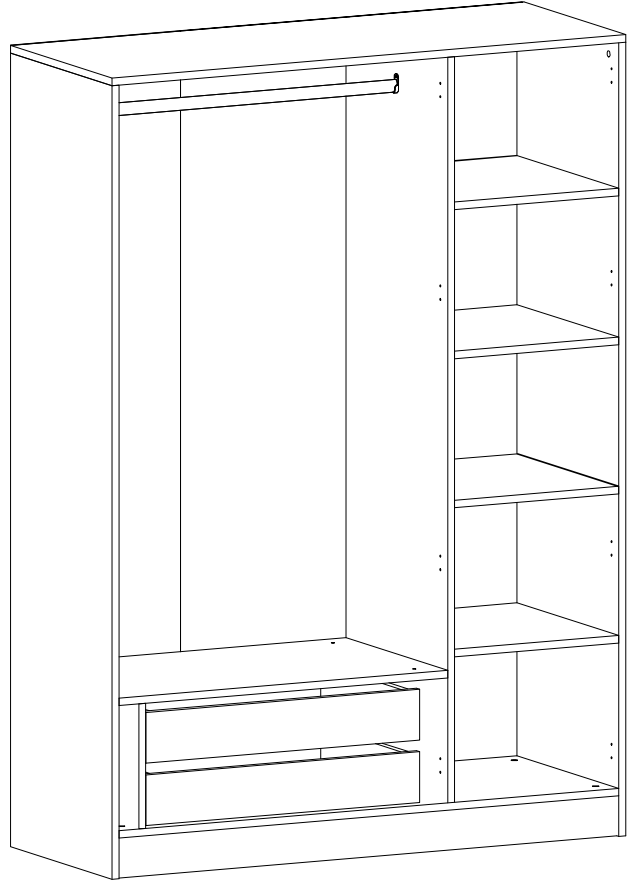

KALE

GÖVDE 3K 190CM+210CM ORTAK

V1

V2

Dear Customer,

We design and produce our products for people to love and have fun with them as we do.

The product you bought was subjected to all sorts of tests and control before sending out to you.