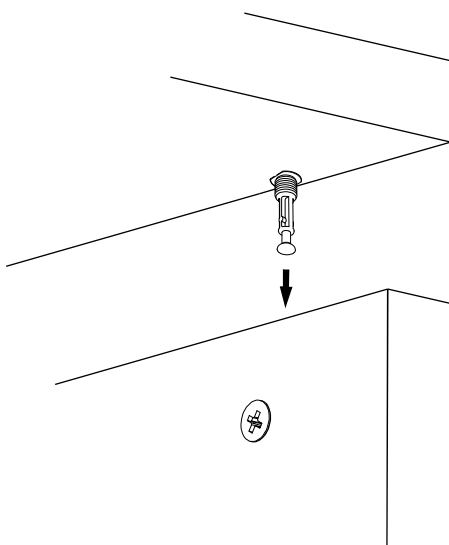

ATTENTION !!

Minifix is the main connection material used in products. Before starting assembly, please check the drawings below.

ACCESSORY LIST

KALE GÖVDE 2K

A23 Minifix M10  18x	A22 Minifix G18  18x	A06 18 mm BYZ  12x	A04 KVLY  16x	C01 DM  8x
C04 MA  8x	A18 3,5x18  40x	A24 FLNS  4x	A55 AB 856 mm  2x	A48 AC  40x
A64 "H"ARKLK CTS  1x				