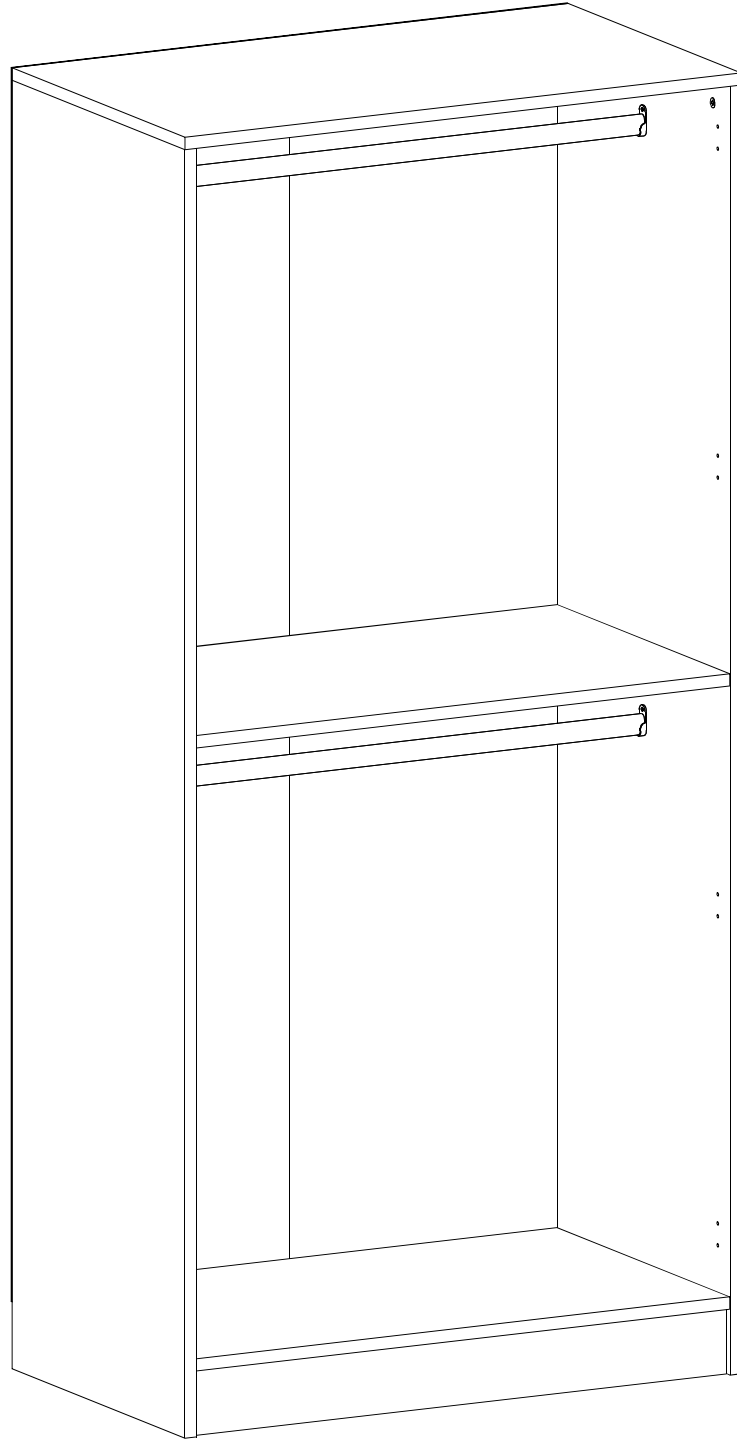

BEYAZ

KALE

GÖVDE 2K 190CM+210CM ORTAK

Dear Customer,

We design and produce our products for people to love and have fun with them as we do.

The product you bought was subjected to all sorts of tests and control before sending out to you.