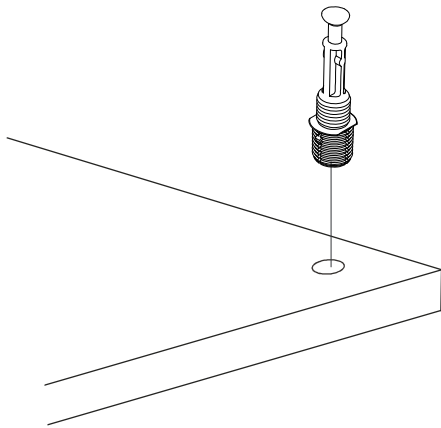

ATTENTION !!

Minifix is the main connection material used in products. Before starting assembly, please check the drawings below.

ACCESSORY LIST

KALE GÖVDE 2K

A23 Minifix M10  18x	A22 Minifix G18  18x	A06 18 mm BYZ  12x	A04 KVLY  16x	C01 DM  8x
C04 MA  8x	A18 3,5x18  40x	A24 FLNS  4x	A55 AB 856 mm  2x	A48 AC  40x
A64 "H"ARKLK CTS  1x				