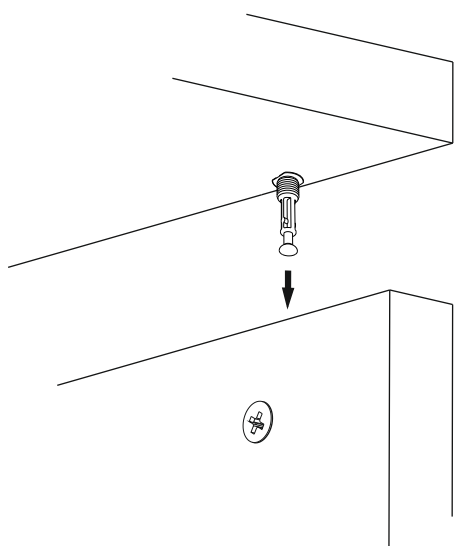

ATTENTION !!

Minifix is the main connection material used in products. Before starting assembly, please check the drawings below.

ACCESSORY LIST

KALE GVD 190 CM
SRG DORE

A23 Minifix M8  46x	A22 Minifix G18  100x	A04 KVLV  58x	V46 BY KPM SYH  1750mm 2x	V45 BY KLP SYH  1750mm 2x
A24 FLNS  4x	A55 AB  865 mm 1x	A18 3,5x18  88x	A93  2x	A65 RP  8x
A06 18 mm DORE  36x	A14 UM  84 mm 26x	A17 4x50  8x	R04 CRY  40 cm 2x	V28 3-5X25 PU.VD  10x
V44 SAL/R-904 6X2  6x	V42  4x	V43 klck stp vd  4x	A55 AB  446 mm 1x	A64 "H"ARKLK CTS  1764 mm 1x