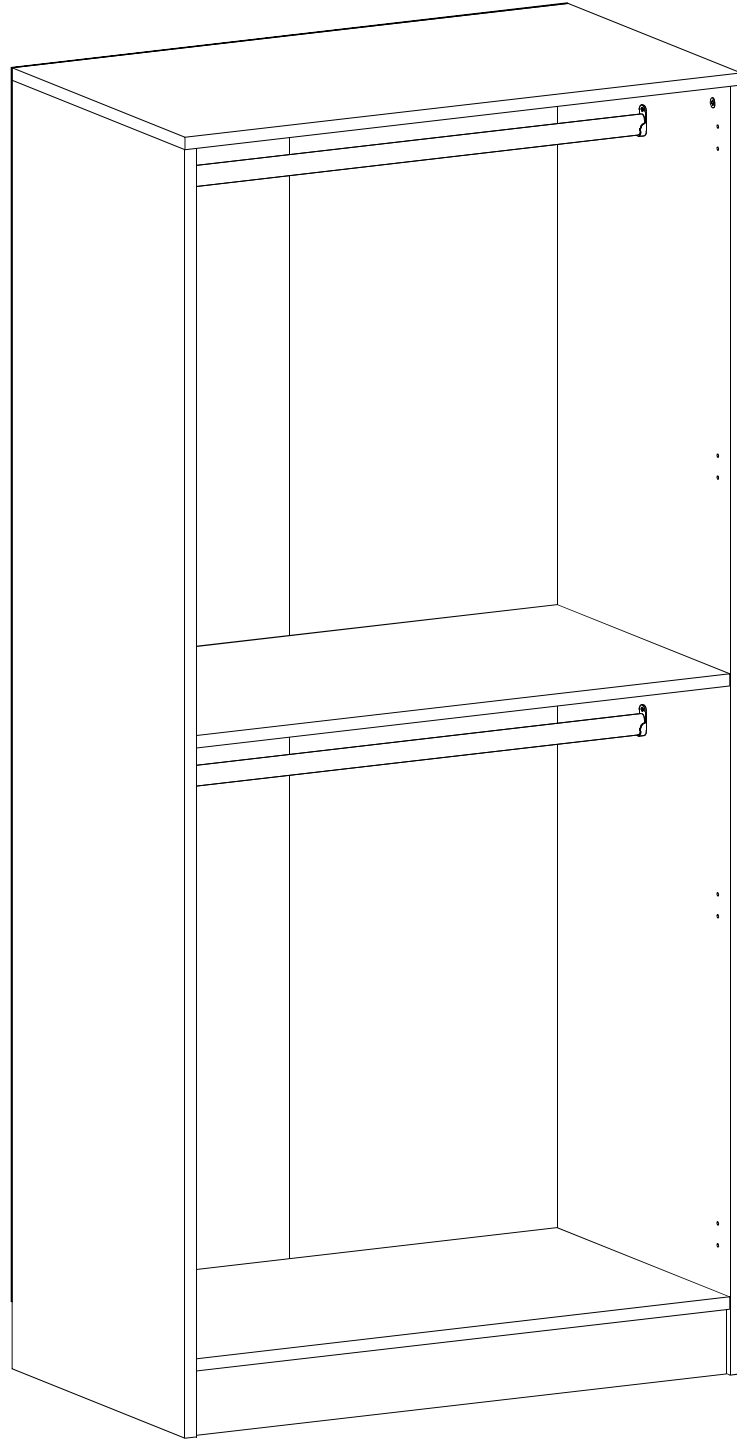

# KALE

GÖVDE 2K 190CM+210CM ORTAK

Dear Customer,

We design and produce our products for people to love and have fun with them as we do.

The product you bought was subjected to all sorts of tests and control before sending out to you.