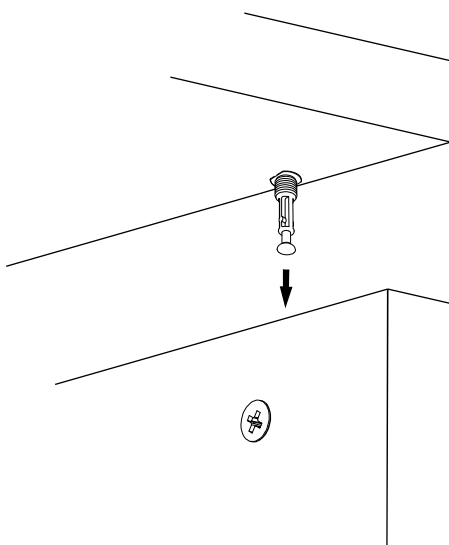

ATTENTION !!

Minifix is the main connection material used in products. Before starting assembly, please check the drawings below.

ACCESSORY LIST

A23 Minifix M10 18x	A22 Minifix G18 18x	A06 18 mm BYZ 12x	A04 KVLY 16x	C01 DM 8x
C04 MA 8x	A18 3,5x18 40x	A24 SEFFAF FLNS 4x	H48 LEDLİ ASK BRS 856 mm 2x	A48 AC 40x
A64 "H"ARKLK CTS 1x				

ÇITA 190 - 1764mm
ÇITA 210 - 1964mm

GENERAL VIEW

KALE 2		190 LİK		210 LUK		
3	1	1880	520	2080	520	18
4	1	1880	520	2080	520	18
7	2	1800	449	2000	449	3
1	1	900	520	900	520	18
2	1	864	520	864	520	18
5	1	864	520	864	520	18
6	2	864	96	864	96	18