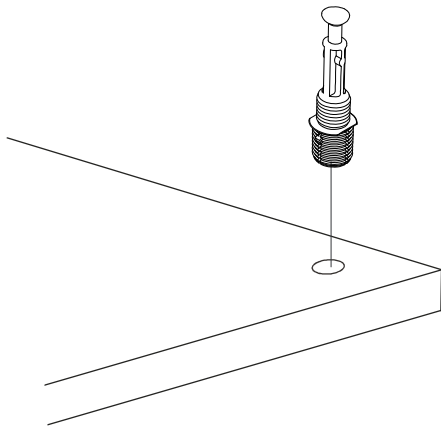

ATTENTION !!

Minifix is the main connection material used in products. Before starting assembly, please check the drawings below.

ACCESSORY LIST

A23 Minifix M10 18x	A22 Minifix G18 18x	A06 18 mm BYZ 12x	A04 KVLY 16x	C01 DM 8x
C04 MA 8x	A18 3,5x18 40x	A24 SEFFAF FLNS 4x	H48 LEDLİ ASK BRS 856 mm 2x	A48 AC 40x
A64 "H"ARKLK CTS 1x				

ÇITA 190 - 1764mm
ÇITA 210 - 1964mm

GENERAL VIEW

KALE 2		190 LİK		210 LUK		
3	1	1880	520	2080	520	18
4	1	1880	520	2080	520	18
7	2	1800	449	2000	449	3
1	1	900	520	900	520	18
2	1	864	520	864	520	18
5	1	864	520	864	520	18
6	2	864	96	864	96	18