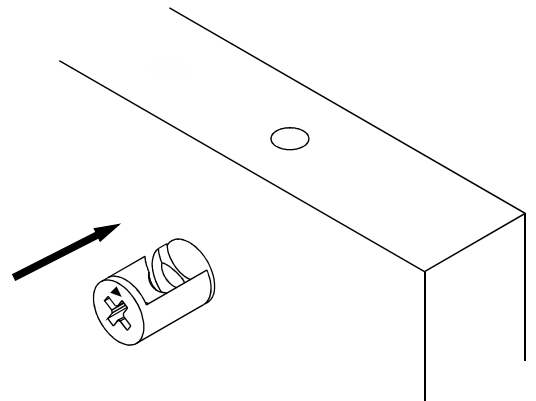

ATTENTION !!

Minifix is the main connection material used in products. Before starting assembly, please check the drawings below.

ACCESSORY LIST

A23 Minifix M10 18x	A22 Minifix G18 18x	A06 18 mm BYZ 12x	A04 KVLY 16x	C01 DM 8x
C04 MA 8x	A18 3,5x18 40x	A24 SEFFAF FLNS 4x	H48 LEDLİ ASK BRS 856 mm 2x	A48 AC 40x
A64 "H"ARKLK CTS 1x				

ÇITA 190 - 1764mm
ÇITA 210 - 1964mm

GENERAL VIEW

KALE 2		190 LİK		210 LUK		
3	1	1880	520	2080	520	18
4	1	1880	520	2080	520	18
7	2	1800	449	2000	449	3
1	1	900	520	900	520	18
2	1	864	520	864	520	18
5	1	864	520	864	520	18
6	2	864	96	864	96	18