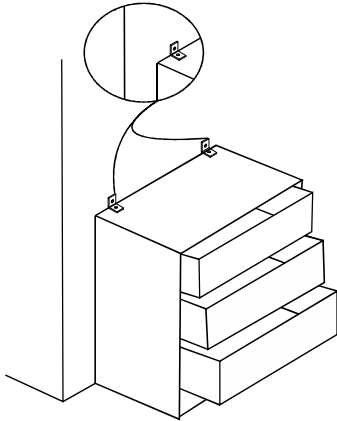

Dear Customer,

We design and produce our products for people to love and have fun with them as we do.

The product you bought was subjected to all sorts of tests and control before sending out to you.

Attention!

Using excessive force to the furniture can cause furniture to fall. This can damage you both financially and physically. In order to avoid this situation, please use wall mounting fixtures.

Before start assembling, please check the whole components and accessories according to the lists. If you bought more than one product, to prevent confusion be sure that you completed the first product. Then start the other product's assembling.