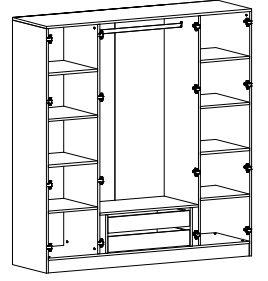

# KALE

GÖVDE 4K 190CM+210CM ORTAK

Dear Customer,

We design and produce our products for people to love and have fun with them as we do.

The product you bought was subjected to all sorts of tests and control before sending out to you.