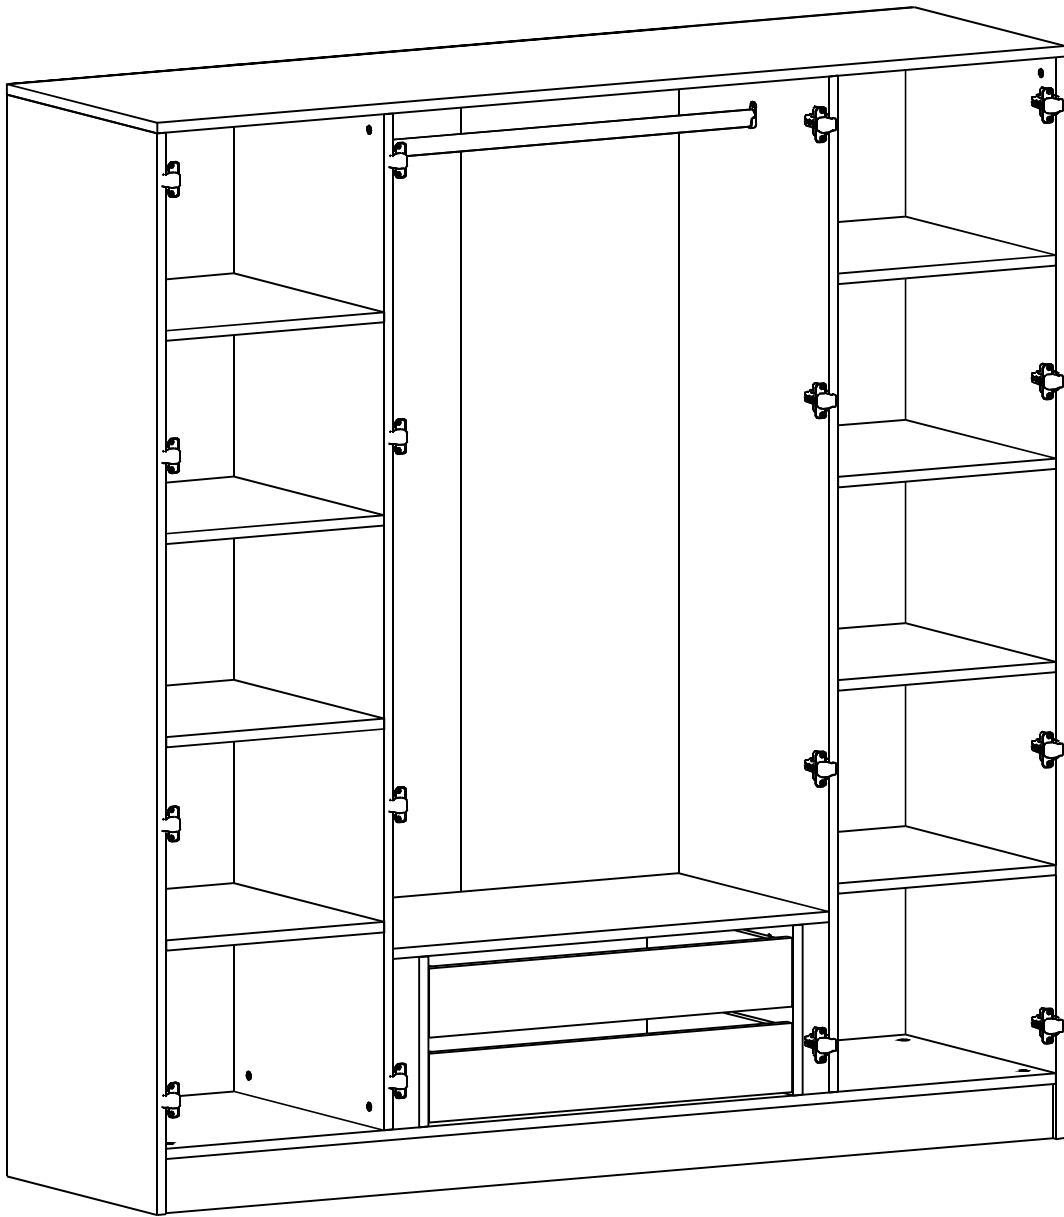

# KALE

GÖVDE 4K 190CM+210CM ORTAK

Dear Customer,

We design and produce our products for people to love and have fun with them as we do.

The product you bought was subjected to all sorts of tests and control before sending out to you.