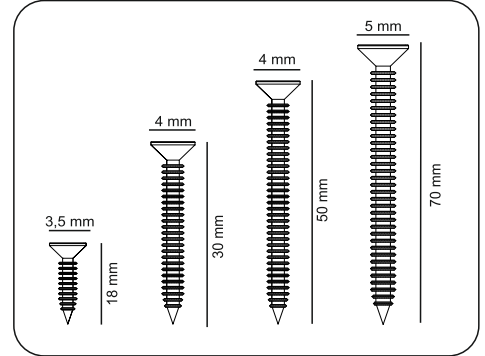

# ATTENTION !!

Minifix is the main connection material used in products. Before starting assembly, please check the drawings below.

# KALE PORT DÜZ GÖVDE 2K

<b>A23</b> Minifix M8 8x34 14x	<b>A22</b> Minifix G18 15x14 14x	<b>A04</b> PLSTK KVLV 8x30 12x	<b>A18</b> YHB VD 3,5x18 35x	<b>A17</b> YHB VD 4x50 3x
<b>C01</b> DM 8x	<b>C04</b> D MA 8x	<b>V10</b> RFIX 20x14 24x	<b>V11</b> RFIX VD 5x13 24x	<b>A16</b> DB 8mm 3x
<b>A35</b> L ASK BYZ 3x	<b>A48</b> ARKLK CVS 28x	<b>A06</b> 18 mm BYZ 8x	<b>A64</b> H ARKLIK CTS 1966 mm 1x	<b>0x</b>

## GENERAL VIEW

.01	1	900	350	18
.02	1	864	350	18
.03	1	2082	350	18
.04	1	2082	350	18
.05	6	864	350	18
.06	2	864	96	18
.07	2	2000	446	3

1

2

3

4

5

2

5x

7

8x

8